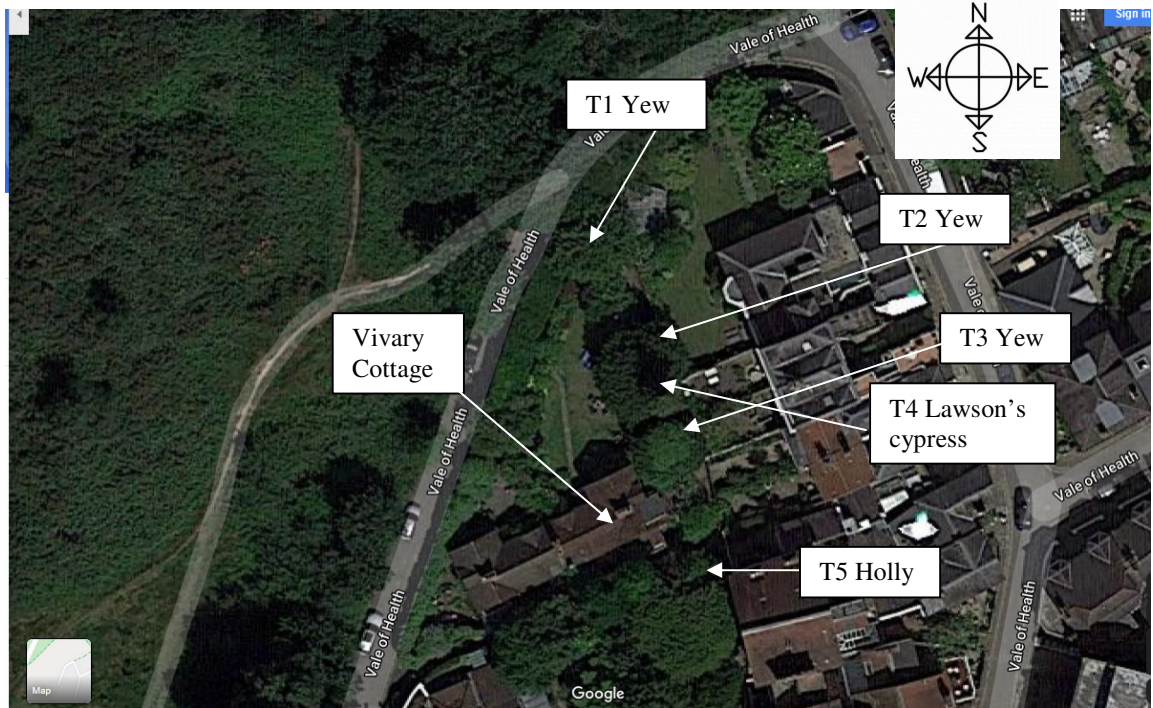

Aerial photos from Google maps

LIQUIDAMBAR

ARBORICULTURAL ENGINEERS

THE URBAN TREE SPECIALISTS

Supporting the Advancement & Recognition of the Arboricultural Science

TS-2021-008Phot1

2/06/20

NOT TO SCALE

Location of trees at Vivary Cottage, Vale of Health, London NW3 1AZ