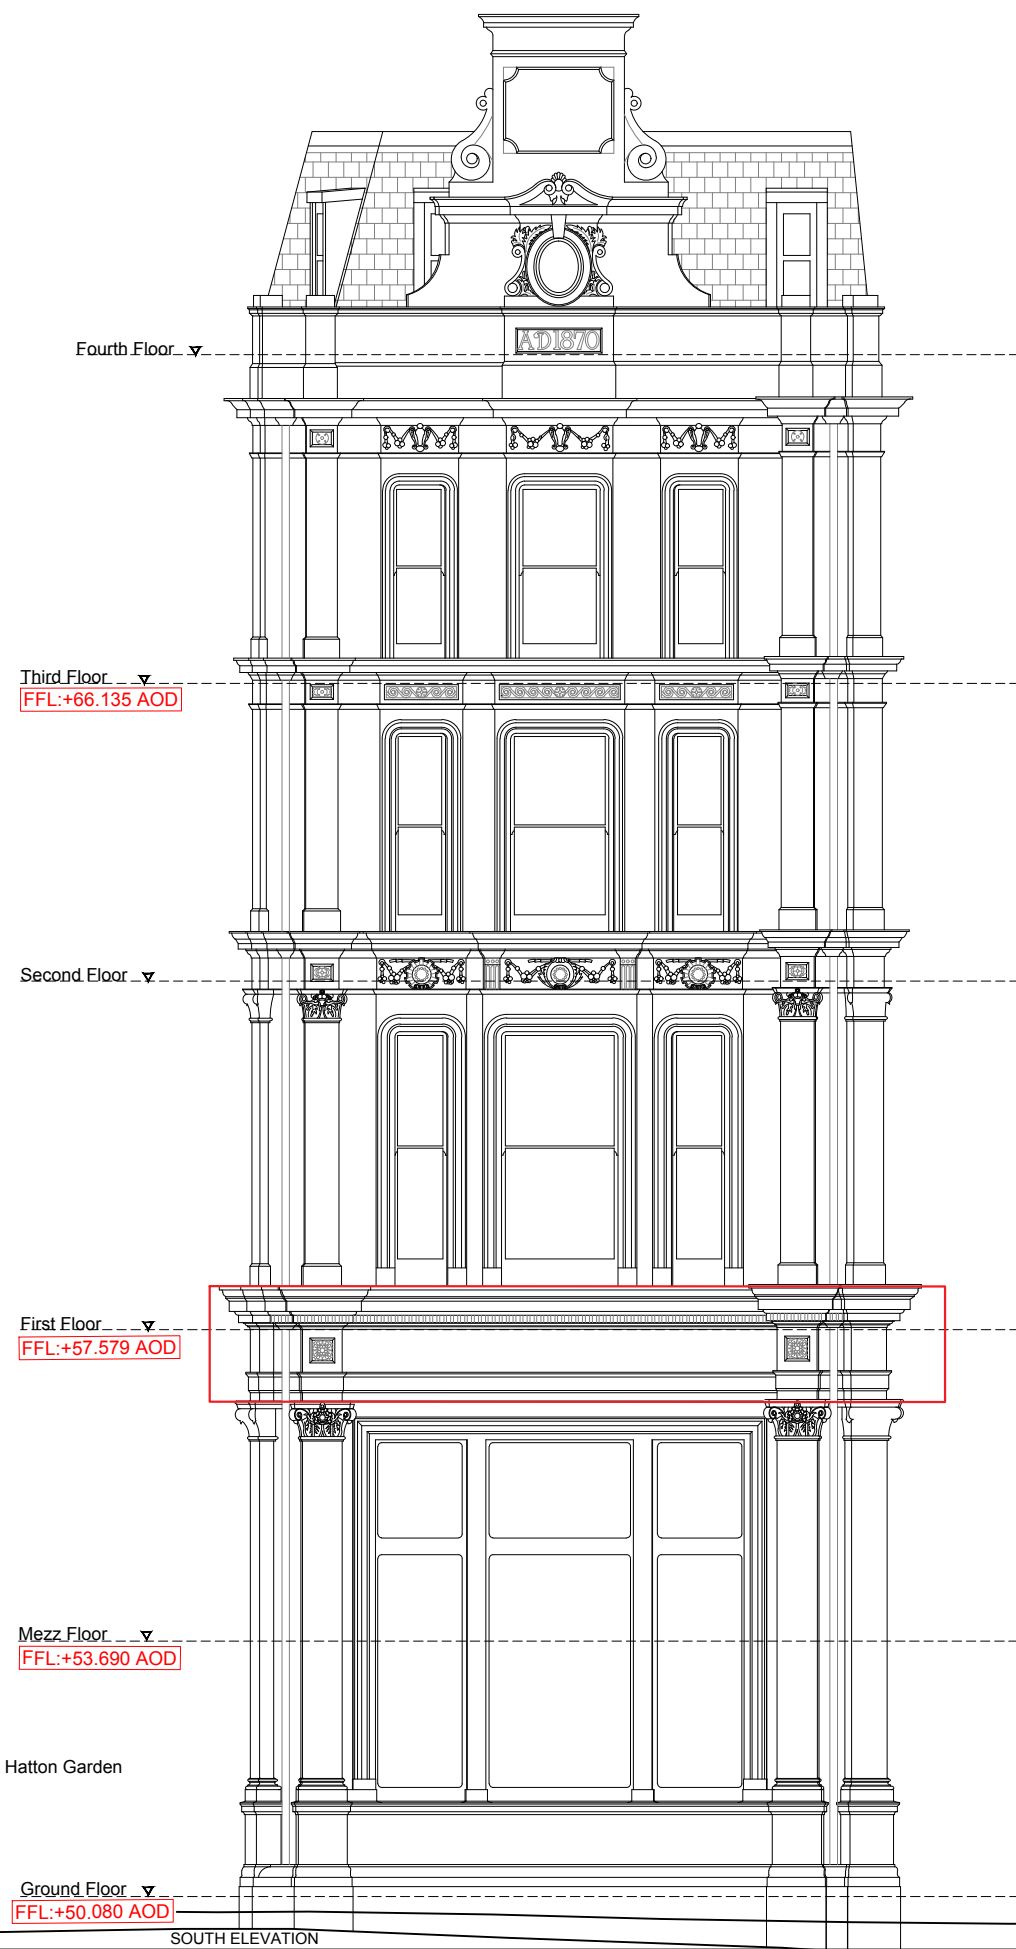

SOUTH ELEVATION

SCALE 1:100

copyright
This drawing is the property of dMFK Architects Ltd. No disclosure or copy of it may be made without the written permission of dMFK Architects Ltd.

DE METZ FORBES KNIGHT ARCHITECTS

add: the old library 119 cholmley gardens london nw6 1aa t 020 7435 1144 f 020 7435 0884 mail info@dmfk.co.uk		project		drawing title	
1 ELY PLACE, LONDON, EC1N 6RY		client		PROPOSED ELEVATIONS 01 & 02	
scale at A1		scale at A3		drawn	
1.50		1.100		ET	
project no.		drawing no.		revision	
2151		A1500		JUNE 19