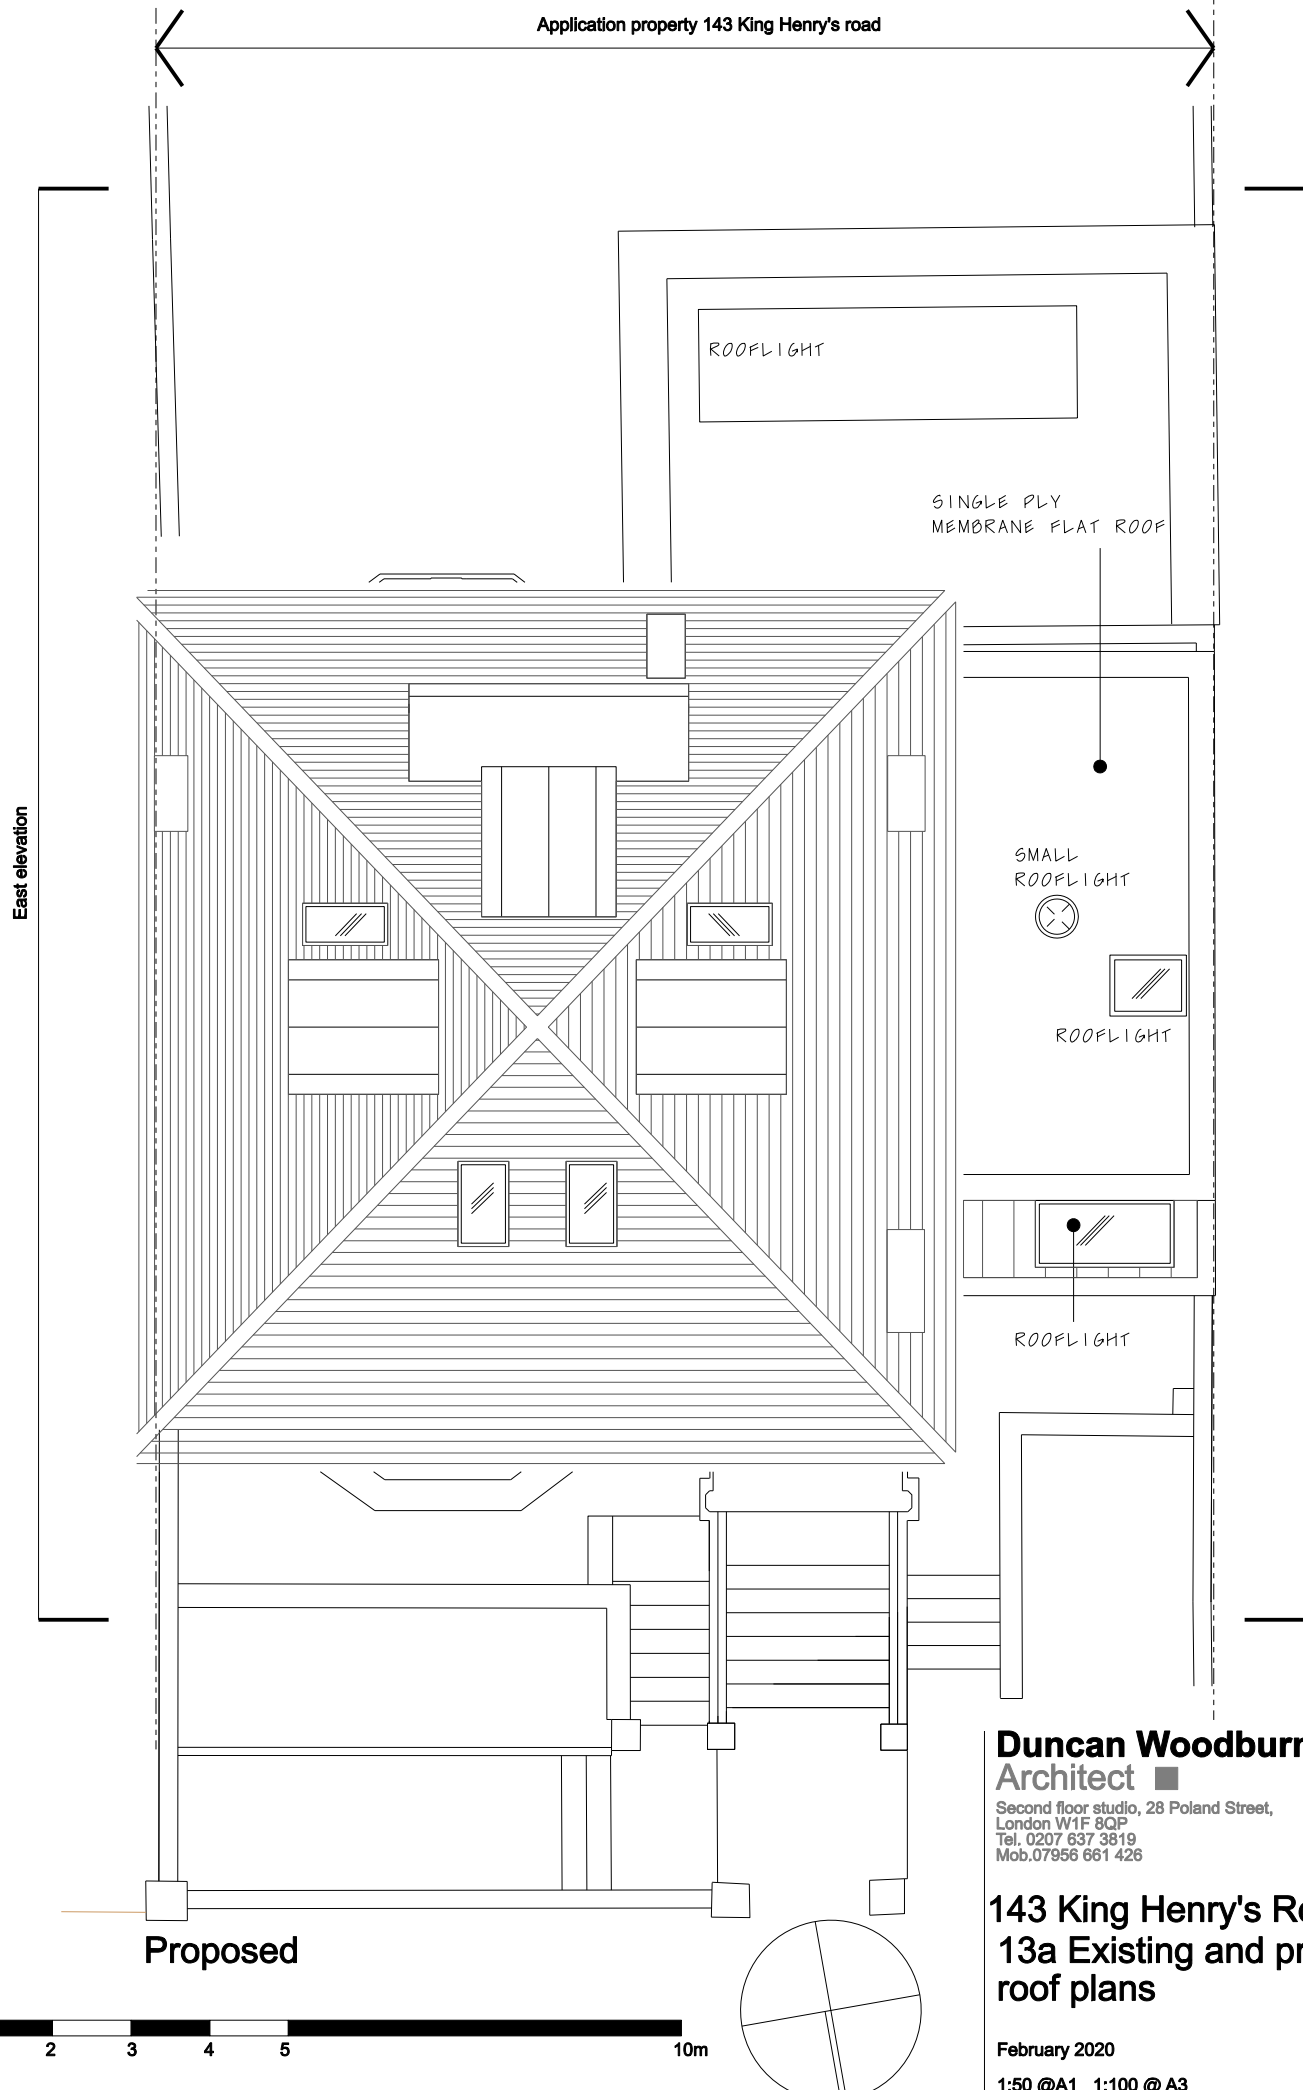

Existing

East elevation

West elevation

Proposed

East elevation

West elevation

**Duncan Woodburn RIBA**  
**Architect**  
 Second floor studio, 28 Poland Street,  
 London W1F 8QP  
 Tel. 0207 637 3819  
 Mob. 07956 661 426

**143 King Henry's Road NW3**  
**13a Existing and proposed**  
**roof plans**

February 2020  
 1:50 @A1 1:100 @A3