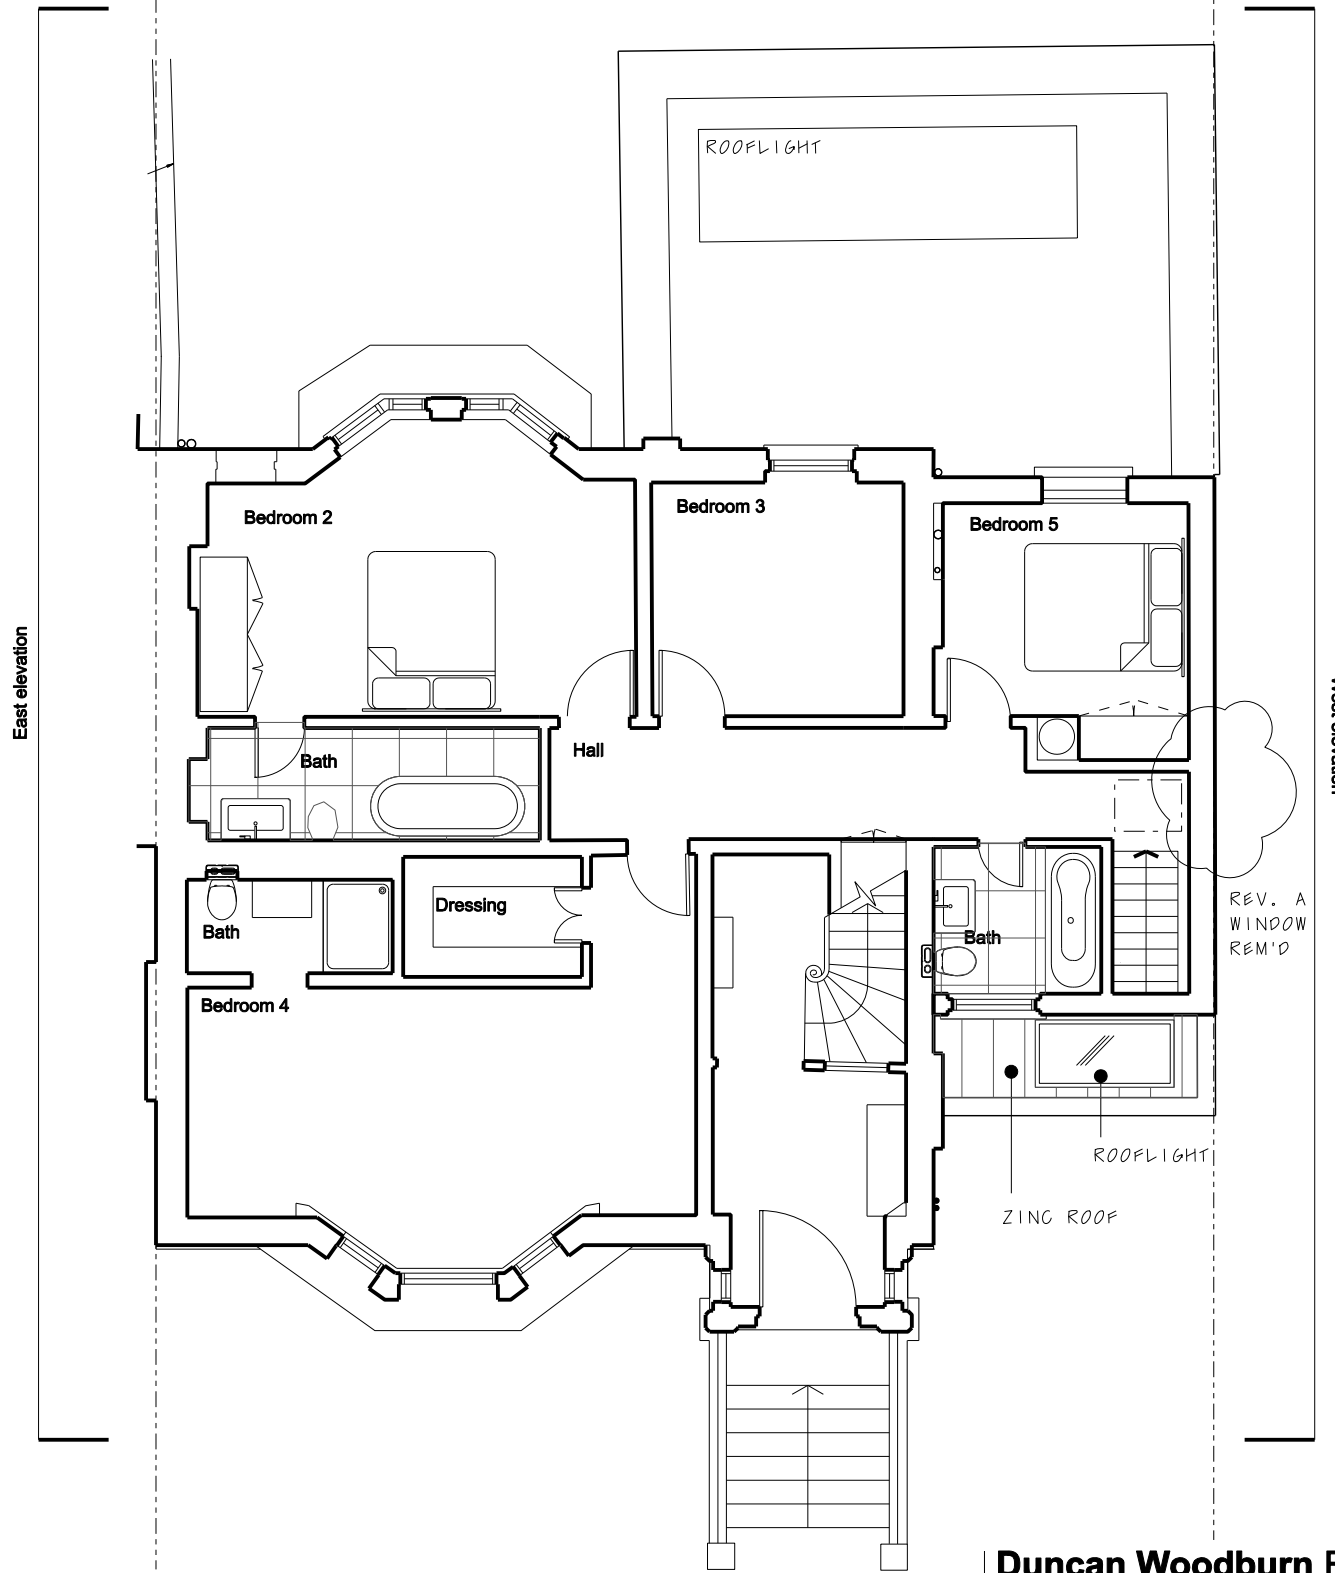

Lower ground floor

Ground floor

Duncan Woodburn RIBA
Architect
 Second floor studio, 28 Poland Street,
 London W1F 8QP
 Tel. 0207 637 3819
 Mob. 07956 661 426

143 King Henry's Road NW3
04a Proposed floor plans

February 2020
 1:50 @A1 1:100 @A3