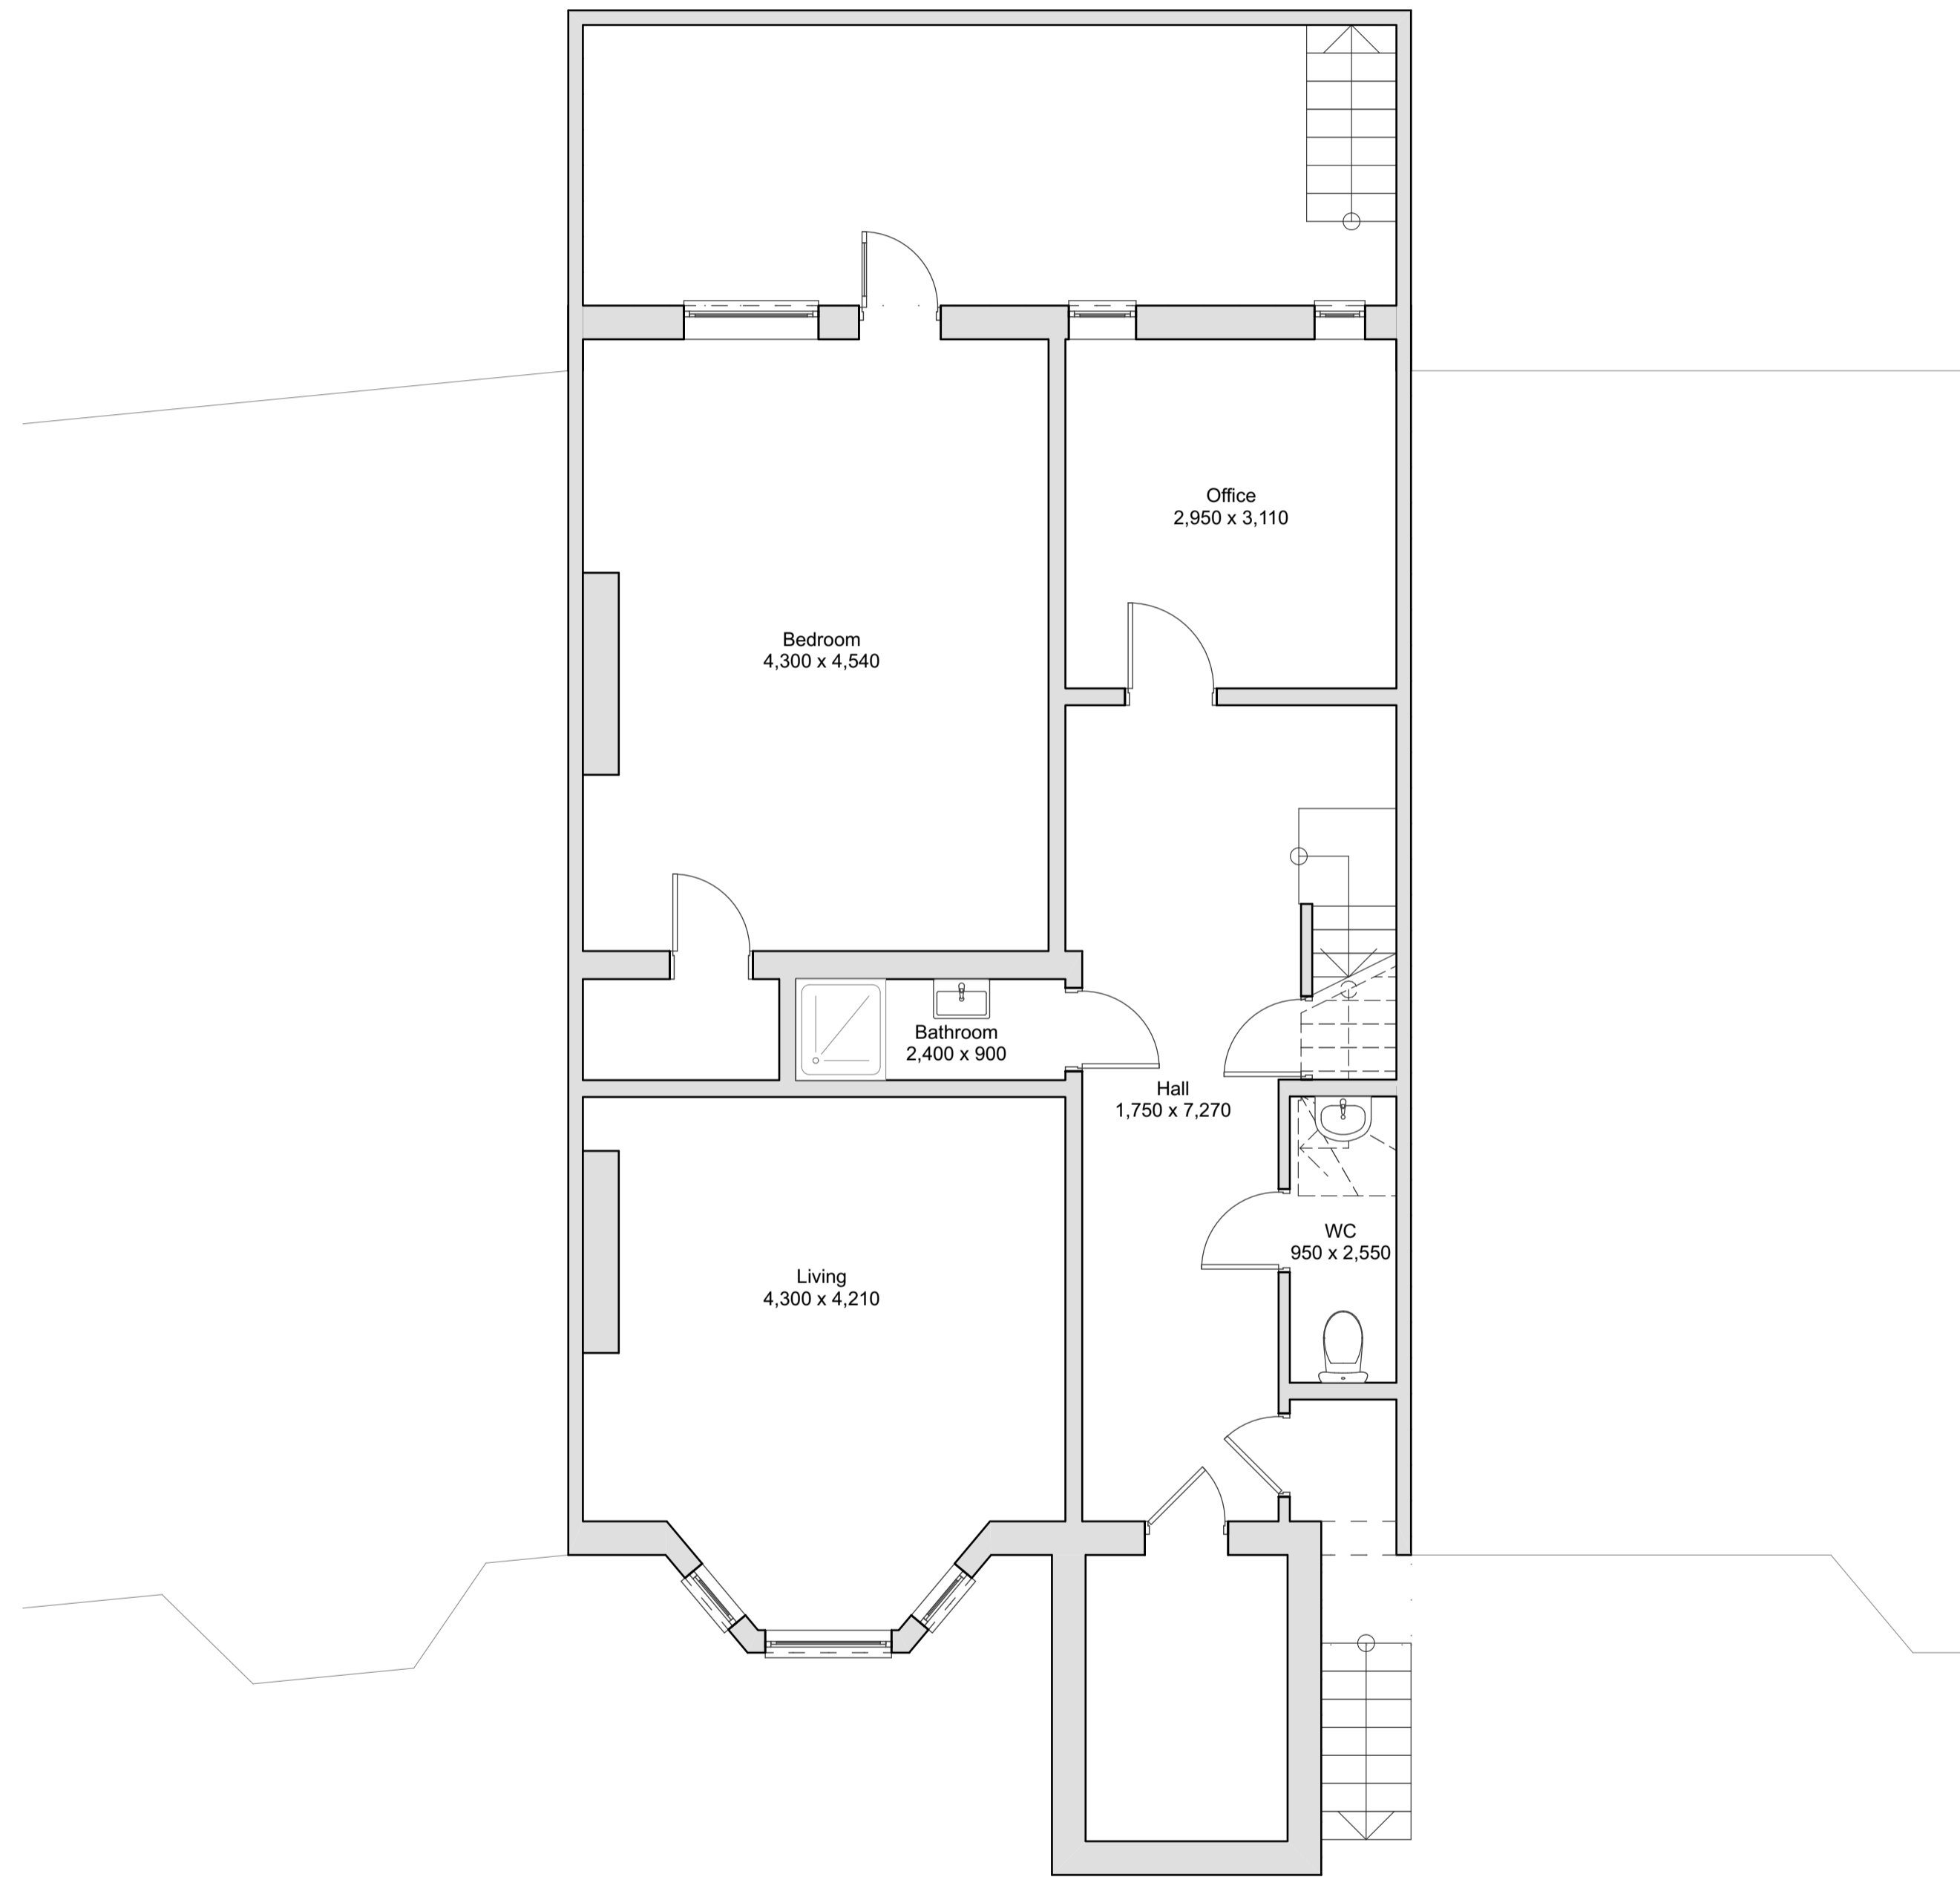

NORTH ELEVATION ▽

EXISTING LOWER 1:50

Looking to extend your home?
 Call for a free consultation today;
 020 8954 6291
 www.yooparchitects.co.uk
 YOOP Architects, your local architect

	Office 128, 28A Church Road, Stanmore, Middlesex, HA7 4AW, England 020 8954 6291 studio@yooparchitects.co.uk	Notes	Scale Bar	Scale	Purpose of Issue	Date of Issue	Project	Project No.	Layout Title	Drawing Number	Revision
		This drawing is copyright of YOOP Architects. Drawing for planning purposes, not construction		1:50 @ A1 1:100 @ A3	PLANNING	Thursday, 28 May 2020	38 Dennington Park Road London NW6 1BD	2020/023	EXISTING LOWER GROUND PLAN	023/EX/103	