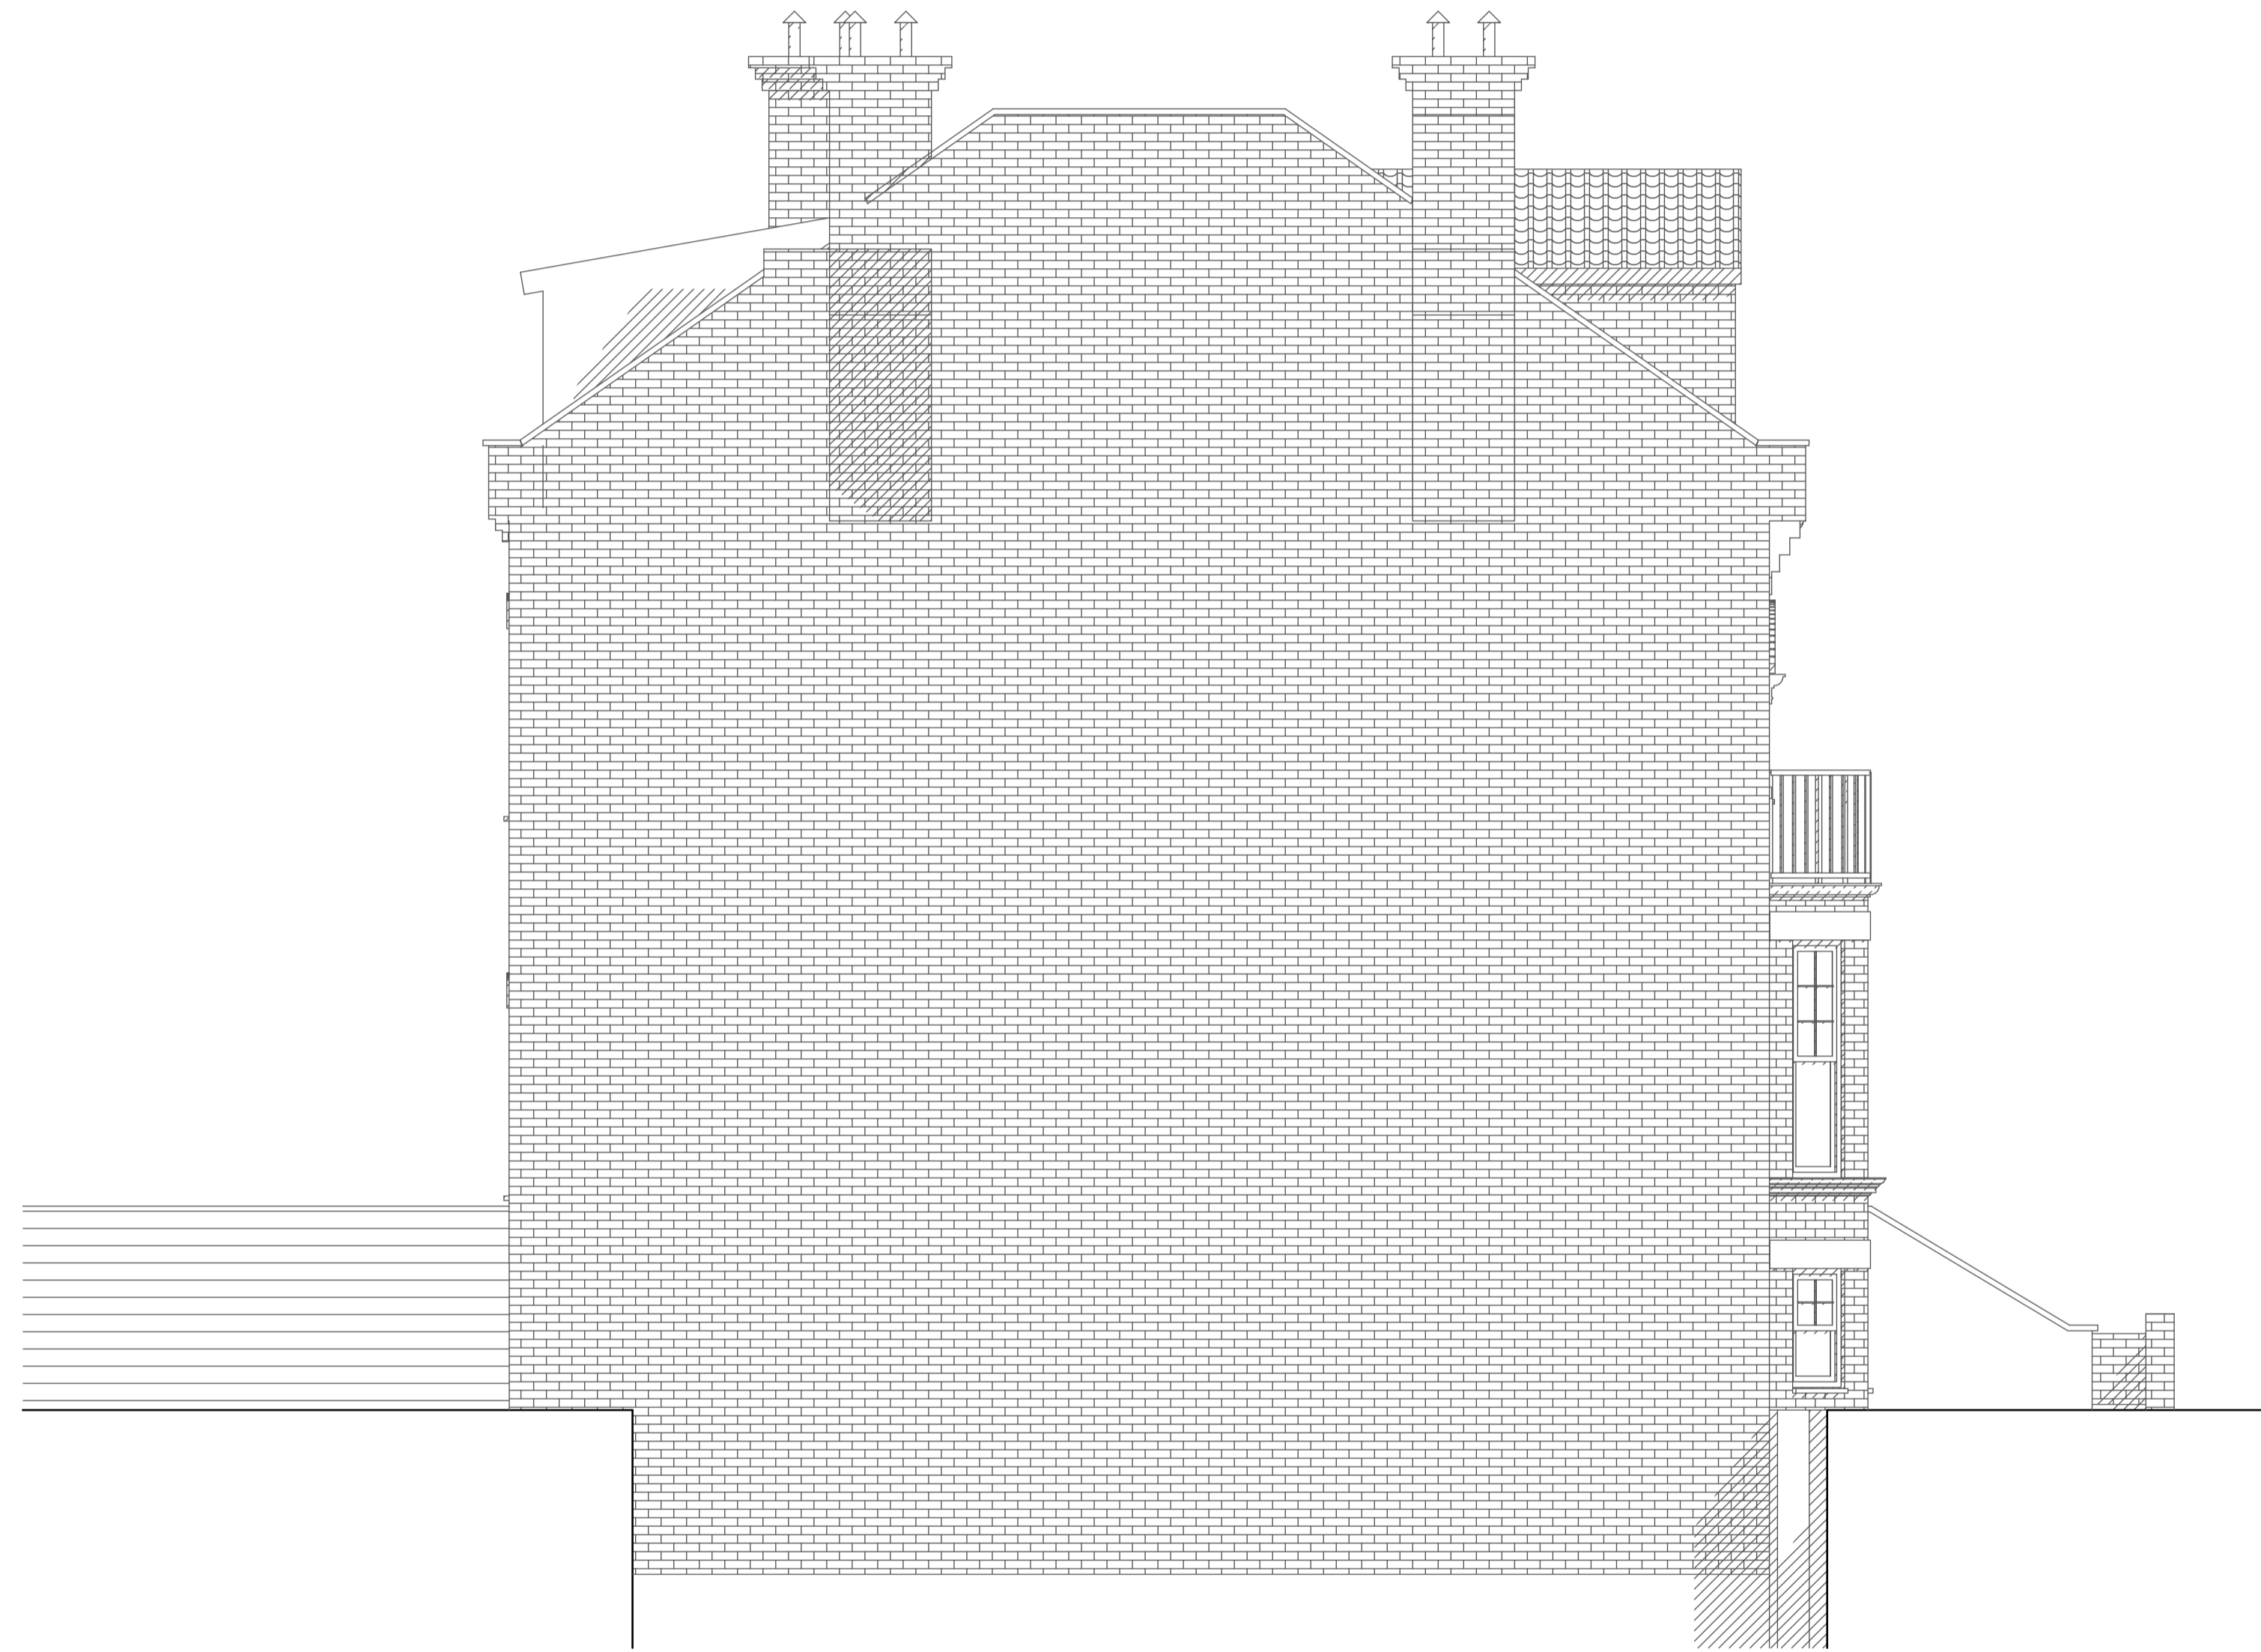

EXISTING

NORTH ELEVATION

1:50

EXISTING

WEST ELEVATION

1:50

Looking to extend your home?  
 Call for a free consultation today;  
 020 8954 6291  
 www.yooparchitects.co.uk  
 YOOP Architects, your local architect