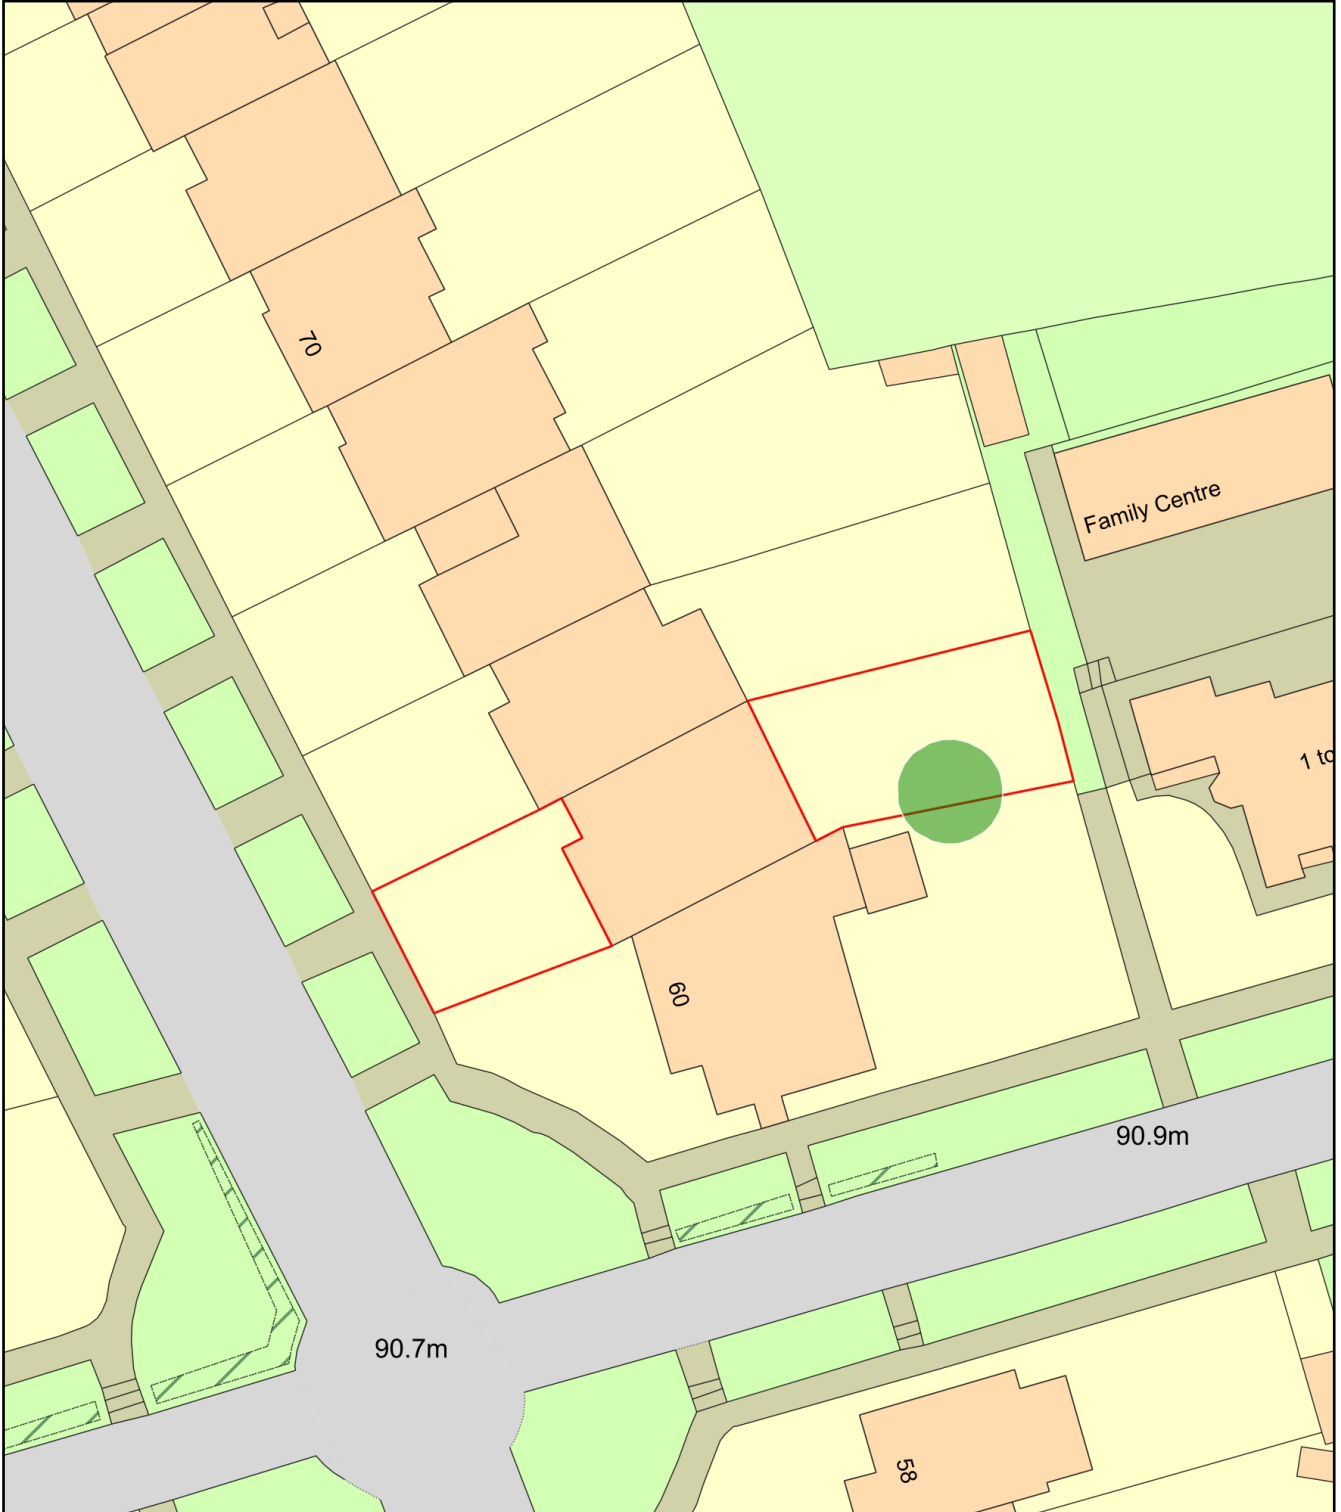

# 62 Hillway

Plan Produced for: Camden Council

Date Produced: 26 May 2020

Plan Reference Number: TQRQM20147110028032

Scale: 1:500 @ A4