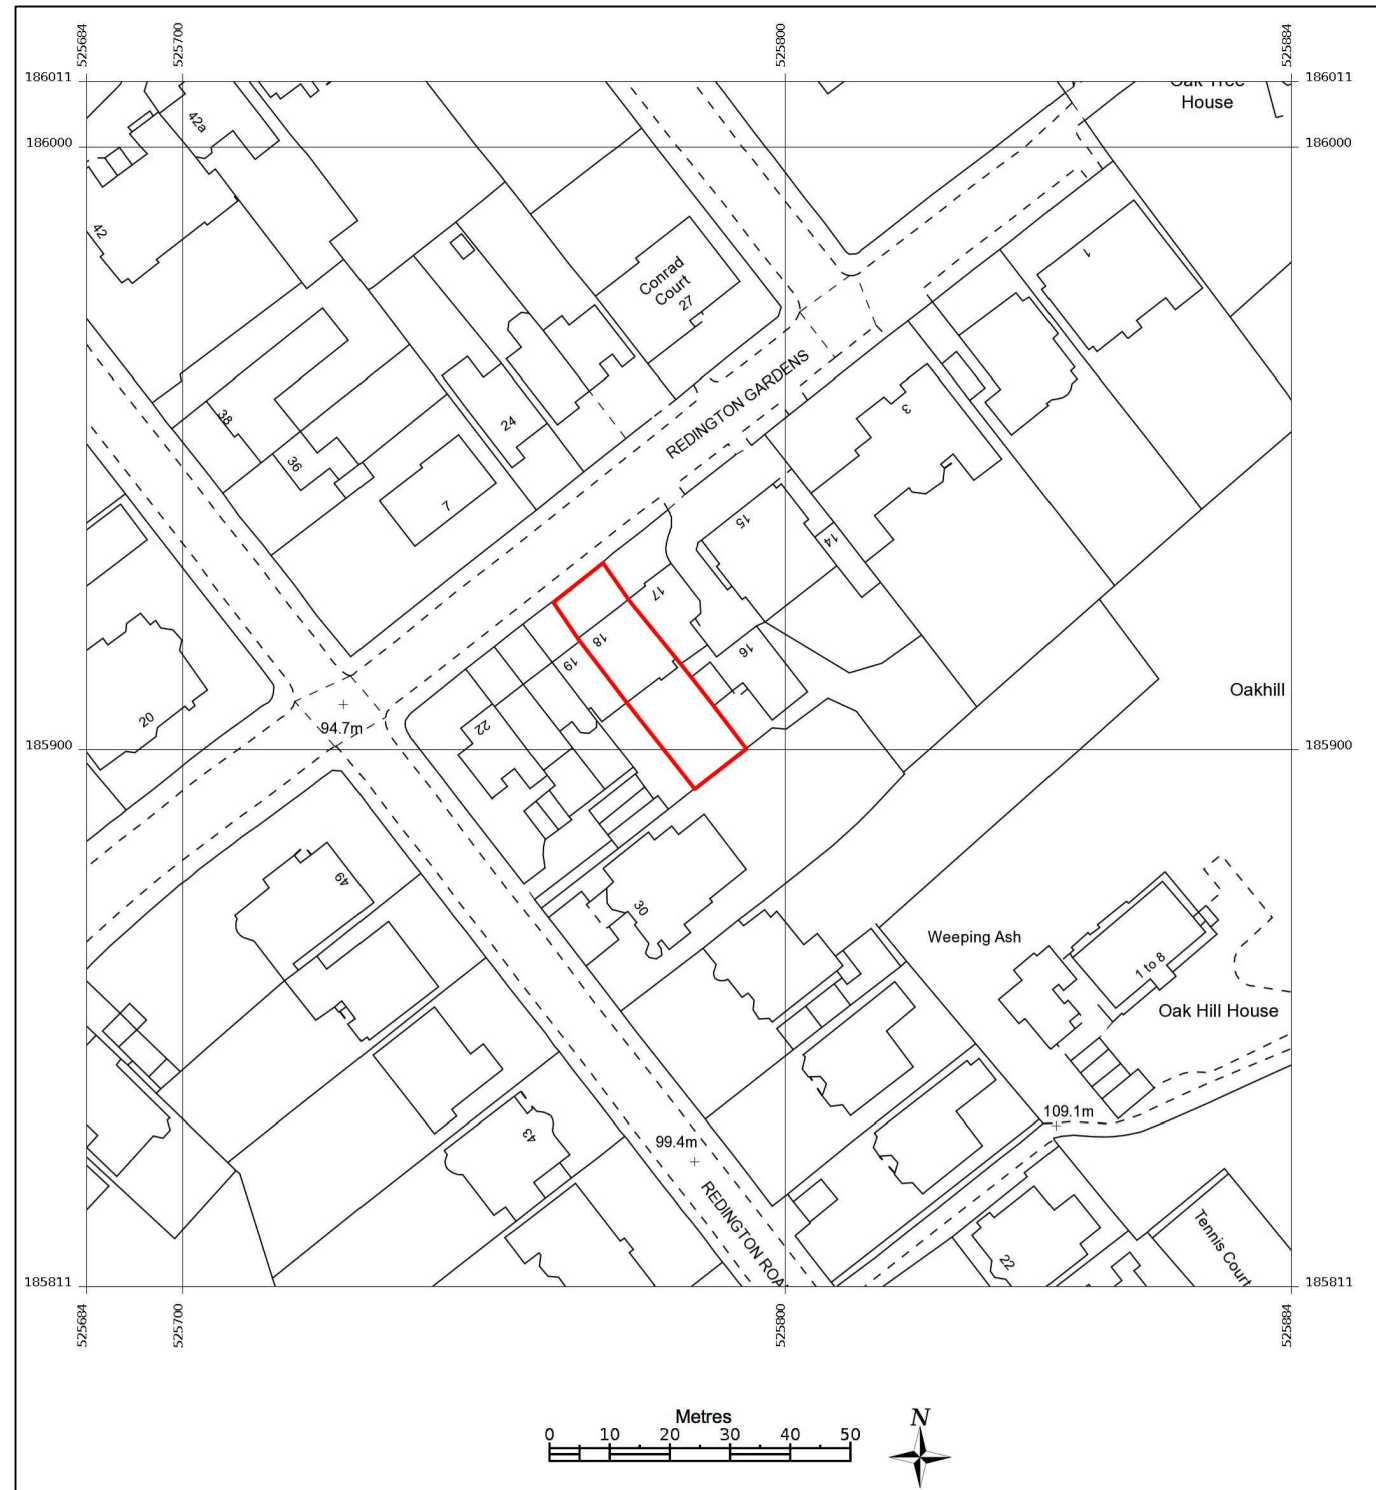

WOLFF ARCHITECTS

London 16 Lambton Place Notting Hill
London W11 2SH
T +44 (0)20 7229 3125

Oxford Chandos Yard 83 Bicester Road
Long Crendon HP18 9EE
T +44 (0)1844 203310

W www.wolffarchitects.co.uk
E info@wolffarchitects.co.uk

Rev.	Description	Date
0	First issue.	18.05.2020

Project Title
18 Redington Gardens
London NW3 7SA

Drawing Title

Location Plan

Status
PLANNING

Drawn by	Checked by	Scale
AW		1:1250 @ A3

Project No.	Work Stage	Dwg. No.	Rev.
1933	PL	001	0