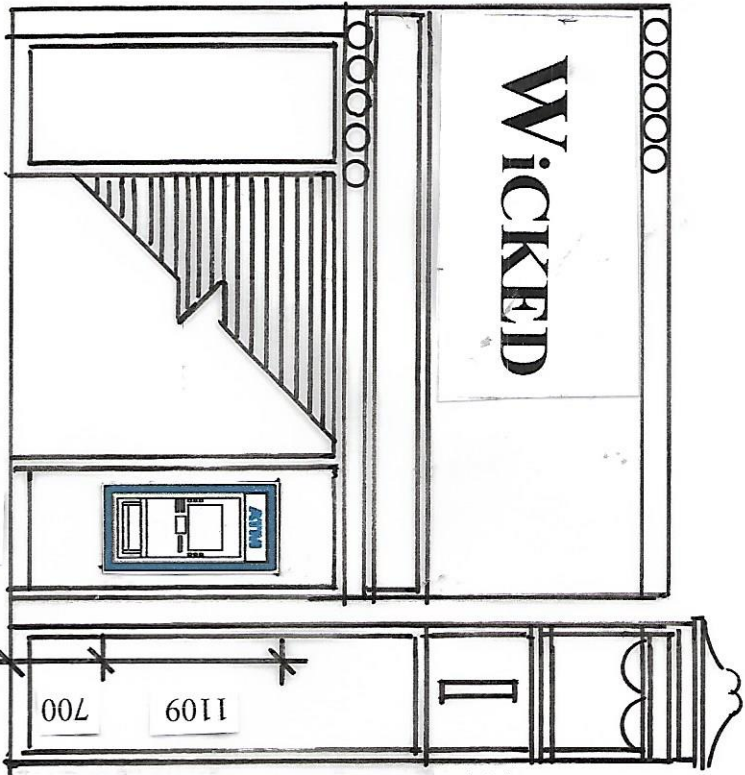

ATM fascia and illuminated CASH sign

Proposed Section

WICKED

Proposed Part Elevation

ATM fascia and illuminated CASH sign

Proposed Part Plan

Existing Projecting Sign Theatre Tickets

Open central Entrance with Security Shutter

Scale 1: 50 @ A4

Drawing No.

EN020420P

Scale: 1:50

Date: 30.04.2020

Revision:

Project Title:

PROPOSED PART PLAN  
ELEVATION & SECTION