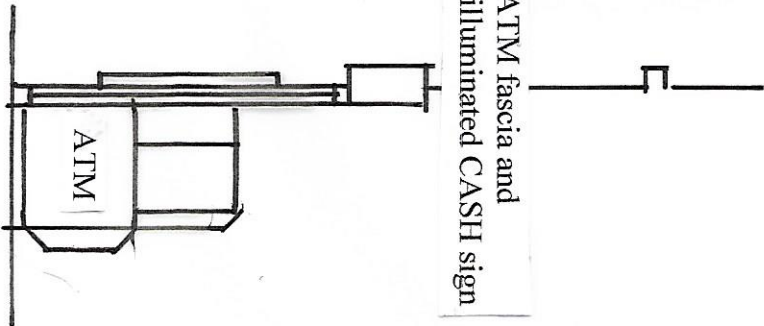

ATM fascia and illuminated CASH sign

Proposed Section

WICKED

Proposed Part Elevation

ATM fascia and illuminated CASH sign

Proposed Part Plan

Existing Projecting Sign Theatre Tickets

Open central Entrance with Security Shutter

Scale 1: 50 @ A4

Drawing No.

EN020420P

Scale: 1:50

Date: 30.04.2020

Revision:

Project Title:

PROPOSED PART PLAN  
ELEVATION & SECTION