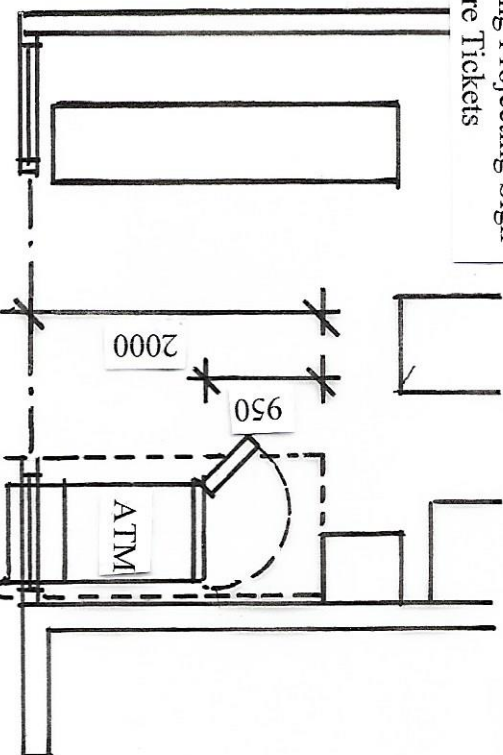

ATM fascia and illuminated CASH sign

Proposed Section

WICKED

Proposed Part Elevation

ATM fascia and illuminated CASH sign

Proposed Part Plan

Existing Projecting Sign Theatre Tickets

Open central Entrance with Security Shutter

Scale 1: 50 @ A4

Drawing No.

EN020420P

Scale: 1:50

Date: 30.04.2020

Revision:

Project Title:

PROPOSED PART PLAN  
ELEVATION & SECTION