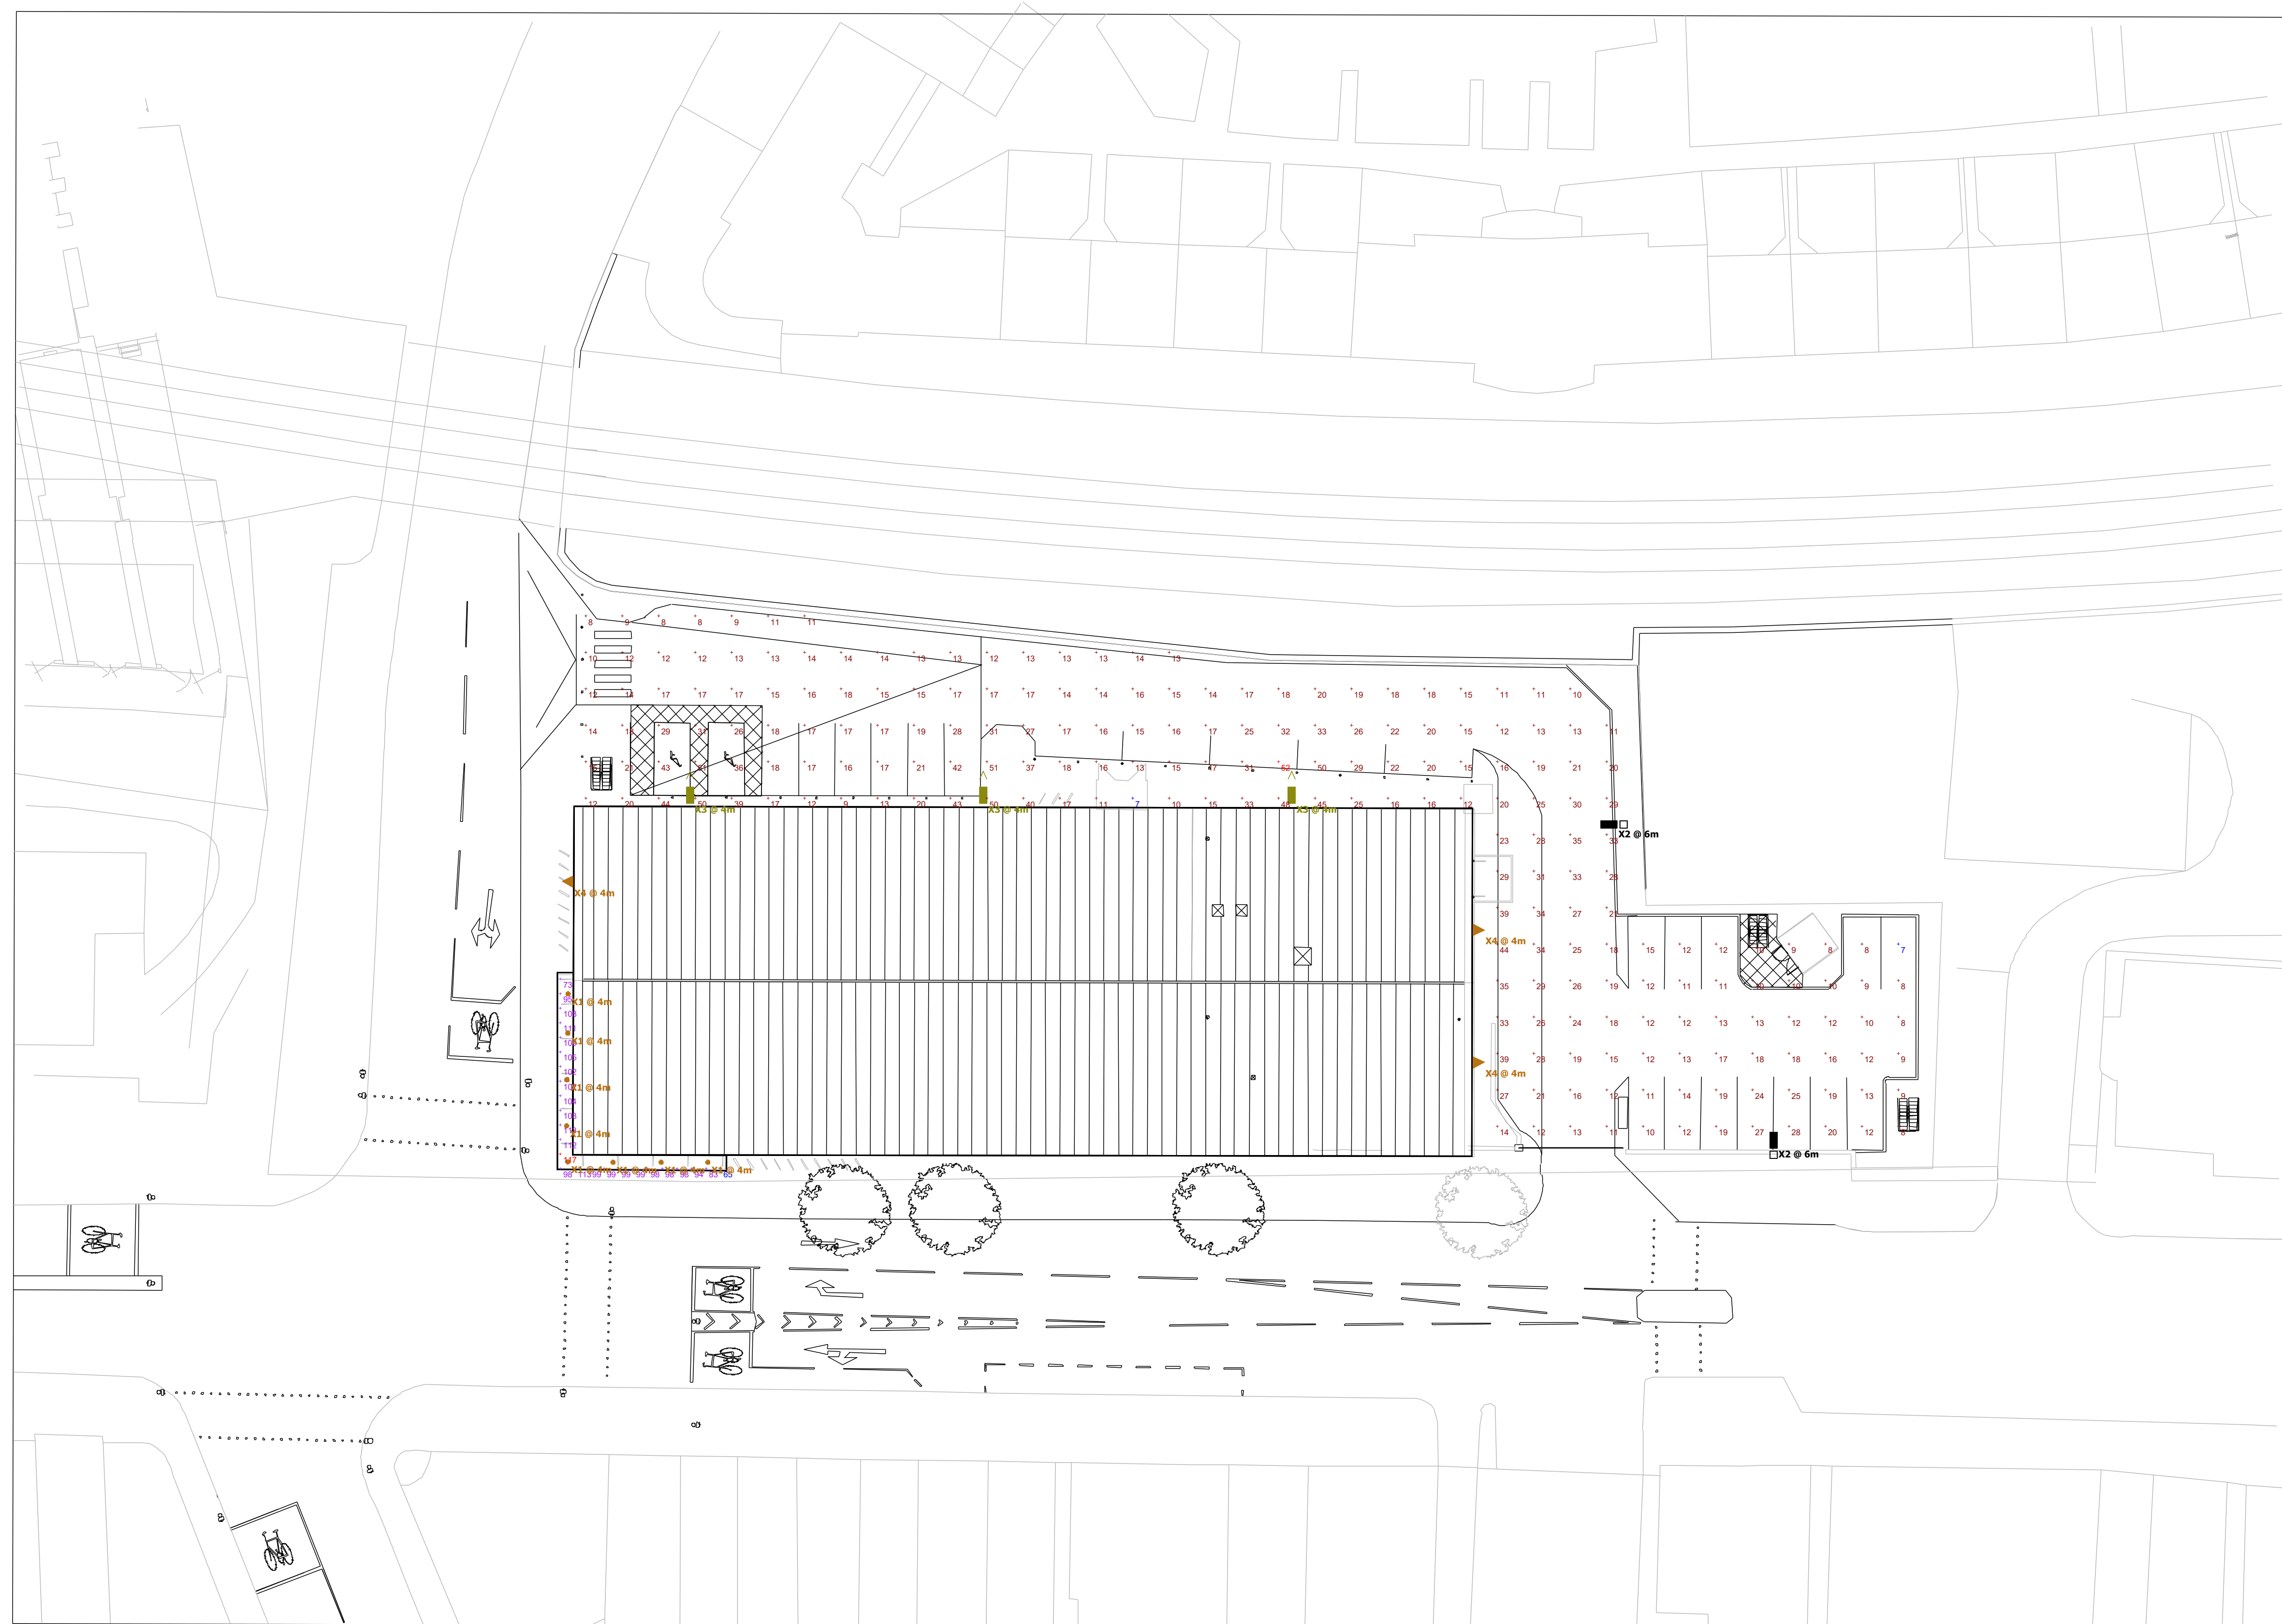

Symbol	Label	Quantity	Catalog Number	Description	Lamp	Wattage
	X1	8	PBHD.CIR.4520568.06	CIRCUS - Surface mounted circular downlight c/w opal diffuser. Cool White 4000K LED's	LED 2000 Lm 4000K	18.3
	X2	2	F.TS.3.LA104.FW	FACTOR SMALL c/w 10,000 Lm output and FW Forward Throw optic on 6m Column	LED C.10000LM-4000K	78
	X3	3	F.TS.2.LA084.FW	FACTOR SMALL c/w 8,000 Lm output and FW Forward Throw optic wall mounted at minimum 4m AGL. Wall bkt to have 5 degree up tilt	LED C.8000LM-4000K	67
	X4	3	DEW.LA024.AY.CGL	Denver Elite Wall c/w 2,000 Lm output and AY optic. Wall mounted at approx 4m AGL	LED C.2000LM - 4000K	23.2

Statistics				
Description	Symbol	Avg	Min	Min/Avg
Parking Area 20 Lux Ave	+	20 lux	7 lux	0.35
Under Canopy	+	100 lux	65 lux	0.65

Plan View
Scale - 1 : 250

Morrisons Camden
Temporary Store
External Ltg
Rev 2

Designer
Alan Nicholson
Date
27/03/2020
Scale
1 : 250 @ A1
Drawing No.
Rev 2
Summary