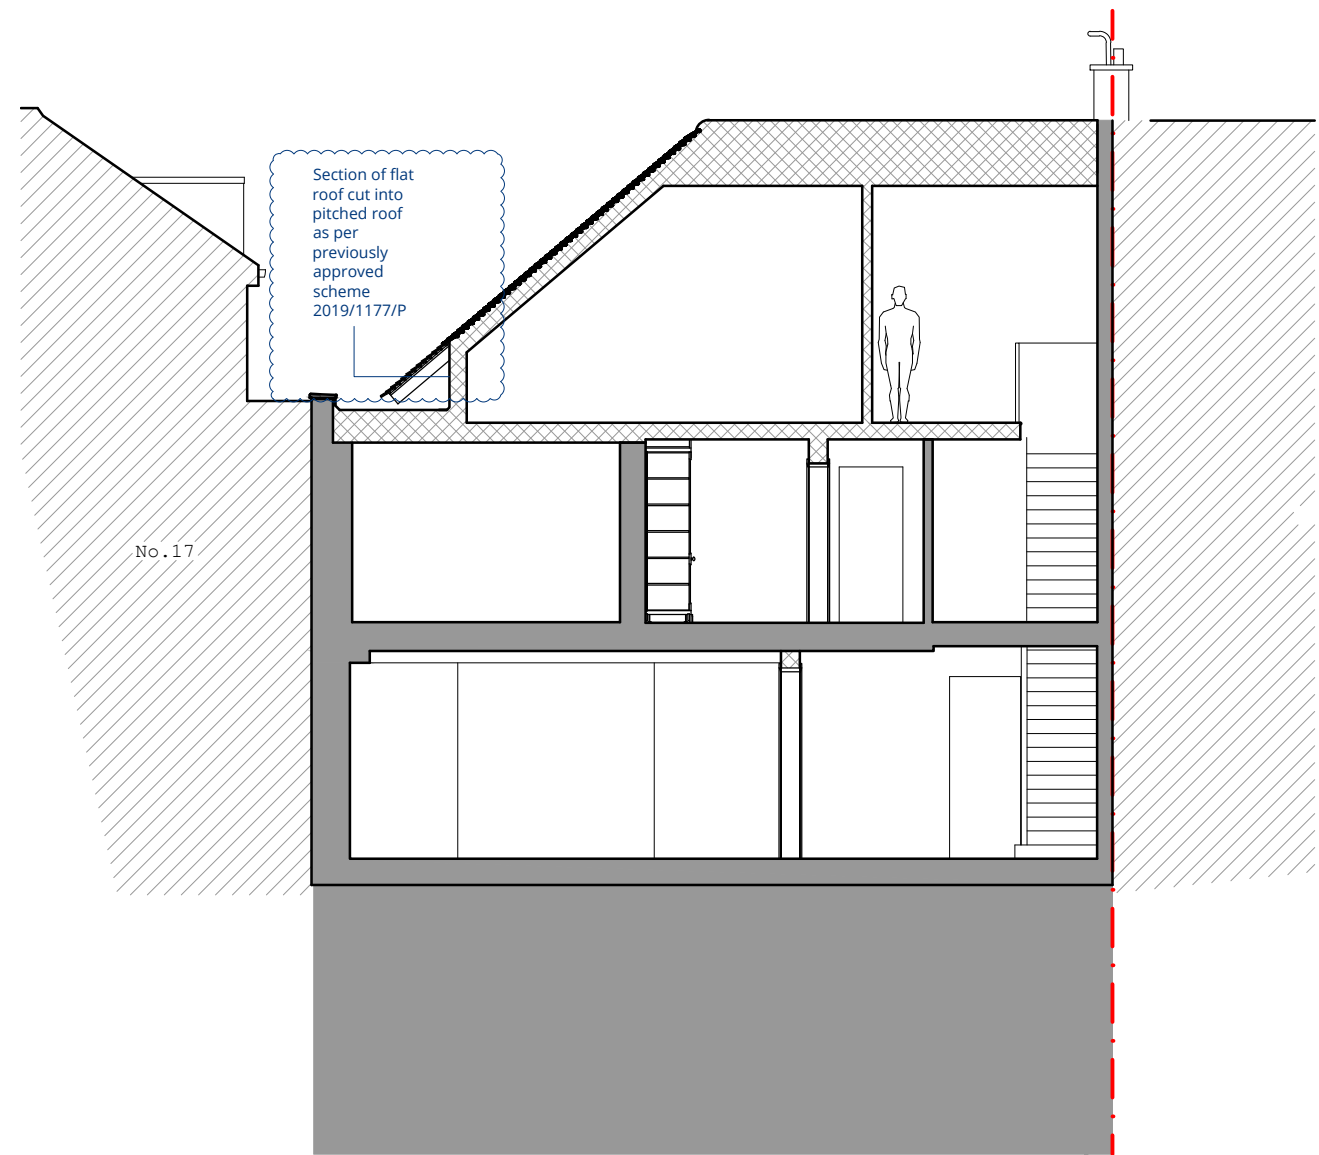

SECTION D-D

KEY

	existing
	proposed
	Revisions

Rev.	Description	Date
0	First issue.	13.03.20

Project Title
18 Redington Gardens
London NW3 7SA

Drawing Title
PROPOSED
SECTIONS C-C & D-D

Status
PLANNING

Drawn by	Checked by	Scale
AW		1:100 @ A3

Project No.	Work Stage	Dwg. No.	Rev.
1933	PL	273	0