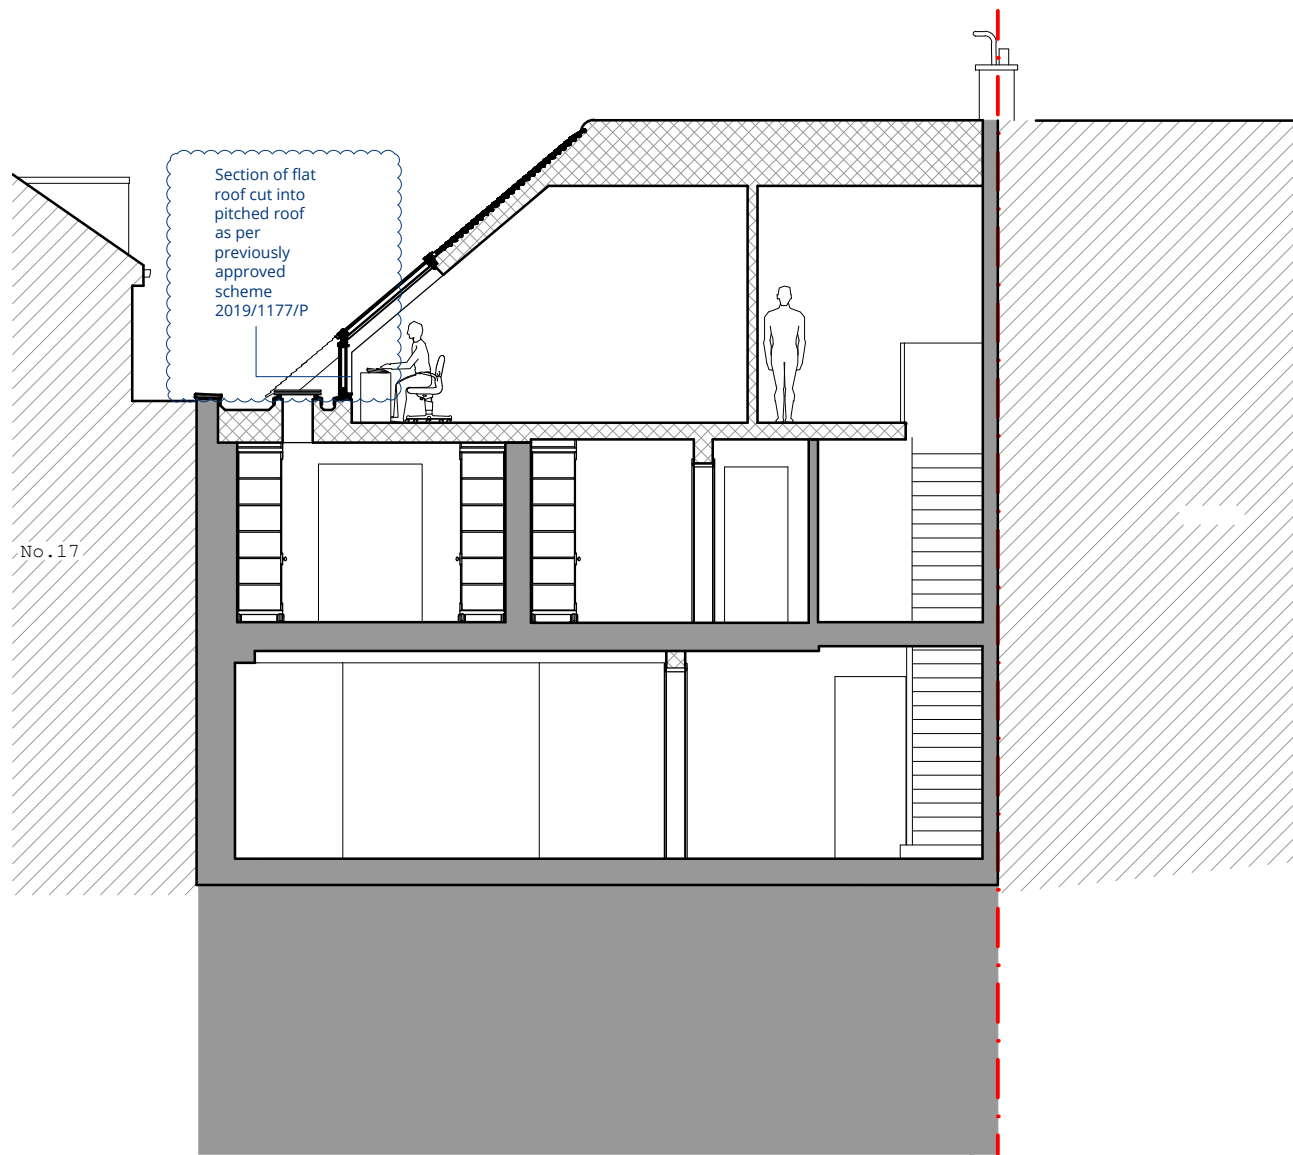

WOLFF ARCHITECTS

London 16 Lambton Place Notting Hill
London W11 2SH
T +44 (0)20 7229 3125

Oxford Chandos Yard 83 Bicester Road
Long Crendon HP18 9EE
T +44 (0)1844 203310

W www.wolffarchitects.co.uk
E info@wolffarchitects.co.uk

SECTION C-C