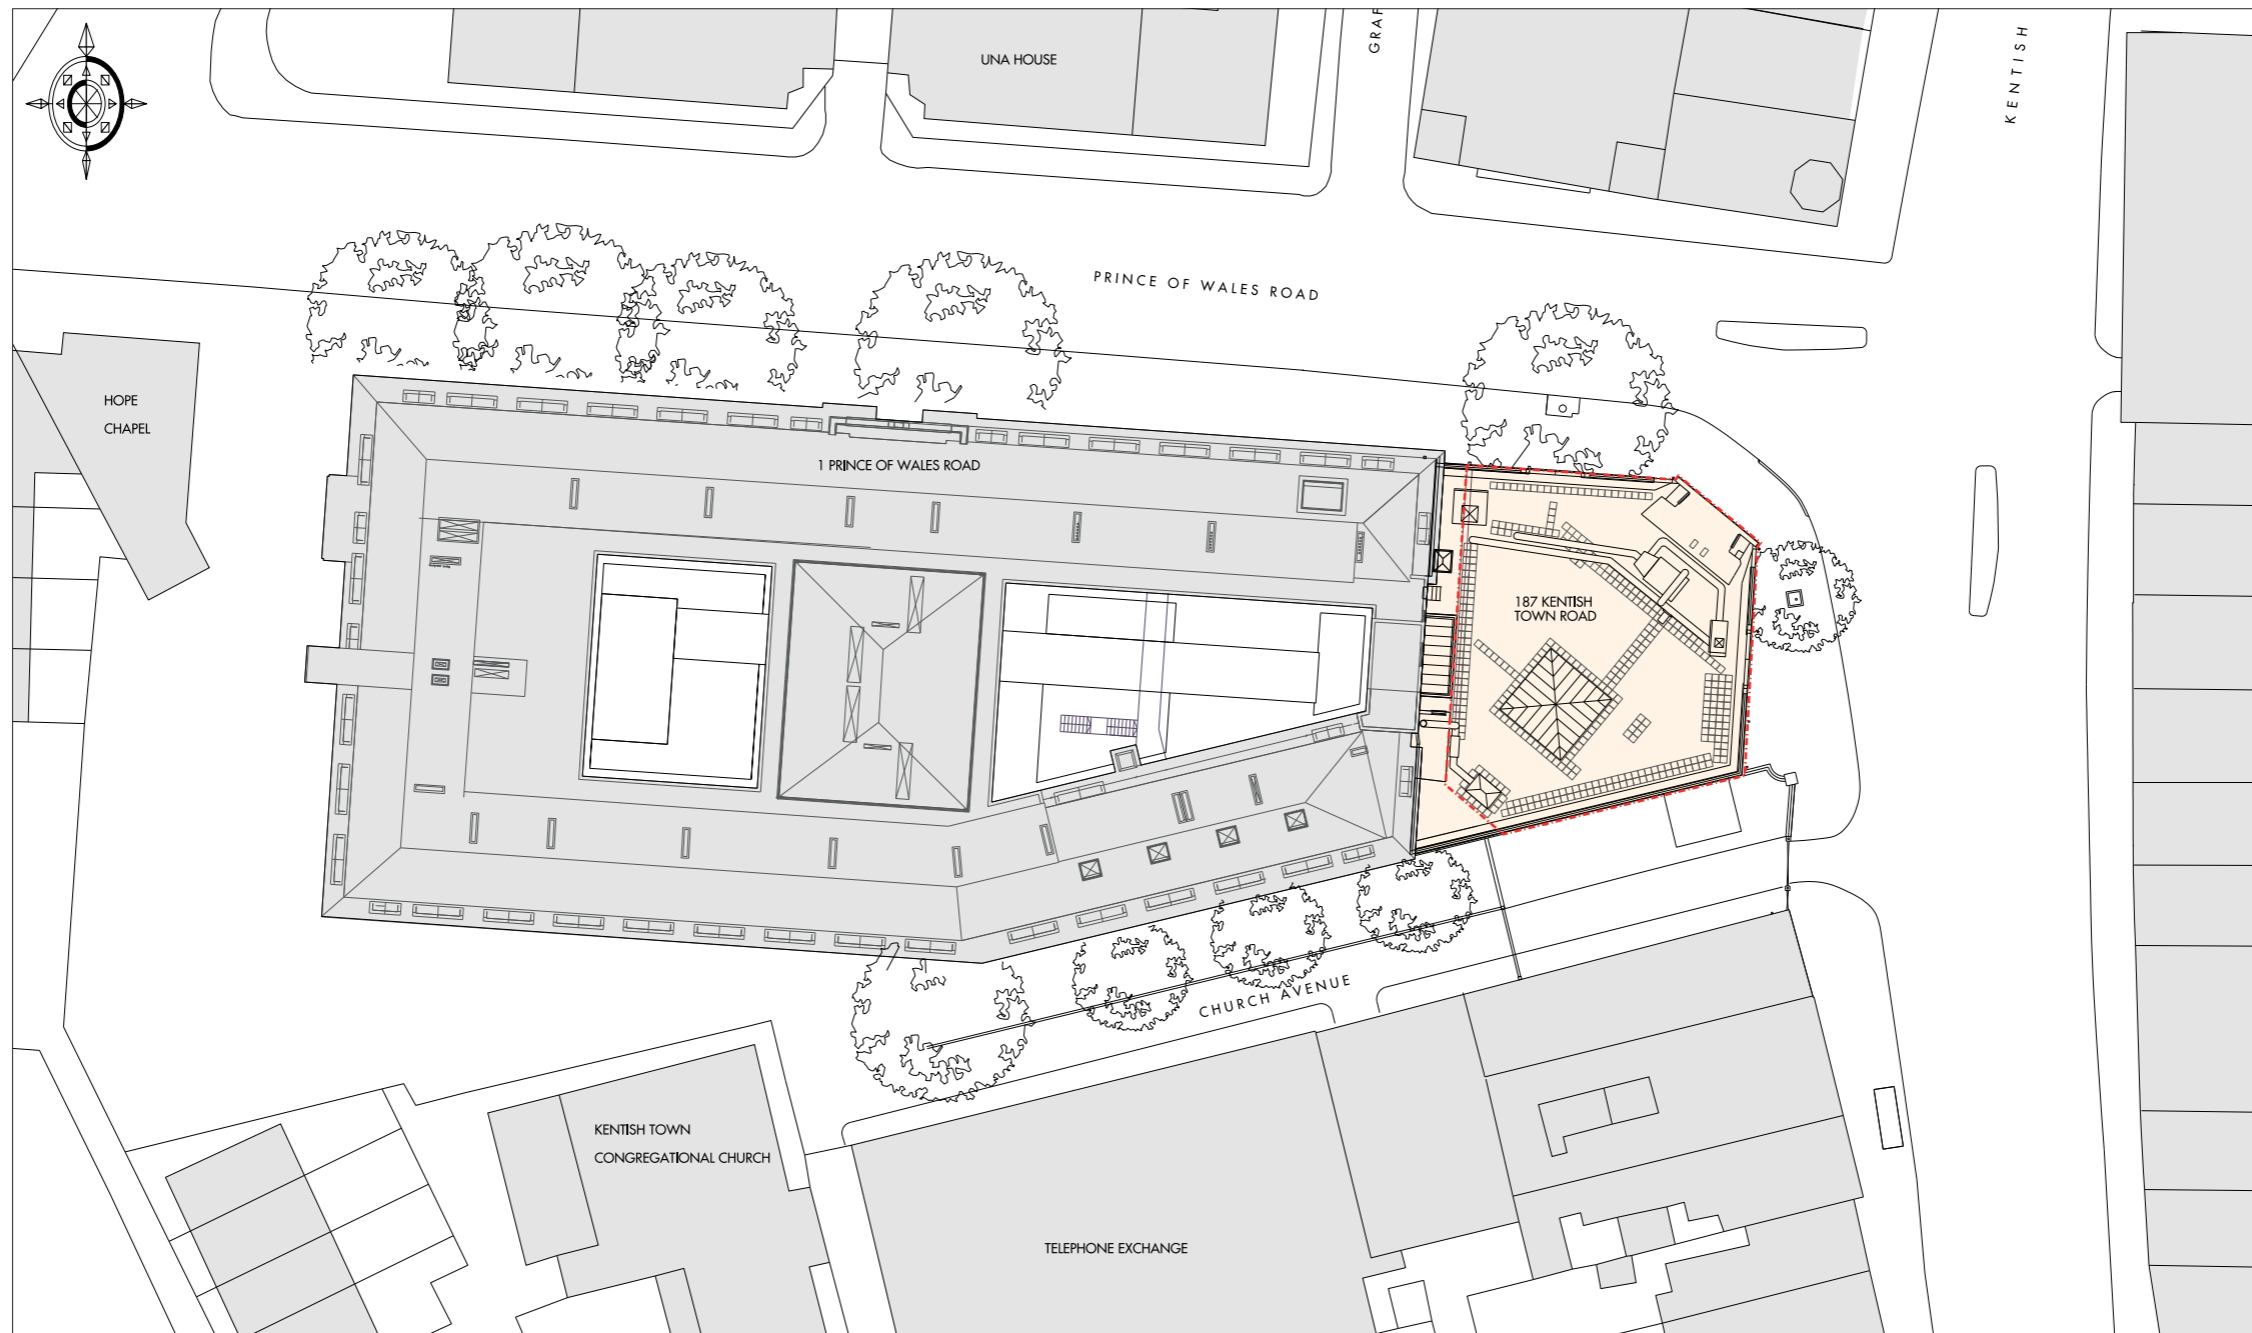

SITE PLAN

Scale 1:500@A3

— Site Boundary

JOB No/ Desc.: 187 Kentish Town Road, London NW1 8PD		
Drawing Desc.: Site Plan	Date : 28/04/2020	Drawing No.: 3846-001
	Scale: 1/500@A3	