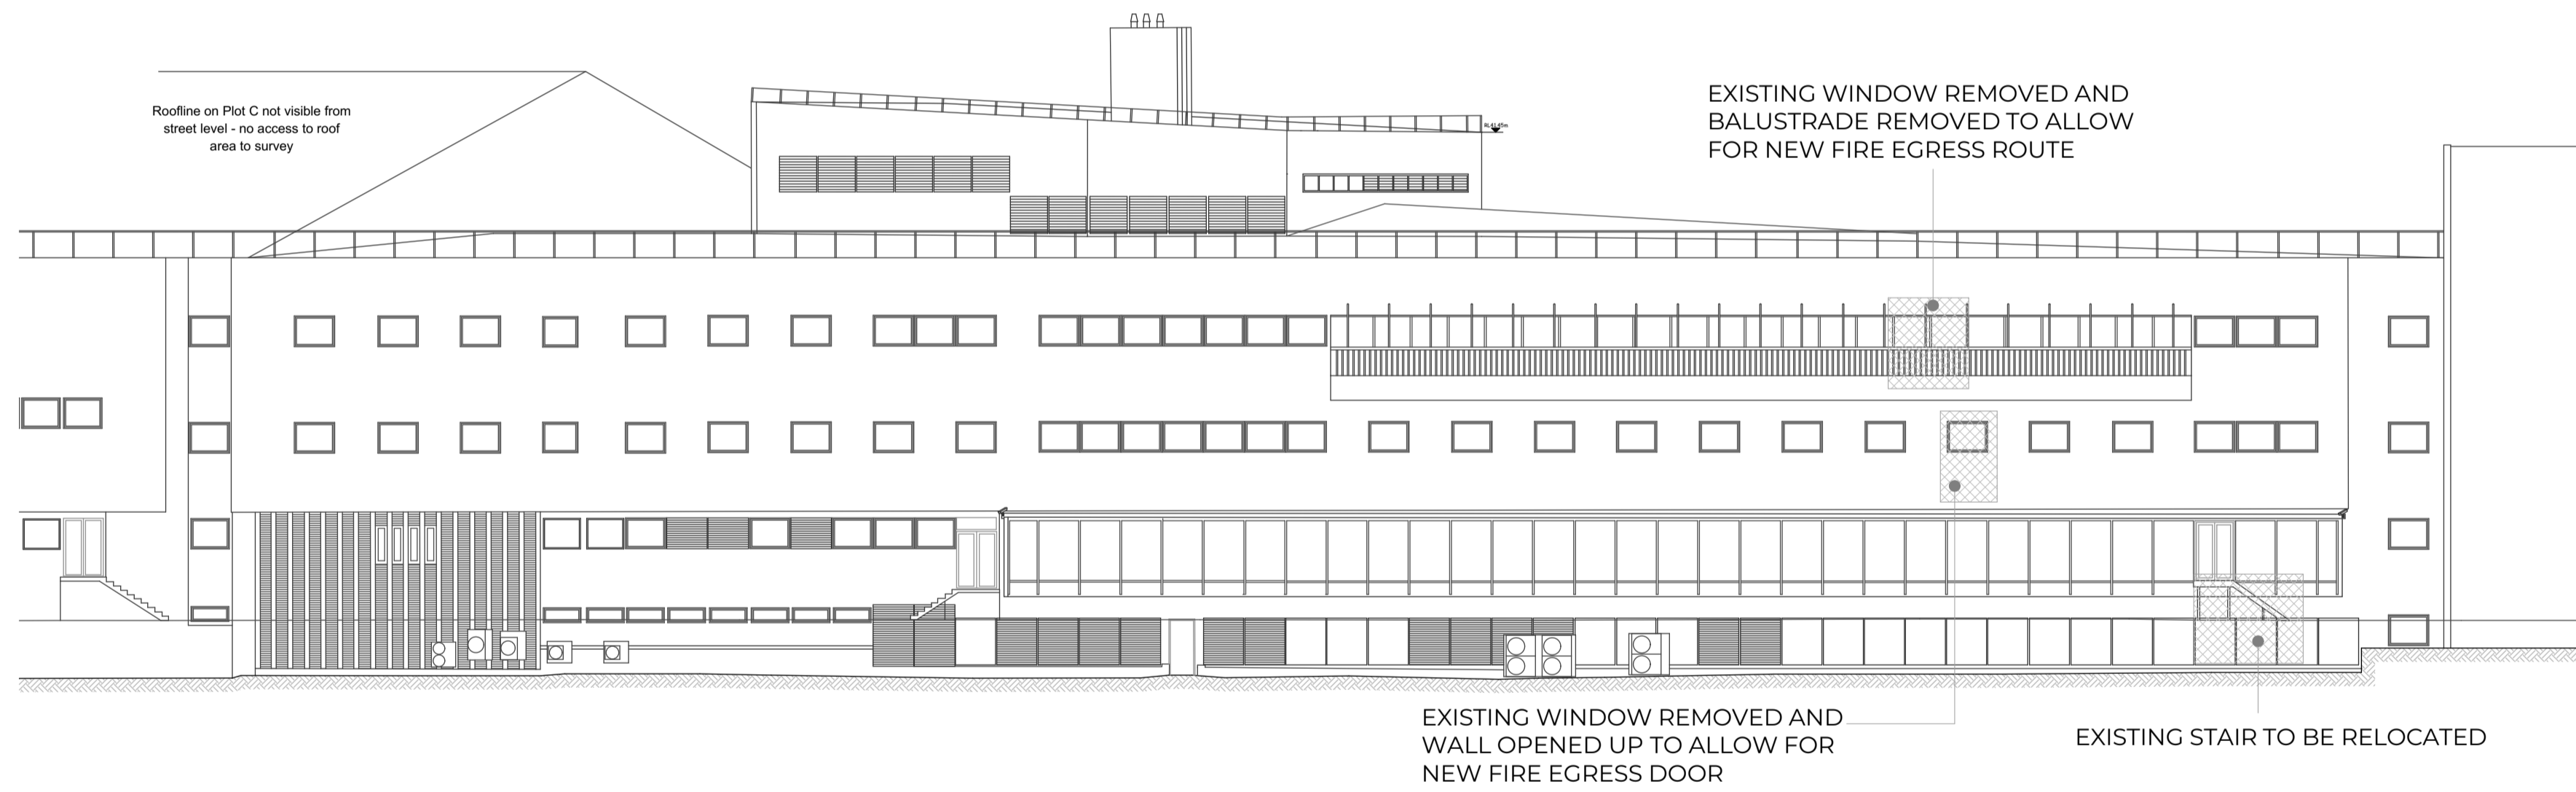

01: EXISTING EAST ELEVATION

02: EXISTING WEST ELEVATION

KEY PLAN

A	17/02/2020	REVISIONS TO PLANNING SUBMISSION	
Rev	Date	Description	
		Job Title	Drawing Name
		6A St Pancras Way	Existing Elevations
14 Little Portland Street, London, W1W 8BN T: 020 7637 0601 W: www.reefestates.co.uk		Drawing Status	Drawing Scale
		Date first Issued	Layout ID
		19.12.19	05
		Revision	
			A