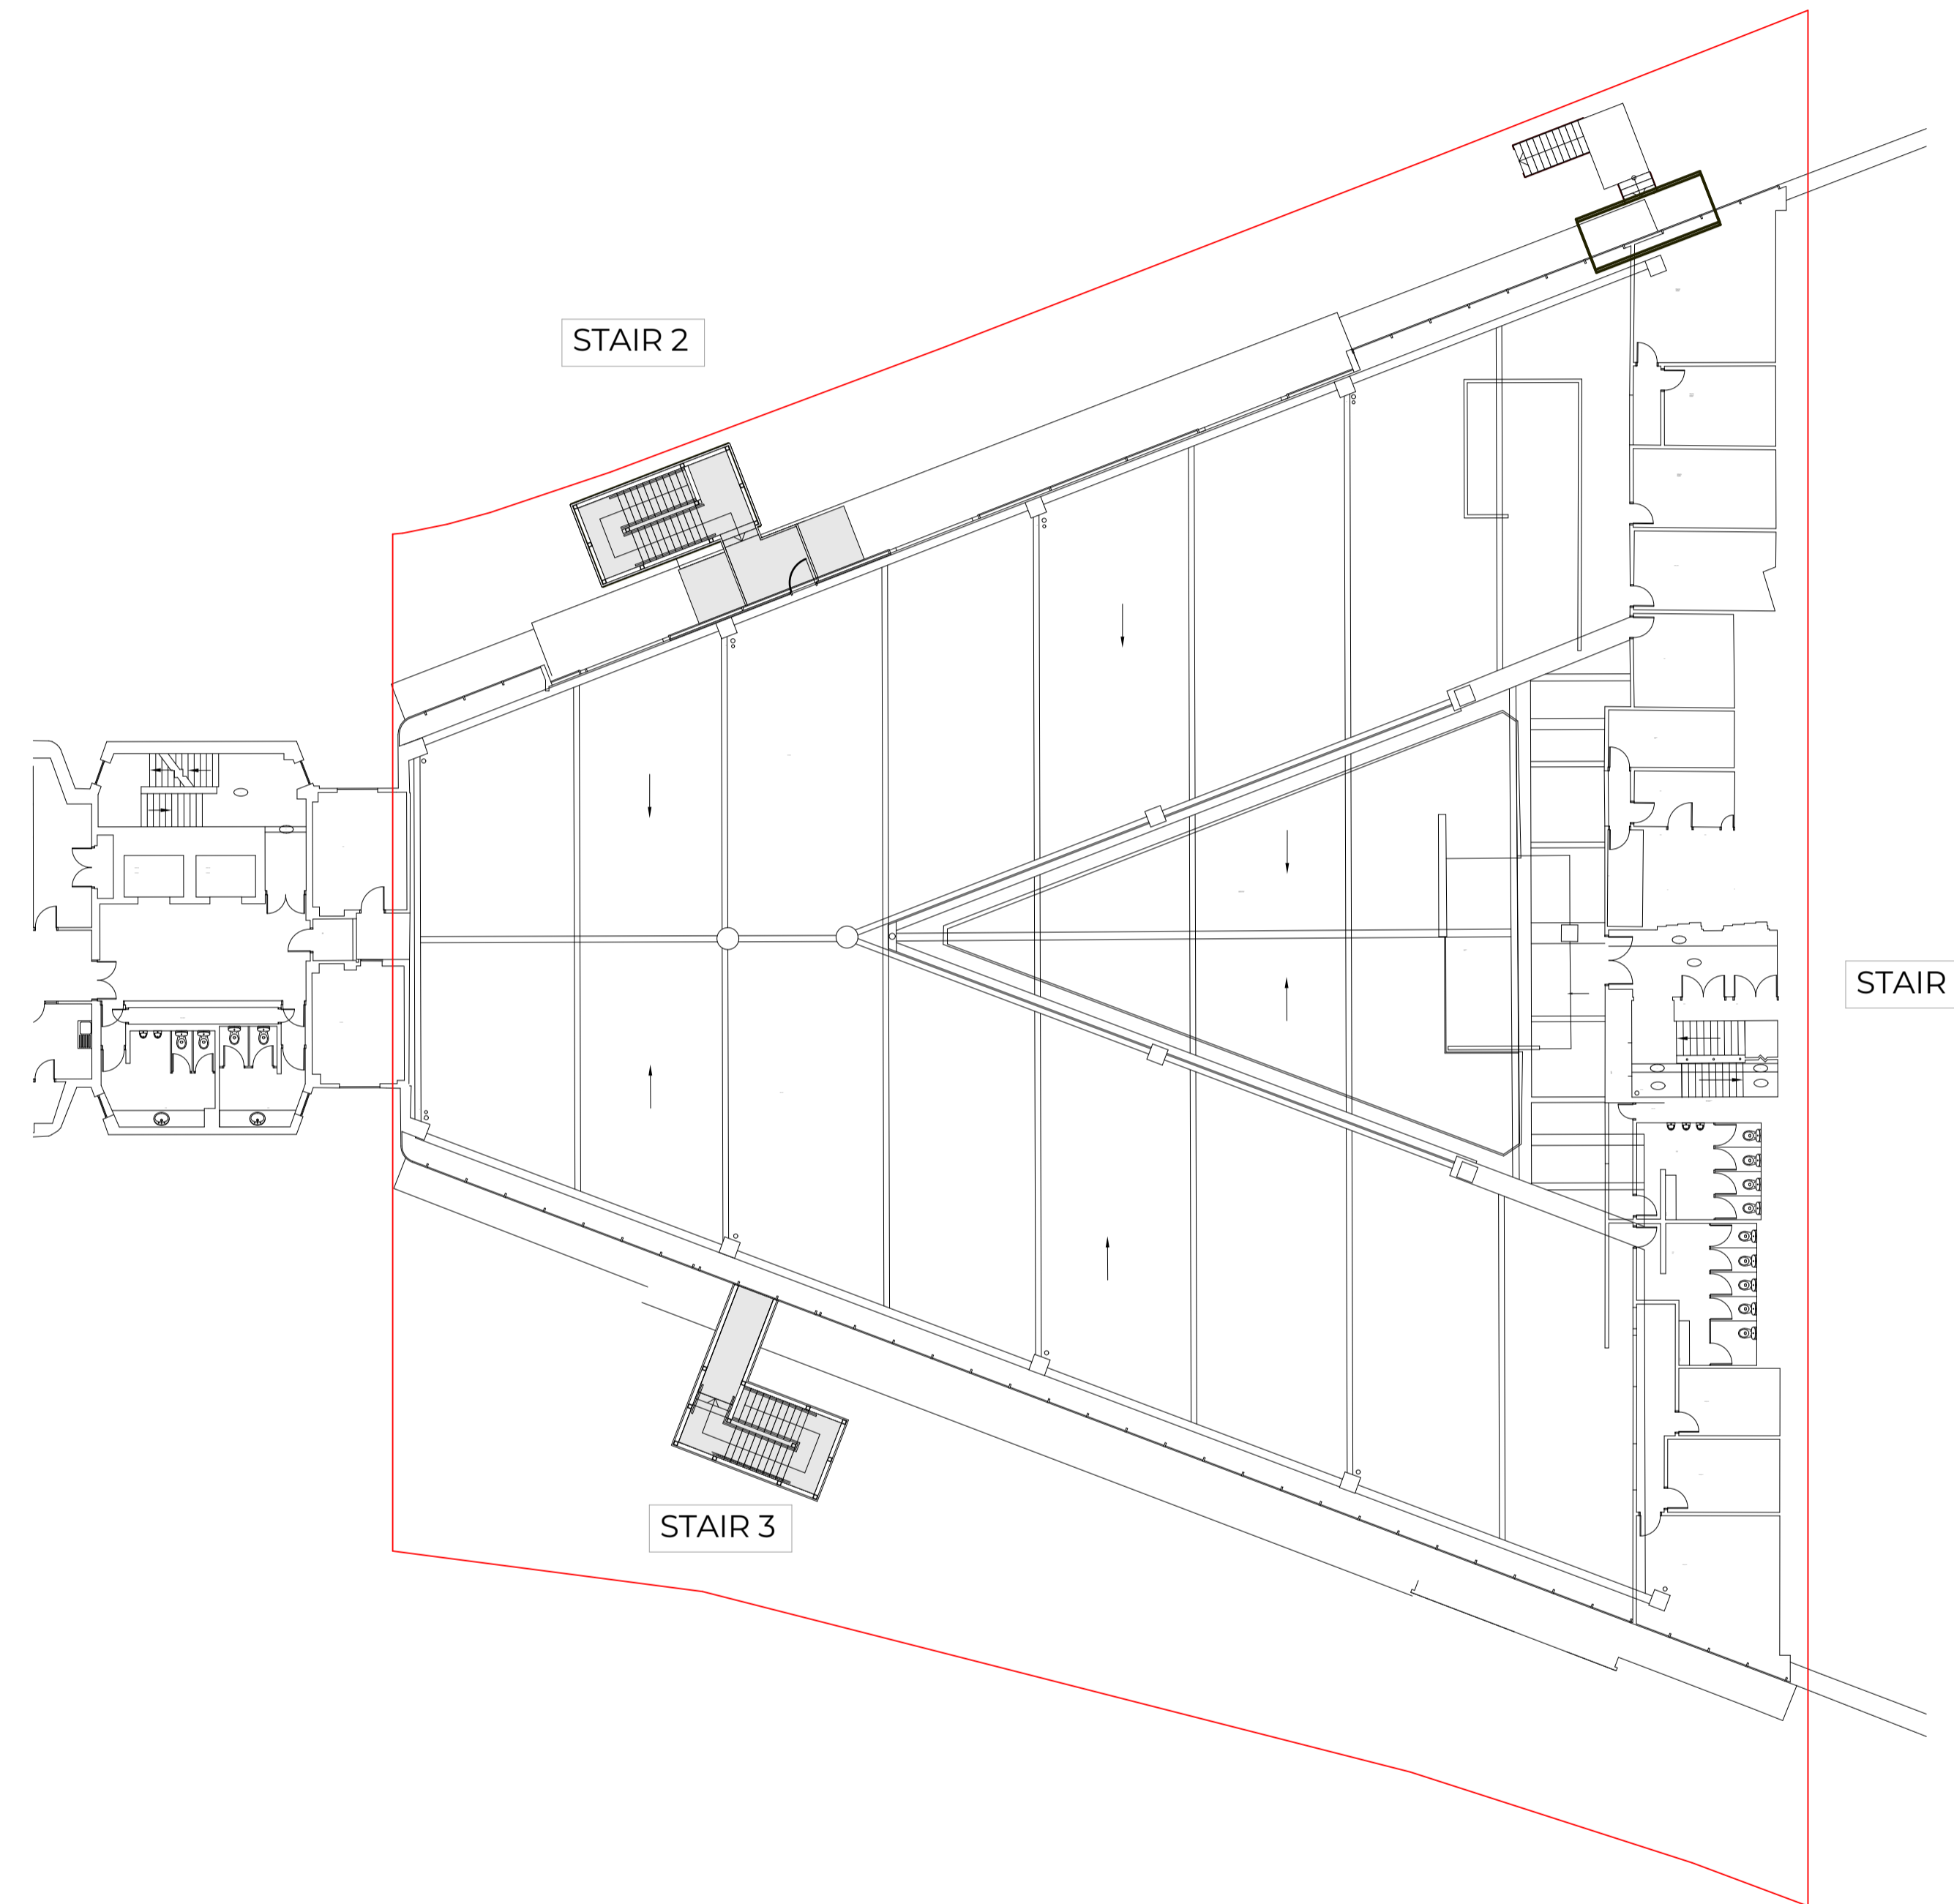

SECOND FLOOR PLAN

THIRD FLOOR PLAN

Rev	Date	Description	Drawing Name
		Job Title 6A St Pancras Way	Plans
		London Drawing Status PLANNING SUBMISSION	Drawing Scale 1:200 @A1
		Date first Issued 19.12.19	Layout ID Revision 07
		<small>© Copyright to Urban Reef Limited and/or all Reef Estates Limited Companies</small>	