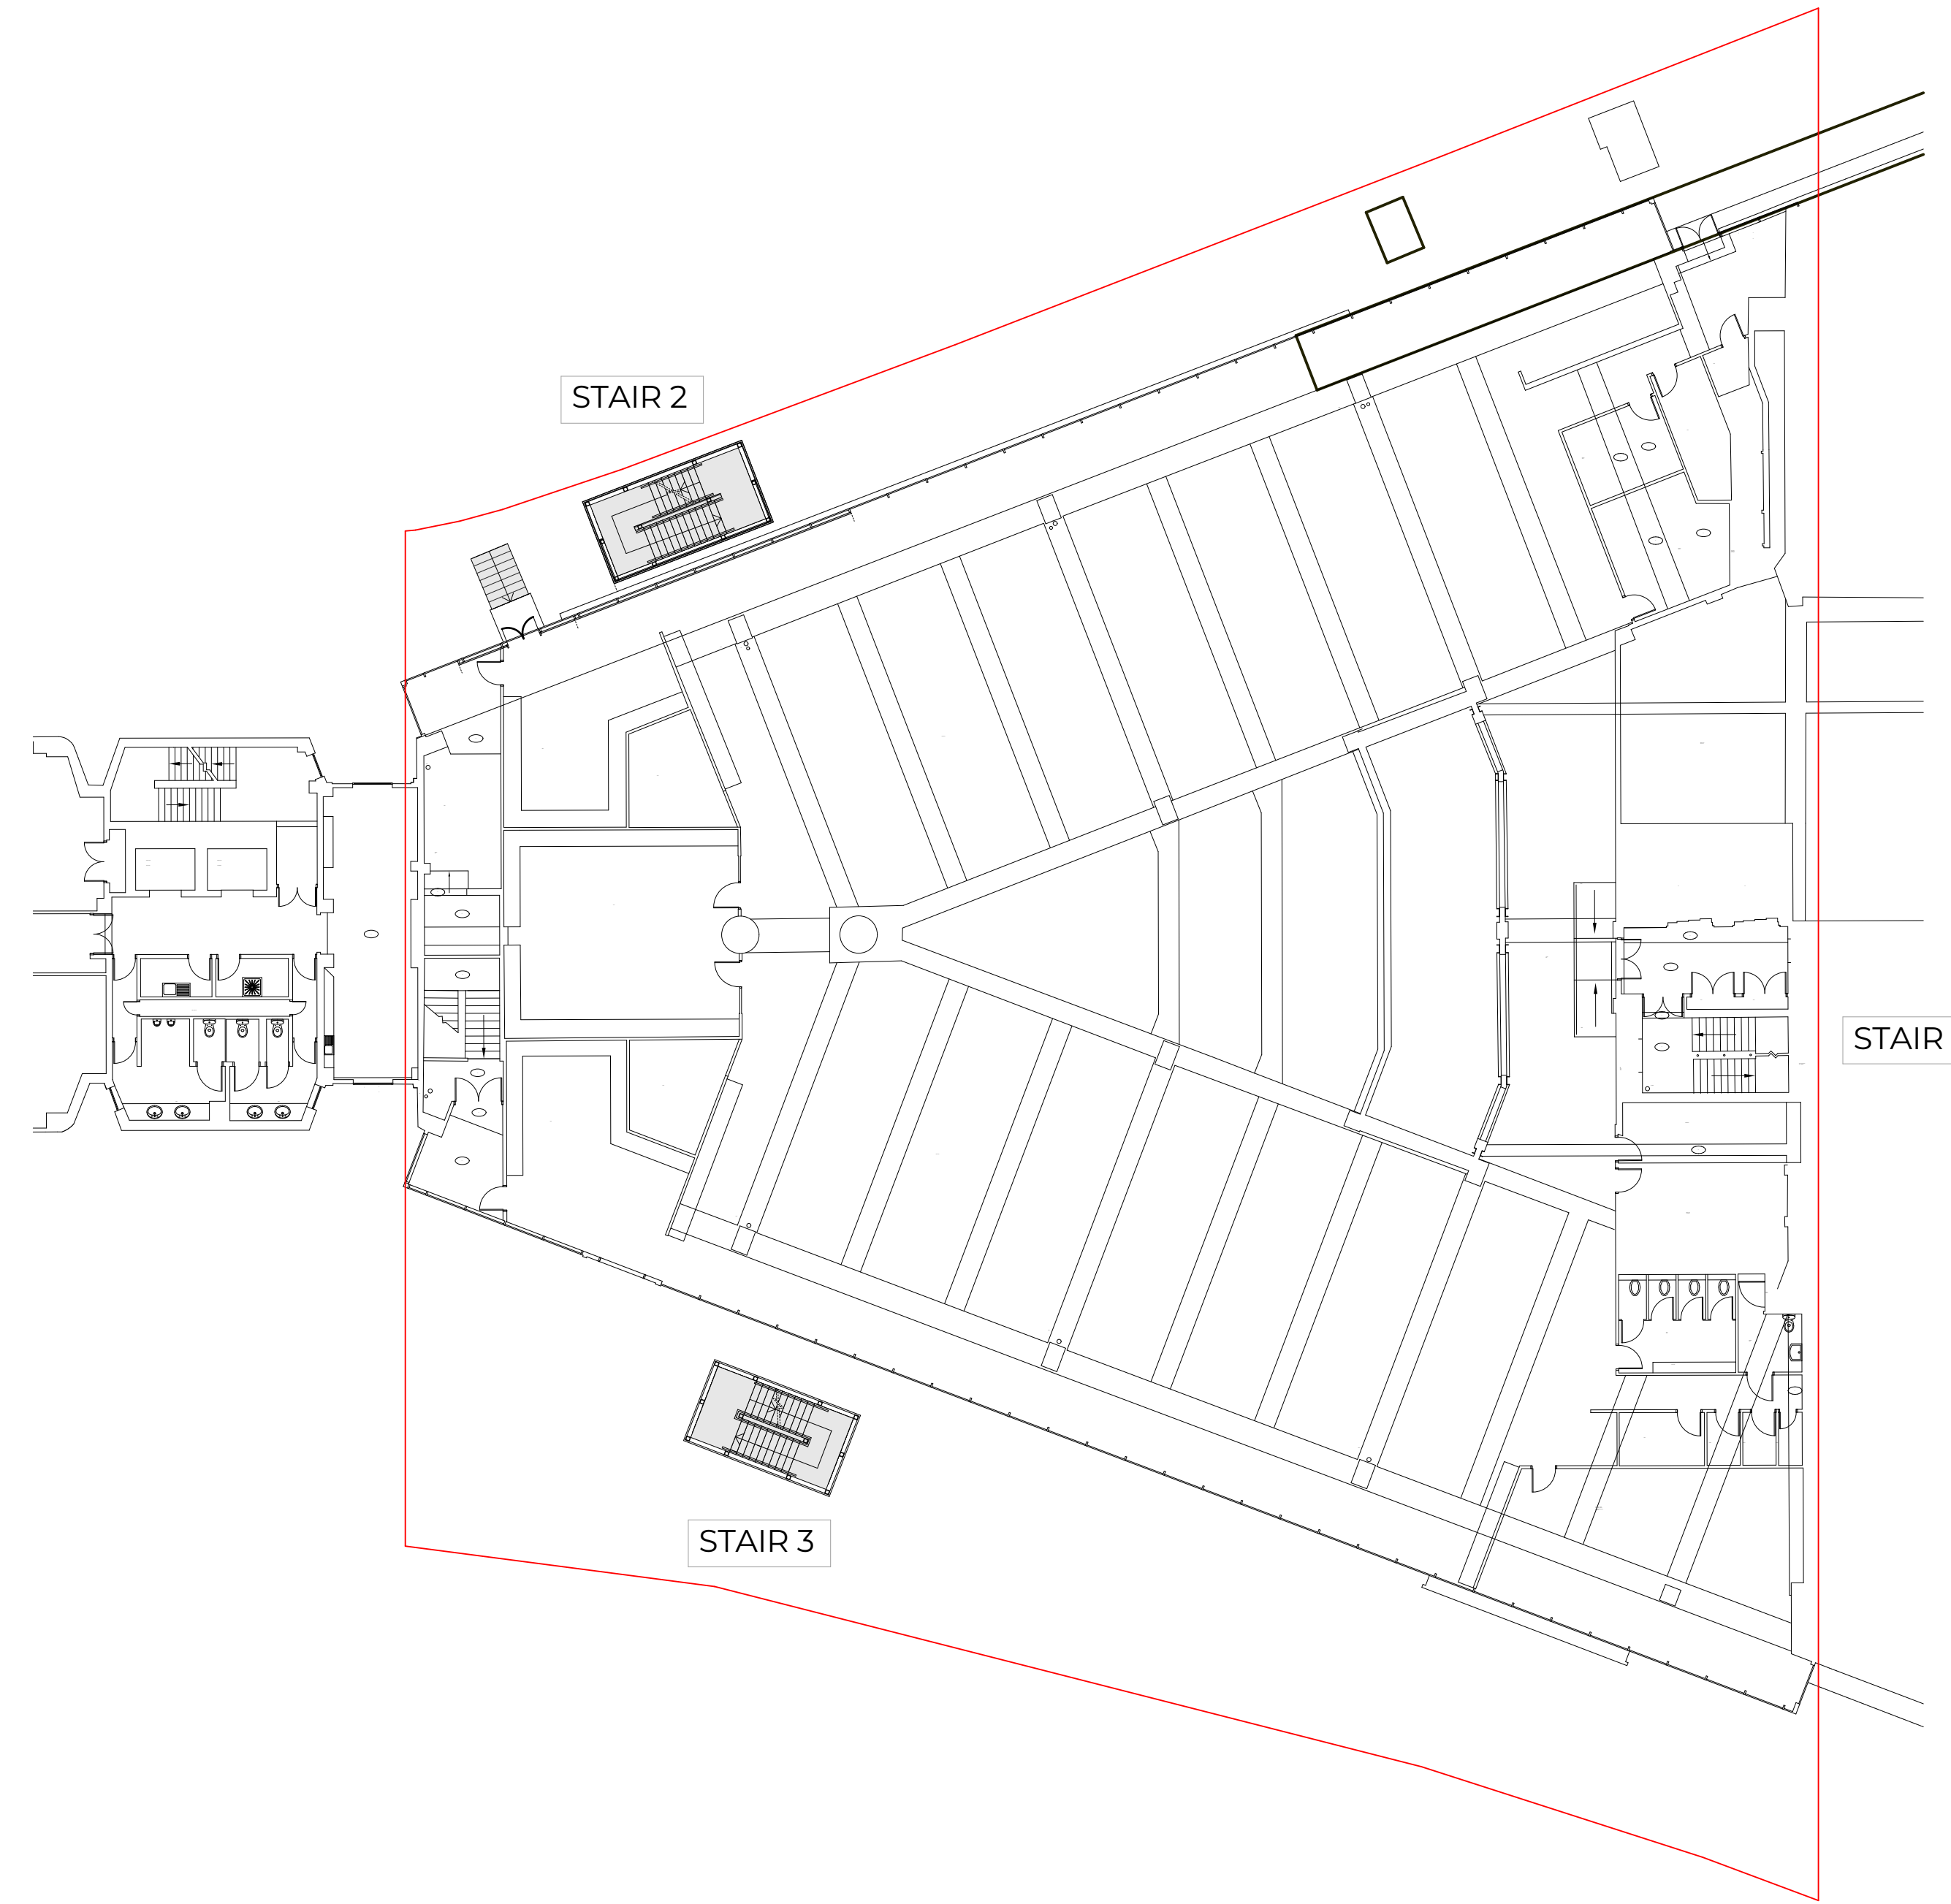

FIRST FLOOR PLAN

Rev	Date	Description	Drawing Name
		  6A St Pancras Way London	Plans
		14 Little Portland Street, London, W1W 8BN T: 020 7637 0601 W: www.reefestates.co.uk	1:200 @A1
		URBAN REEF DESIGN AND CONSTRUCTION 19.12.19	Drawing Status: PLANNING SUBMISSION Date first Issued: 19.12.19 Layout ID: 06