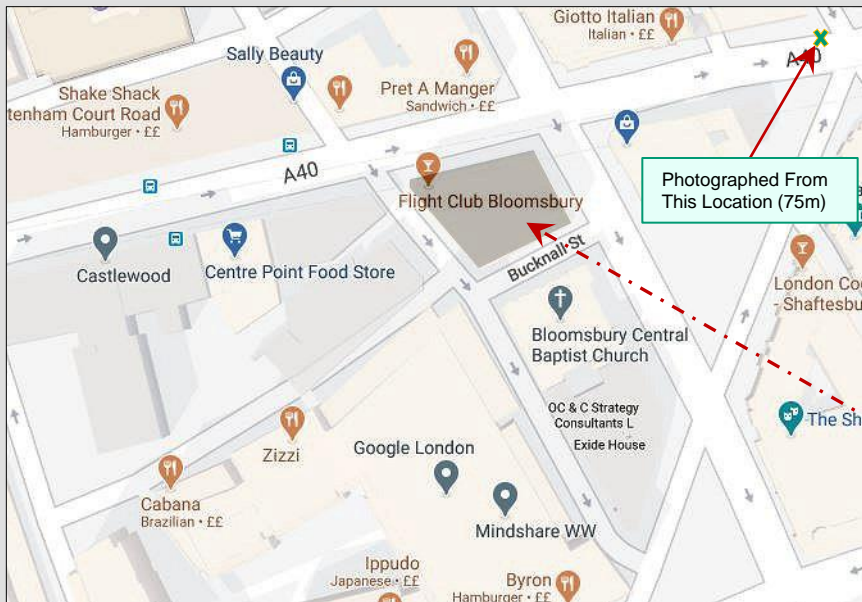

Existing Southwest Elevation

Proposed Southwest Elevation

CLARKE telecom Unit E, Madison Place, Northampton Rd M40 5GM O2

SPD SPD CAD services Montage Date: 02.04.20

Photographed From This Location (75m)

Rooftop Site Albion House

Rooftop Site Albion House

Site No. CTIL242202-20 TEF15321  
Site Name. Albion House  
55-59 New Oxford Street. London. WC1A 1BS

Rooftop Site Albion House

Rooftop Site Albion House