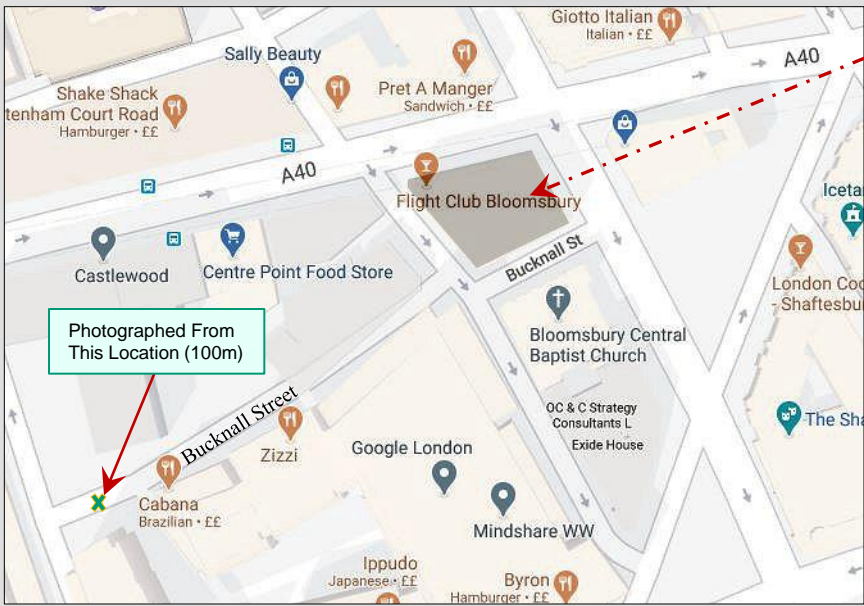

Rooftop Site Albion House

Rooftop Site Albion House