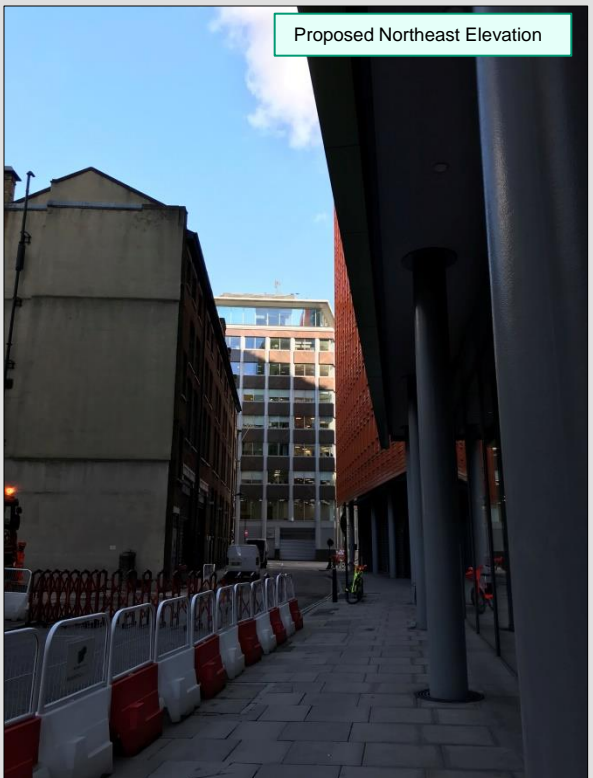

Existing Northeast Elevation

Proposed Northeast Elevation

CLARKE telecom Unit E, Madison Place, Northampton Rd M40 5GM O2

Site No. CTIL242202-20 TEF15321  
Site Name. Albion House  
55-59 New Oxford Street. London. WC1A 1BS

SPD

SPD CAD services Montage Date: 02.04.20

Rooftop Site Albion House

Rooftop Site Albion House

Photographed From This Location (100m)