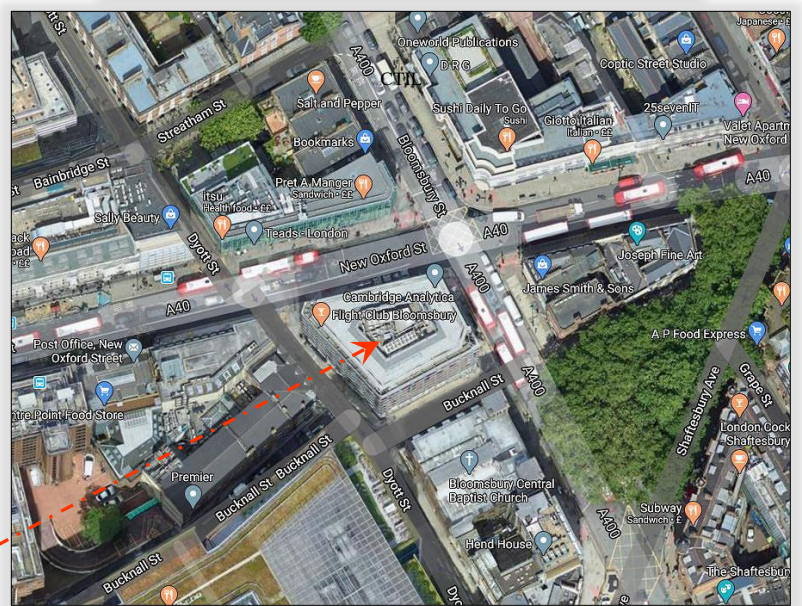

Existing Northeast Elevation

Proposed Northeast Elevation

CLARKE telecom Unit E, Madison Place, Northampton Rd M40 5GM O2

Site No. CTIL242202-20 TEF15321  
Site Name. Albion House  
55-59 New Oxford Street. London. WC1A 1BS

SPD

SPD CAD services Montage Date: 02.04.20

Rooftop Site Albion House

Rooftop Site Albion House

Photographed From This Location (100m)