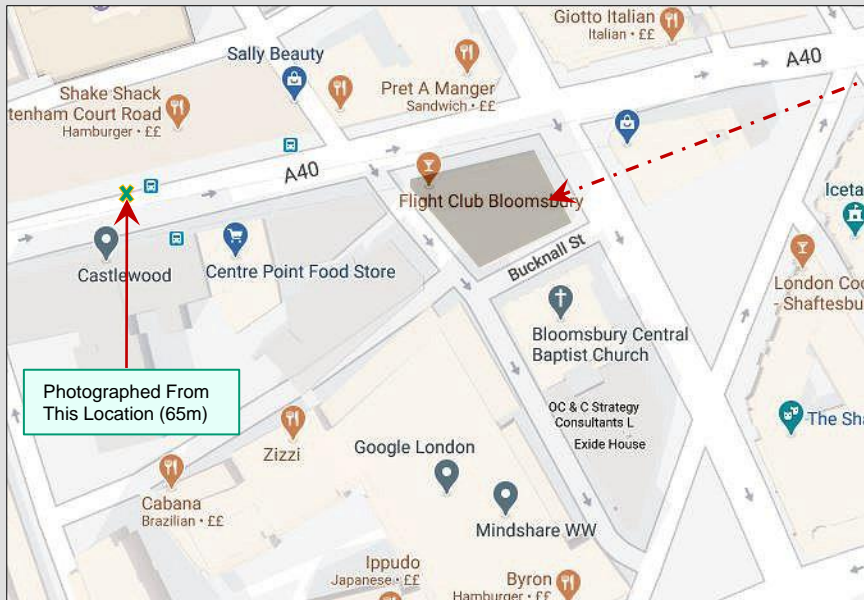

Existing East Elevation

Proposed East Elevation

CLARKE telecom Unit E, Madison Place, Northampton Rd M40 5GM **O2**

SPD SPD CAD services Montage Date: 02.04.20

Photographed From This Location (65m)

Rooftop Site Albion House

Site No. CTIL242202-20 TEF15321
Site Name. Albion House
55-59 New Oxford Street. London. WC1A 1BS

Rooftop Site Albion House