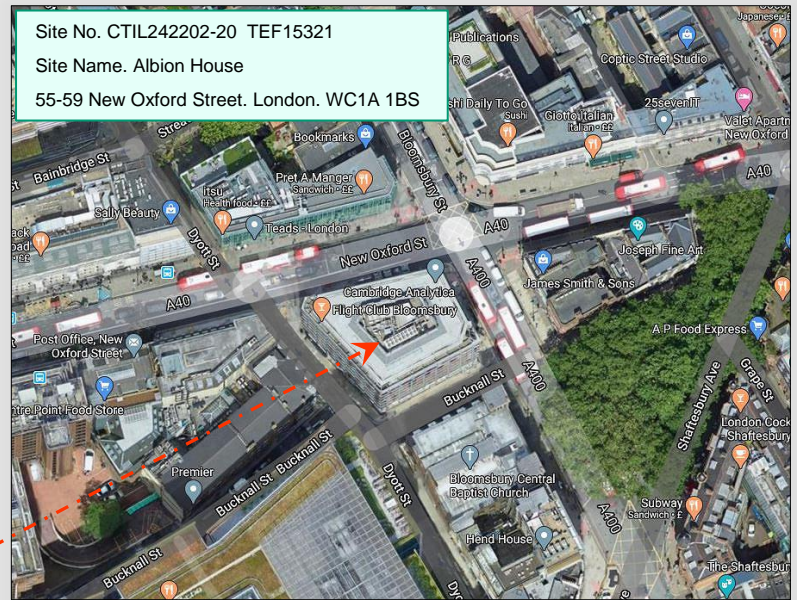

Existing East Elevation

Proposed East Elevation

CLARKE telecom Unit E, Madison Place, Northampton Rd M40 5GM **O2**

SPD SPD CAD services Montage Date: 02.04.20

Photographed From This Location (65m)

Rooftop Site Albion House

Site No. CTIL242202-20 TEF15321
Site Name. Albion House
55-59 New Oxford Street. London. WC1A 1BS

Rooftop Site Albion House