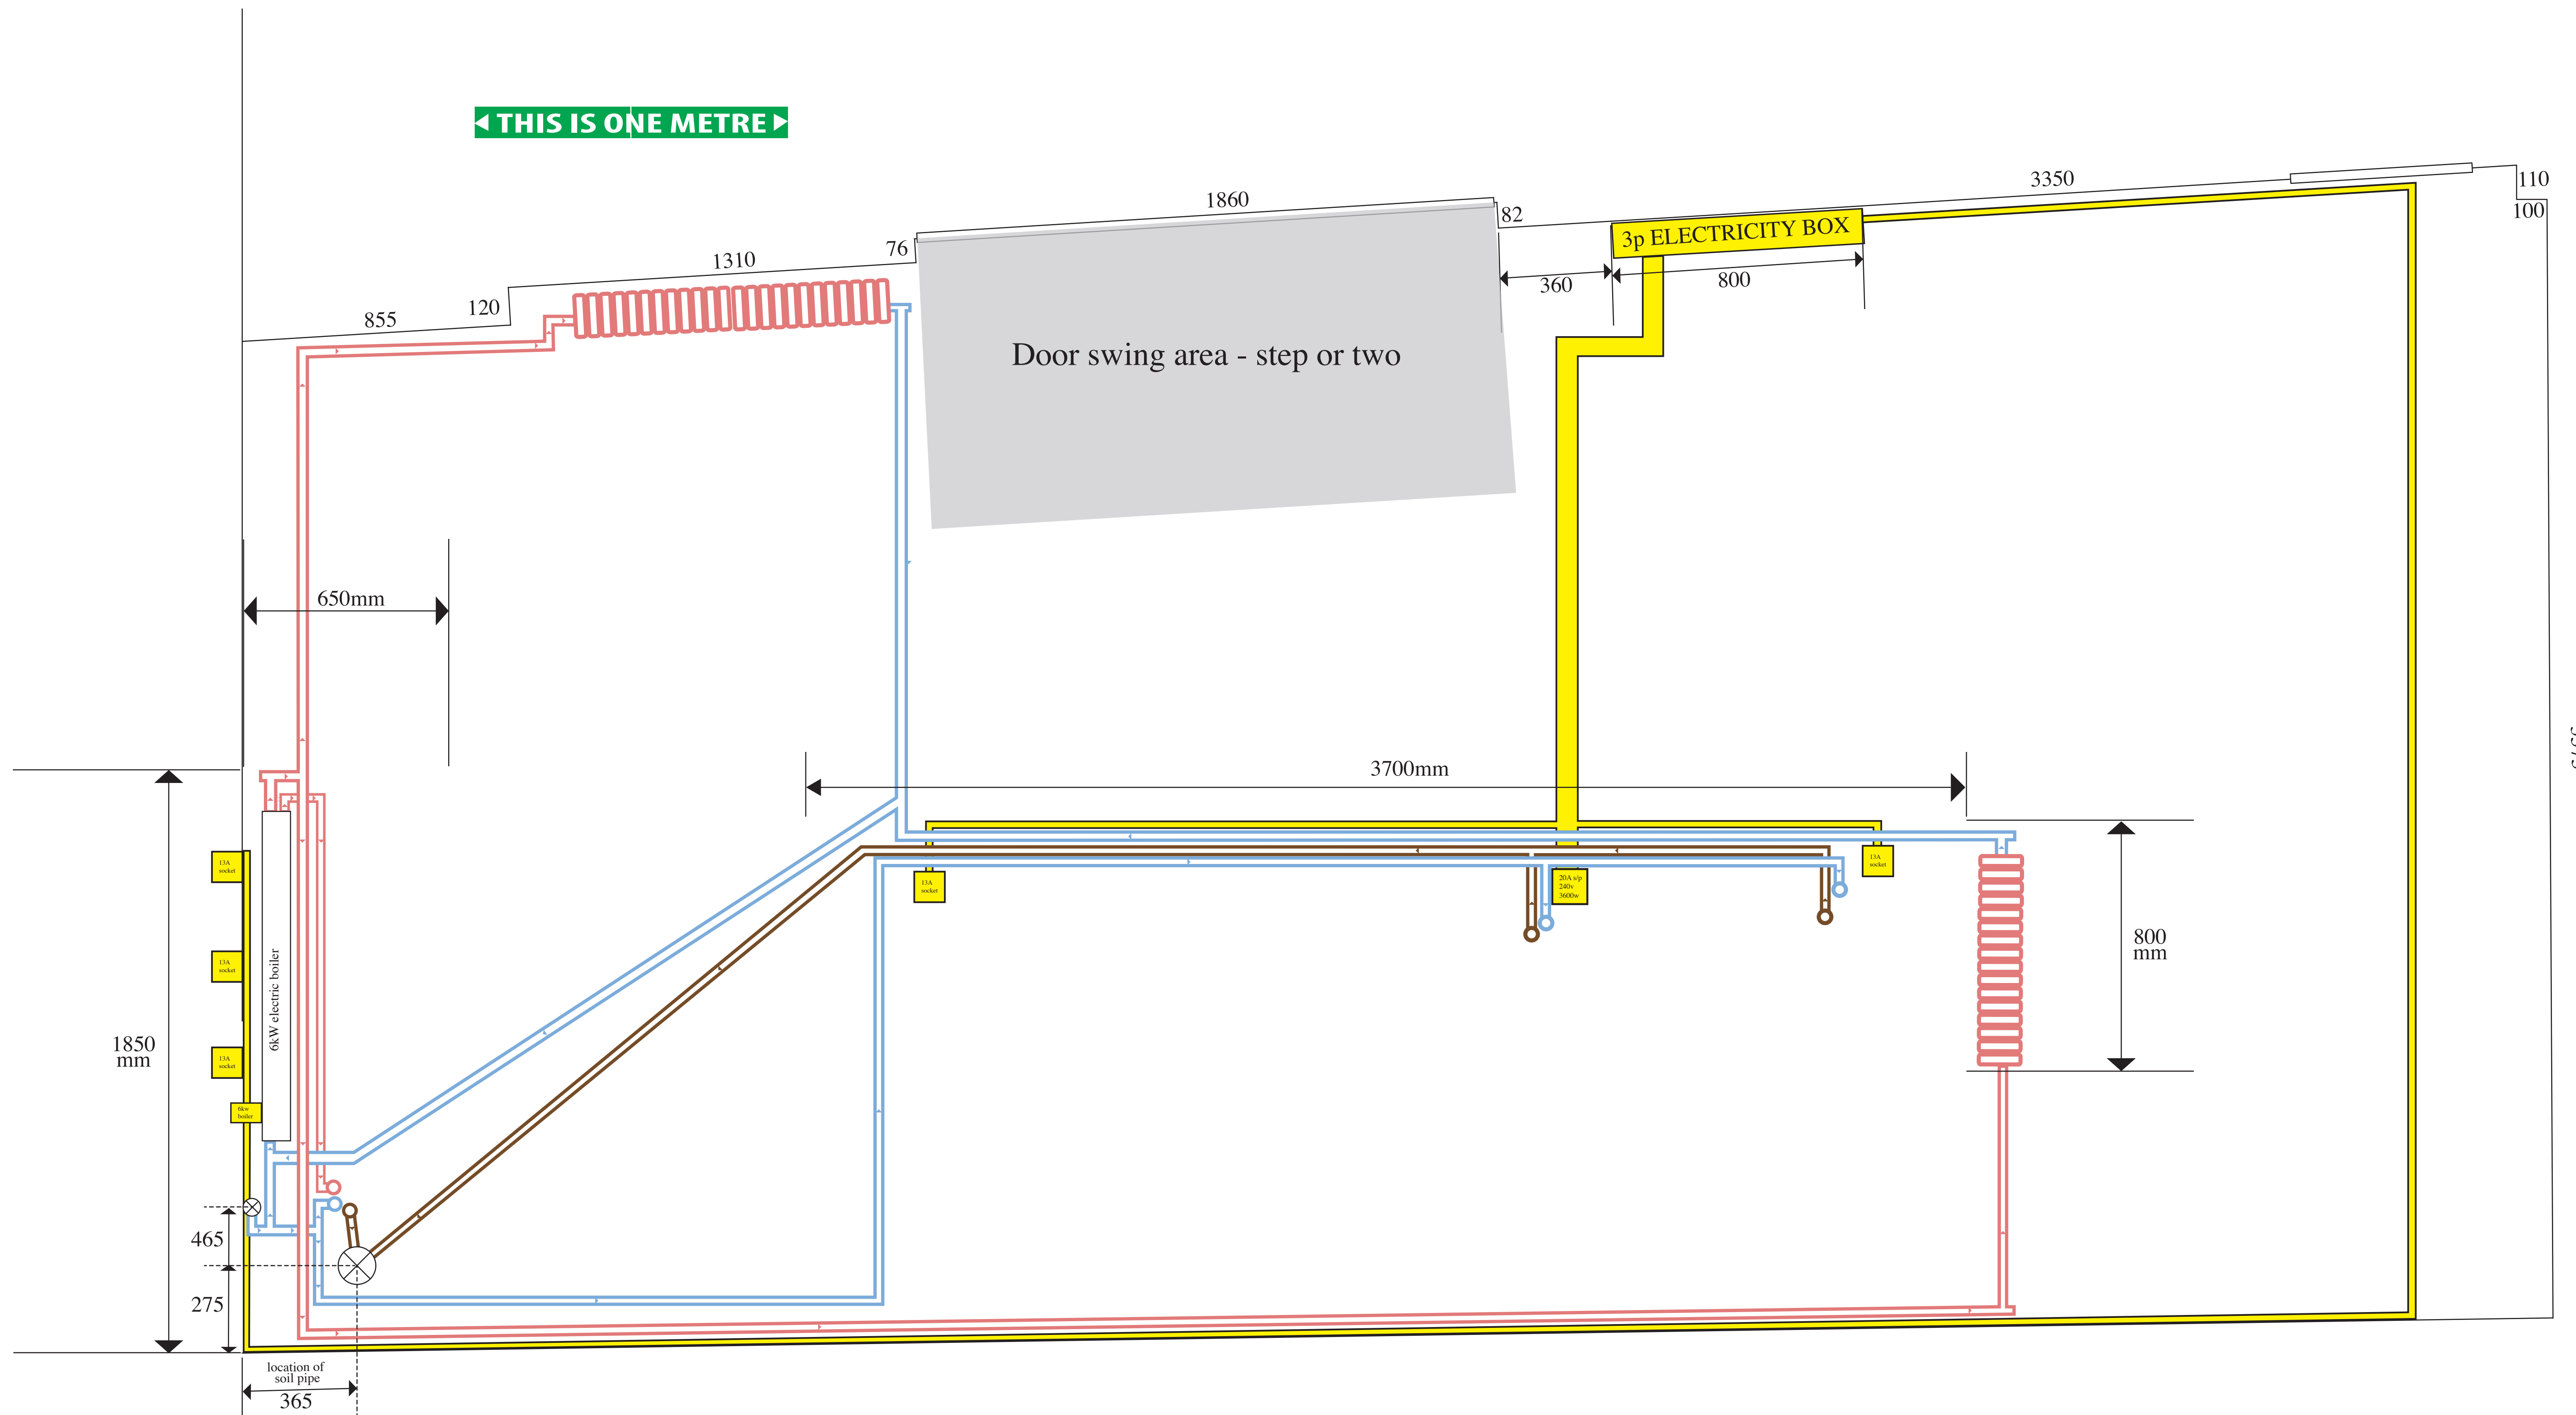

FLEET ACRE LTD

52a Prince of Wales Road, NW5 3NN

WILKIN STREET MEWS

PLAN - Scale is 1:10 - give or take a few MM