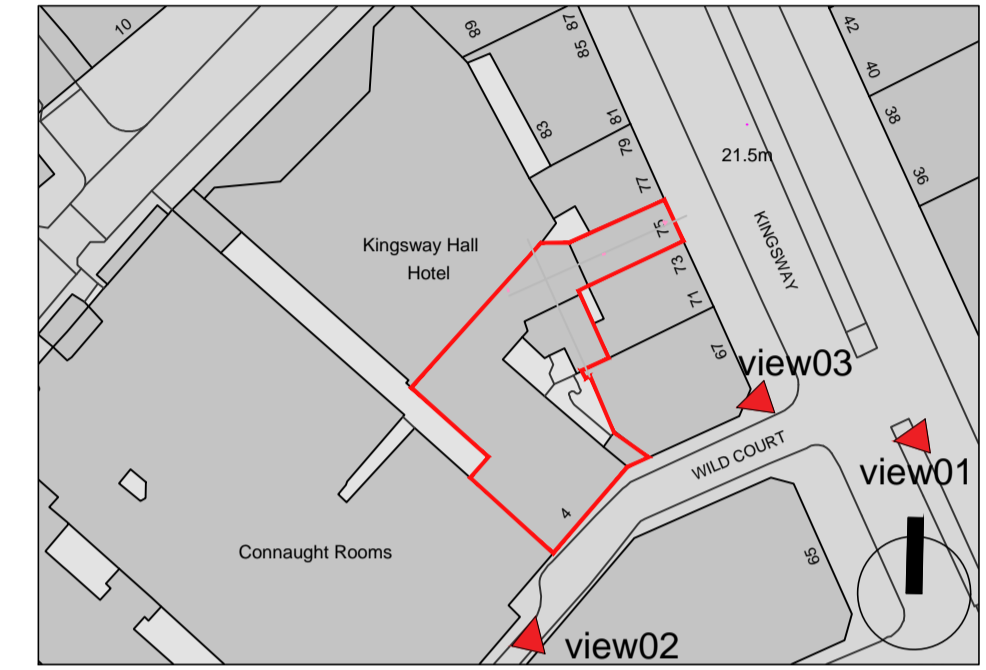

KINGSWAY VIEW 01

VIEW 02

ZOOM 03

SHADE IMPACT ON 21ST OF JUNE AT 2pm

KINGSWAY VIEW 01

VIEW 02

VIEW 03

SHADE IMPACT ON 21ST OF JUNE AT 6pm

P1 30/03/20 PV PANELS VIEWS FOR APPROVAL			
REV DATE	BY	CKD DESCRIPTION	
PROJECT TITLE			
4 WILD COURT LONDON WC2B 4AU			
DRAWING TITLE			
ROOF LEVEL OVERSHADING MODEL			
DRAWN	DATE	CHECKED	DATE
AG	30/03/20	PA	30/03/20
DRAWING STATUS			SCALE @A1
FOR APPROVAL			1:50
JOB NO	DRAWING NO	REV	
C0694	KG-XX-XX-DR-E-91_001	P1	