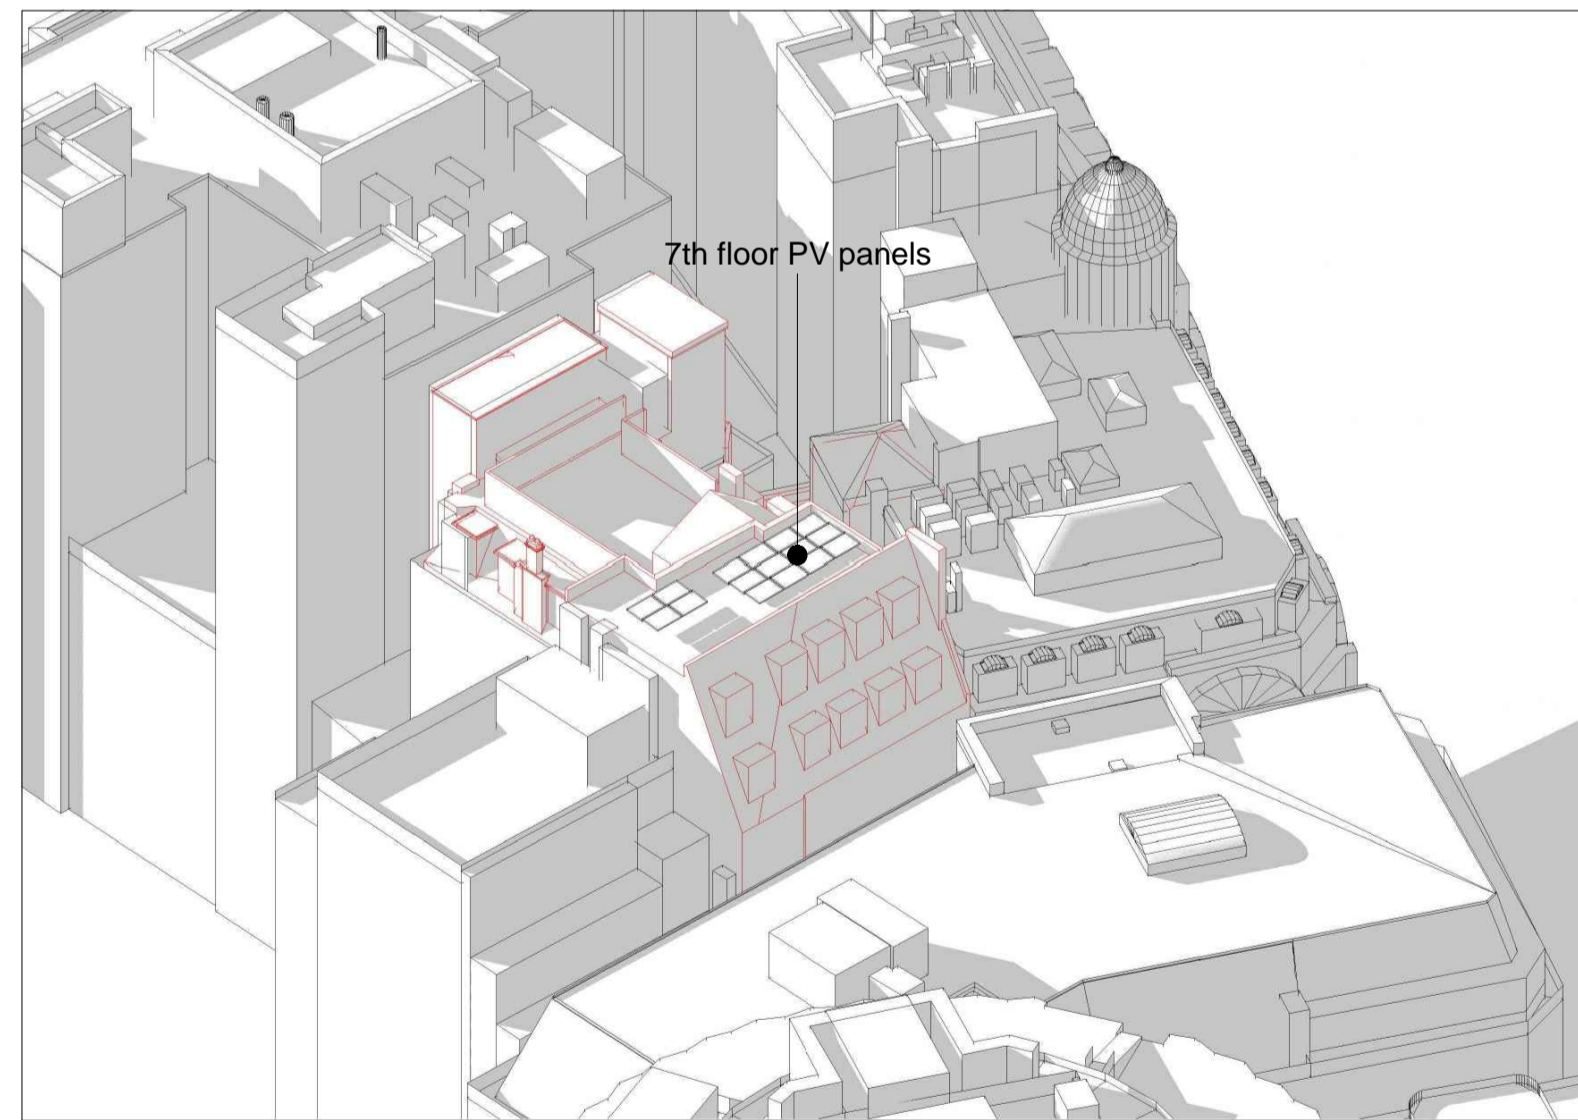

KINGSWAY VIEW 01

VIEW 02

ZOOM 03

SHADE IMPACT ON 21ST OF JUNE AT 2pm

KINGSWAY VIEW 01

VIEW 02

VIEW 03

SHADE IMPACT ON 21ST OF JUNE AT 6pm

P1 30/03/20 PV PANELS VIEWS FOR APPROVAL			
REV DATE	BY	CKD DESCRIPTION	
PROJECT TITLE			
4 WILD COURT LONDON WC2B 4AU			
DRAWING TITLE			
ROOF LEVEL OVERSHADING MODEL			
DRAWN	DATE	CHECKED	DATE
AG	30/03/20	PA	30/03/20
DRAWING STATUS			SCALE @A1
FOR APPROVAL			1:50
JOB NO	DRAWING NO	REV	
C0694	KG-XX-XX-DR-E-91_001	P1	