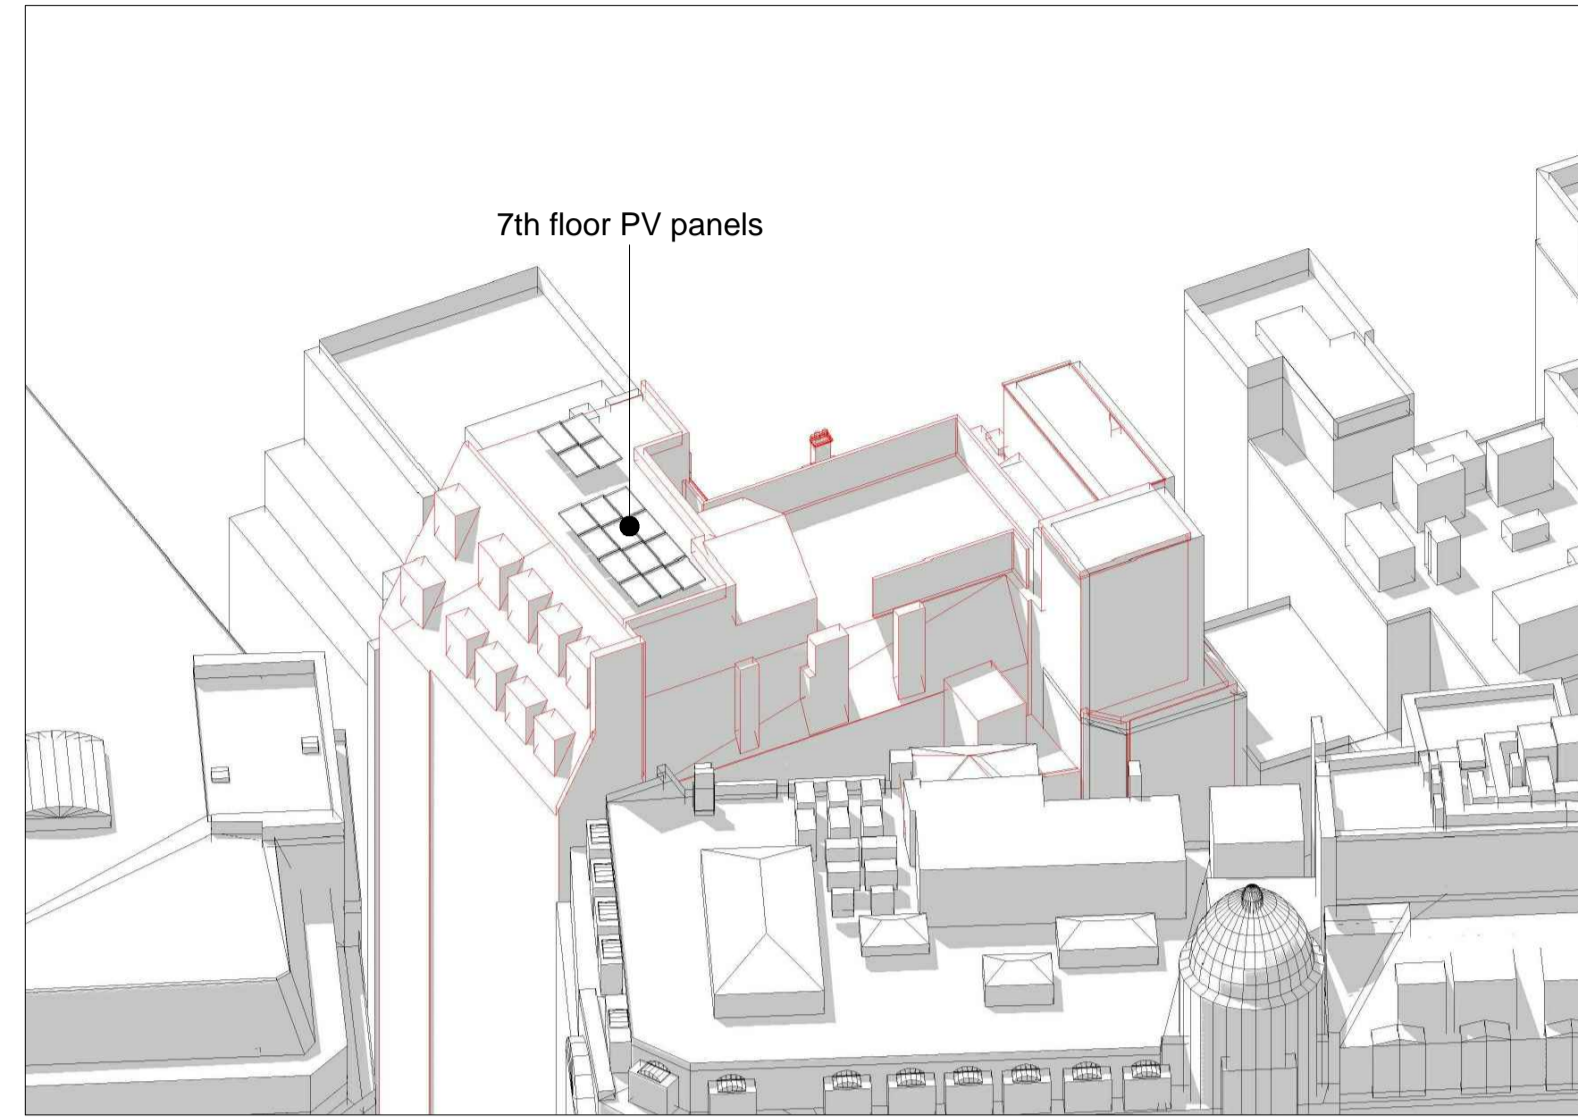

ZOOM 03

SHADE IMPACT ON 21ST OF JUNE AT 2pm

SHADE IMPACT ON 21ST OF JUNE AT 6pm

P1 30/03/20 PV PANELS VIEWS FOR APPROVAL			
REV DATE	BY	CKD DESCRIPTION	
PROJECT TITLE			
4 WILD COURT LONDON WC2B 4AU			
DRAWING TITLE			
ROOF LEVEL OVERSHADING MODEL			
DRAWN	DATE	CHECKED	DATE
AG	30/03/20	PA	30/03/20
DRAWING STATUS			SCALE @A1
FOR APPROVAL			1:50
JOB NO	DRAWING NO	REV	
C0694	KG-XX-XX-DR-E-91_001	P1