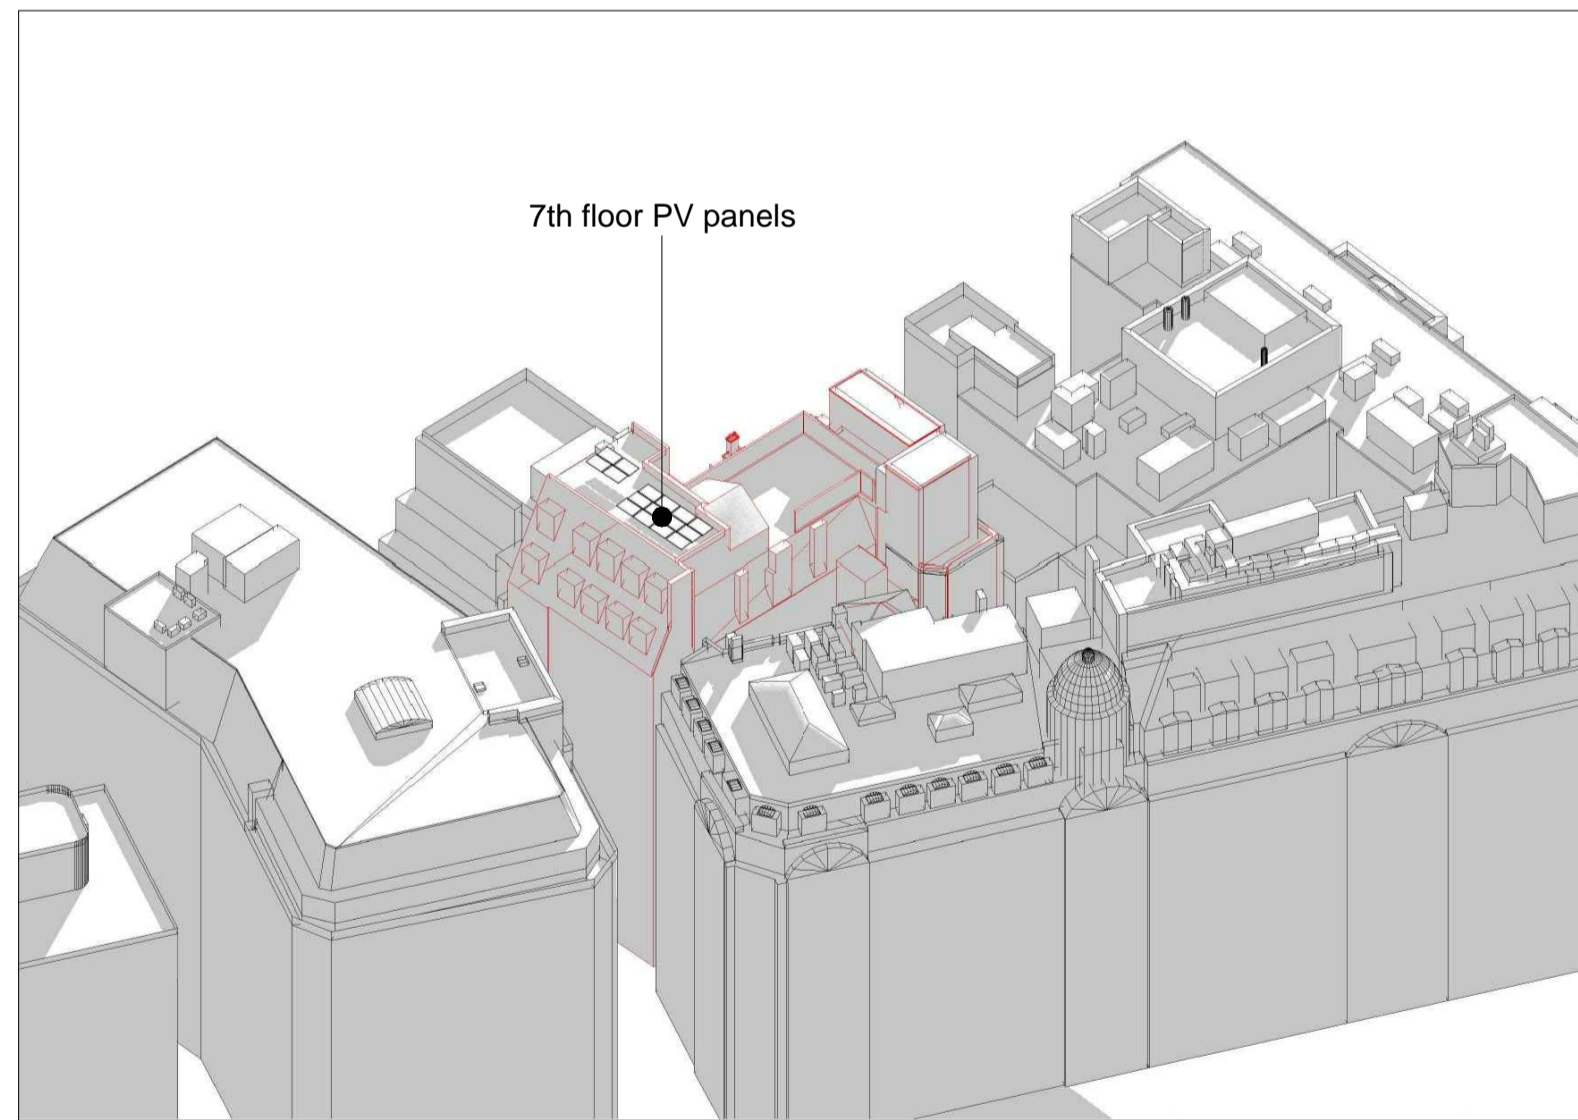

KINGSWAY VIEW 01