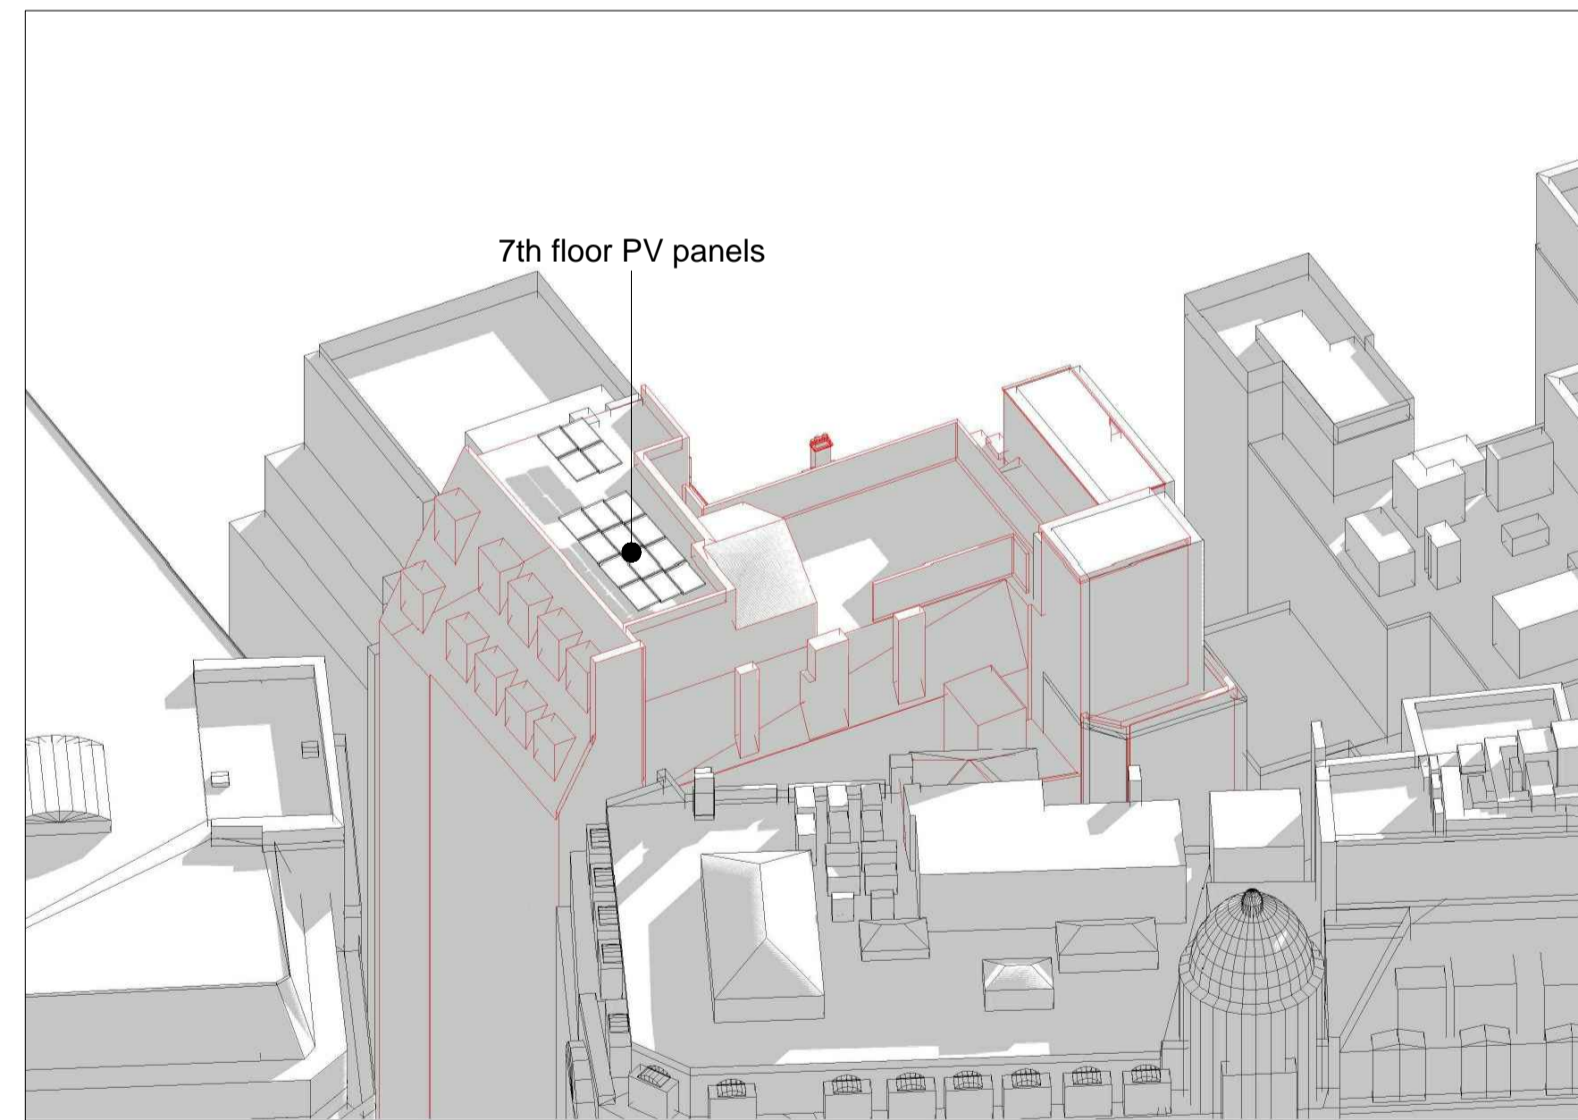

VIEW 03

SHADE IMPACT ON 21ST OF JUNE AT 6pm

P1 30/03/20 PV PANELS VIEWS FOR APPROVAL			
REV DATE	BY	CKD DESCRIPTION	
PROJECT TITLE			
4 WILD COURT LONDON WC2B 4AU			
DRAWING TITLE			
ROOF LEVEL OVERSHADING MODEL			
DRAWN	DATE	CHECKED	DATE
AG	30/03/20	PA	30/03/20
DRAWING STATUS			SCALE @A1
FOR APPROVAL			1:50
JOB NO	DRAWING NO	REV	
C0694	KG-XX-XX-DR-E-91_001	P1