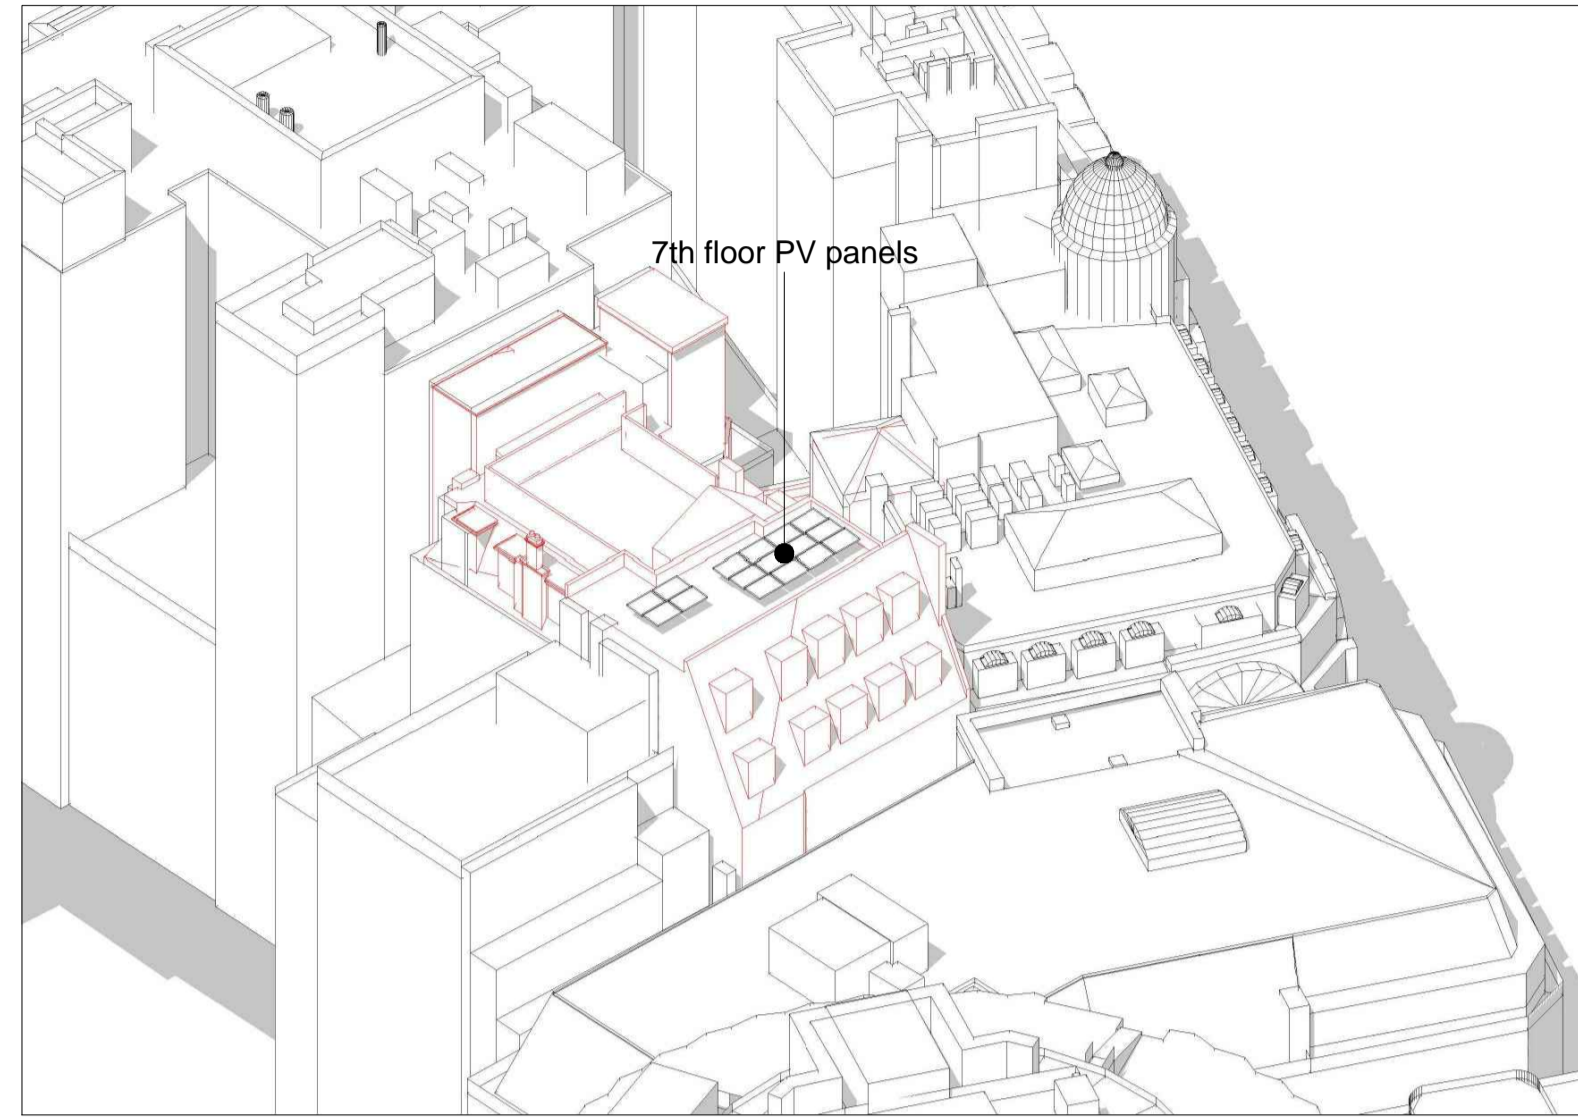

VIEW 02

SHADE IMPACT ON 21ST OF JUNE AT 2pm

SHADE IMPACT ON 21ST OF JUNE AT 6pm

P1 30/03/20 PV PANELS VIEWS FOR APPROVAL			
REV DATE	BY	CKD DESCRIPTION	
PROJECT TITLE			
4 WILD COURT LONDON WC2B 4AU			
DRAWING TITLE			
ROOF LEVEL OVERSHADING MODEL			
DRAWN	DATE	CHECKED	DATE
AG	30/03/20	PA	30/03/20
DRAWING STATUS			SCALE @A1
FOR APPROVAL			1:50
JOB NO	DRAWING NO	REV	
C0694	KG-XX-XX-DR-E-91_001	P1