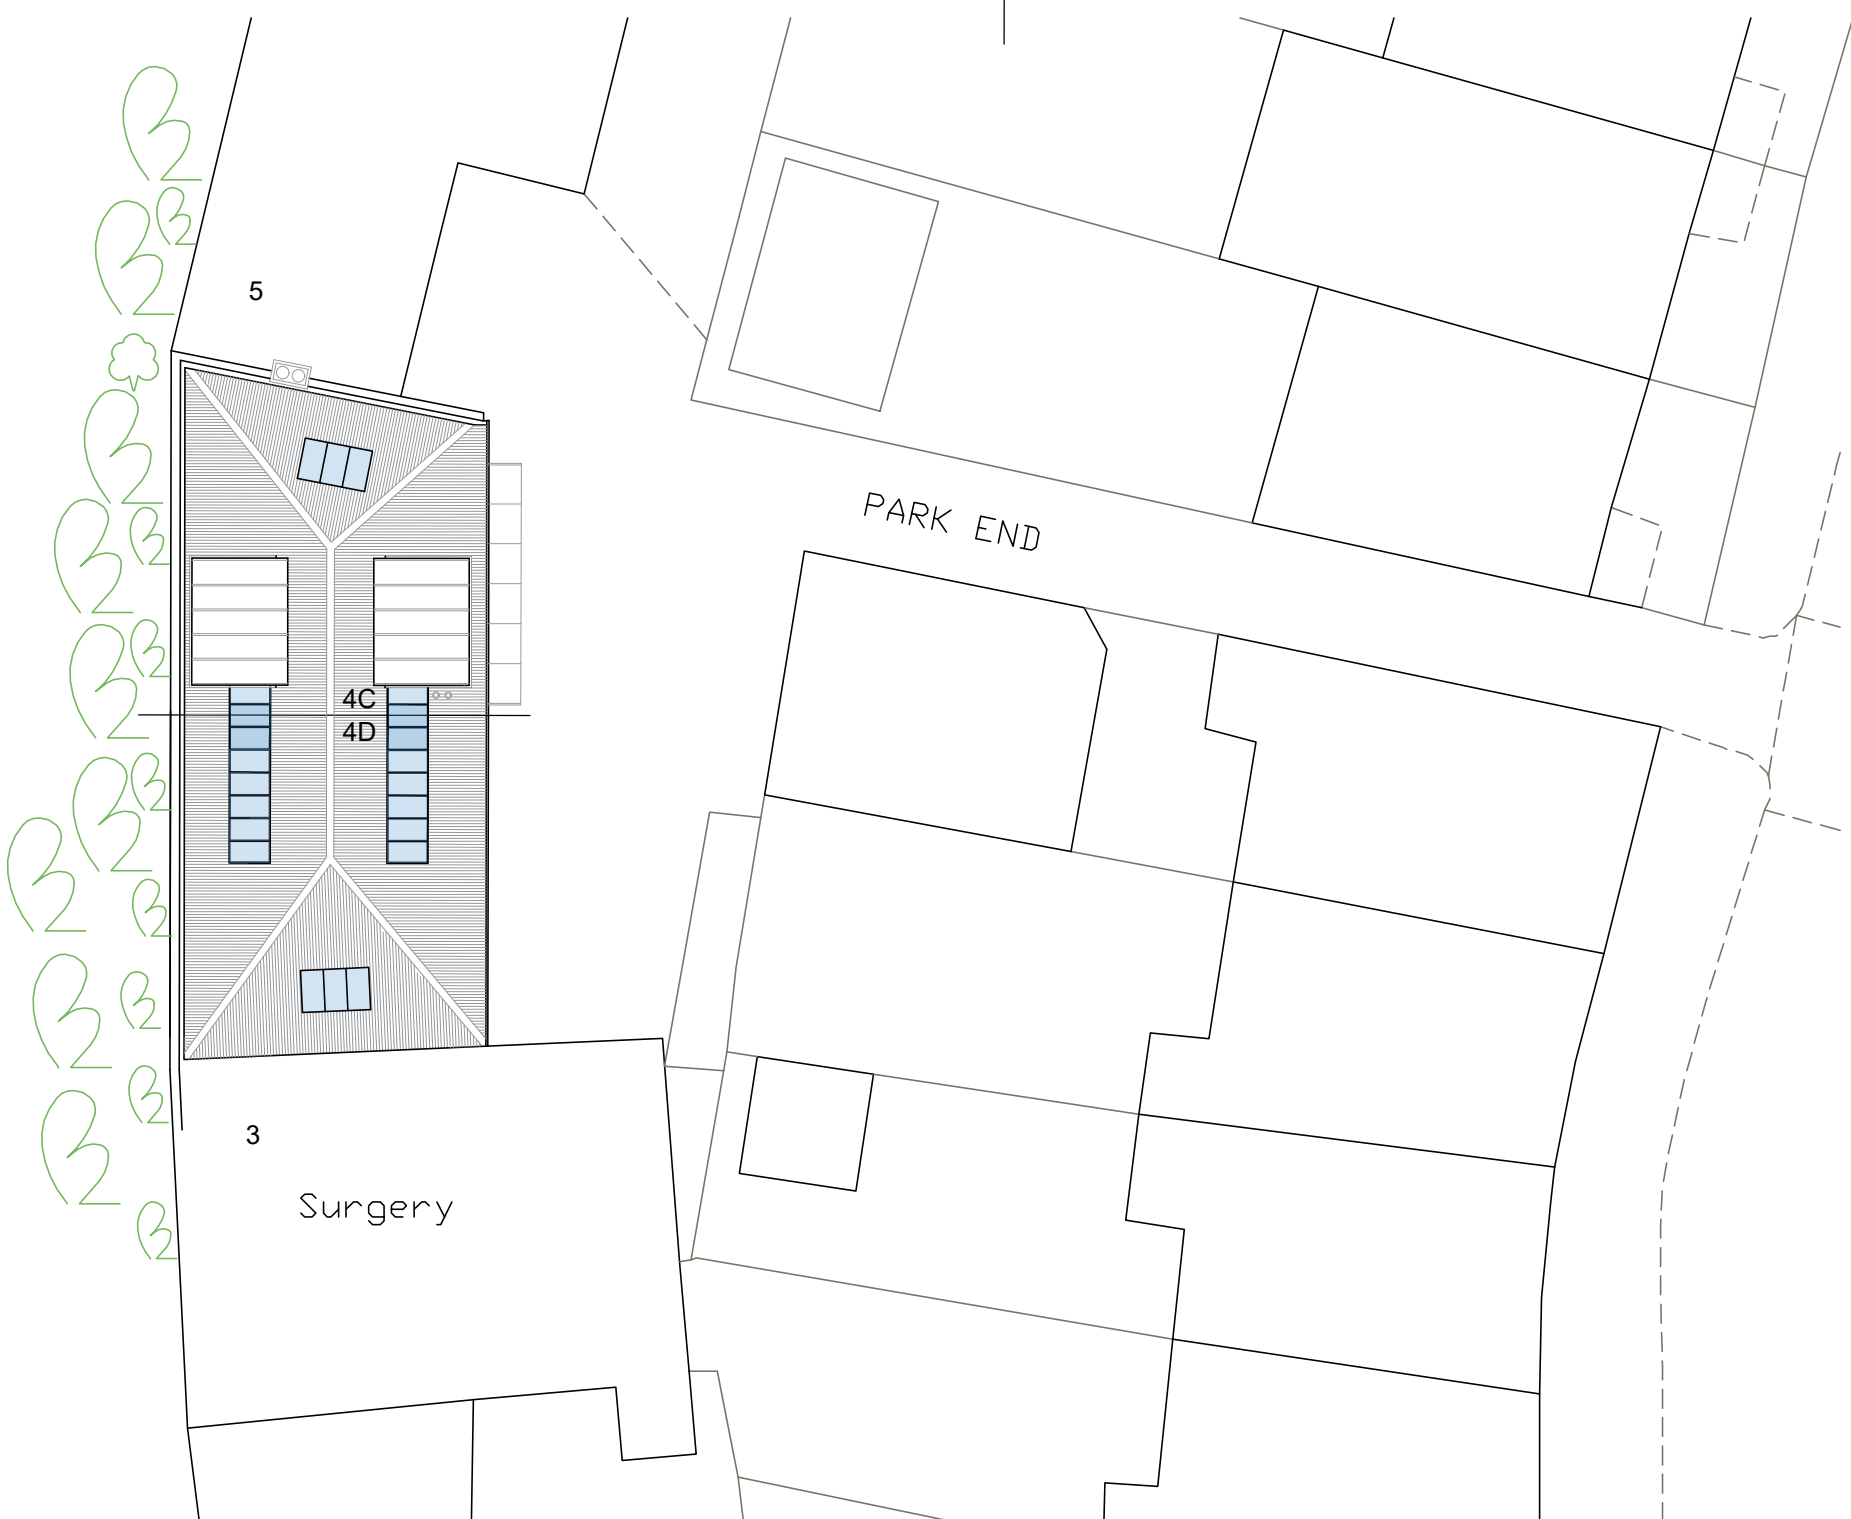

© Crown copyright and database rights 2020 OS 100035409

Reproduction in whole or in part is prohibited

without the permission of Ordnance Survey.

Metres

Location Plan 1:1250

Block Plan 1:200

Hanoman Architecture & Design Ltd.

Date

April20

Scale

1:1250 &  
1:200 @ A3

Dwg.no.

**PL.01**

Rev.