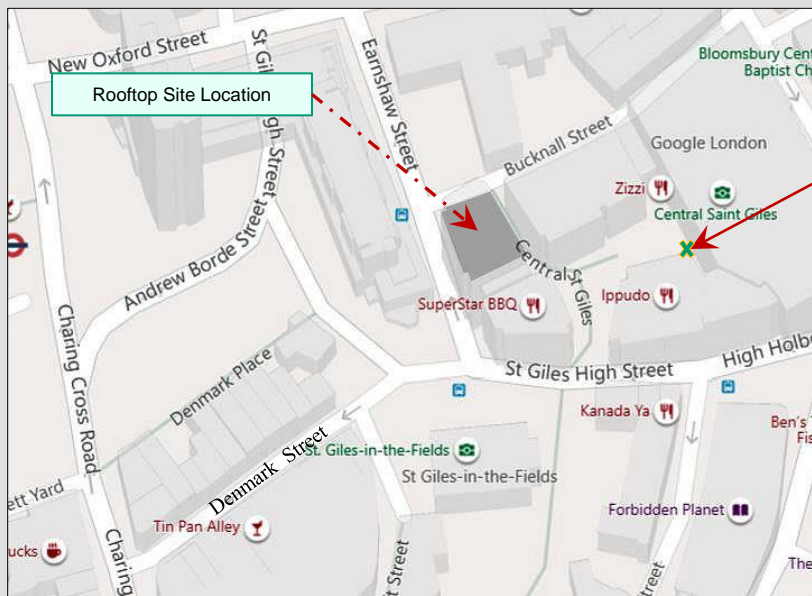

Existing West Elevation

Proposed West Elevation

Rooftop Site Location

CLARKE
telecom O₂
Unit E, Madison Place,
Northampton Rd M40 5GM

Photographed From
This Location (50m)

SPD

SPD CAD services
Montage - Date: 27.03.20

Rooftop Site
Location

Site No. CTIL242201-20 TEF15320
Site Name. Central St. Giles
1 St. Giles High Street, London. WC2H 8AG