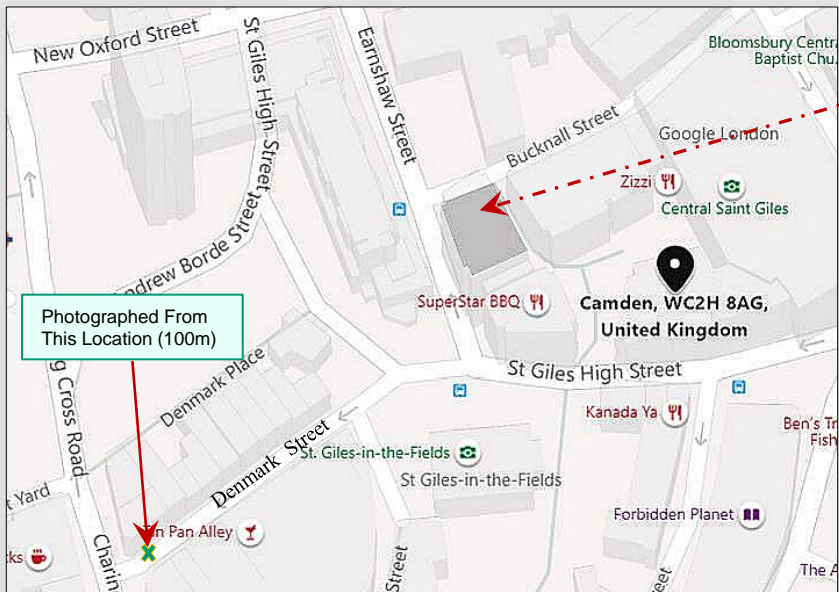

Existing East Elevation

CLARKE  
telecom O<sub>2</sub>  
Unit E, Madison Place,  
Northampton Rd M40 5GM

Proposed East Elevation

Photographed From This Location (100m)

Rooftop Site Location

Rooftop Site Location

SPD Montage  
SPD CAD services  
Date: 25.03.20

Site No. CTIL242201-20 TEF15320  
Site Name. Central St. Giles  
1 St. Giles High Street, London. WC2H 8AG