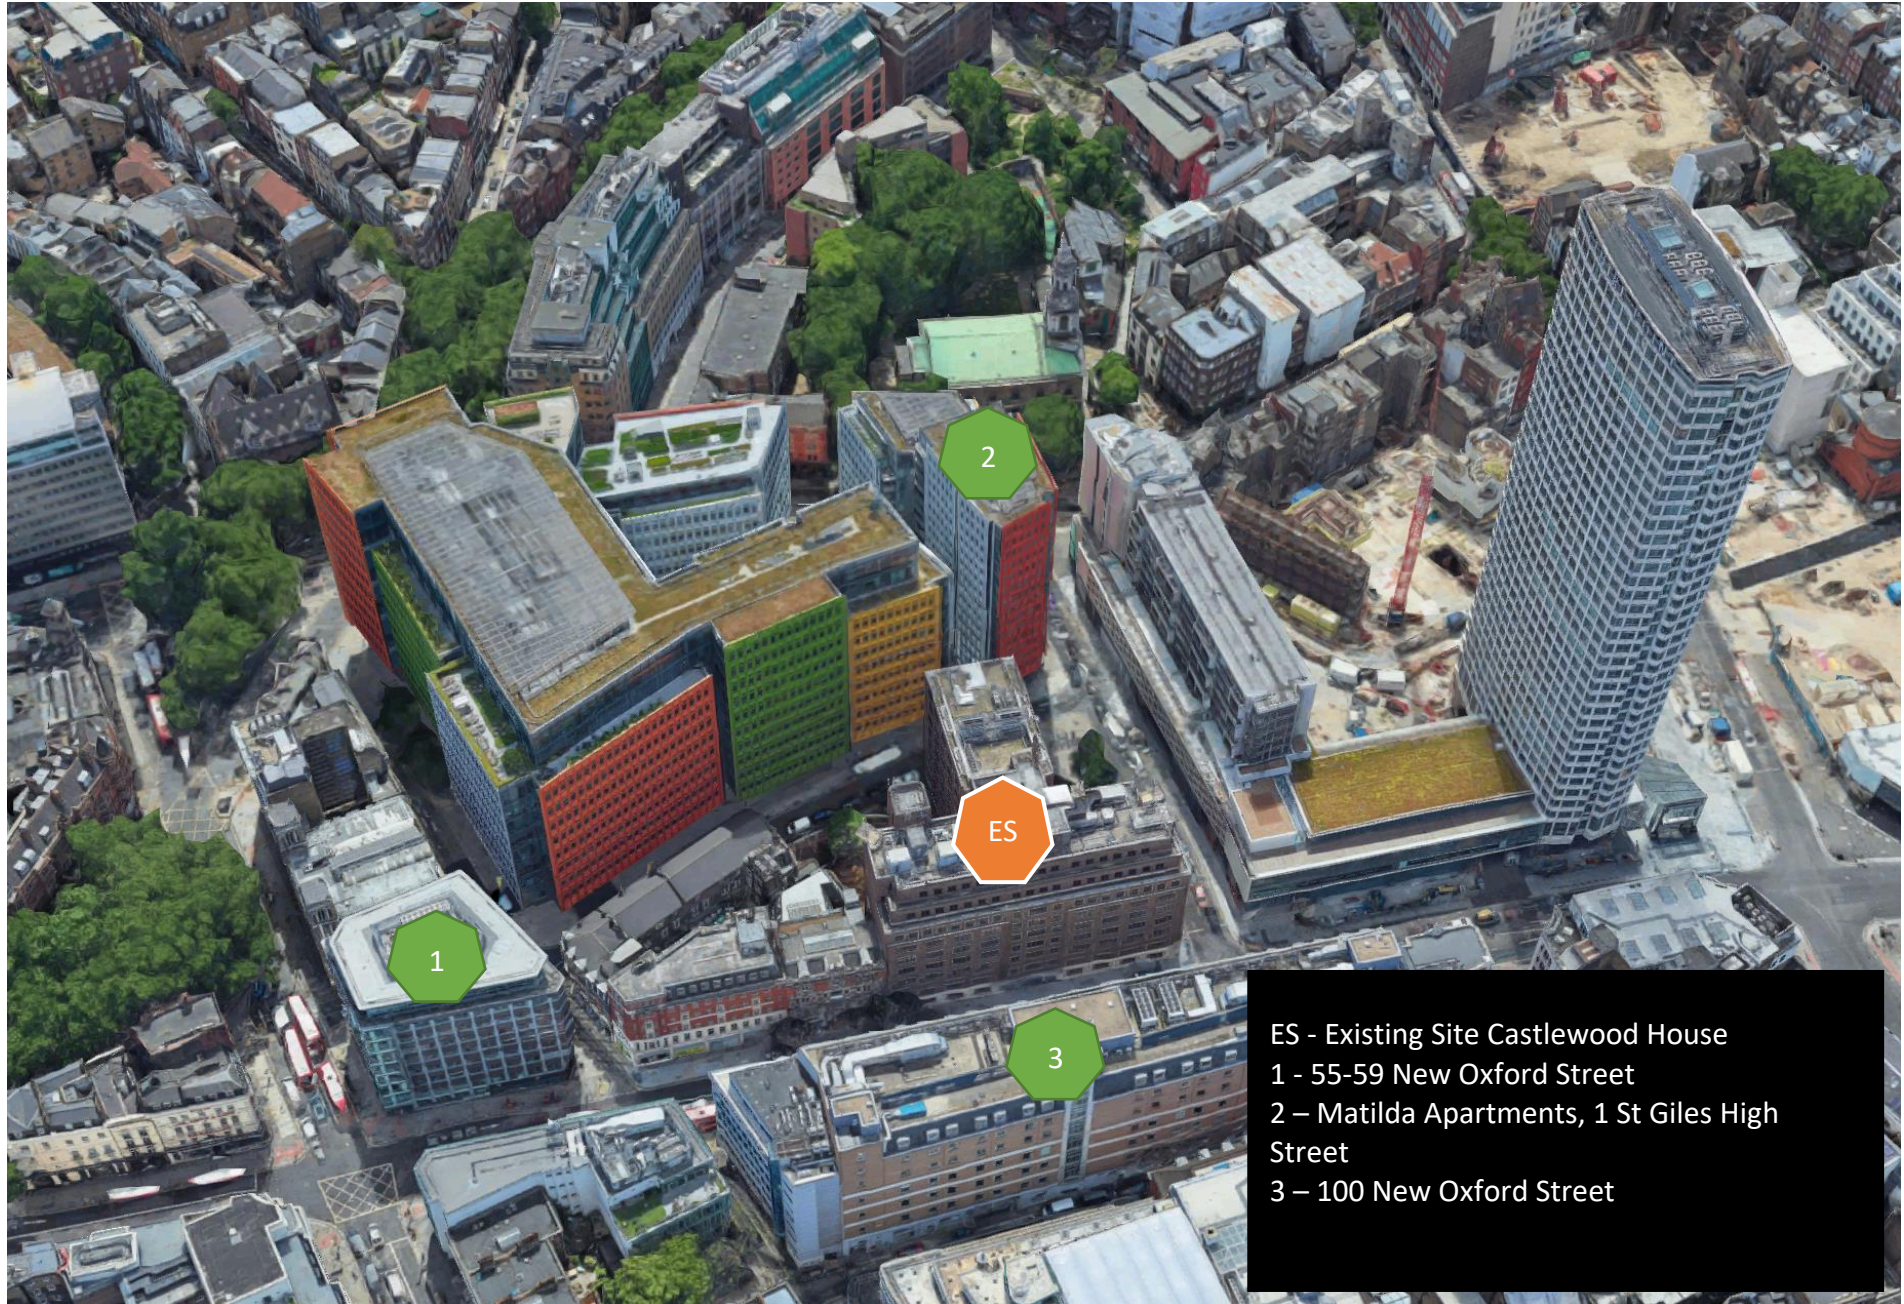

Castlewood House, New Oxford Street, London, WC1A 7DS
Existing Site & Replacement Sites

ES - Existing Site Castlewood House
1 - 55-59 New Oxford Street
2 - Matilda Apartments, 1 St Giles High Street
3 - 100 New Oxford Street