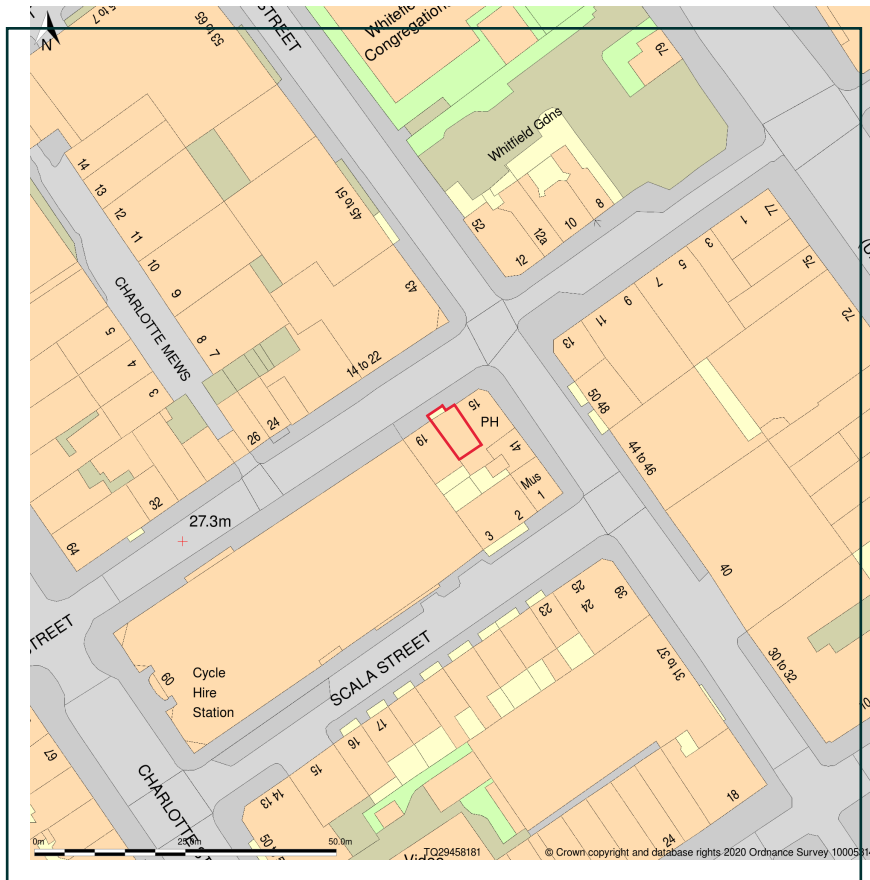

17, Tottenham Street, London, Camden, W1T 2AL

Site Plan shows area bounded by: 529389.23, 181740.25 529530.65, 181881.67 (at a scale of 1:1250), OSGridRef: TQ29458181. The representation of a road, track or path is no evidence of a right of way. The representation of features as lines is no evidence of a property boundary.

Produced on 9th Mar 2020 from the Ordnance Survey National Geographic Database and incorporating surveyed revision available at this date. Reproduction in whole or part is prohibited without the prior permission of Ordnance Survey. © Crown copyright 2020. Supplied by www.buyaplan.co.uk a licensed Ordnance Survey partner (100053143). Unique plan reference: #00501969-45EF9E