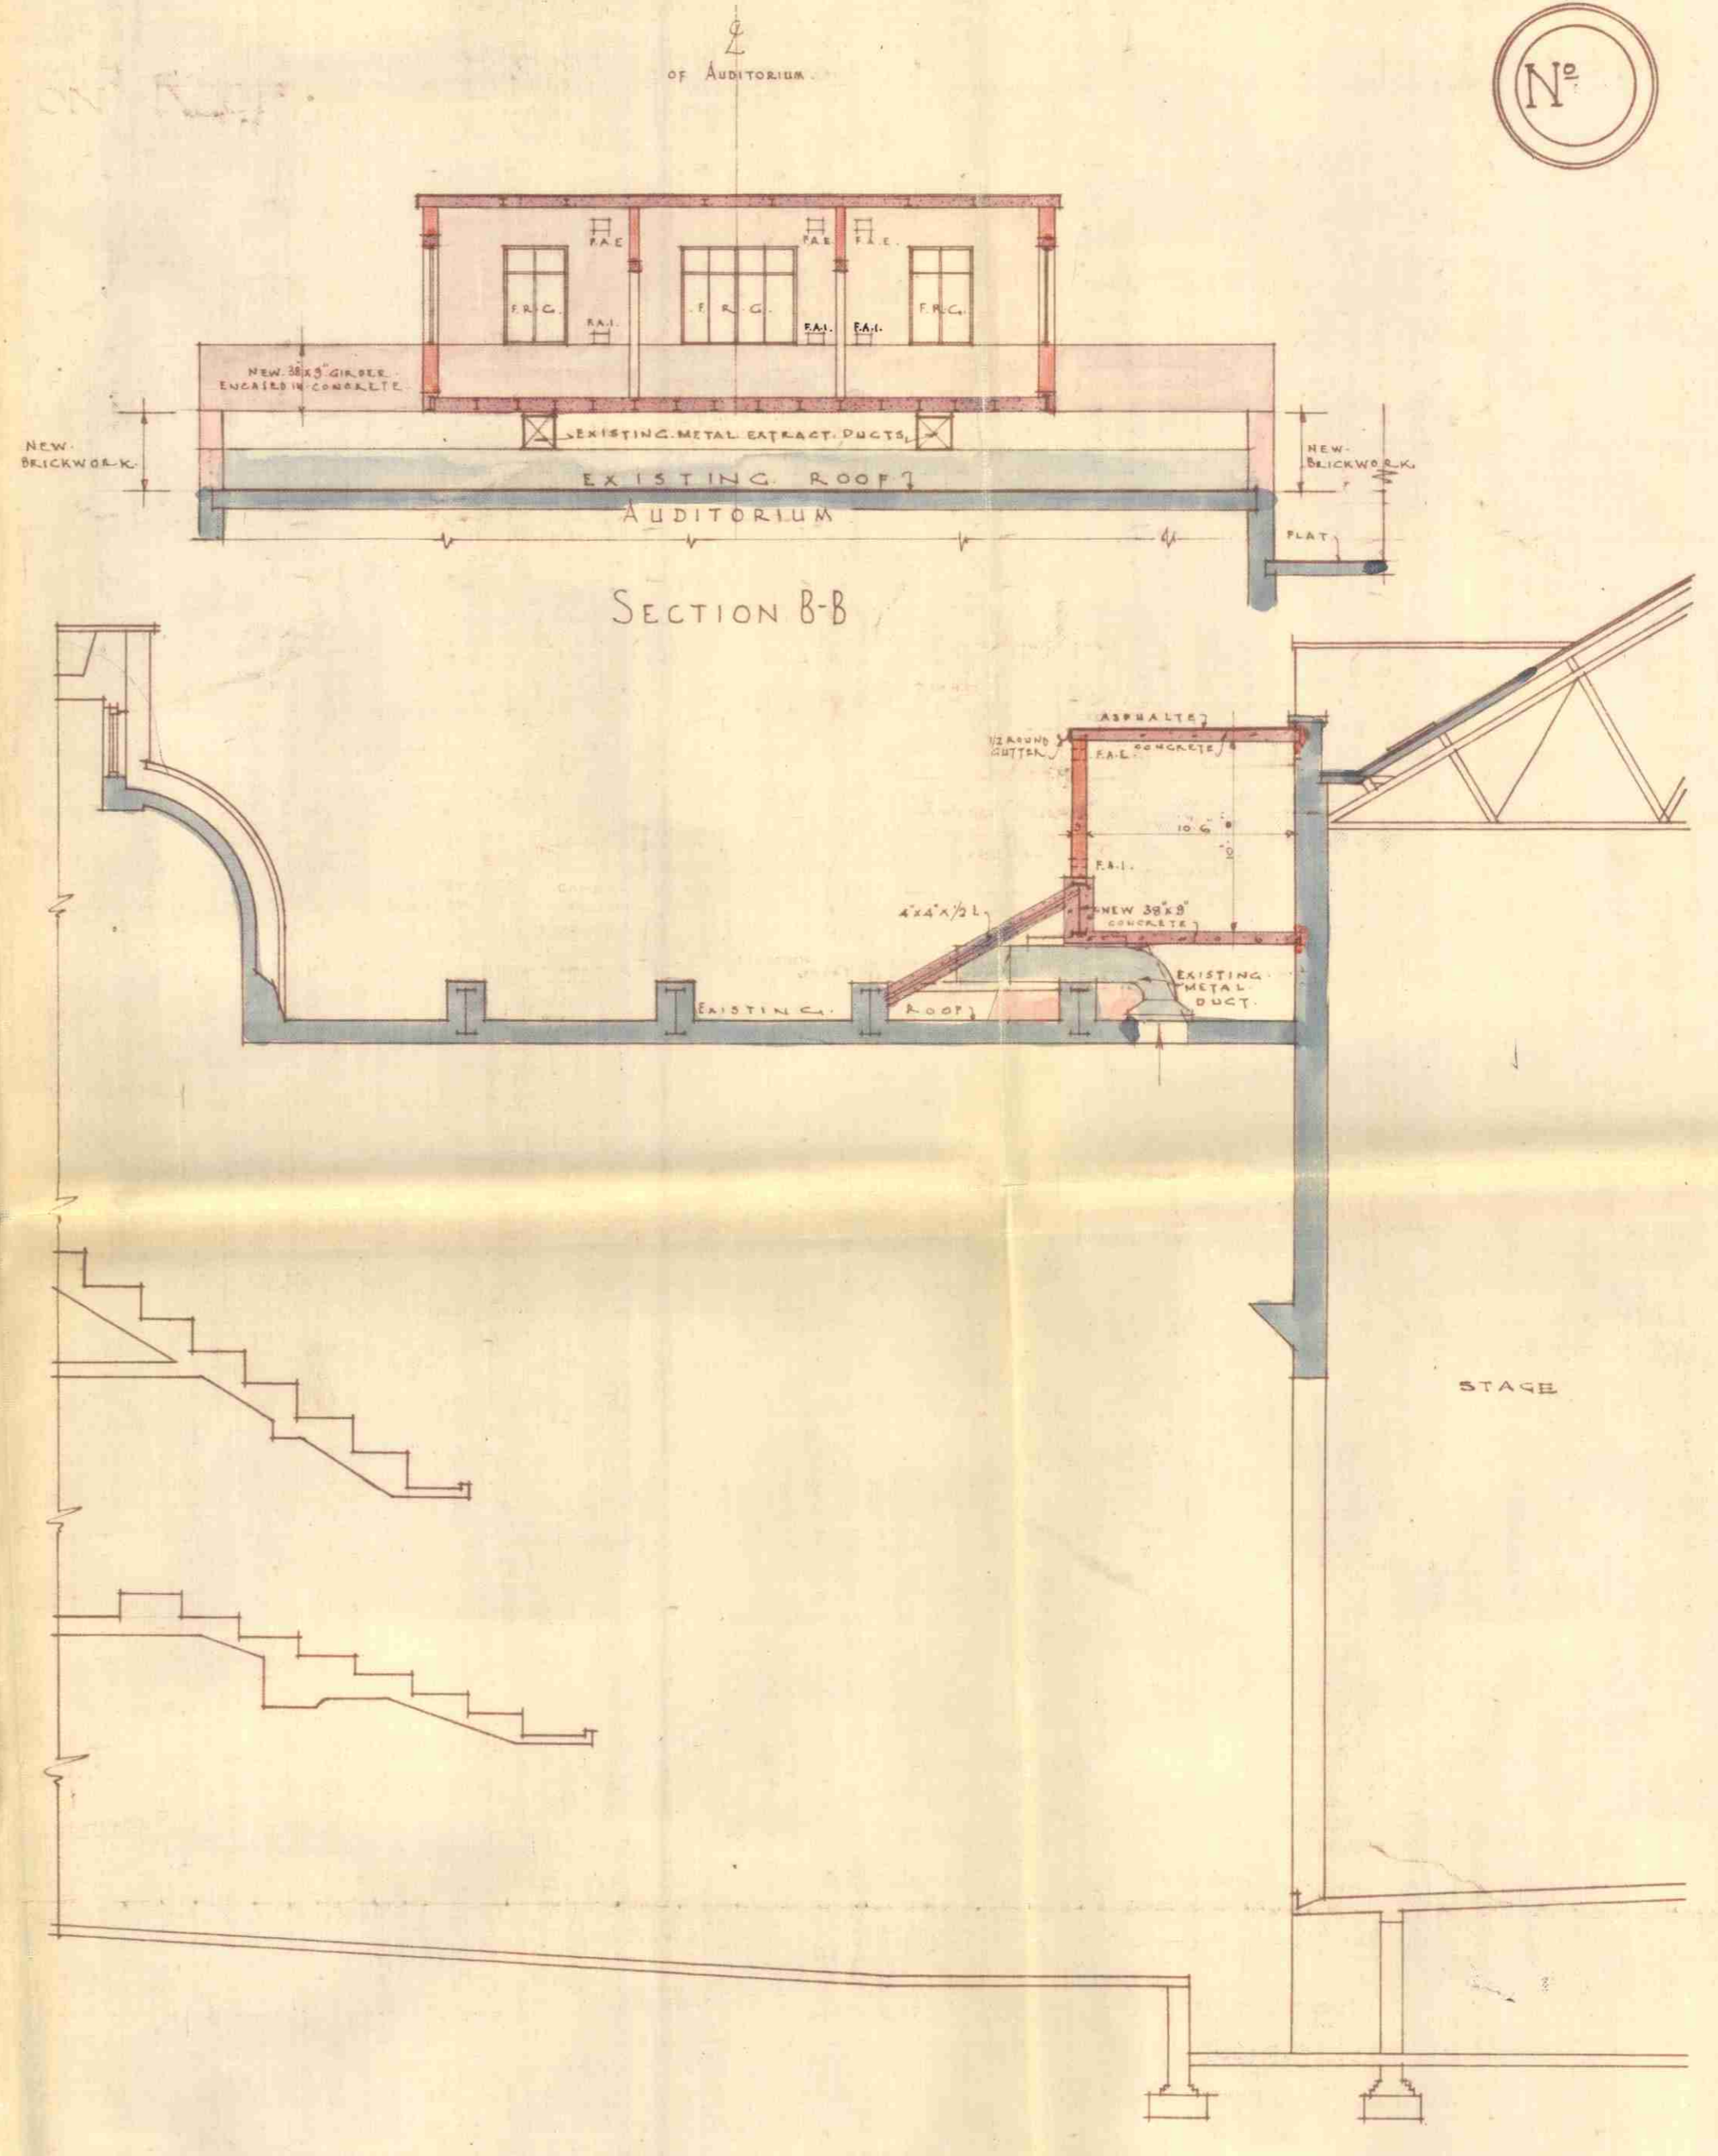

L.C.C.
ARCHITECTS DEPT.
-50011938-140467

N^o

SCALA THEATRE
CHARLOTTE STREET W. I.
PLAN AND SECTION SHEWING
PHILLIP-MILLER
RECORDING STUDIO

PLAN

SECTION B-B

SECTION A-A

FRANK VERITY &
S. BEVERLEY F.R.I.B.A.
ARCHITECTS
32, OLD BURLINGTON ST.
LONDON, W. 1.
DRAWN 1.10.38 PRINTED 4.10.38.