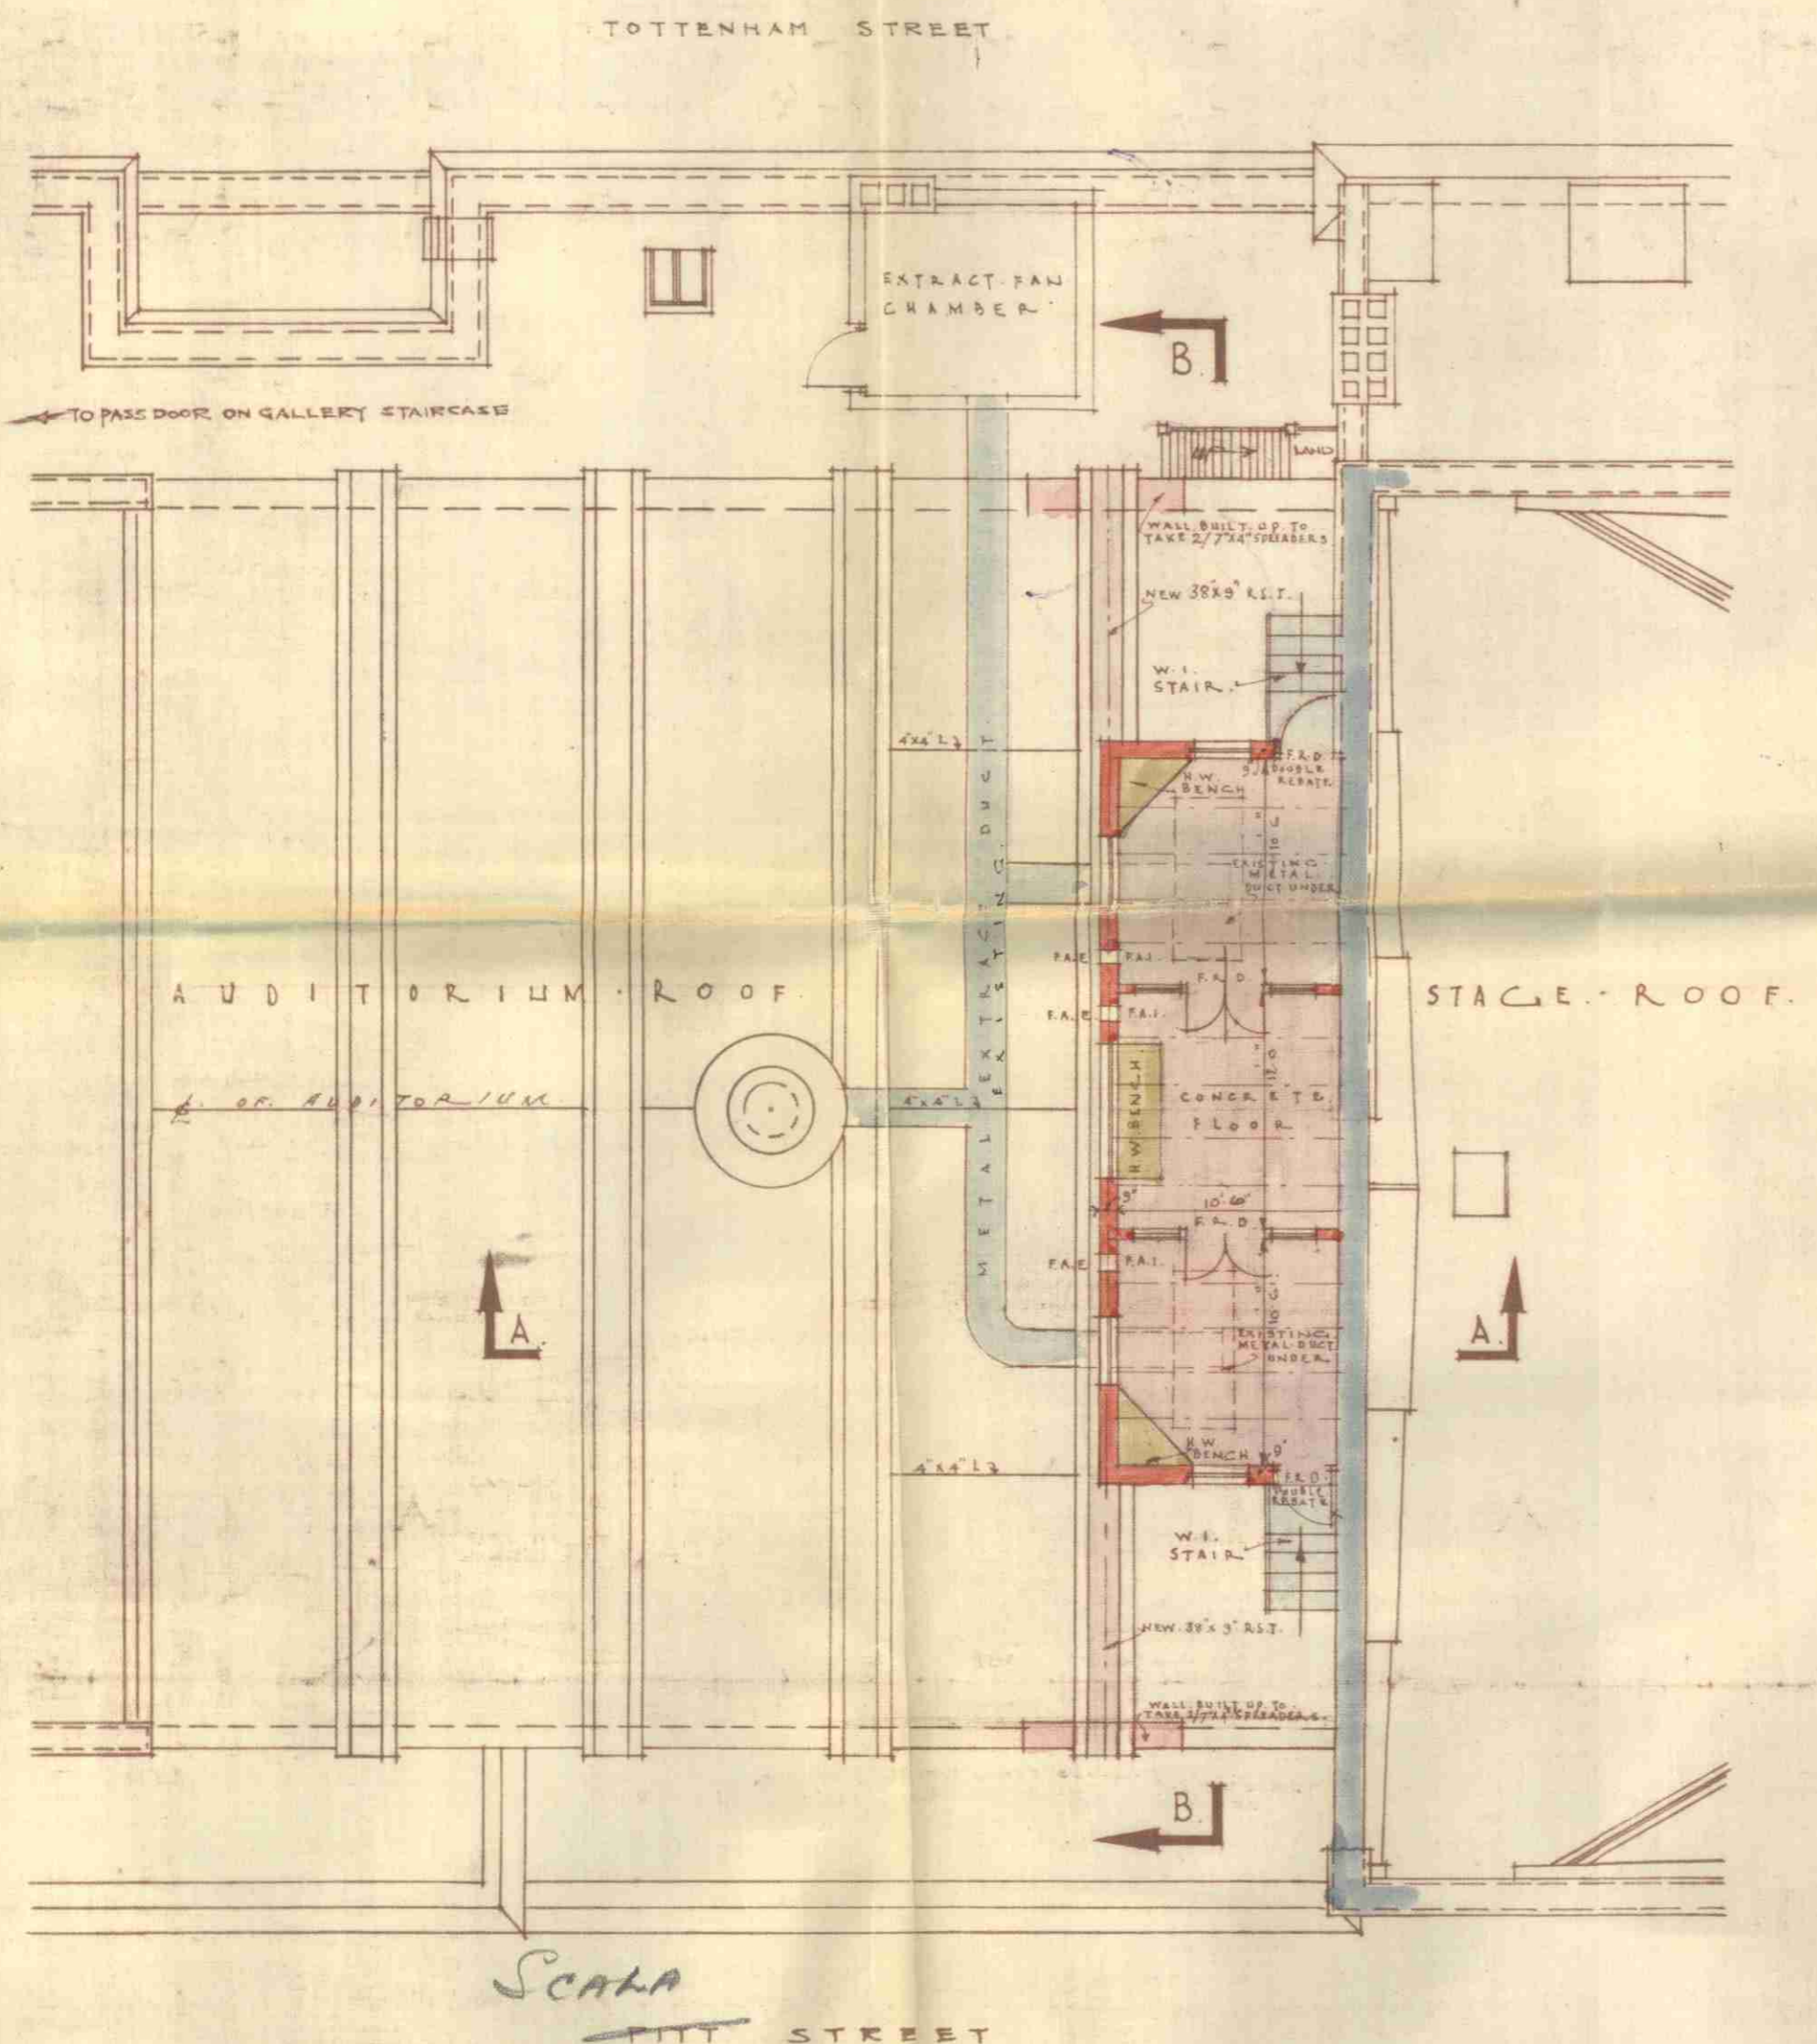

L.C.C.
ARCHITECTS DEPT.
-50011938-140467

N^o

SCALA THEATRE
CHARLOTTE STREET W. I.
PLAN AND SECTION SHEWING
PHILLIP-MILLER
RECORDING STUDIO

PLAN

SECTION B-B

SECTION A-A

FRANK VERITY &
S. BEVERLEY F.R.I.B.A.
ARCHITECTS
32, OLD BURLINGTON ST.
LONDON, W. 1.
DRAWN 1.10.38 PRINTED 4.10.38.