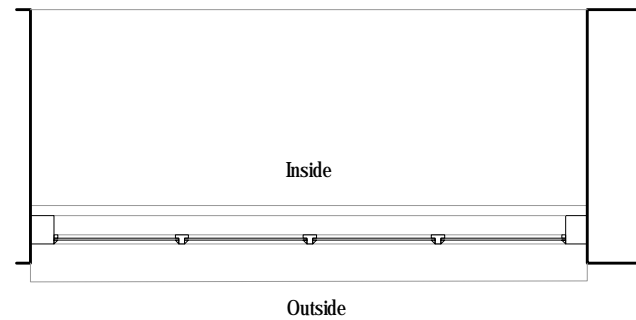

Window WRB-1 Details
As Existing

1:20

Window WRB-2 Details
As Existing

1:20

rev.	description	date	chkd.
client : UCL			

project : The Slade School of Fine Art
Gower Street, London WC1E 6BT
External Refurbishment