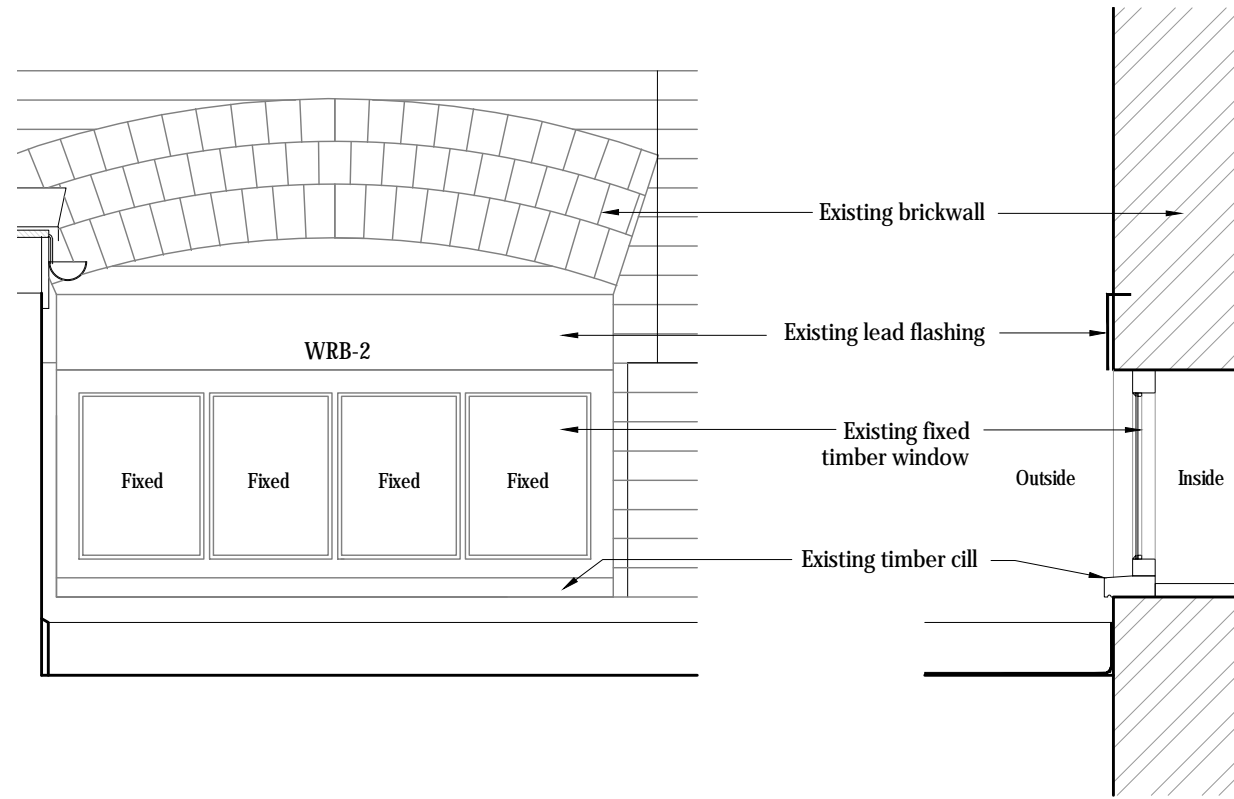

Window WRB-1 Details
As Existing

1:20

Window WRB-2 Details
As Existing

1:20

rev.	description	date	chkd.
client : UCL			

project : The Slade School of Fine Art
Gower Street, London WC1E 6BT
External Refurbishment

drawn:CK chkd: date: Mar 2020

status: **Planning** scale: 1:20

proj no : 19-2306

drg no : 100-30 rev no: