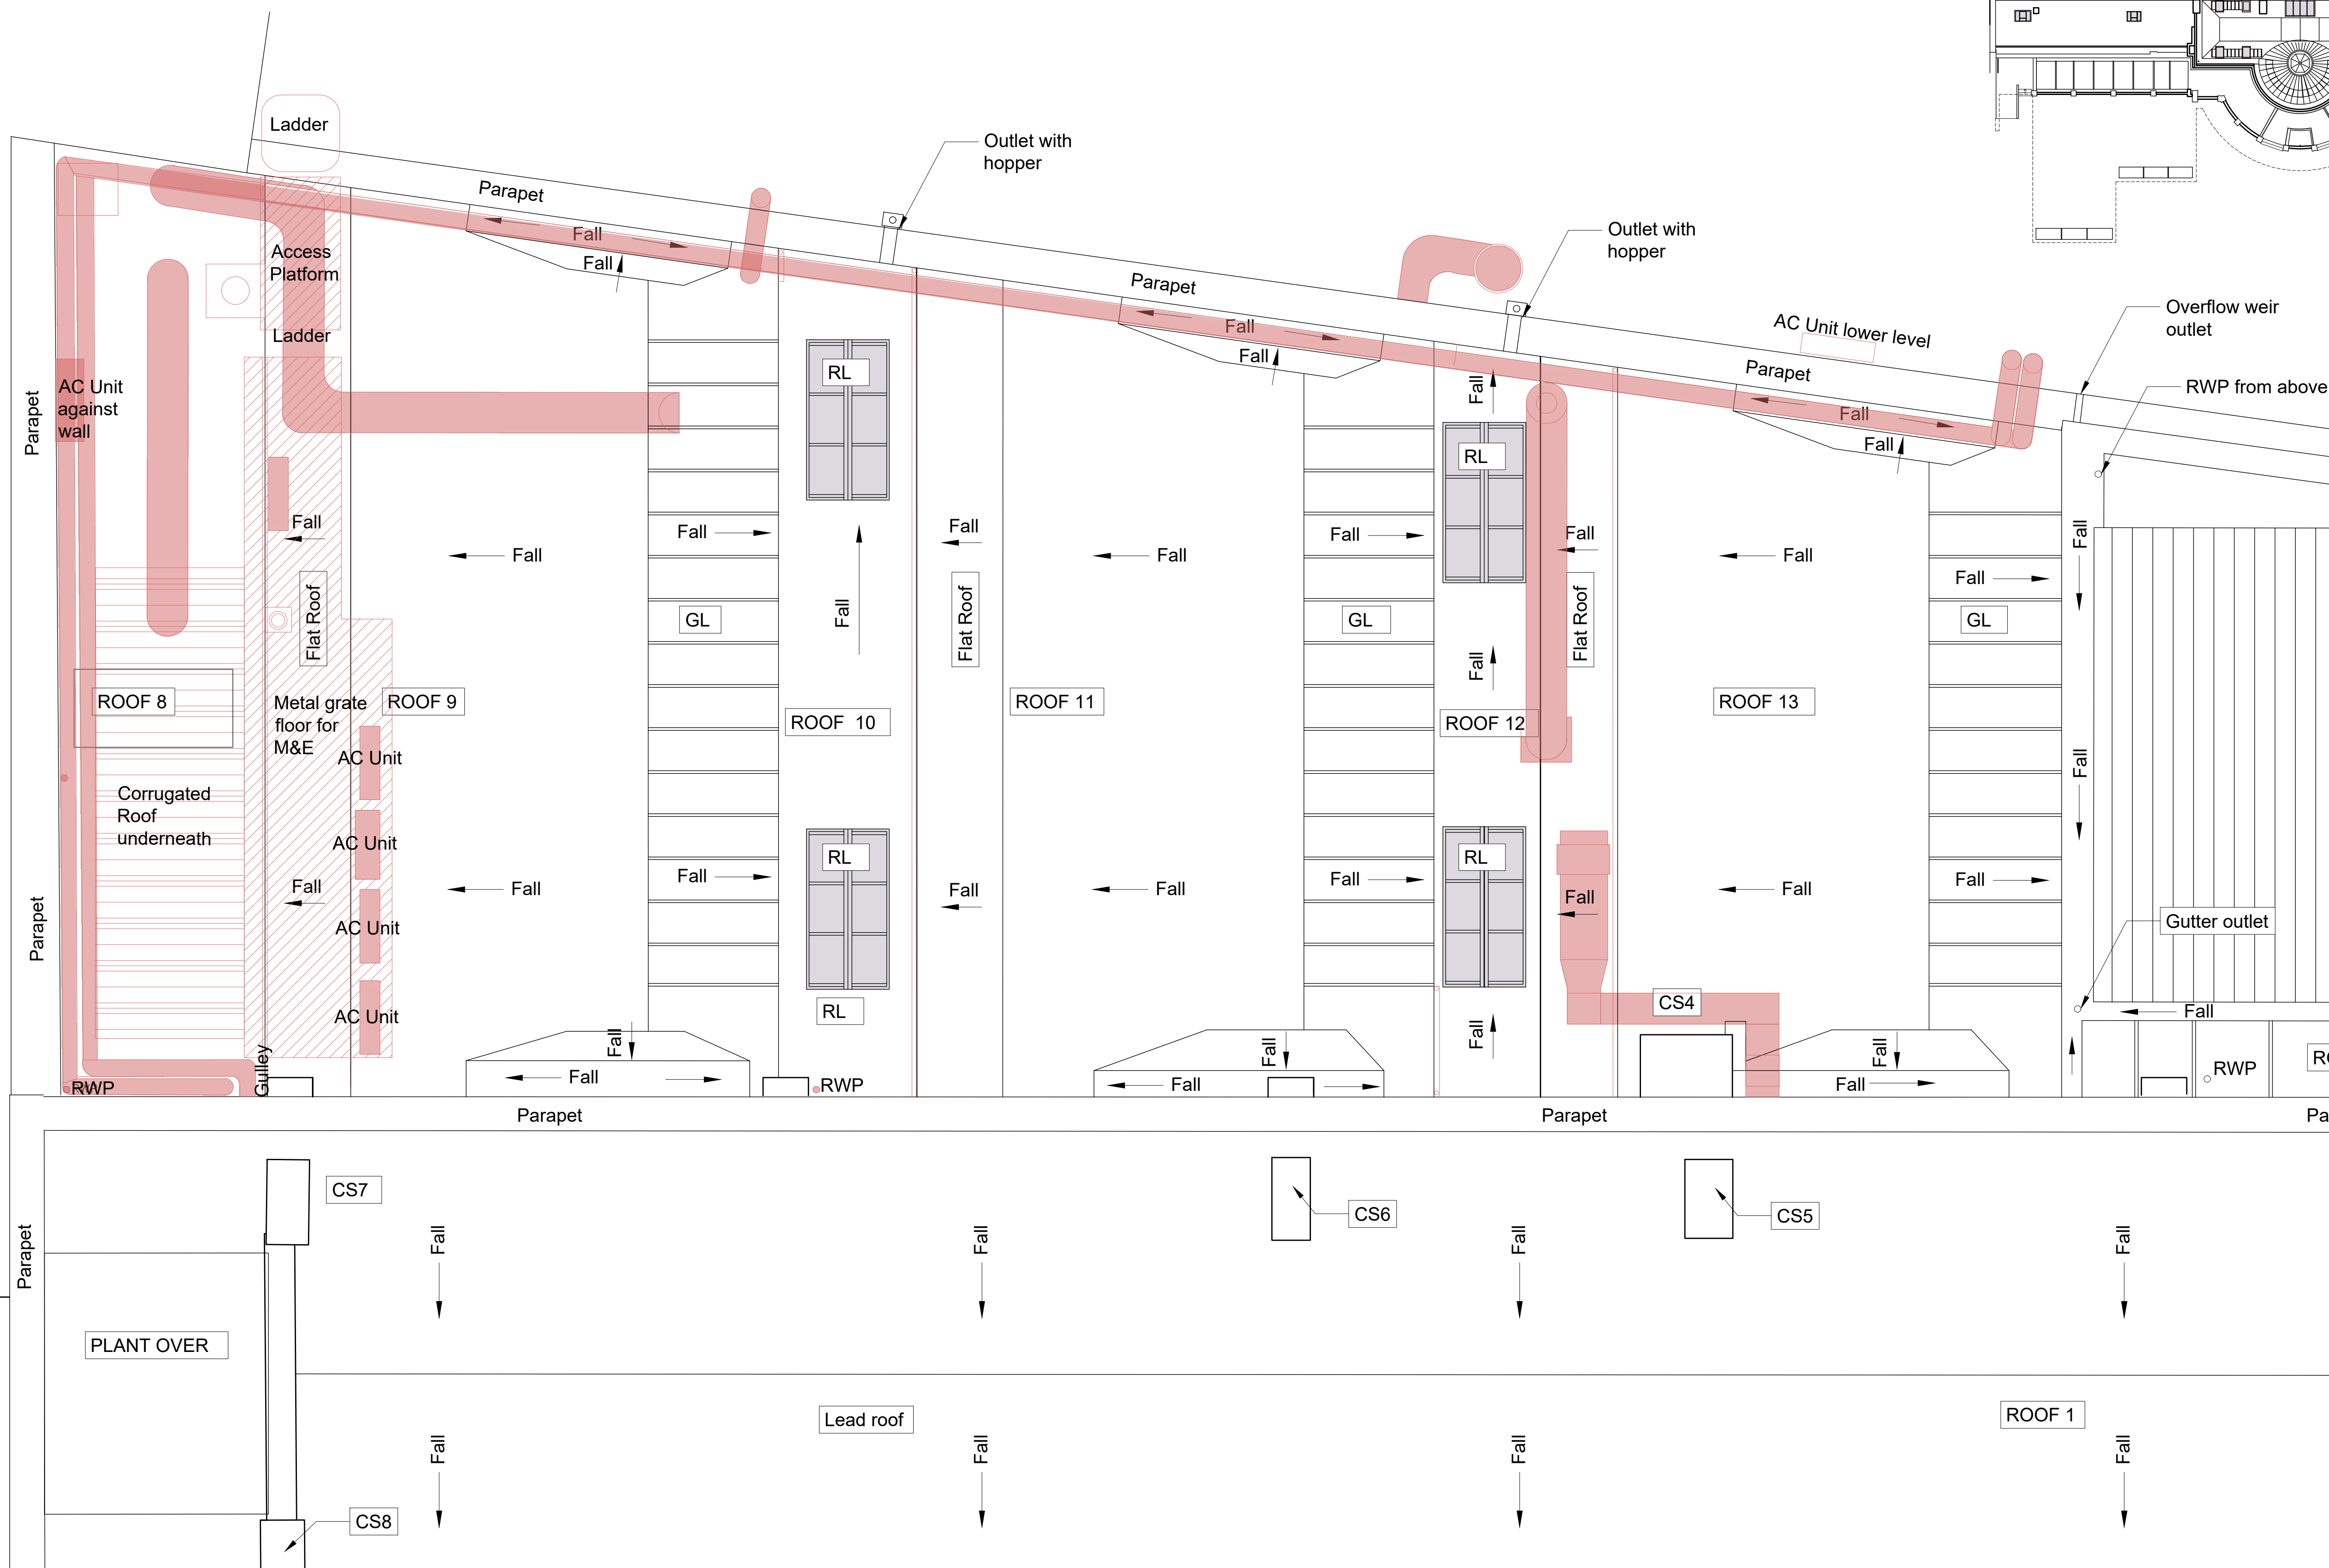

Roof Plan Services
As Existing

rev.	description	date	chkd.

client : UCL

project : The Slade School of Fine Art
Gower St, London, WC1E 6BT
External Refurbishment

drawing title : Roof Plan Services
Roof 8 - 17
As Existing

proj no : 19-2306

drg no : 100-28 rev no: