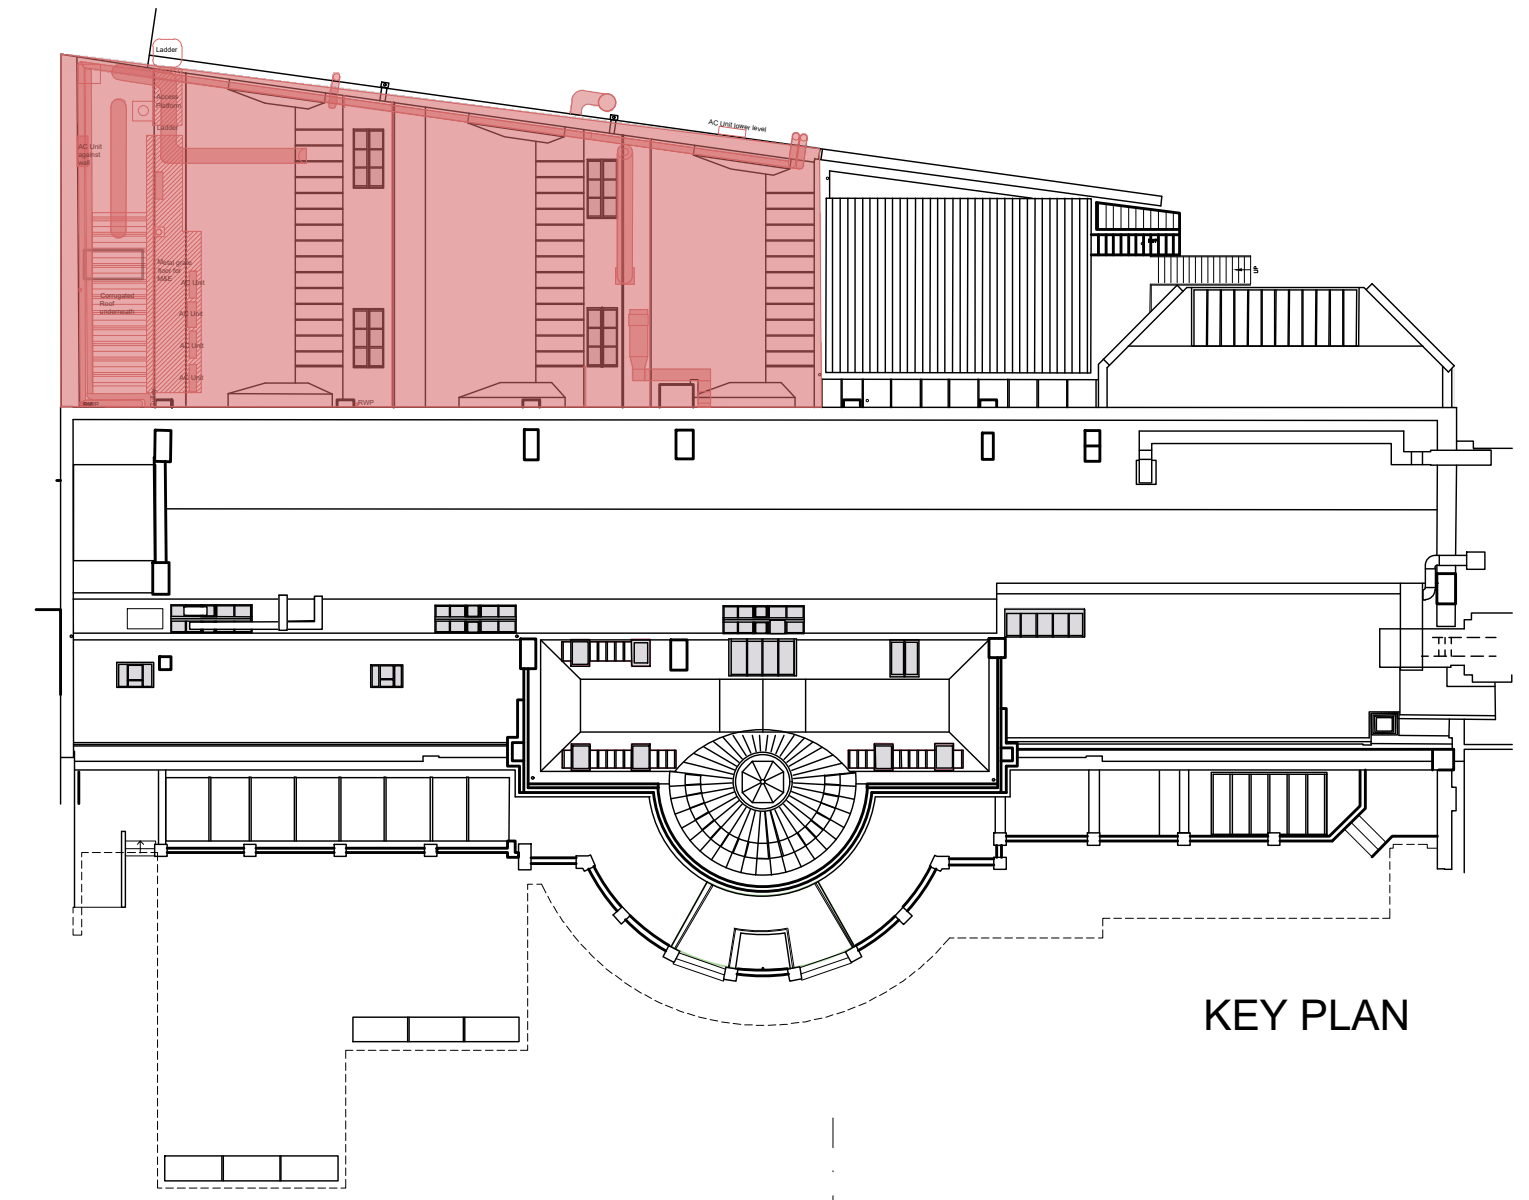

Roof Plan Services
As Existing

rev.	description	date	chkd.

client : UCL

project : The Slade School of Fine Art
Gower St, London, WC1E 6BT
External Refurbishment

drawing title : Roof Plan Services
Roof 8 - 17
As Existing