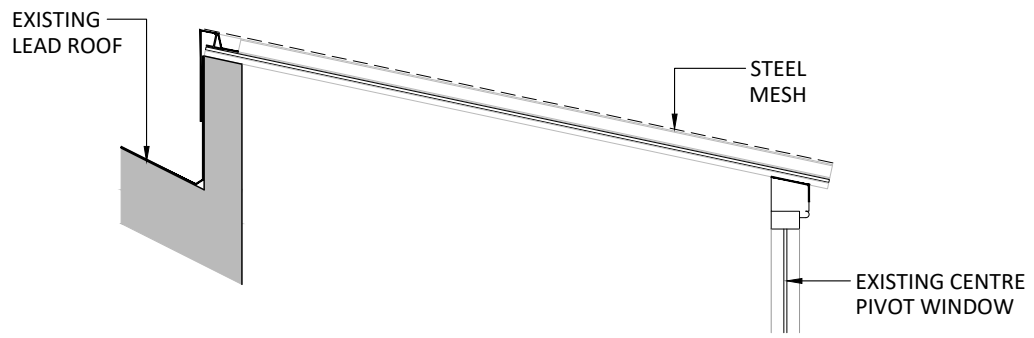

**Rooflight RL11**  
As Existing 1:20

**Elevation 2**  
As Existing 1:20

**Elevation 1**  
As Existing 1:20

**Section B-B**  
As Existing 1:20

**Rooflight Location Plan**  
As Existing NTS

**Section A-A**  
As Existing 1:20

rev.	description	date	chkd.
client : UCL			
project : The Slade School of Fine Art Gower St, London, WC1E 6BT External Refurbishment			
drawing title : Rooflight RL11 As Existing			

**FulkersBaileyRussell**  
london | gravesend | brighton | bristol | leeds | reading | manchester  
info@fulkers.co.uk // www.fulkers.co.uk // 01474 369175