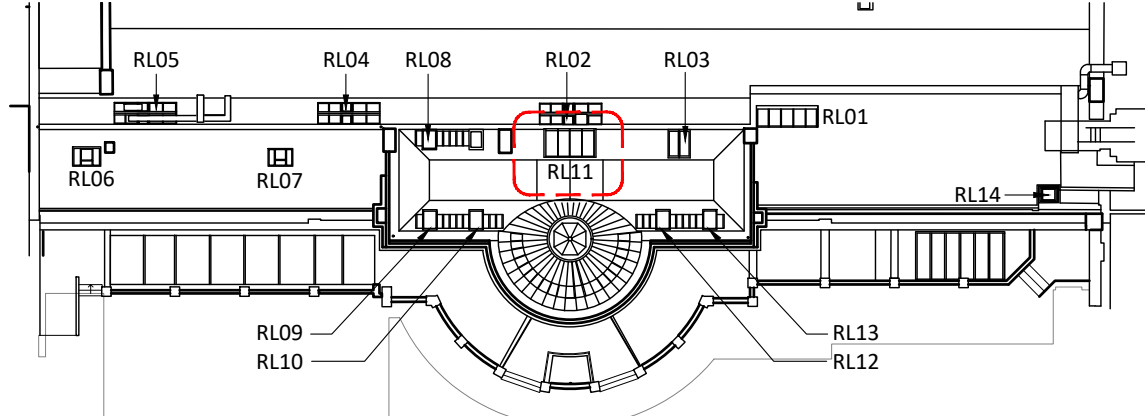

**Rooflight RL11**  
As Existing 1:20

**Elevation 2**  
As Existing 1:20

**Elevation 1**  
As Existing 1:20

**Section B-B**  
As Existing 1:20

**Rooflight Location Plan**  
As Existing NTS

**Section A-A**  
As Existing 1:20

rev.	description	date	chkd.
client : UCL			
project : The Slade School of Fine Art Gower St, London, WC1E 6BT External Refurbishment			
drawing title : Rooflight RL11 As Existing			

**FulkersBaileyRussell**  
london | gravesend | brighton | bristol | leeds | reading | manchester  
info@fulkers.co.uk // www.fulkers.co.uk // 01474 369175

drawn:SL	chkd :	date: Jan 2020
status: <b>Planning</b>		scale: 1:20@A3
proj no : 19-2306		
drg no : 100-21	rev no:	