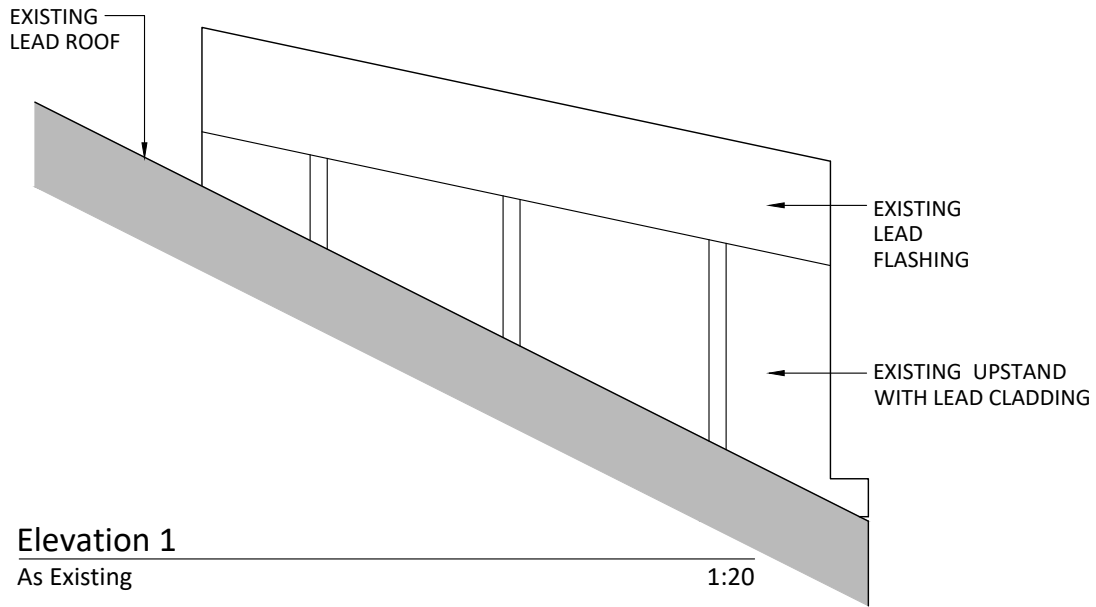

**Rooflight RL11**  
As Existing 1:20

**Elevation 2**  
As Existing 1:20

**Elevation 1**  
As Existing 1:20

**Section B-B**  
As Existing 1:20

**Rooflight Location Plan**  
As Existing NTS

**Section A-A**  
As Existing 1:20

rev.	description	date	chkd.
client : UCL			
project : The Slade School of Fine Art Gower St, London, WC1E 6BT External Refurbishment			
drawing title : Rooflight RL11 As Existing			

**FulkersBaileyRussell**  
london | gravesend | brighton | bristol | leeds | reading | manchester  
info@fulkers.co.uk // www.fulkers.co.uk // 01474 369175

drawn:SL	chkd :	date: Jan 2020
status: <b>Planning</b>		scale: 1:20@A3
proj no : 19-2306		
drg no : 100-21	rev no:	