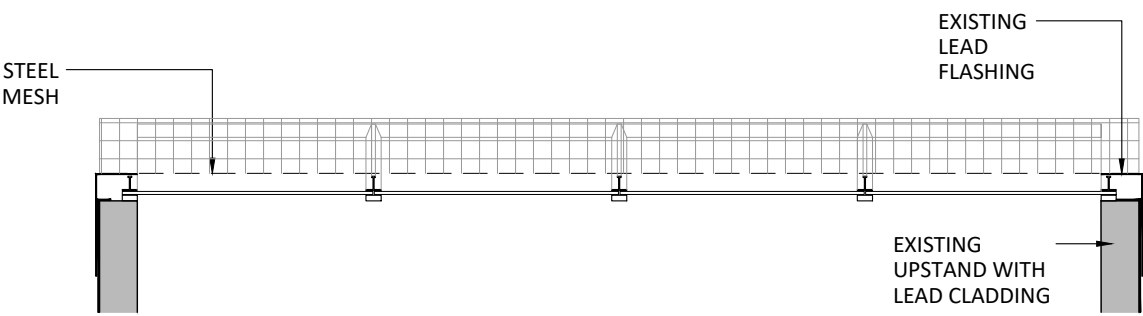

**Rooflight RL11**  
As Existing 1:20

**Elevation 2**  
As Existing 1:20

**Elevation 1**  
As Existing 1:20

**Section B-B**  
As Existing 1:20

**Rooflight Location Plan**  
As Existing NTS

**Section A-A**  
As Existing 1:20

rev.	description	date	chkd.
client : UCL			
project : The Slade School of Fine Art Gower St, London, WC1E 6BT External Refurbishment			
drawing title : Rooflight RL11 As Existing			

**FulkersBaileyRussell**  
london | gravesend | brighton | bristol | leeds | reading | manchester  
info@fulkers.co.uk // www.fulkers.co.uk // 01474 369175

drawn:SL	chkd :	date: Jan 2020
status: <b>Planning</b>		scale: 1:20@A3
proj no : 19-2306		
drg no : 100-21	rev no:	