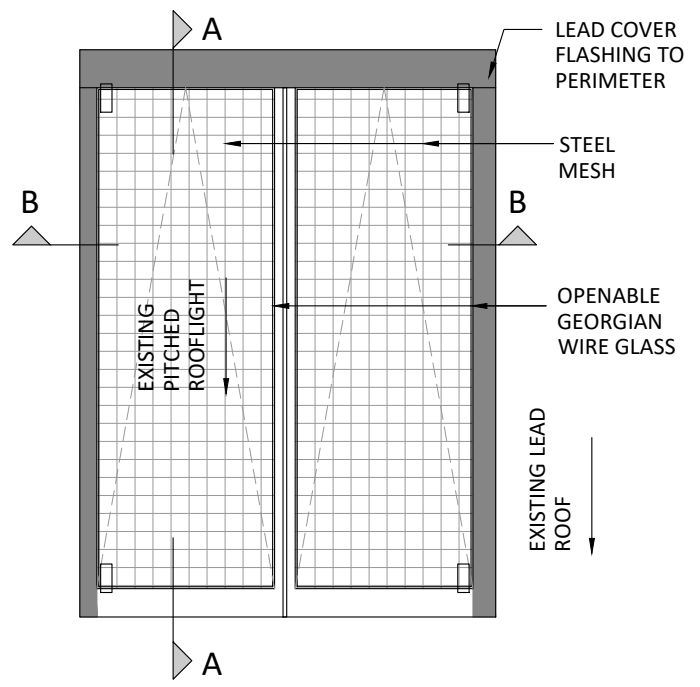

The Copyright of this drawing remains with The Fulker Consultancy Ltd and is not to be reproduced without written approval.

Rooflight RL03
As Existing 1:20