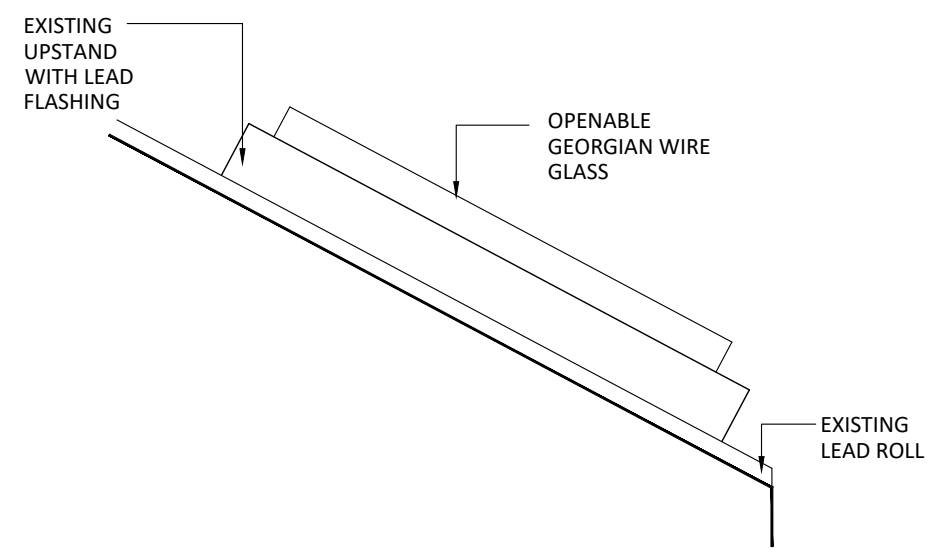

The Copyright of this drawing remains with The Fulker Consultancy Ltd and is not to be reproduced without written approval.

Section A-A
As Existing 1:20

rev.	description	date	chkd.

client :
UCL

project :
The Slade School of Fine Art
Gower St, London, WC1E 6BT
External Refurbishment

drawing title :
Rooflight RL03
As Existing

FulkersBaileyRussell
london | gravesend | brighton | bristol | leeds | reading | manchester
info@fulkers.co.uk // www.fulkers.co.uk // 01474 369175

drawn:SL chkd: date: Jan 2020

status: **Planning** scale: 1:20@A3

proj no : 19-2306

drg no : 100-18 rev no: