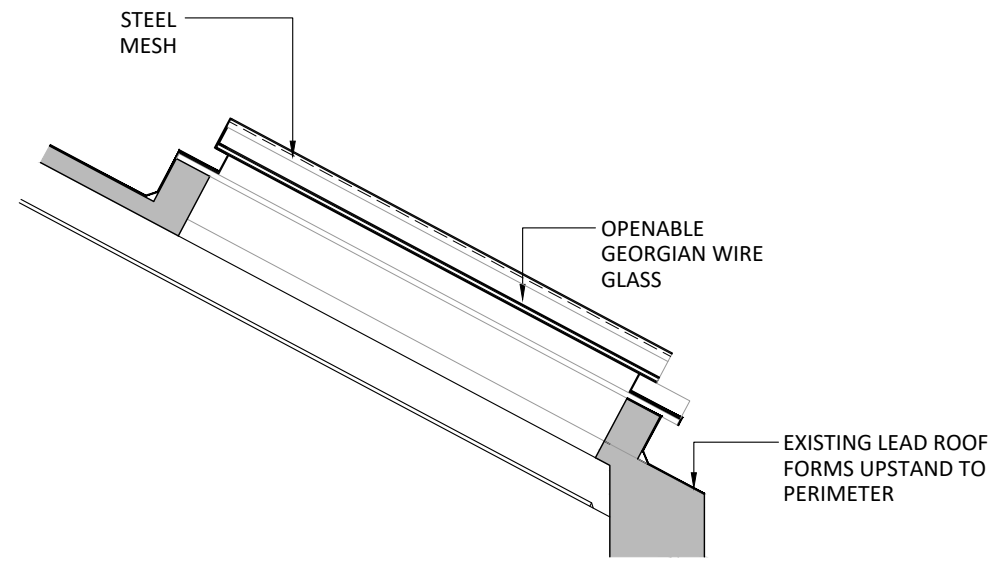

Section A-A
As Existing 1:20

Section B-B
As Existing 1:20

rev.	description	date	chkd.
------	-------------	------	-------

client :
UCL

project :
The Slade School of Fine Art
Gower St, London, WC1E 6BT
External Refurbishment