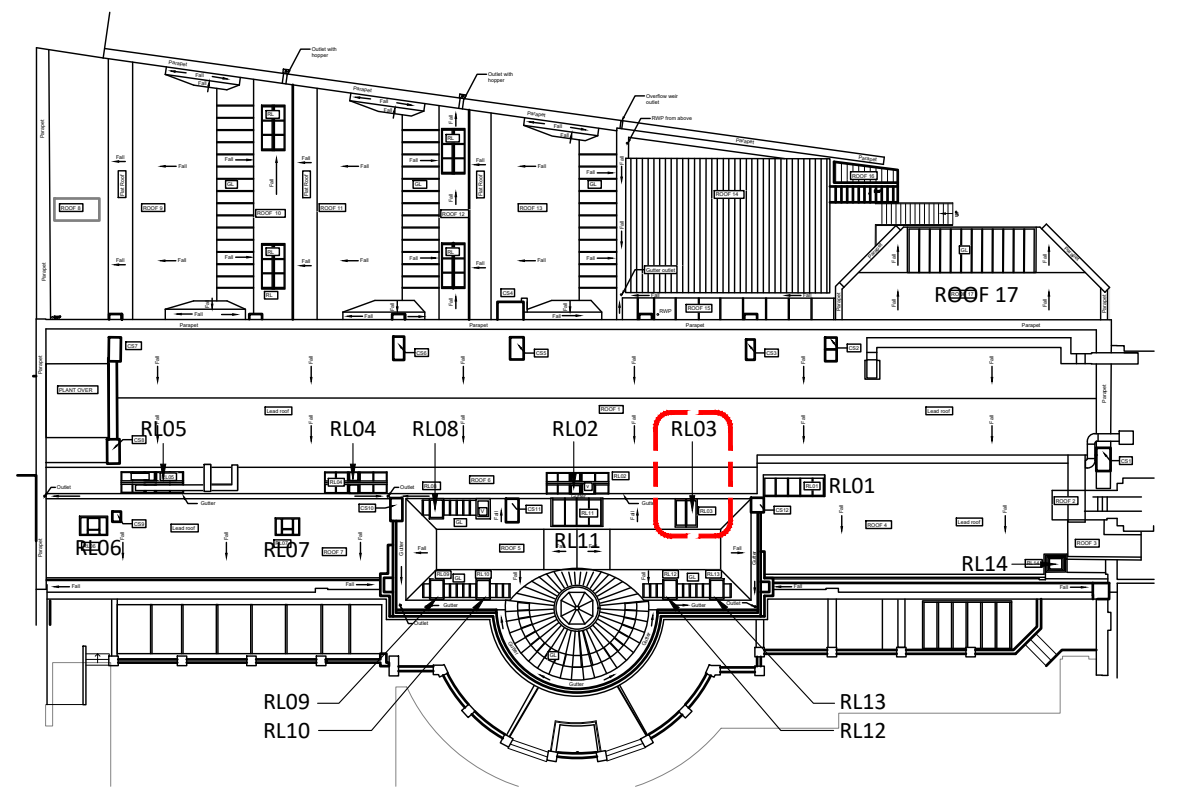

The Copyright of this drawing remains with The Fulker Consultancy Ltd and is not to be reproduced without written approval.

Rooflight RL03
As Existing 1:20

Rooflight Location Plan
As Existing NTS

Elevation 1
As Existing 1:20

Section A-A
As Existing 1:20

Section B-B
As Existing 1:20

rev.	description	date	chkd.
------	-------------	------	-------

client :
UCL

project :
The Slade School of Fine Art
Gower St, London, WC1E 6BT
External Refurbishment

status: **Planning** scale: 1:20@A3

proj no : 19-2306

drg no : 100-18 rev no: