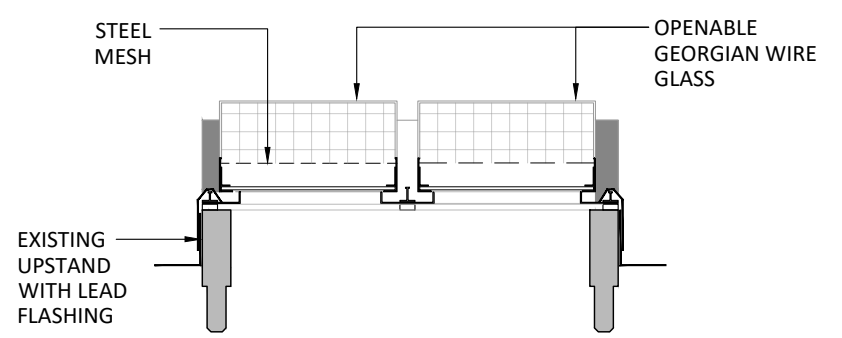

Section A-A
As Existing 1:20

Section B-B
As Existing 1:20

rev.	description	date	chkd.
------	-------------	------	-------

client :
UCL

project :
The Slade School of Fine Art
Gower St, London, WC1E 6BT
External Refurbishment