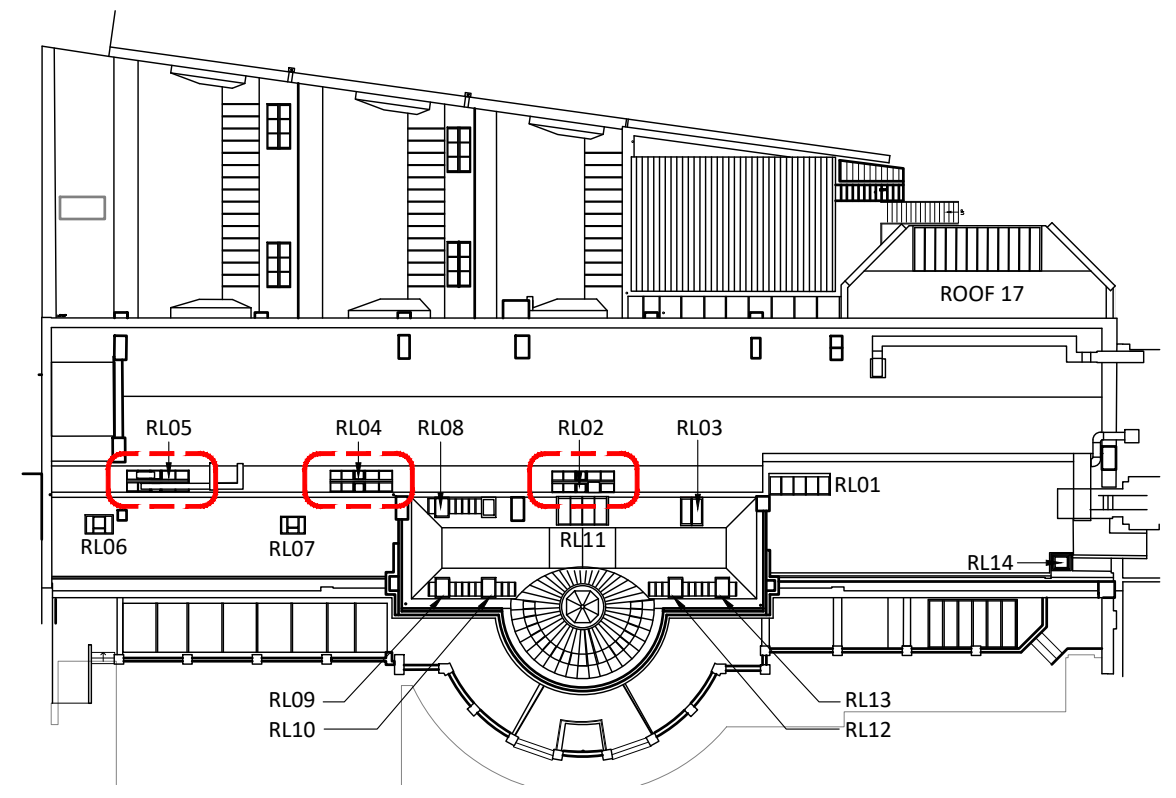

Rooflight RL02, RL04 & RL05

As Existing

1:20

Rooflight Location Plan

As Existing

NTS

Elevation 1

As Existing

1:20

Section A-A

As Existing

1:20

Section B-B

As Existing

1:20

1:20

rev.	description	date	chkd.
------	-------------	------	-------

client : UCL

project : The Slade School of Fine Art  
Gower St, London, WC1E 6BT  
External Refurbishment

drawing title : Rooflights RL02, RL04 & RL05  
As Existing