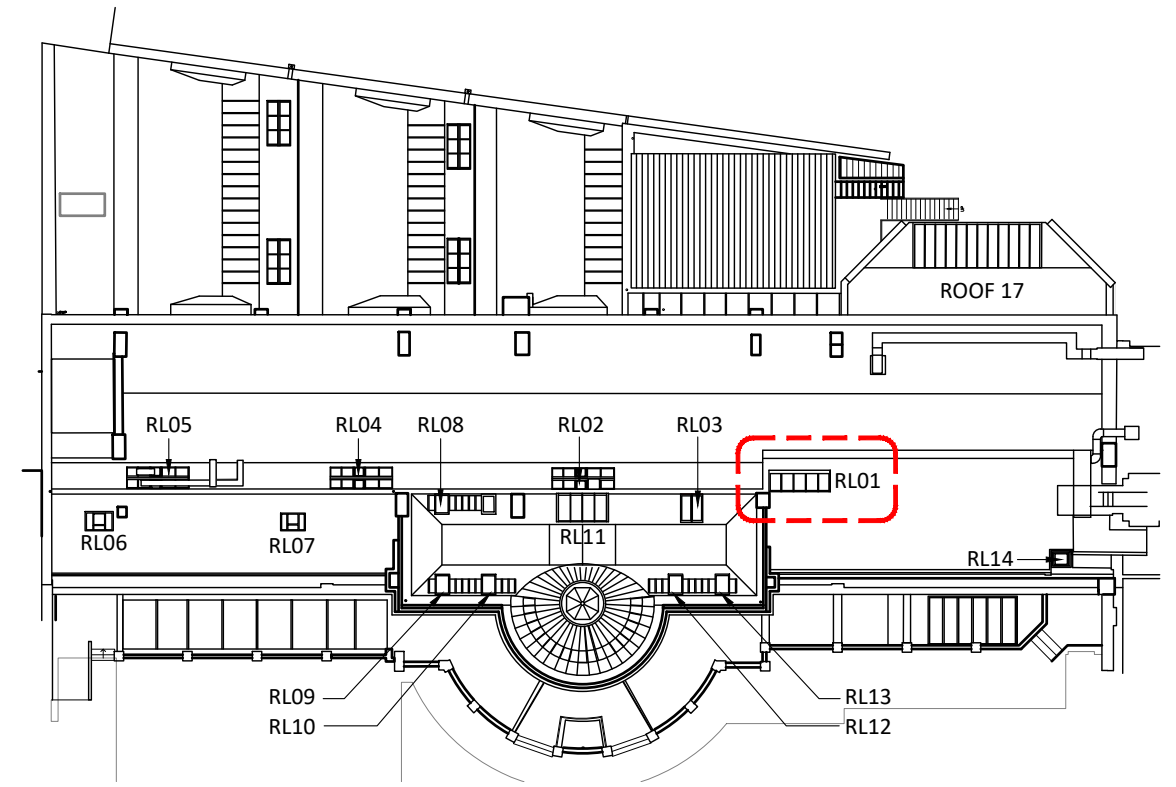

Rooflight RL01
As Existing

1:20

Rooflight Location Plan
As Existing

NTS

Section B-B
As Existing

1:20

Section A-A
As Existing

1:20

1:20

rev.	description	date	chkd.
------	-------------	------	-------

client :

UCL

project : **The Slade School of Fine Art**
Gower St, London, WC1E 6BT
External Refurbishment

drawing title :

Rooflight RL01
As Existing

status: Planning	scale: 1:20@A3
-------------------------	----------------

proj no : **19-2306**

drg no : 100-16	rev no:
------------------------	---------