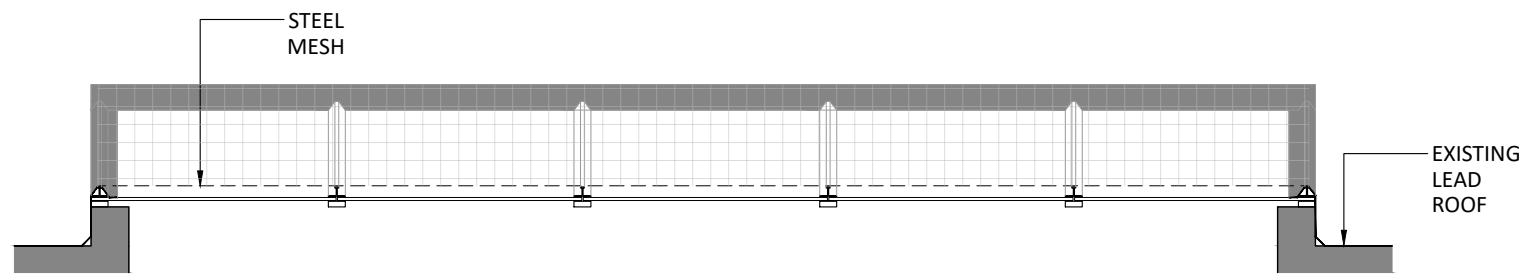

Rooflight RL01
As Existing

1:20

Rooflight Location Plan
As Existing

NTS

Section B-B
As Existing

1:20

Section A-A
As Existing

1:20

1:20

rev.	description	date	chkd.
------	-------------	------	-------

client :

UCL

project : **The Slade School of Fine Art**
Gower St, London, WC1E 6BT
External Refurbishment

drawing title :

Rooflight RL01
As Existing