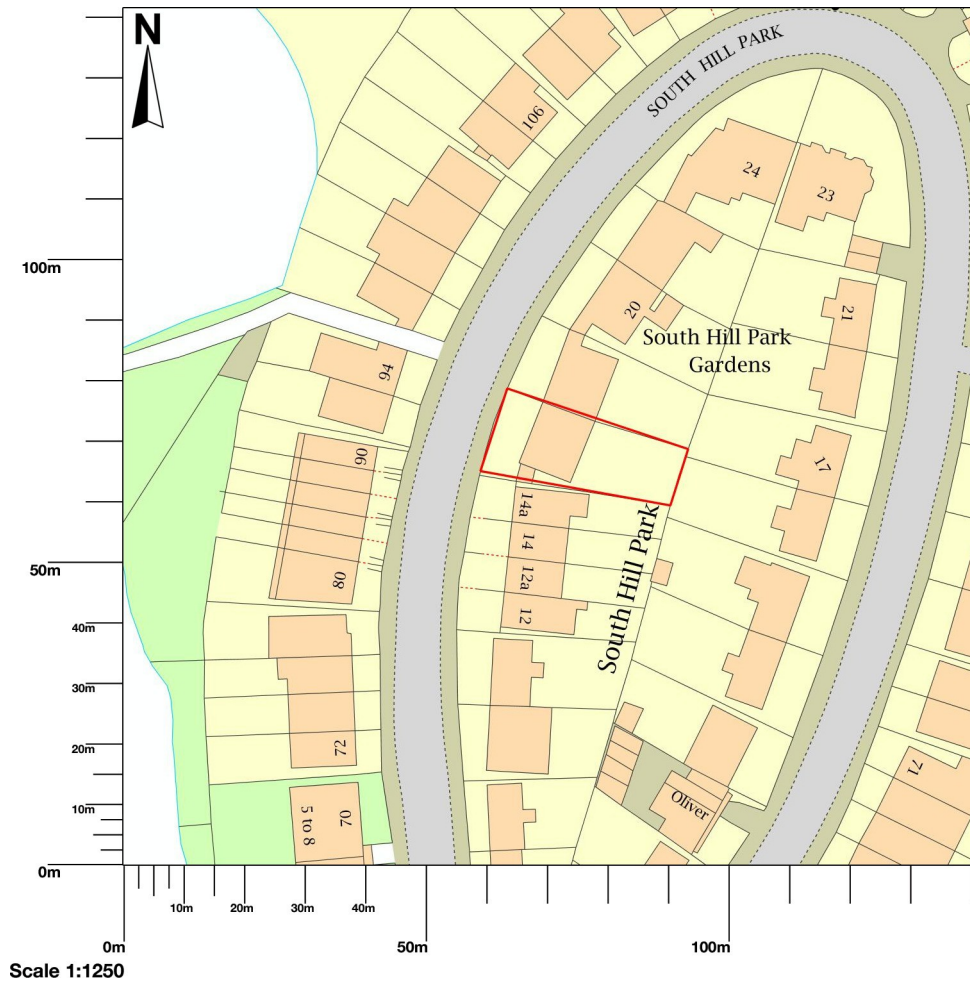

16 South Hill Park Gardens, London, NW3 2TG

Map area bounded by: 527311,185925 527453,186067. Produced on 23 March 2020 from the OS National Geographic Database. Reproduction in whole or part is prohibited without the prior permission of Ordnance Survey. © Crown copyright 2020. Supplied by UKPlanningMaps.com a licensed OS partner (100054135). Unique plan reference: p2buk/443232/601065