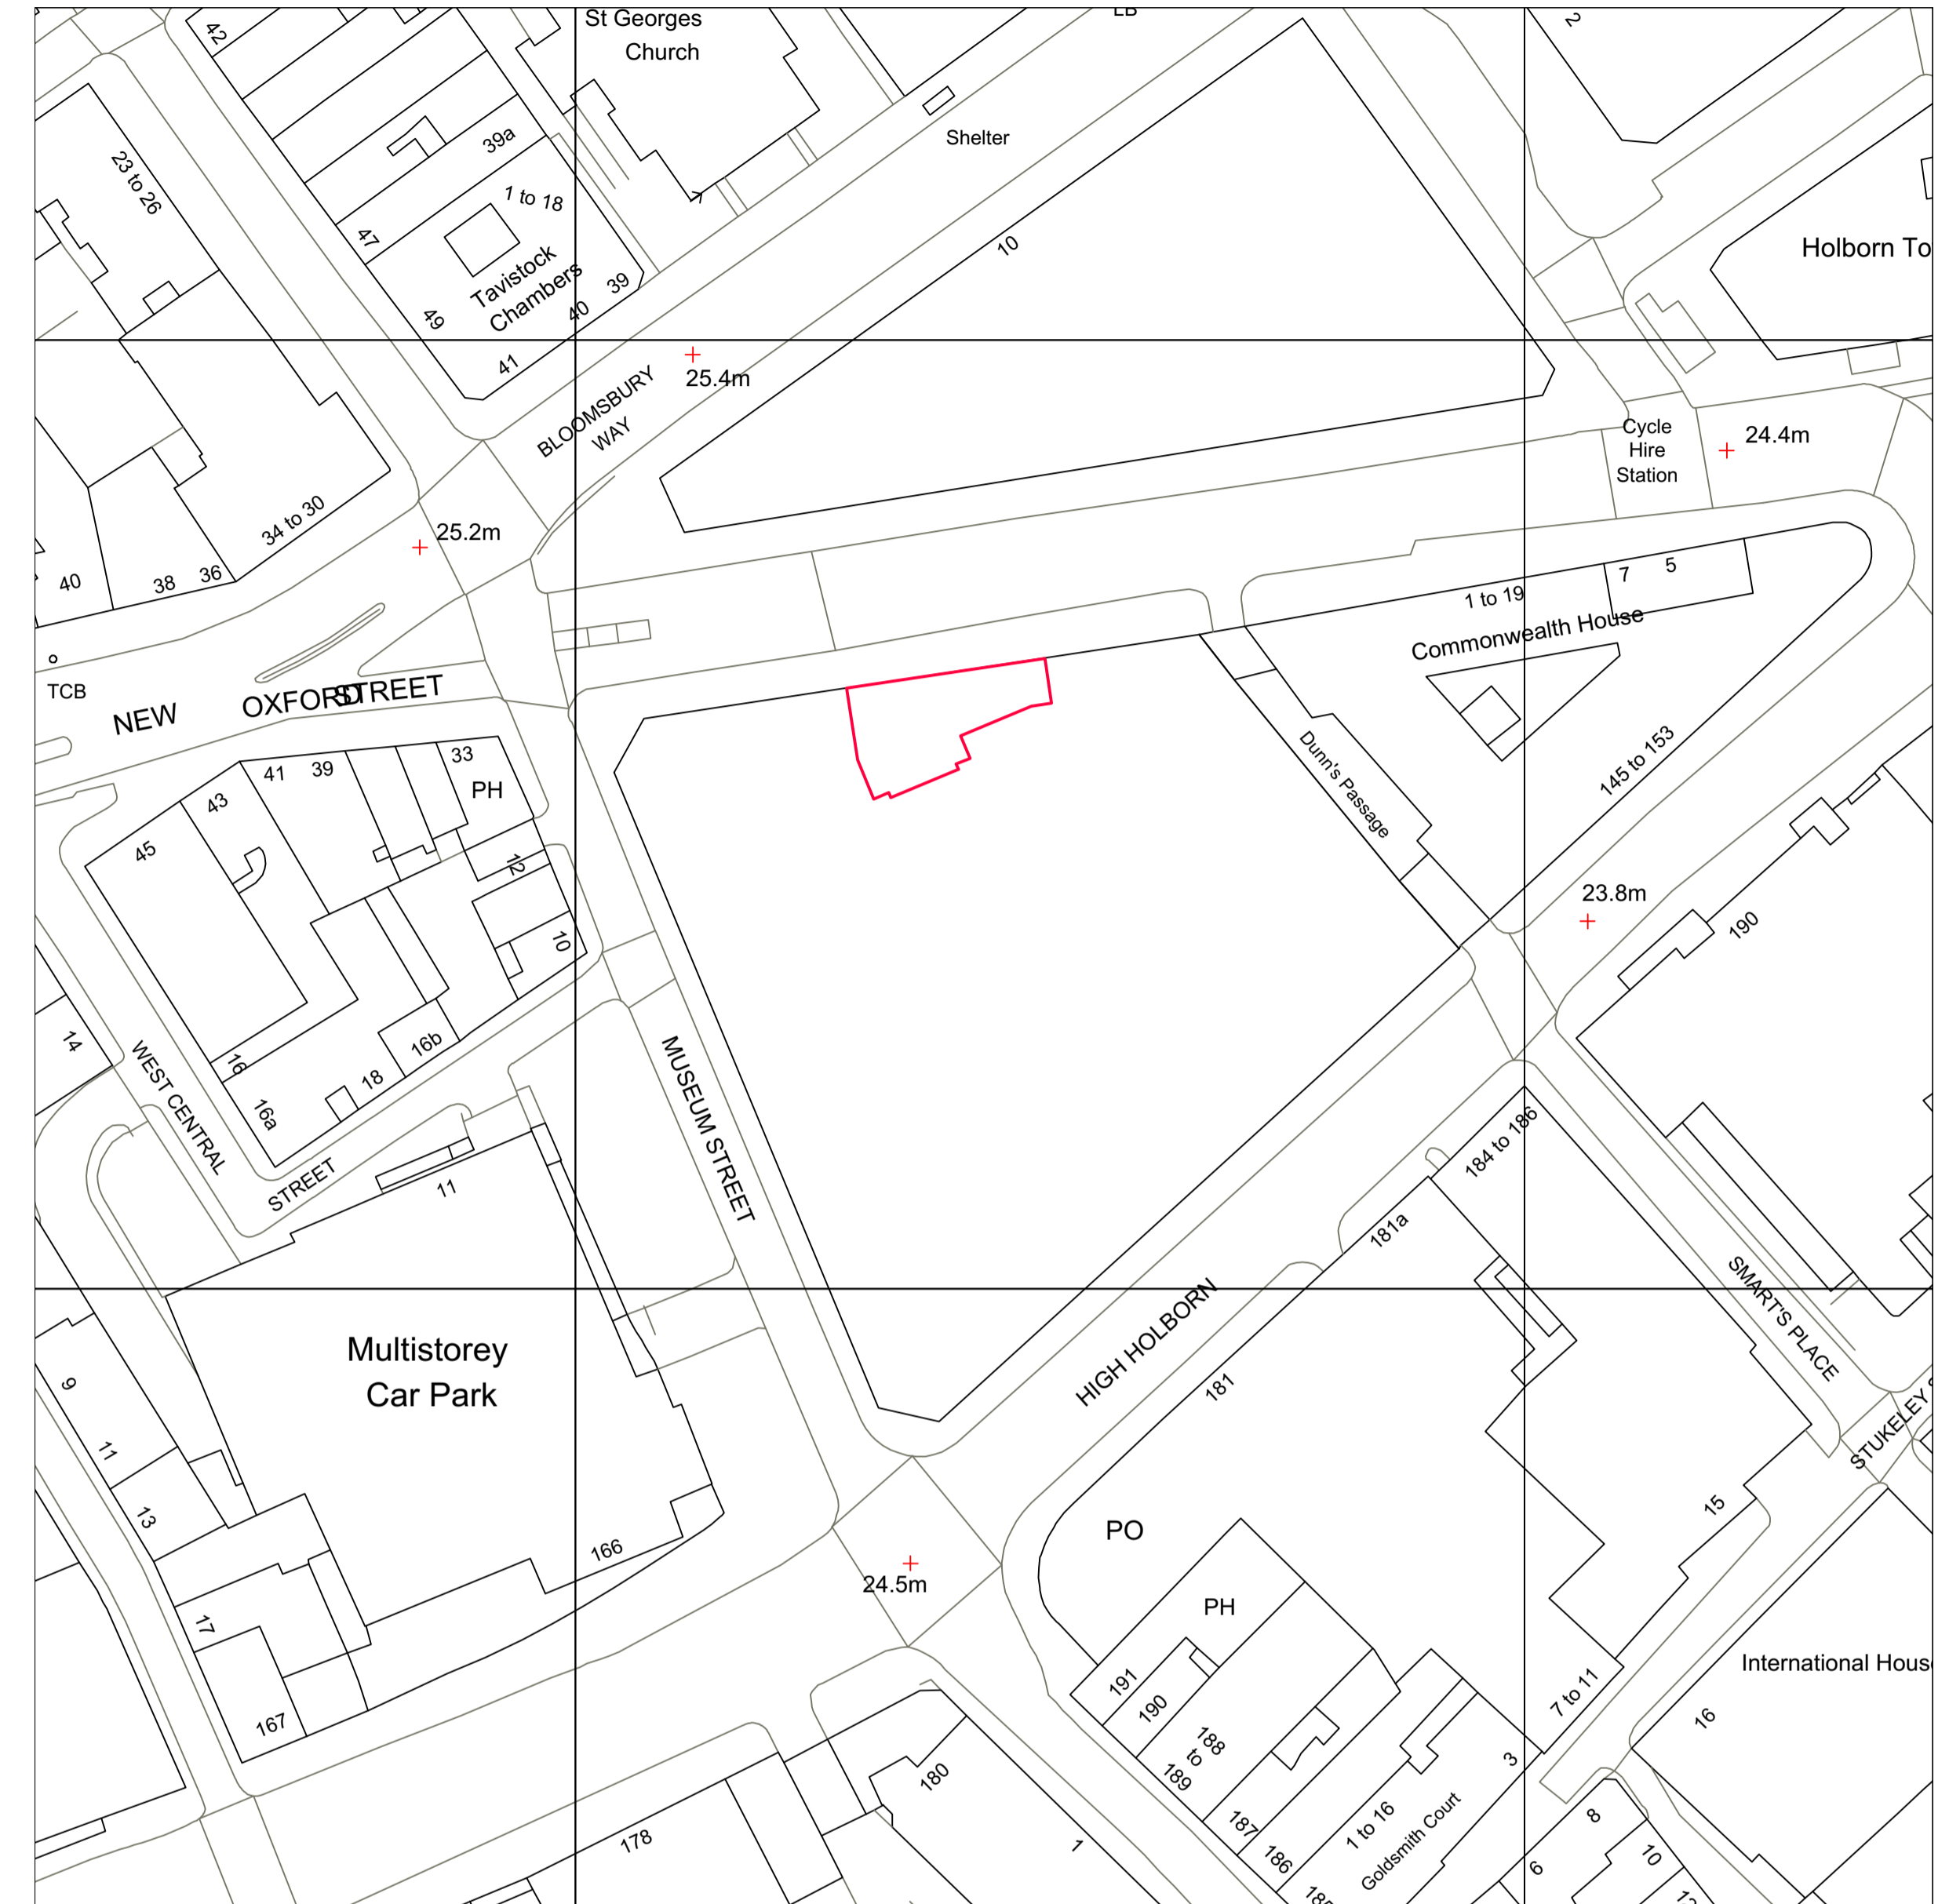

BLOCK PLAN
SCALE - 1:500 @ A3

LOCATION PLAN
SCALE - 1:1250 @ A3

© Crown copyright and database rights 2019
Reproduction in whole or in part is prohibited
without the permission of Ordnance Survey.

REVISIONS				DRAWING TYPE:	
BRANCH NAME & PREFIX: Name: Holborn Post Building New Oxford St, Holborn, London, UK Prefix: 230				[FIA 2 PLANNING] PLANNING / Location & Block Plan	
SCALE @ A1: 1:50	SCALE @ A3: 1:100	DATE DRAWN: 17.07.2019	STATUS: Draft	PROPERTY LOCATION CODE: TBC	DRAWING REF NO: PA.00.LBP
DRAWN BY: 4AD LONDON	CHECKED BY & DATE: 4AD LONDON	JOB REF: 19 191			REV.