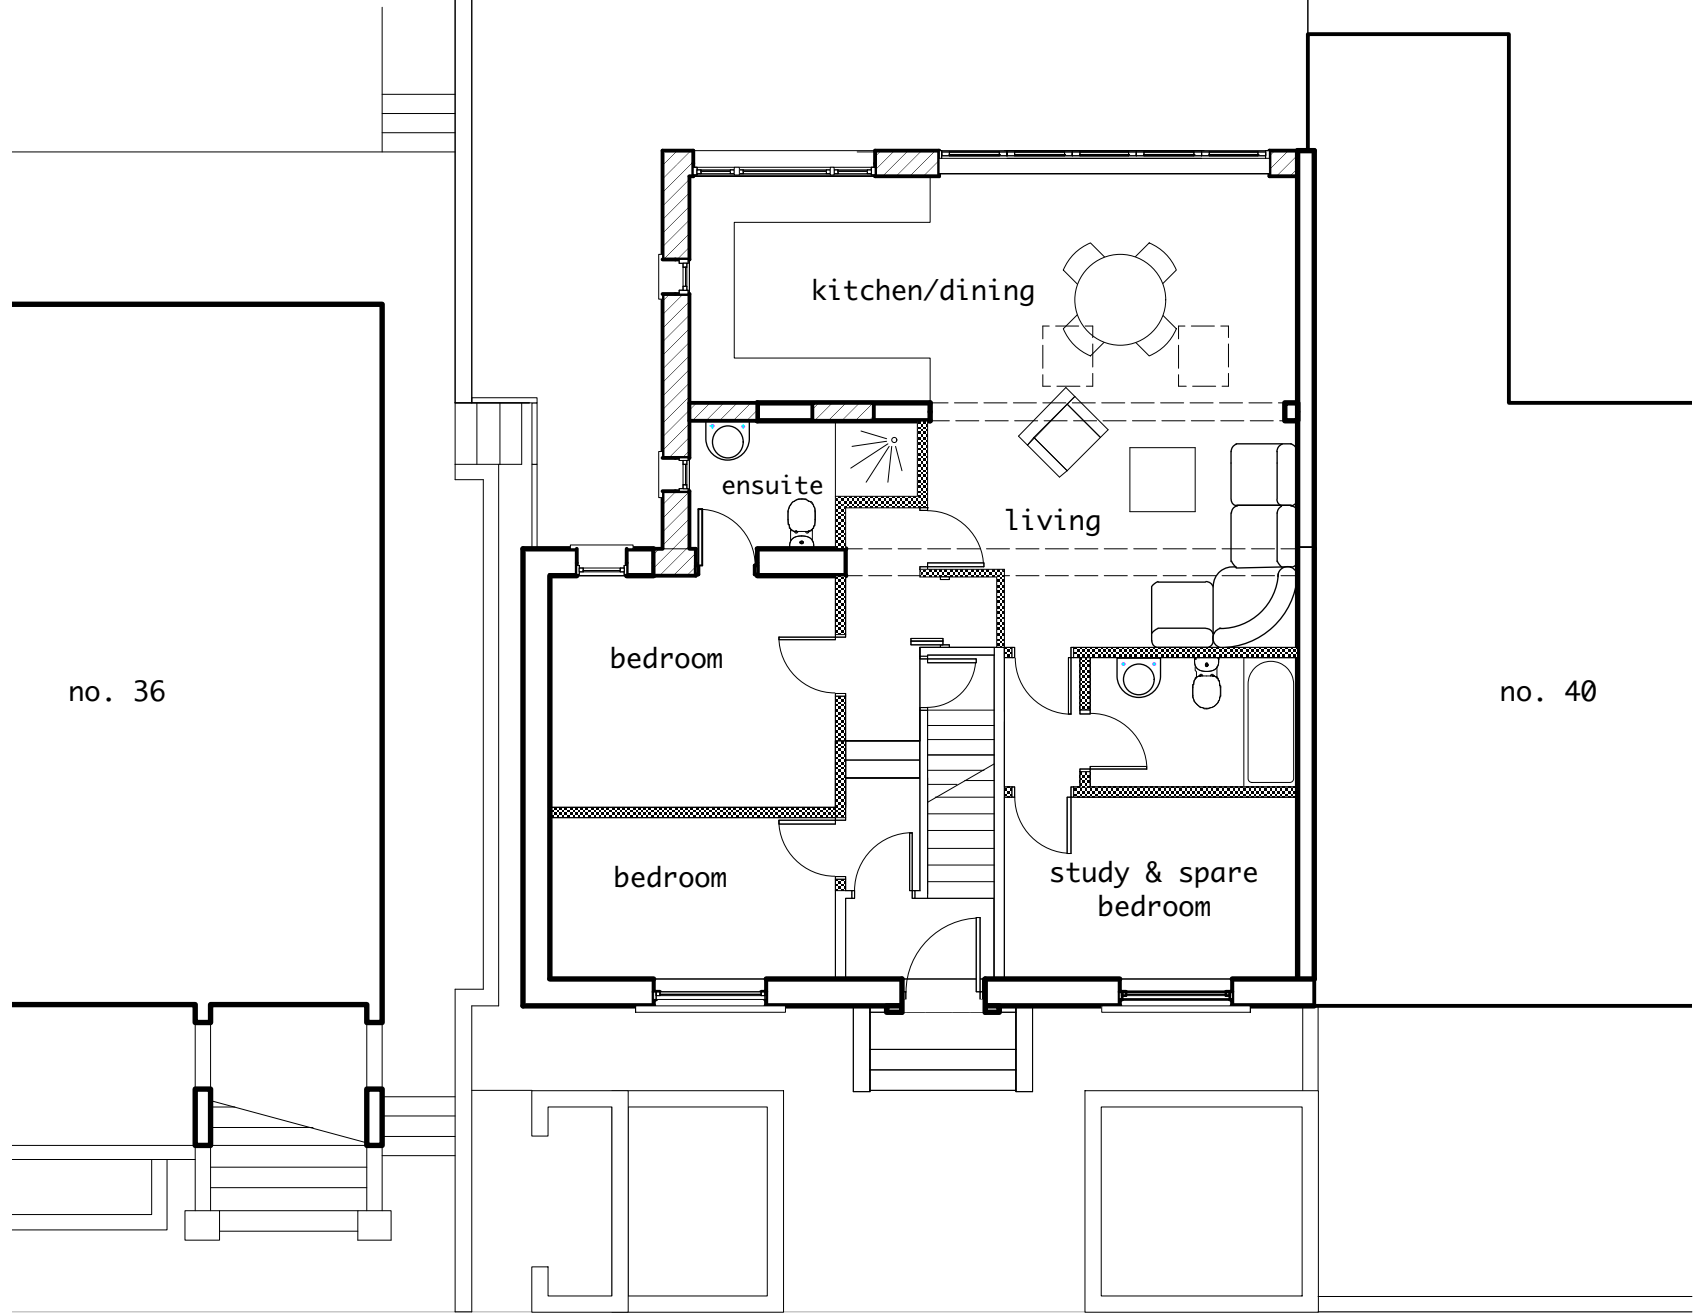

garden

no. 36

no. 40

38 BARTHOLOMEW RD

BARTHOLOMEW ROAD

Tom Young Architects own copyright for this drawing		DISCIPLINE A = architectural S = structural M = mechanical E = electrical		TOM YOUNG ARCHITECTS 19 Bassett St London NW5 4PG 020 7482 6150 tom@tomyoungarchitects.co.uk
PROJECT TITLE	38a Bartholomew Rd	SERIES 1 site, roof, floor plans 2 elevations 3 sections 4 enlarged plans, elevations & sections 5 details 7 views 8 schedules		
JOB NUMBER	1901	proposed site plan		discipline : series : sheet : rev
SCALE	1:100			A : 01 : 10 : a
DATE	12/3/20			
ISSUE	Camden			
CAD-FILE	1901-AD			