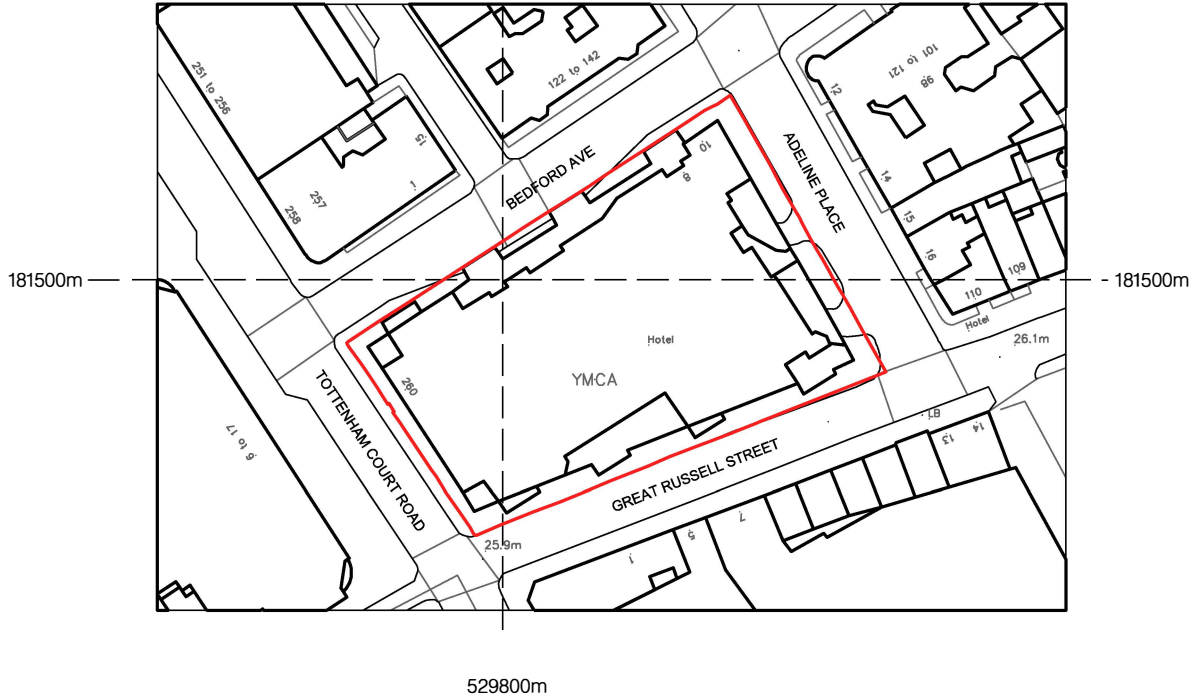

529800m

529800m

Site Boundary

NORTH

PROJECT

112A GREAT RUSSELL STREET, LONDON, WC1B 3NP

DRAWING TITLE

LOCATION PLAN

SCALE 1:1250 @ A4

DRAWING No. 2897 /L /01

REV