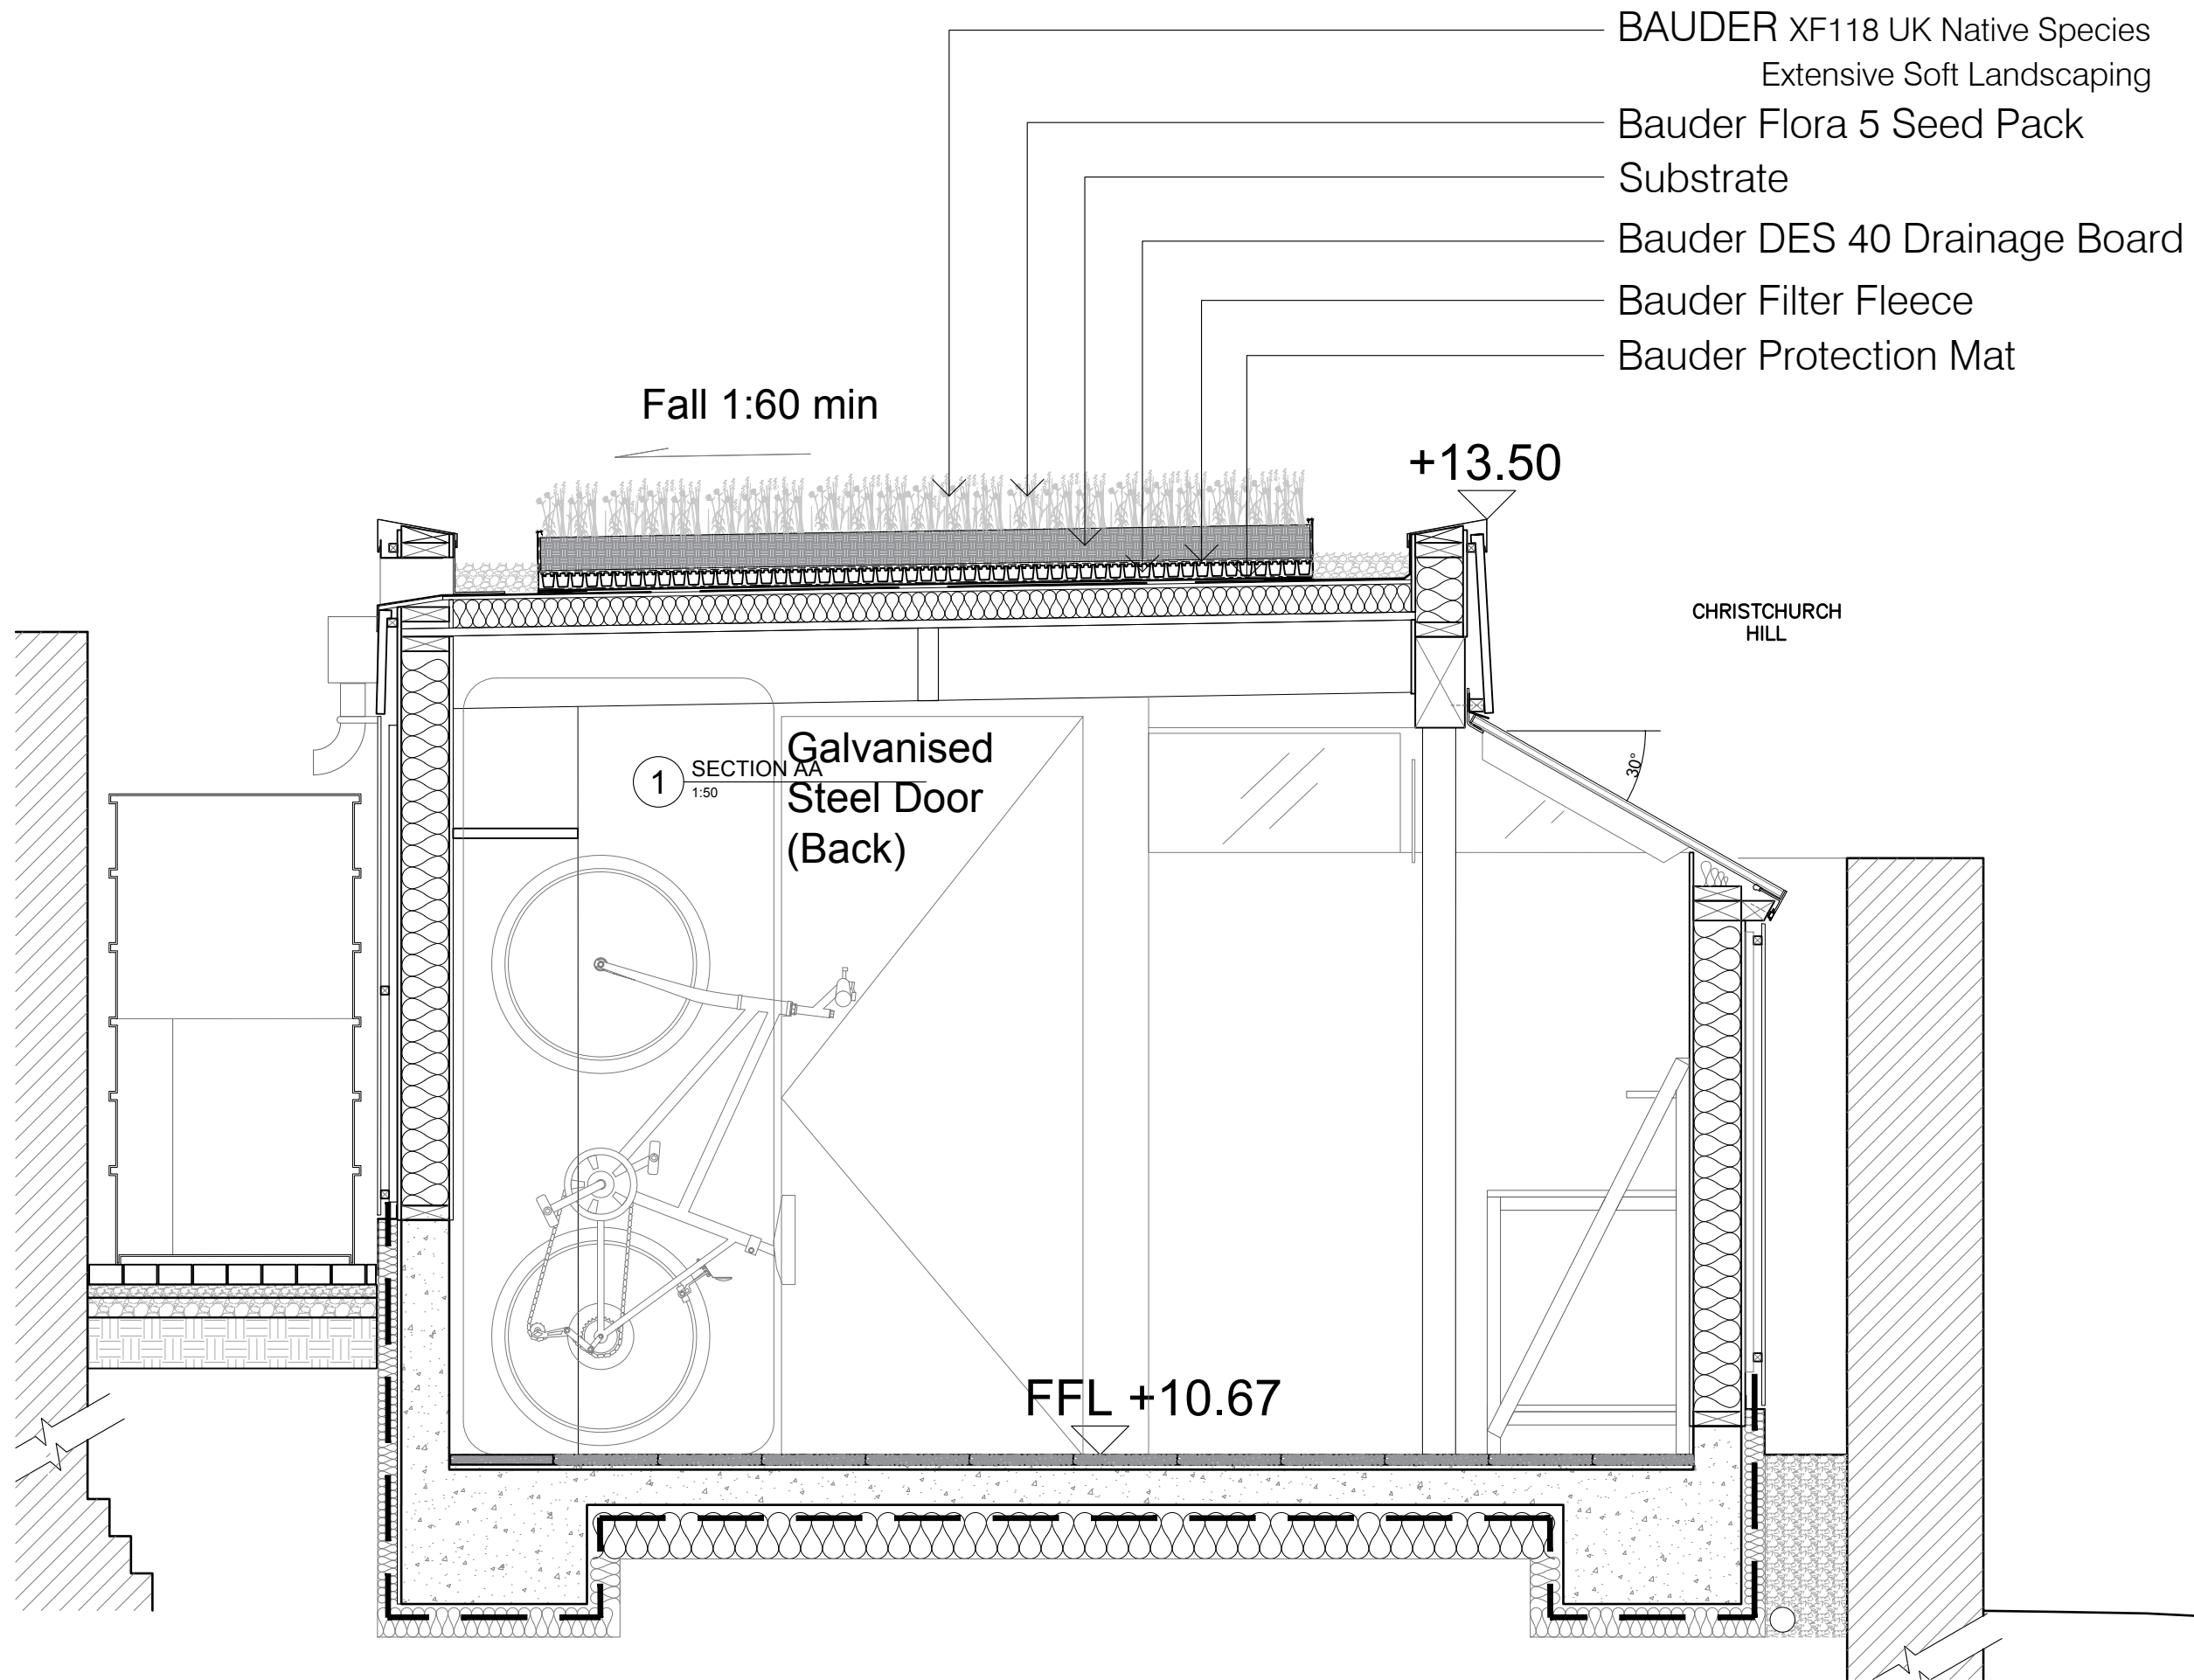

010-3

2 Cannon Pl

Project Address:
2 Cannon Place
Hampstead

Drawing Title:
010-3_9_
Section AA, BB, CC

Scale:
1:50 @ A3

Revisions:

Legend:

Notes:

Issued by
EL

DISCLAIMER

BAUDER XF118 UK Native Species
Extensive Soft Landscaping

Bauder Flora 5 Seed Pack

Substrate

Bauder DES 40 Drainage Board

Bauder Filter Fleece

Bauder Protection Mat

Fall 1:60 min

+13.50

CHRISTCHURCH
HILL

1 SECTION AA
1:50

Galvanised
Steel Door
(Back)

30°

FFL +10.67