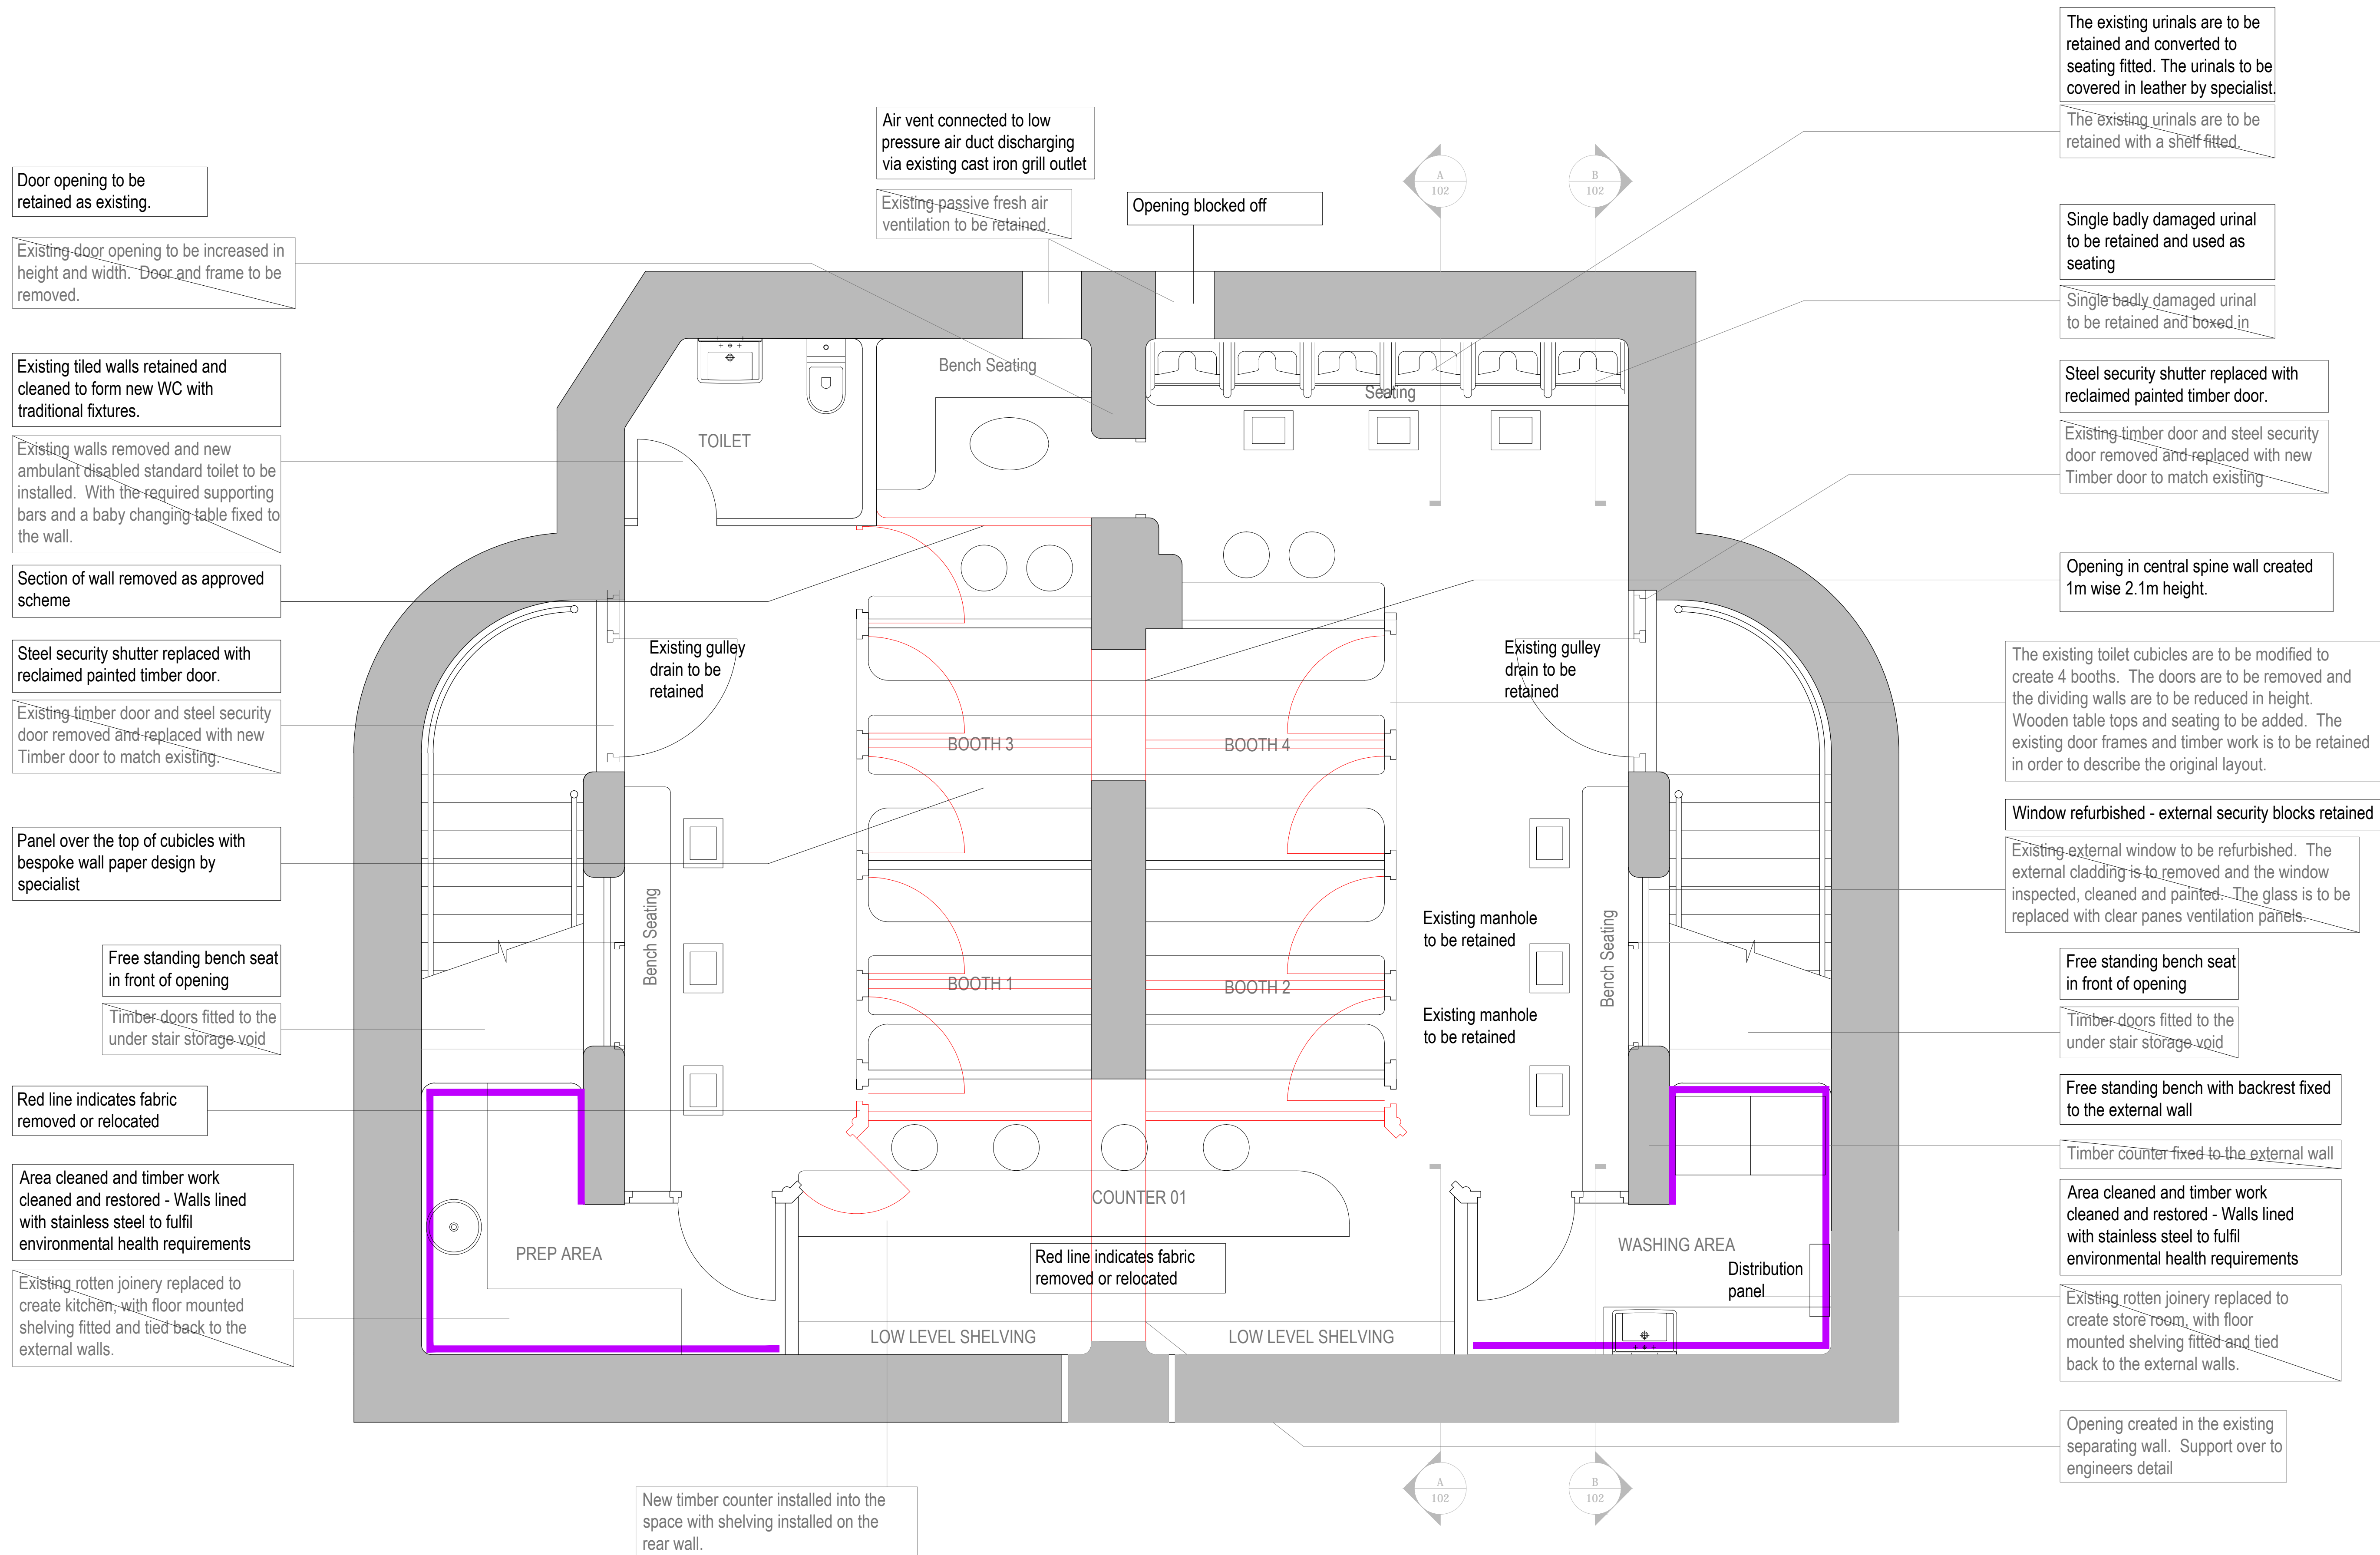

**Proposed conversion of former Public
Conveniences to Restaurant (A1, A3)**

Ladies and Gentlemans Public Conveniences,
Guilford Place, Camden, London, WC1

PRELIMINARY
NOT FOR
CONSTRUCTION

Revision no.

Project No. 737

Cad File 1346_V02.08.dwg

Drawn

Checked JD

Date 03/11/2020

Scale As shown

Title No.

Comparison drawing
to 2015/6141/P and
2015/6885/L Plan

1 Proposed Floor Plan
Scale: 1:25