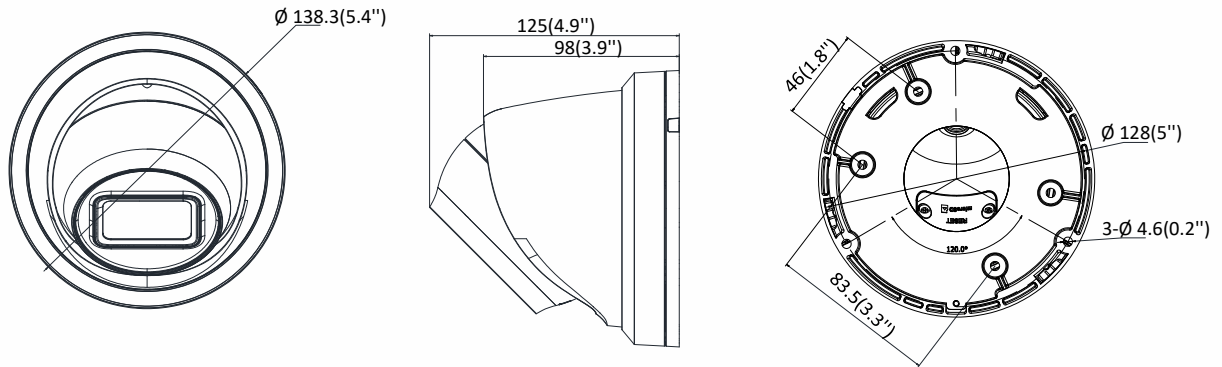

Dimensions