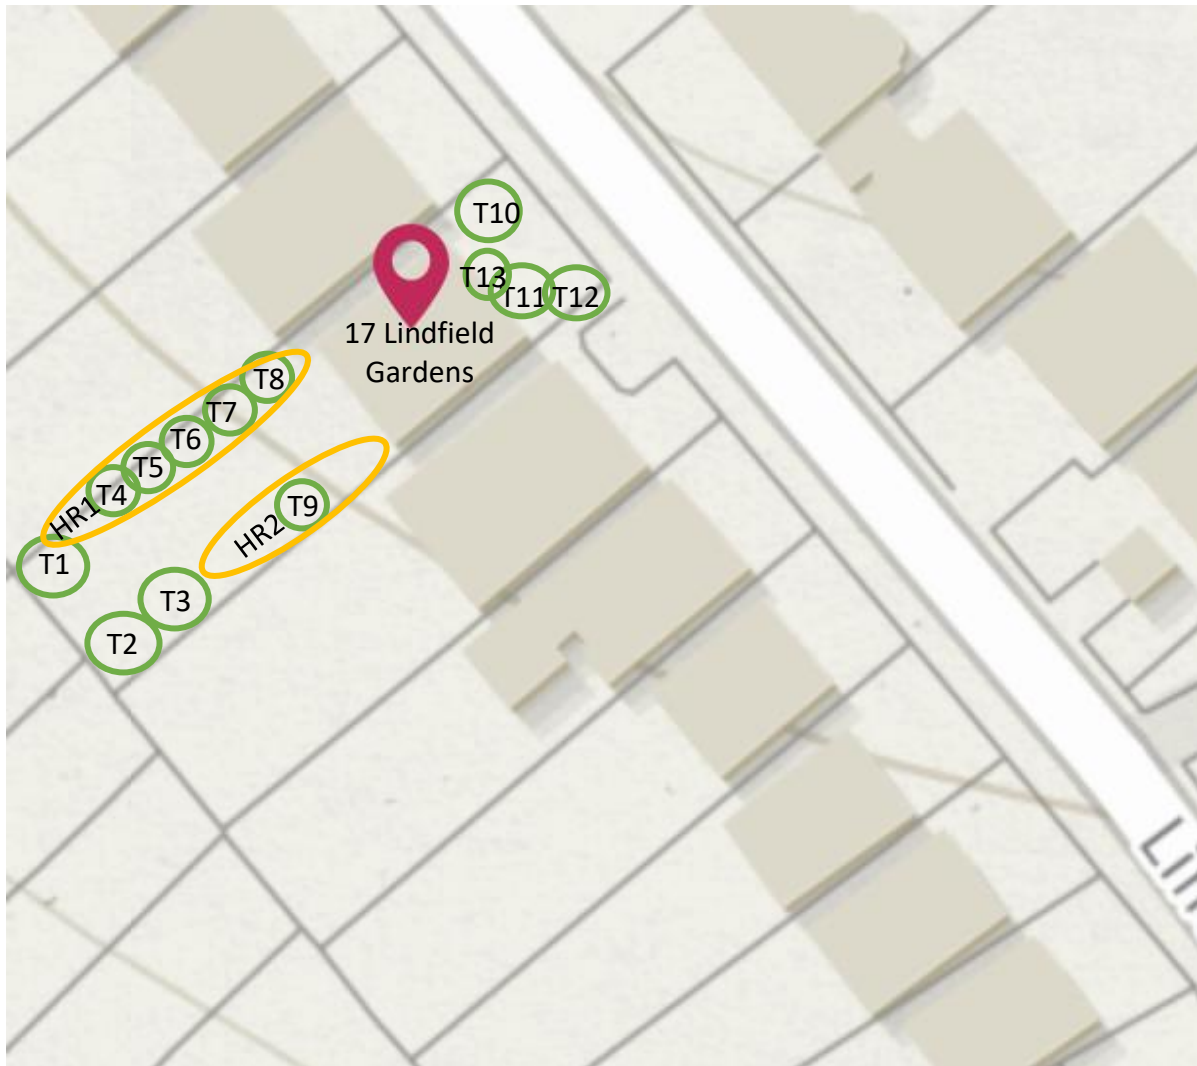

Birch Arboricultural
Contractors Ltd.

Tree Care Specialists

Sketch Plan – 17 Lindfield Gardens

-  Mixed hedgerows and shrubs HR1 & HR2
-  Trees T1 – T13

London Plane T1

T2 London Plane

Ash T3

Telephone: 01843 825277 Mobile: 07565418638
Email: Info@bircharboriculturalcontractorsltd.co.uk
Website: www.bircharboriculturalcontractors.co.uk

Company No. 12377720

London Planes T4 – T8

Mixed Shrubbery HR2 & Dead Tree overhanging boundary fence to be removed

Mixed Shrubbery HR2

Mixed Shrubbery HR1

Sycamore T10

Pyracantha T11

Cherry T12