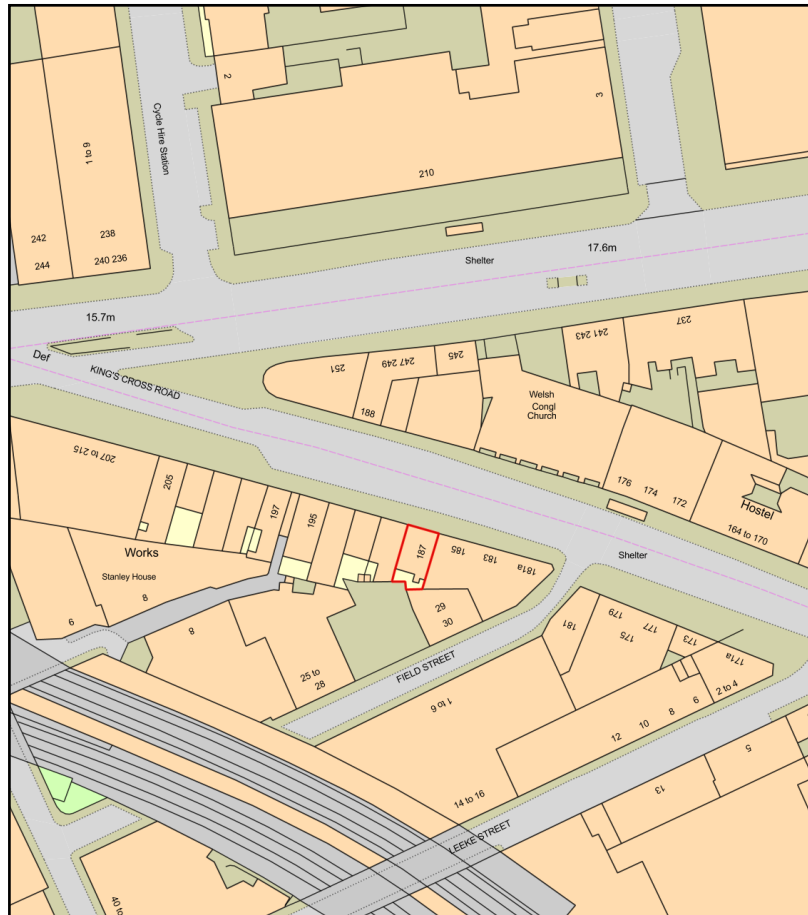

# 187 King's Cross Road

Plan Produced for: O&D Property Consulting LTD  
Date Produced: 09 Mar 2020  
Plan Reference Number: TQRQM20069120632373  
Scale: 1:1250 @ A4