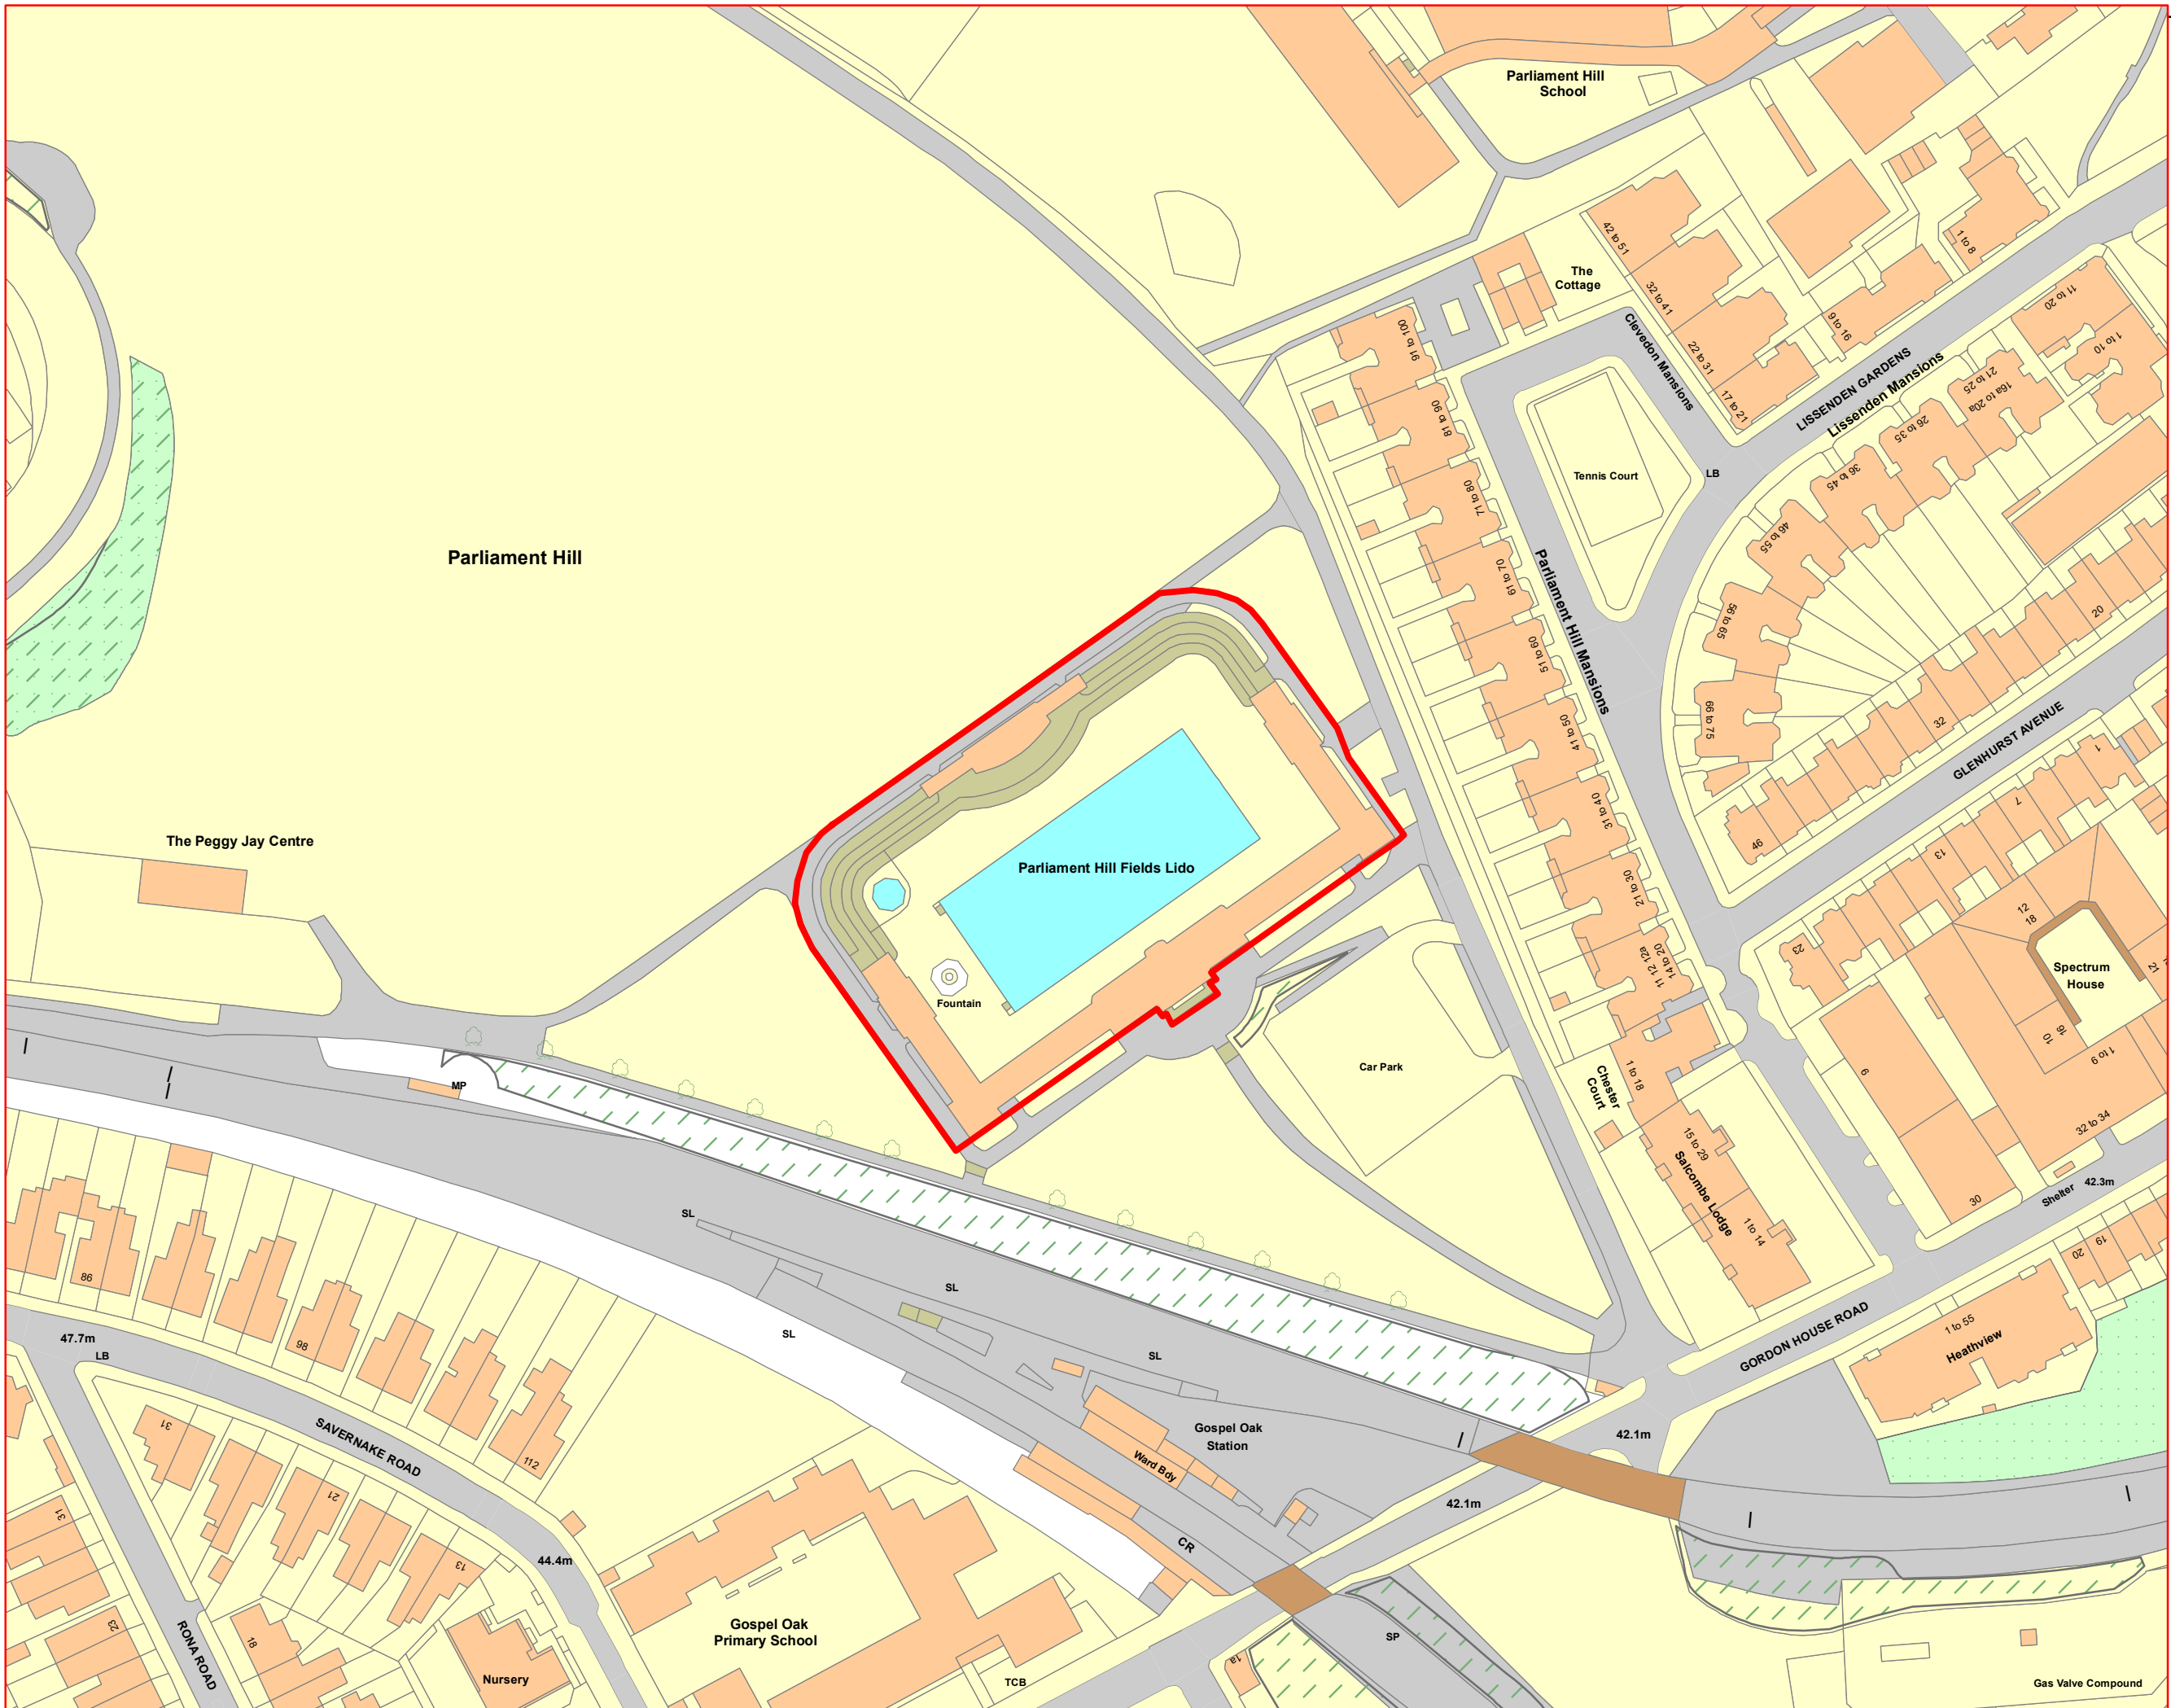

Parliament Hill Lido

1:1,250

Created by:
Richard Gentry

Date Created:
21 Feb 2020

© Crown copyright and
database rights 2020
OS 100023243