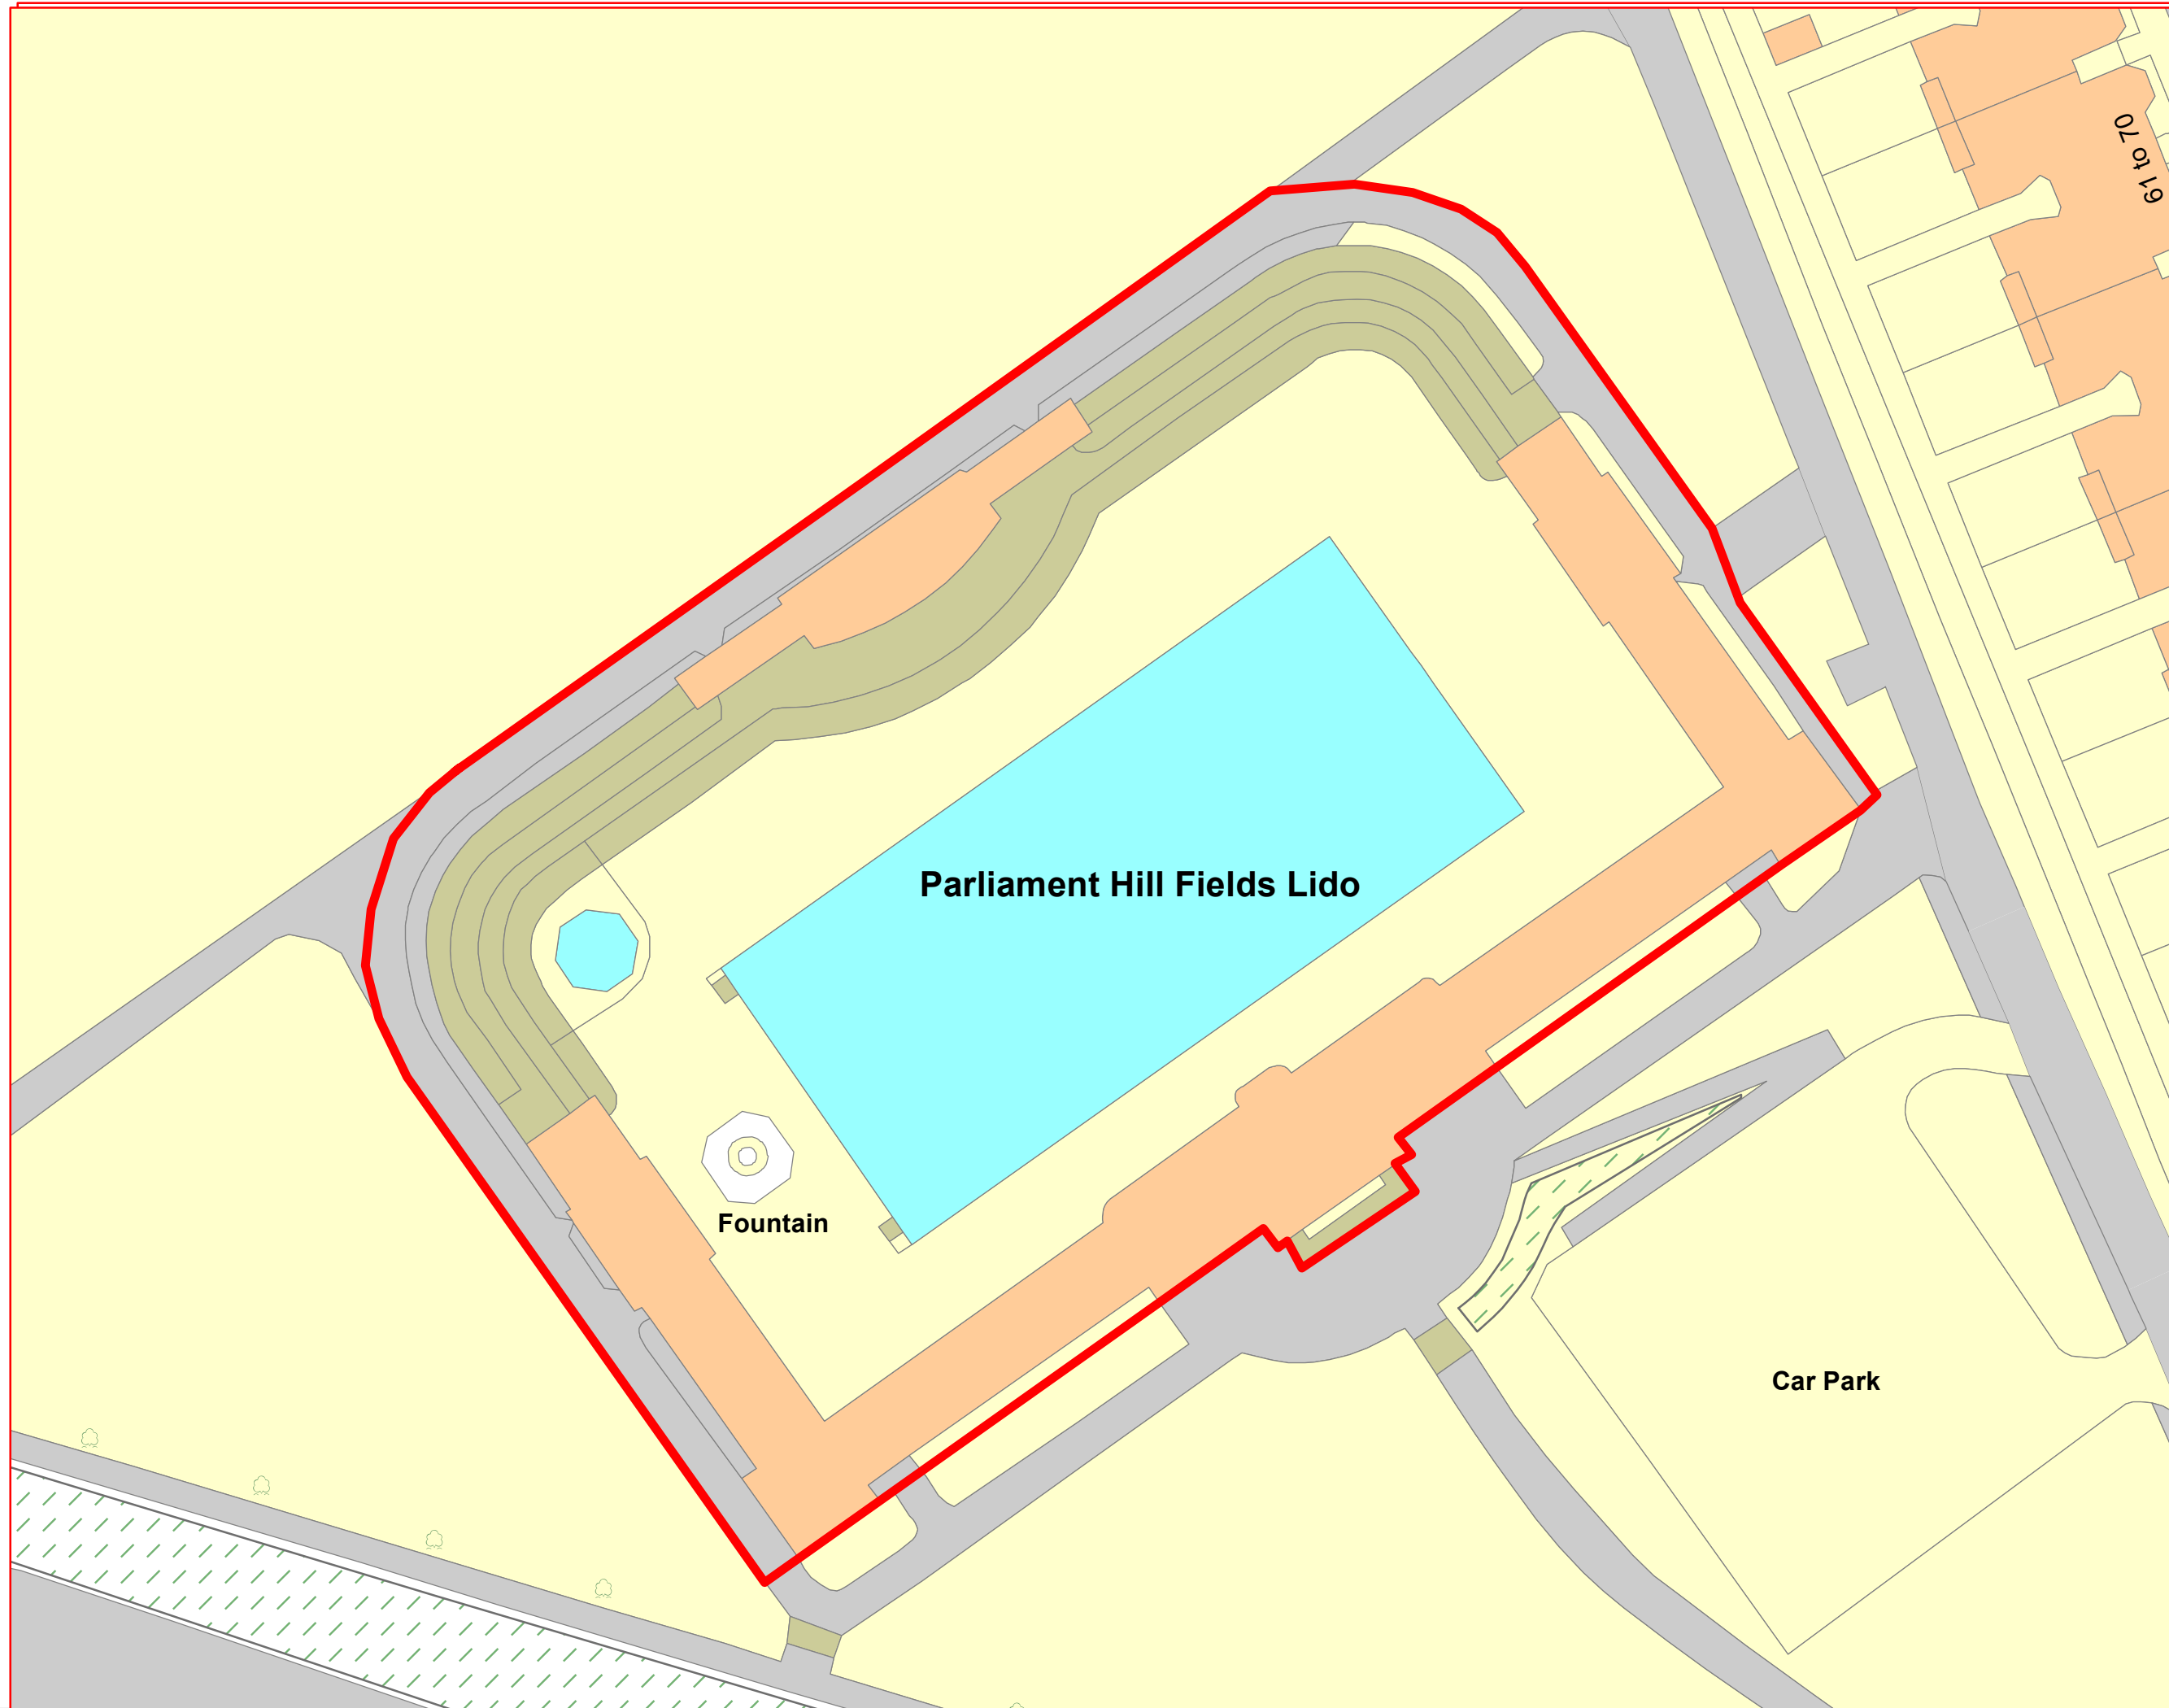

**Parliament Hill Lido**

**1:500**

Created by:  
Richard Gentry

Date Created:  
21 Feb 2020

© Crown copyright and  
database rights 2020  
OS 100023243

**Parliament Hill Fields Lido**

**Fountain**

**Car Park**

61 to 70