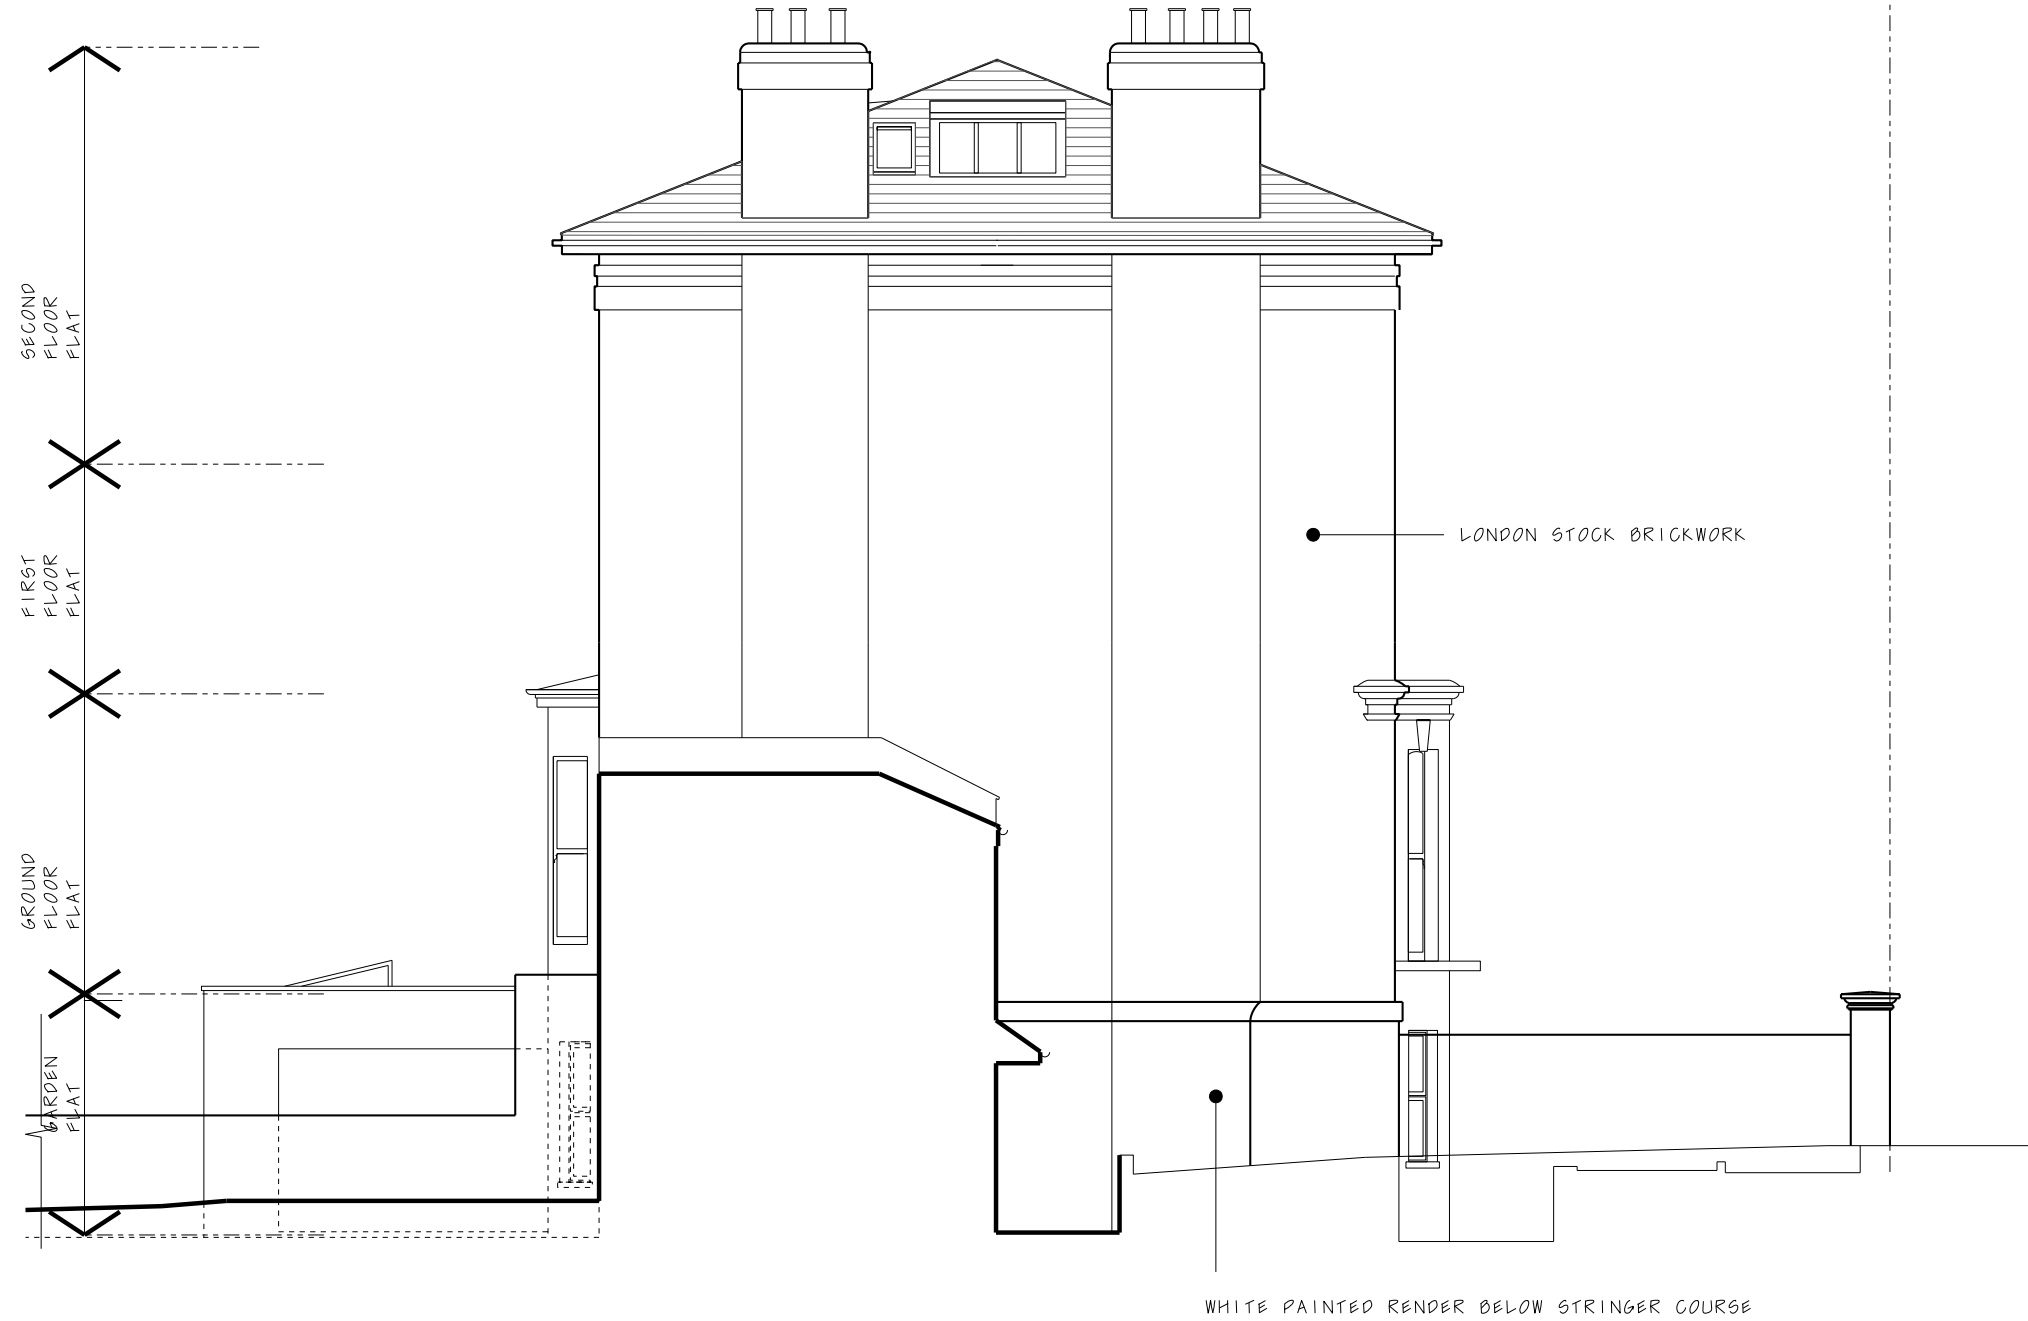

143 King Henry's road

King Henry's road

GARDEN EXTENDS FOR 20M FROM REAR WALL OF MAIN BUILDING

Duncan Woodburn RIBA
Architect ■
 Second floor studio, 28 Poland Street,
 London W1F 8QP
 Tel. 0207 637 3819
 Mob. 07956 661 426

143 King Henry's Road NW3
12 Proposed East elevation

February 2020
 1:50 @A1 1:100 @A3