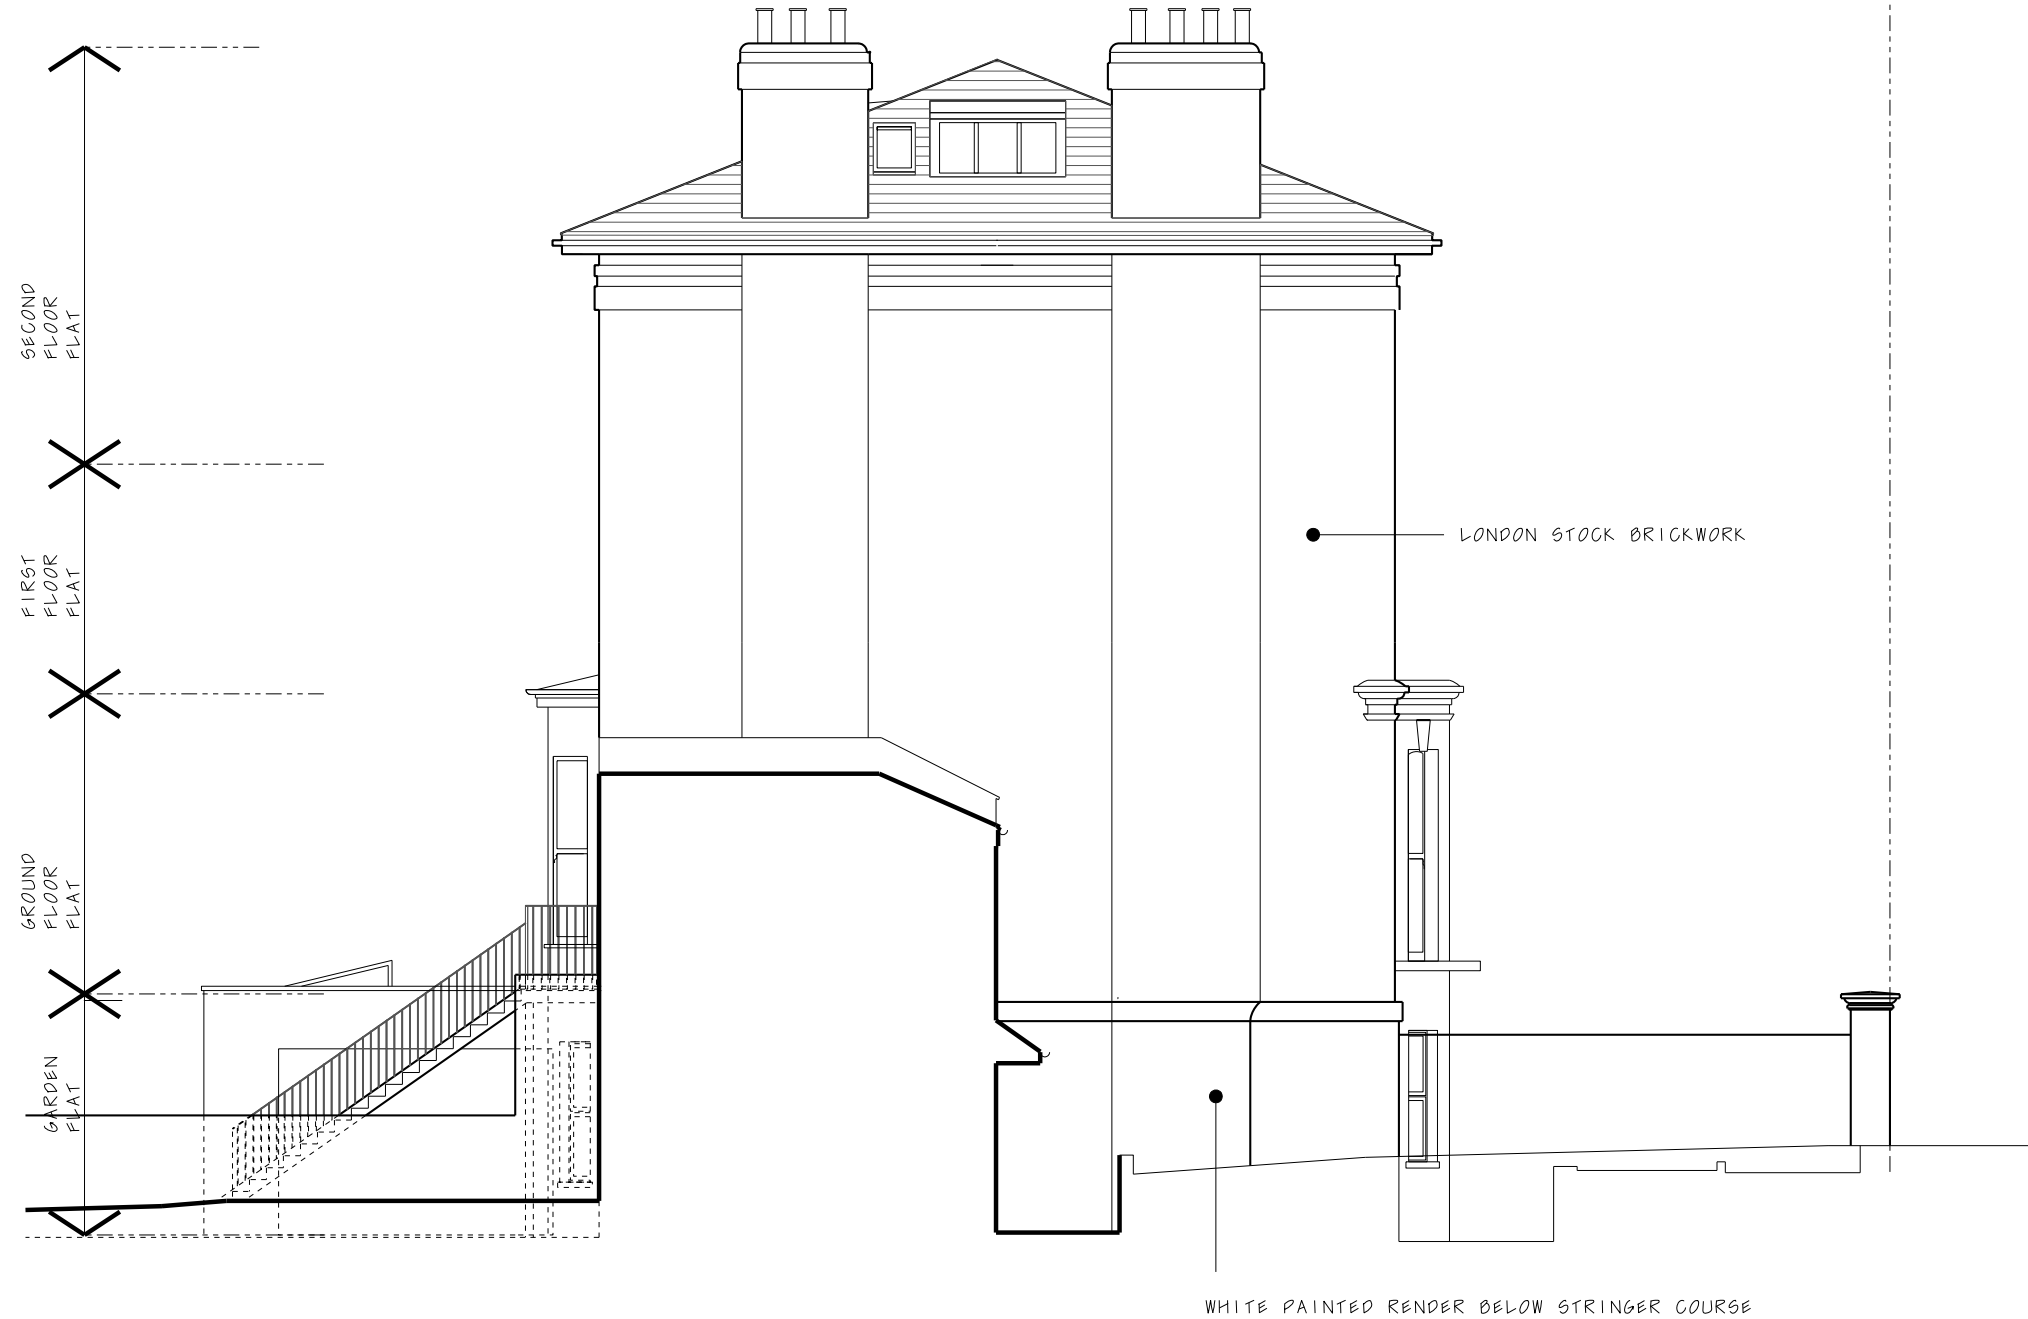

143 King Henry's road

King Henry's road

GARDEN EXTENDS FOR 20M FROM REAR WALL OF MAIN BUILDING

Duncan Woodburn RIBA
Architect ■
 Second floor studio, 28 Poland Street,
 London W1F 8QP
 Tel. 0207 637 3819
 Mob. 07956 661 426

143 King Henry's Road NW3
11 Existing East elevation

February 2020
 1:50 @A1 1:100 @A3