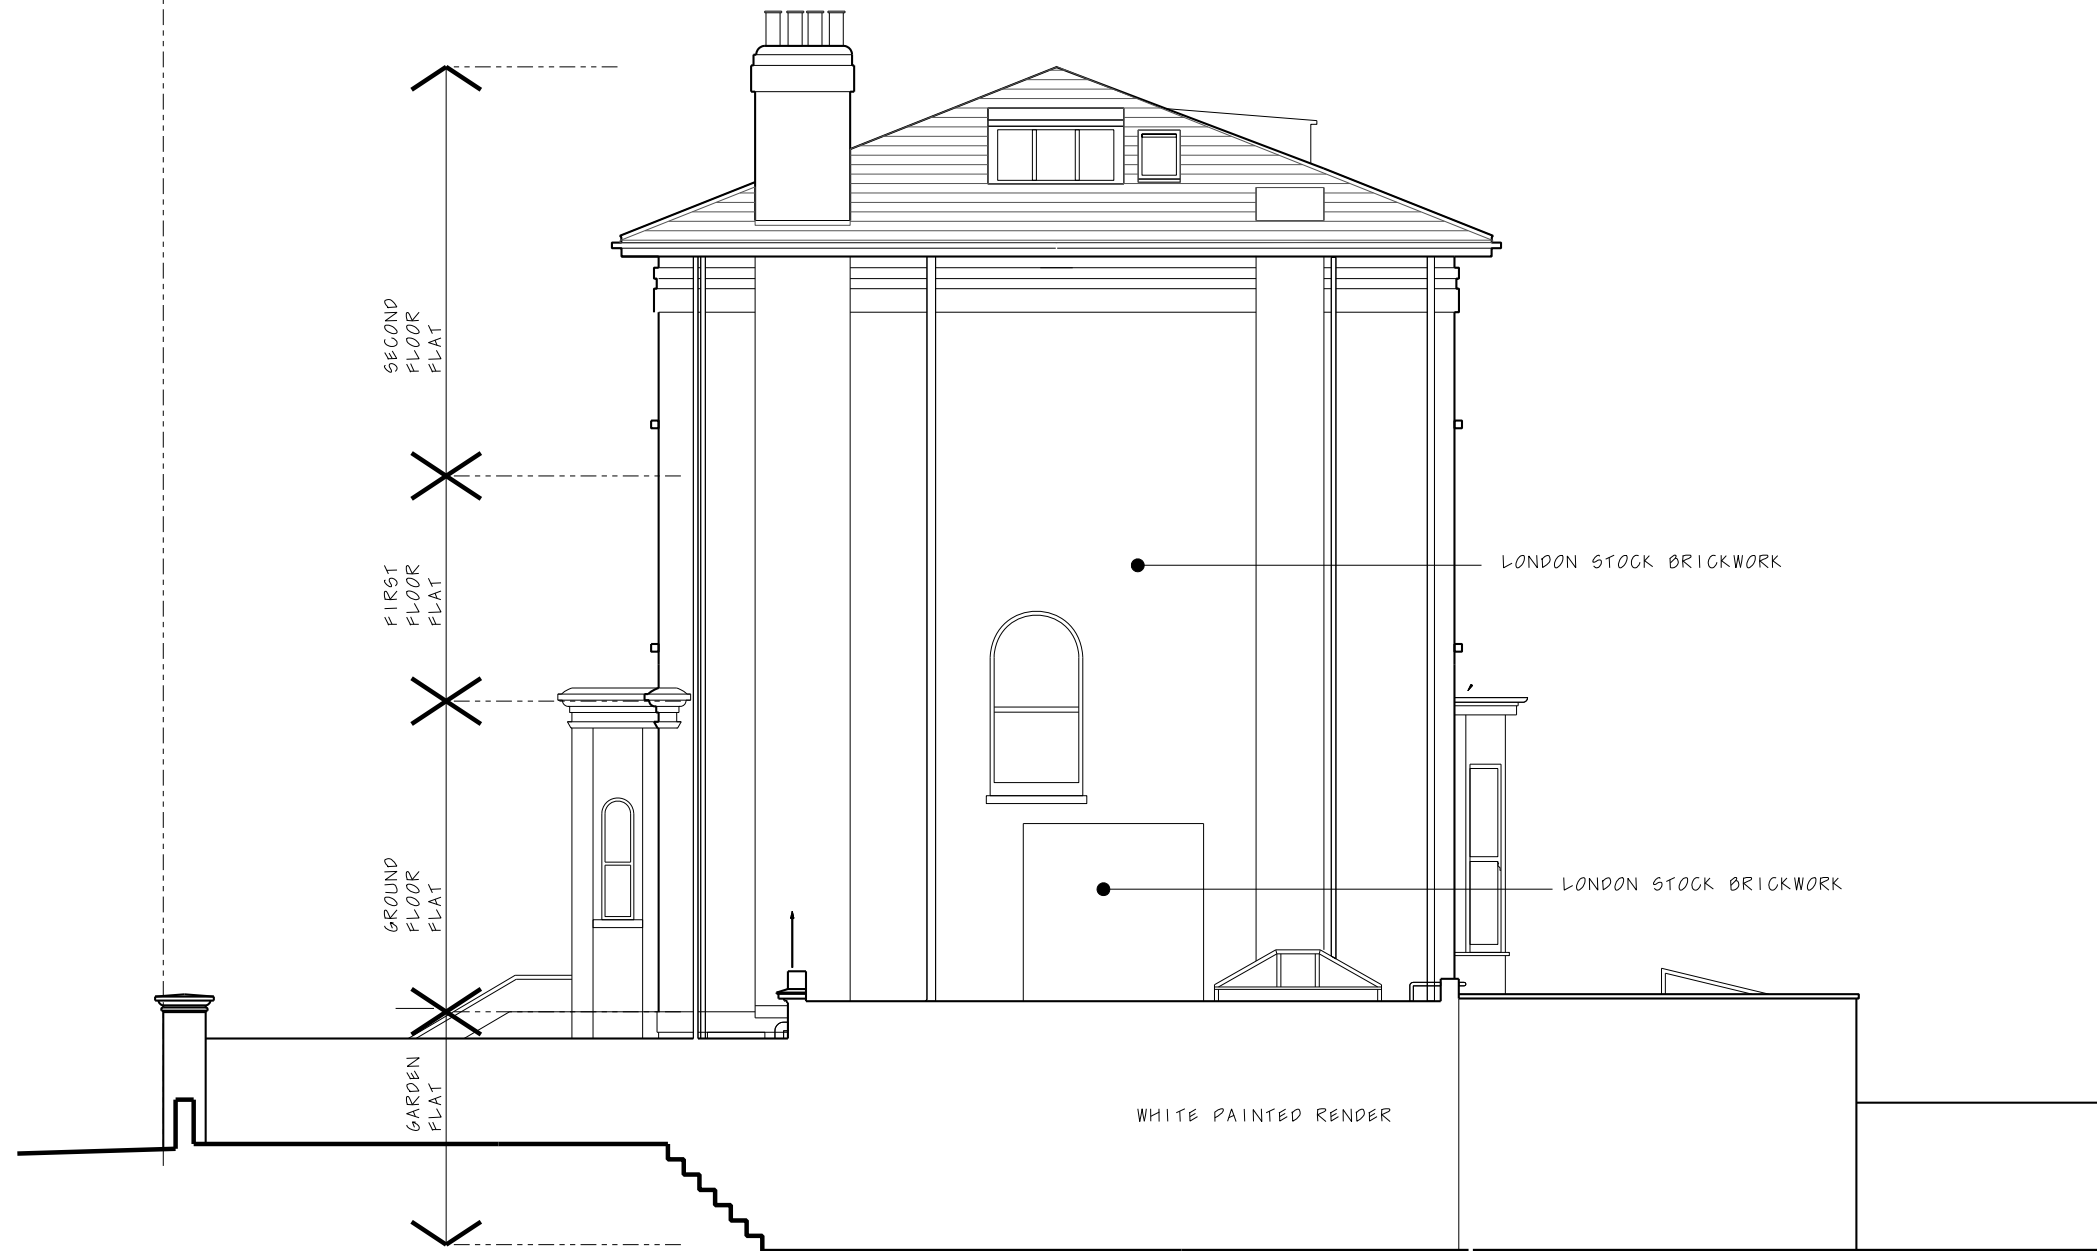

143 King Henry's road

GARDEN EXTENDS FOR 28M
FROM REAR WALL OF MAIN BUILDING

Duncan Woodburn RIBA
Architect

Second floor studio, 28 Poland Street,
London W1F 8QP
Tel. 0207 637 3819
Mob. 07956 661 426

143 King Henry's Road NW3
07 Existing West elevation