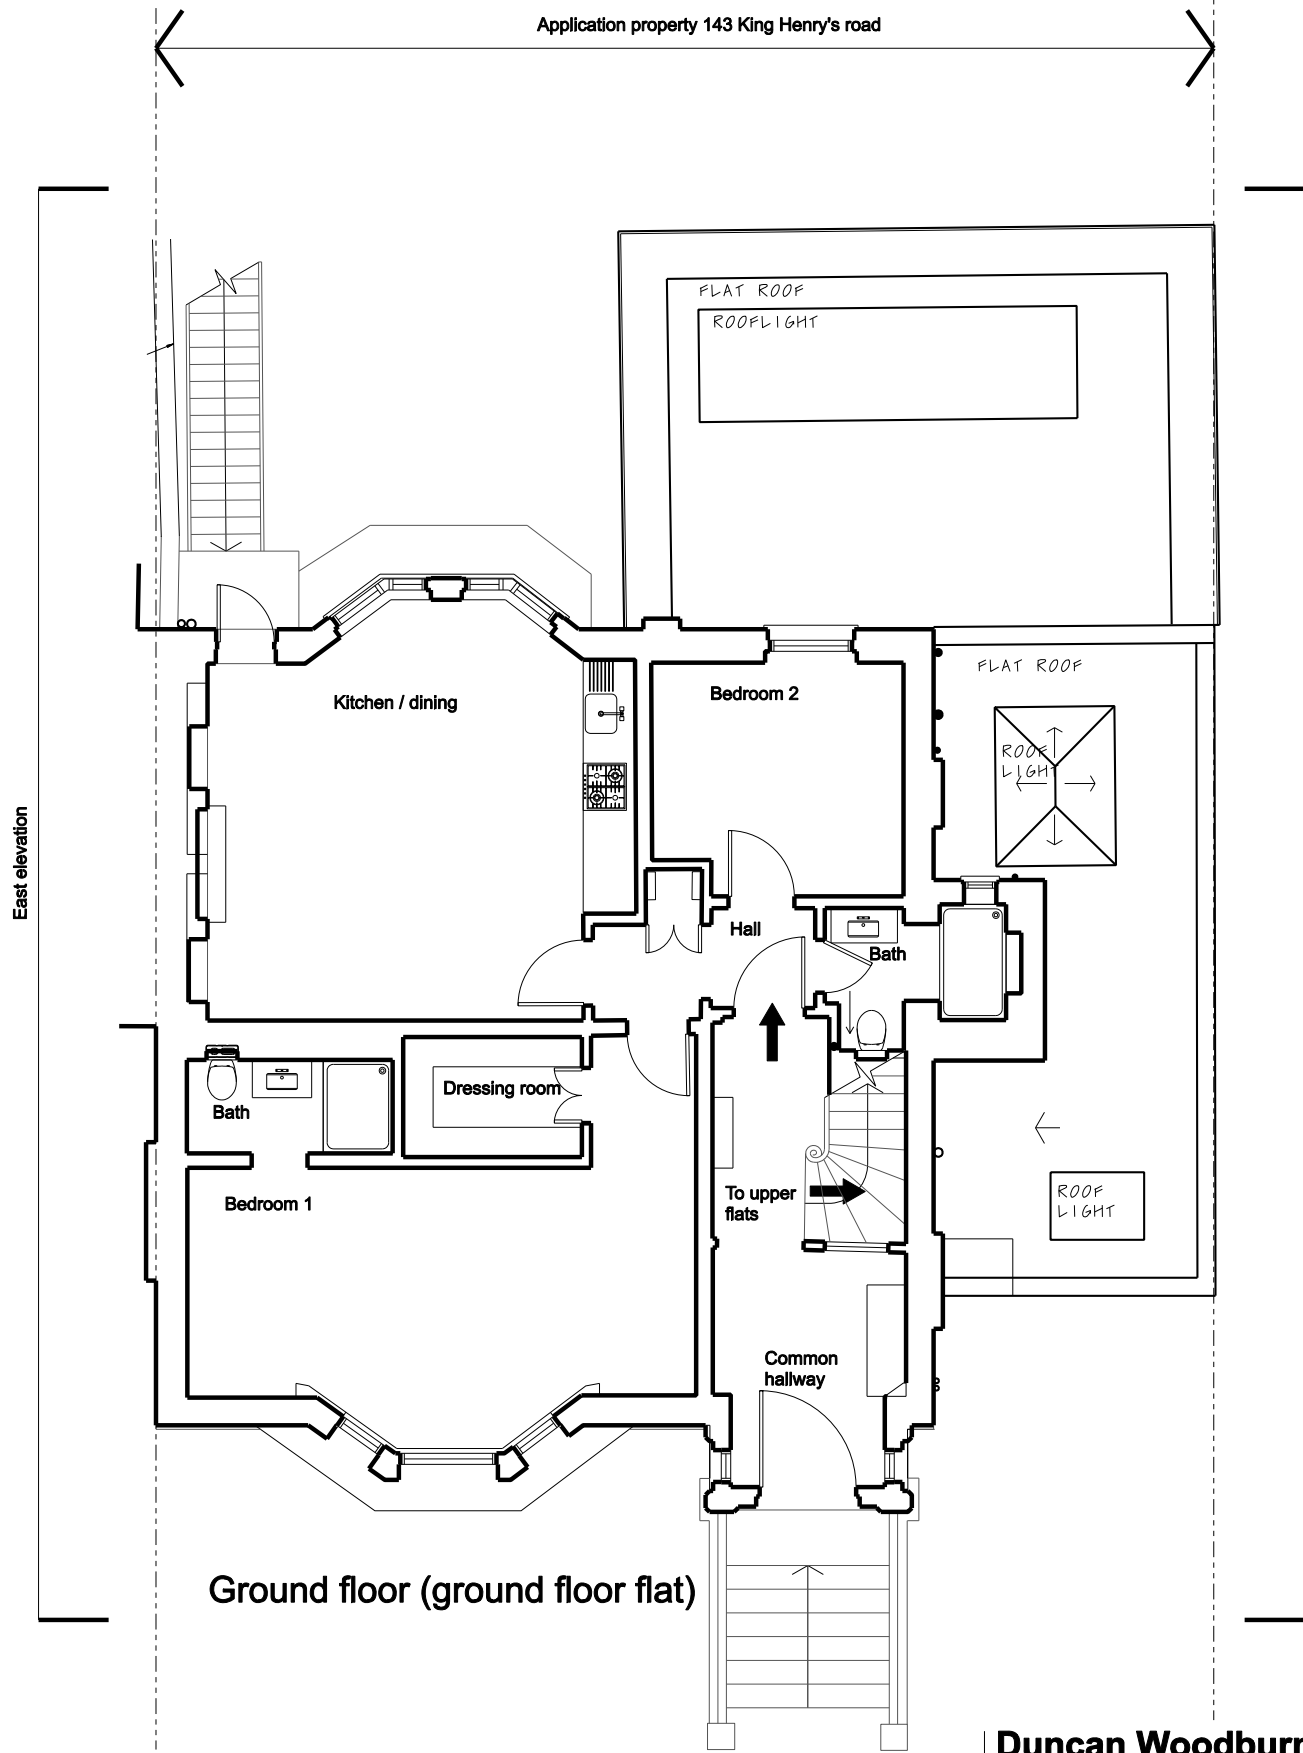

Lower ground floor (Garden flat)

Ground floor (ground floor flat)

Duncan Woodburn RIBA
Architect
 Second floor studio, 28 Poland Street,
 London W1F 8QP
 Tel. 0207 637 3819
 Mob. 07956 661 426

143 King Henry's Road NW3
03 Existing floor plans

February 2020
 1:50 @A1 1:100 @A3