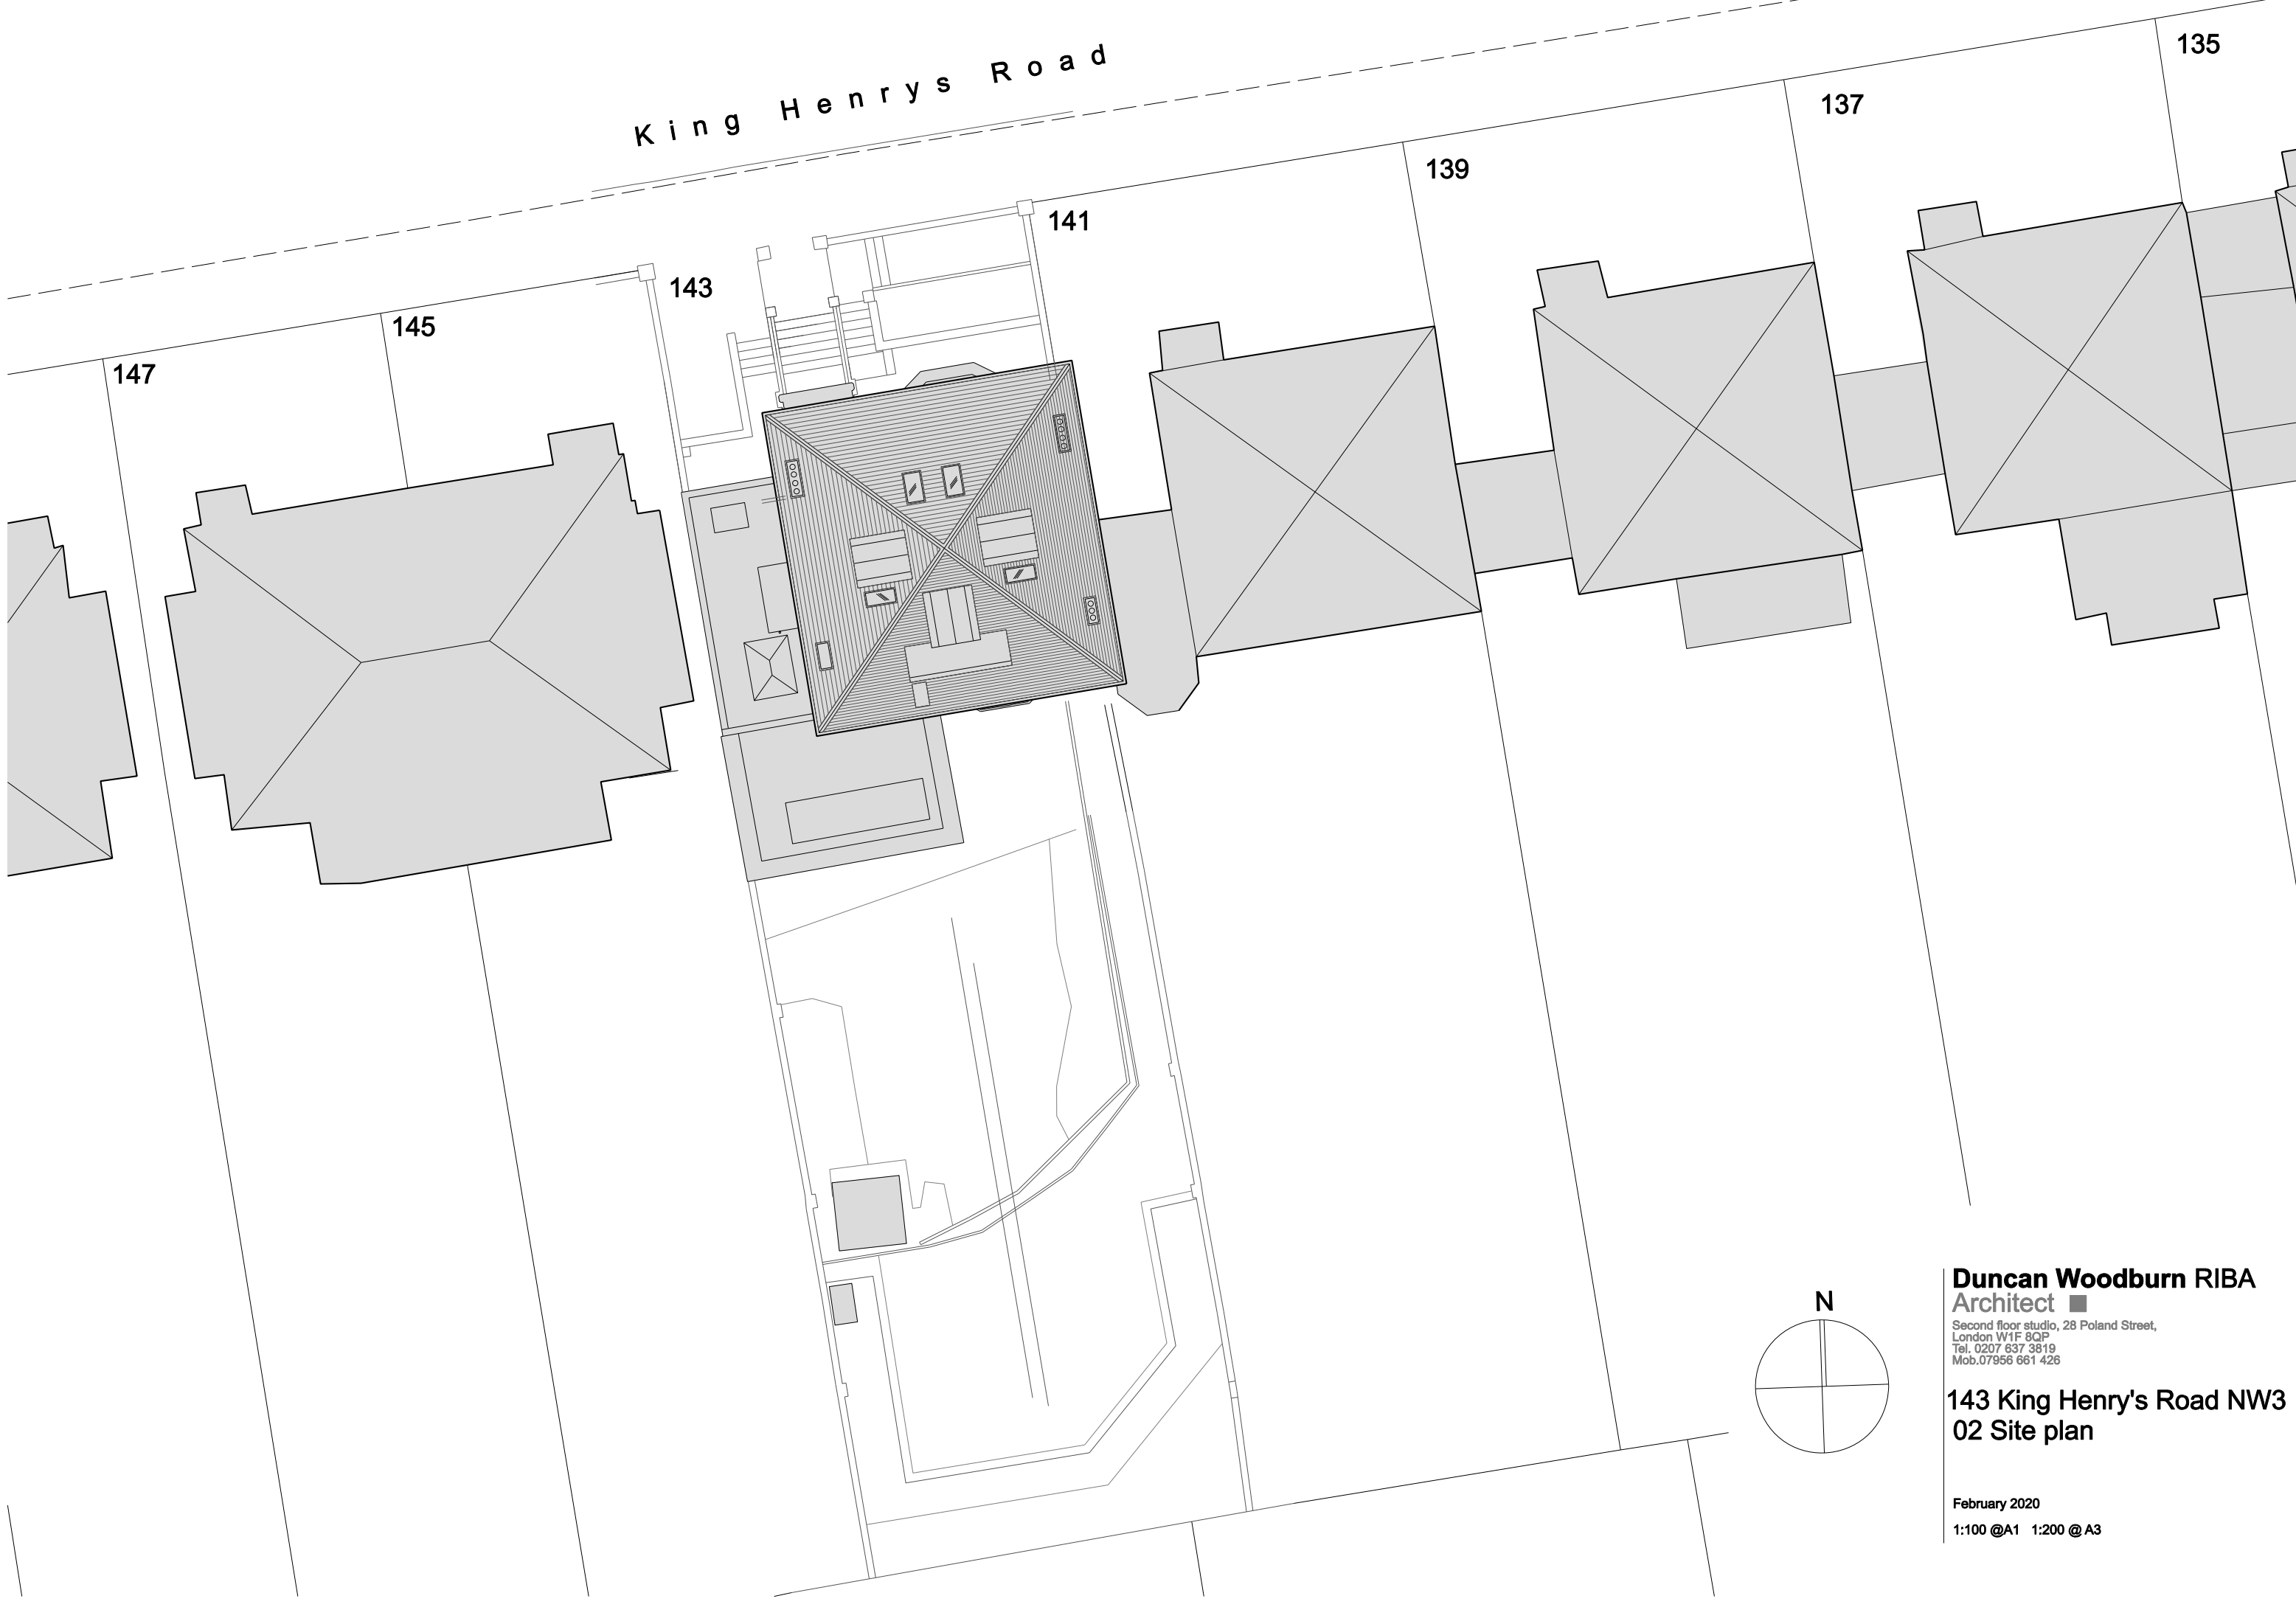

King Henrys Road

147

145

143

141

139

137

135

Duncan Woodburn RIBA
Architect

Second floor studio, 28 Poland Street,
London W1F 8QP
Tel. 0207 637 3819
Mob. 07956 661 426

143 King Henry's Road NW3
02 Site plan

February 2020
1:100 @A1 1:200 @A3