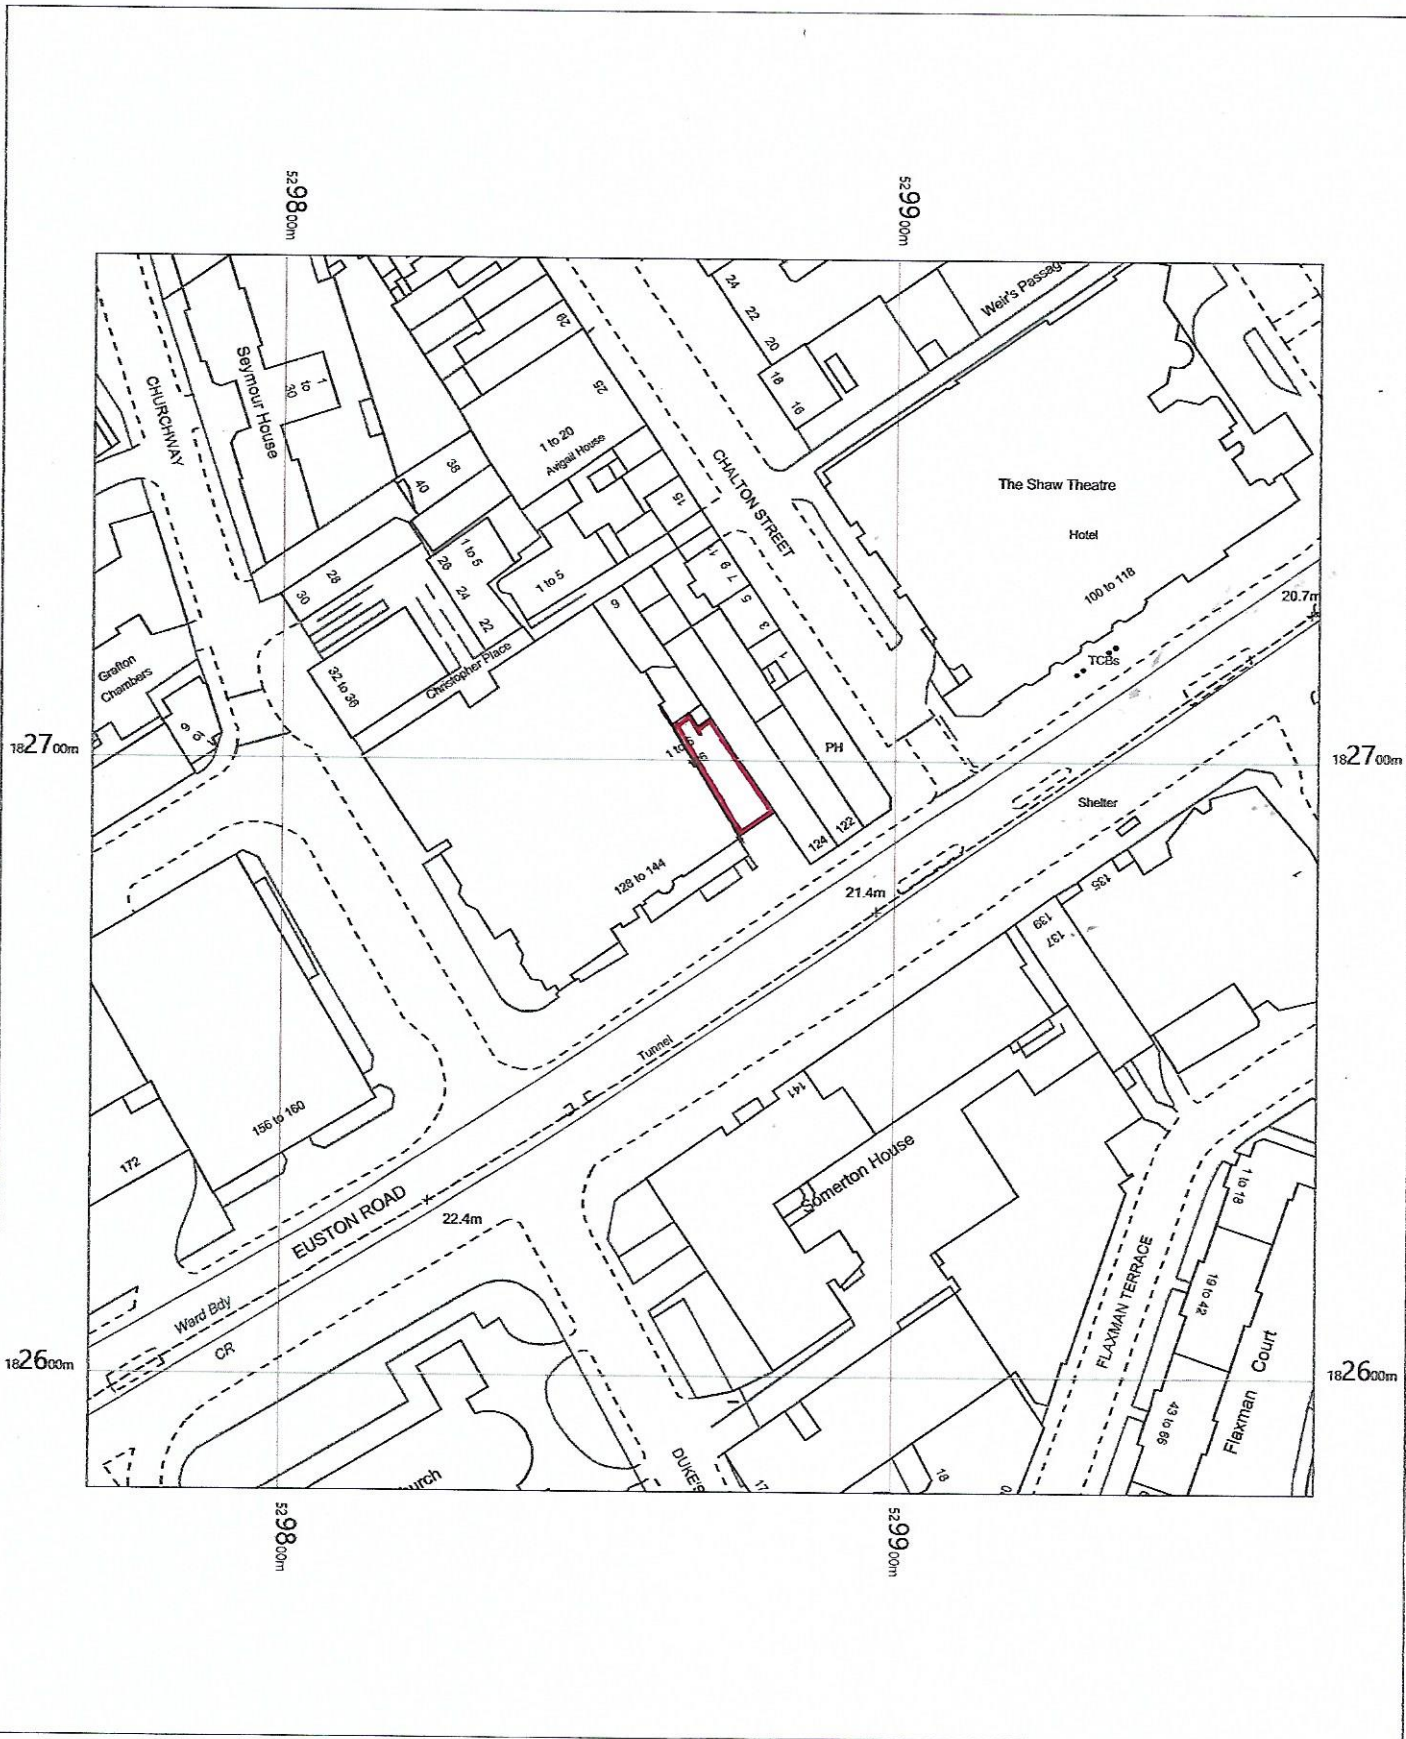

# 128 Euston Road

OS MasterMap 1250/2500/10000 scale  
Wednesday, February 26, 2020, ID: BLJT-00863404  
[www.planningapplicationmaps.co.uk](http://www.planningapplicationmaps.co.uk)

1:1250 scale print at A4, Centre: 529869 E, 182681 N

©Crown Copyright Ordnance Survey. Licence no. 100051661