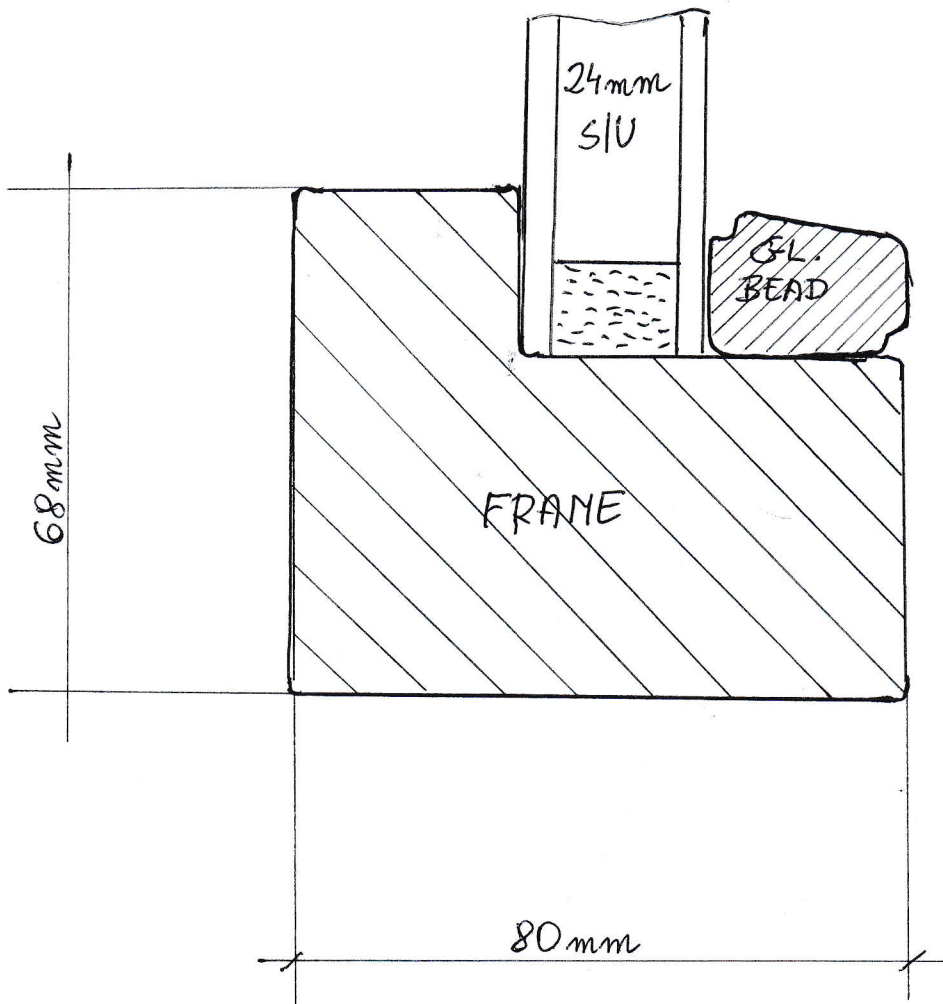

CASEMENT WINDOW : FRAME - SASH

SW03
FW03

Box sash window vertical cross-cut

Inside

Outside

145mm

100mm

WITHOUT TRICKLE VENT
(18 - WITH TRICKLE VENT)

25mm

18mm

Top sash

20 mm s/u

Locking fitch fastener

Draught proofing

27mm

Bottom sash

**GN01, GN02
FN01, FN02, FN04
SN01, SN02, SN04**

73mm

Window cill

65mm

46mm

SINGLE DOOR WITH CASEMENT TOP

INSIDE

GD 01

CASEMENT WINDOW: FRAME - FIX

OUTSIDE

INSIDE

LW01

DOOR : FRAME - SASH

LDO1