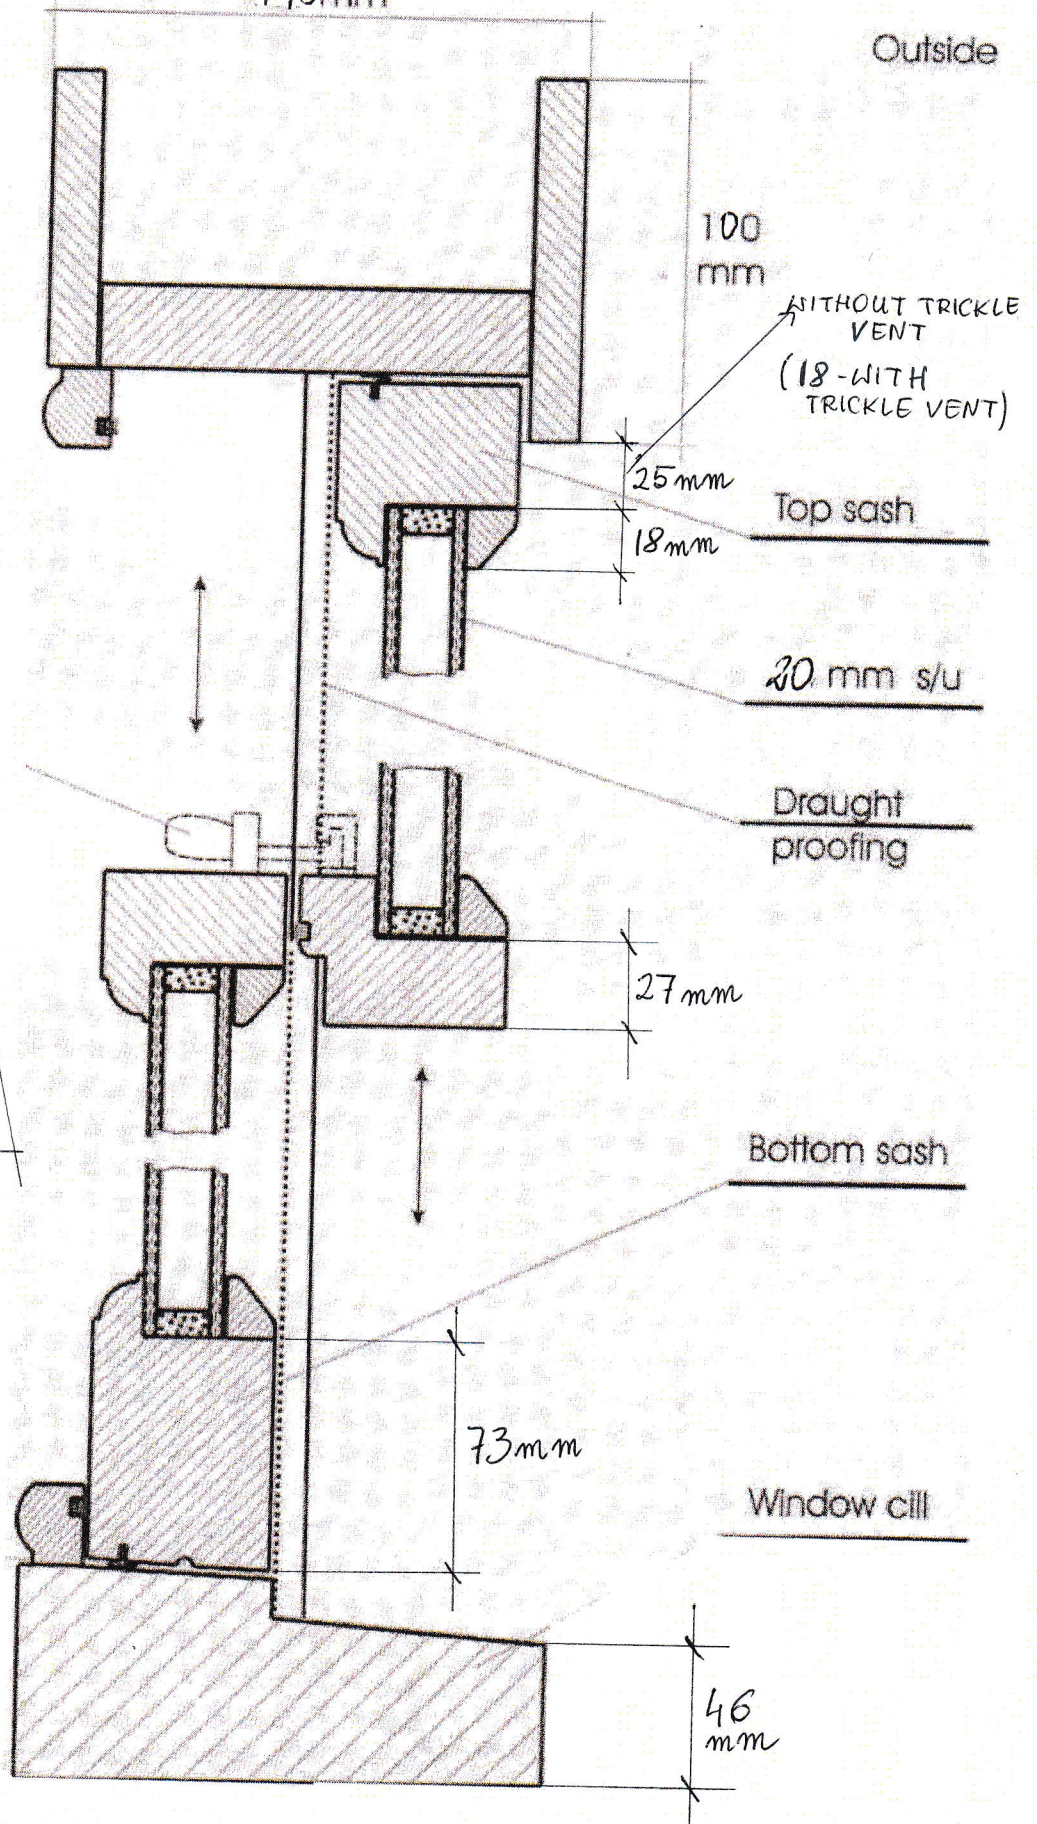

CASEMENT WINDOW : FRAME - SASH

SW03
FW03

Box sash window vertical cross-cut

Inside

Outside

145mm

100mm

WITHOUT TRICKLE VENT
(18 - WITH TRICKLE VENT)

25mm

18mm

Top sash

20 mm s/u

Locking fitch fastener

Draught proofing

27mm

Bottom sash

**GN01, GN02
FN01, FN02, FN04
SN01, SN02, SN04**

73mm

Window cill

65mm

46mm

SINGLE DOOR WITH CASEMENT TOP

INSIDE

GD 01

CASEMENT WINDOW: FRAME - FIX

OUTSIDE

INSIDE

LW01

DOOR : FRAME - SASH

LDO1