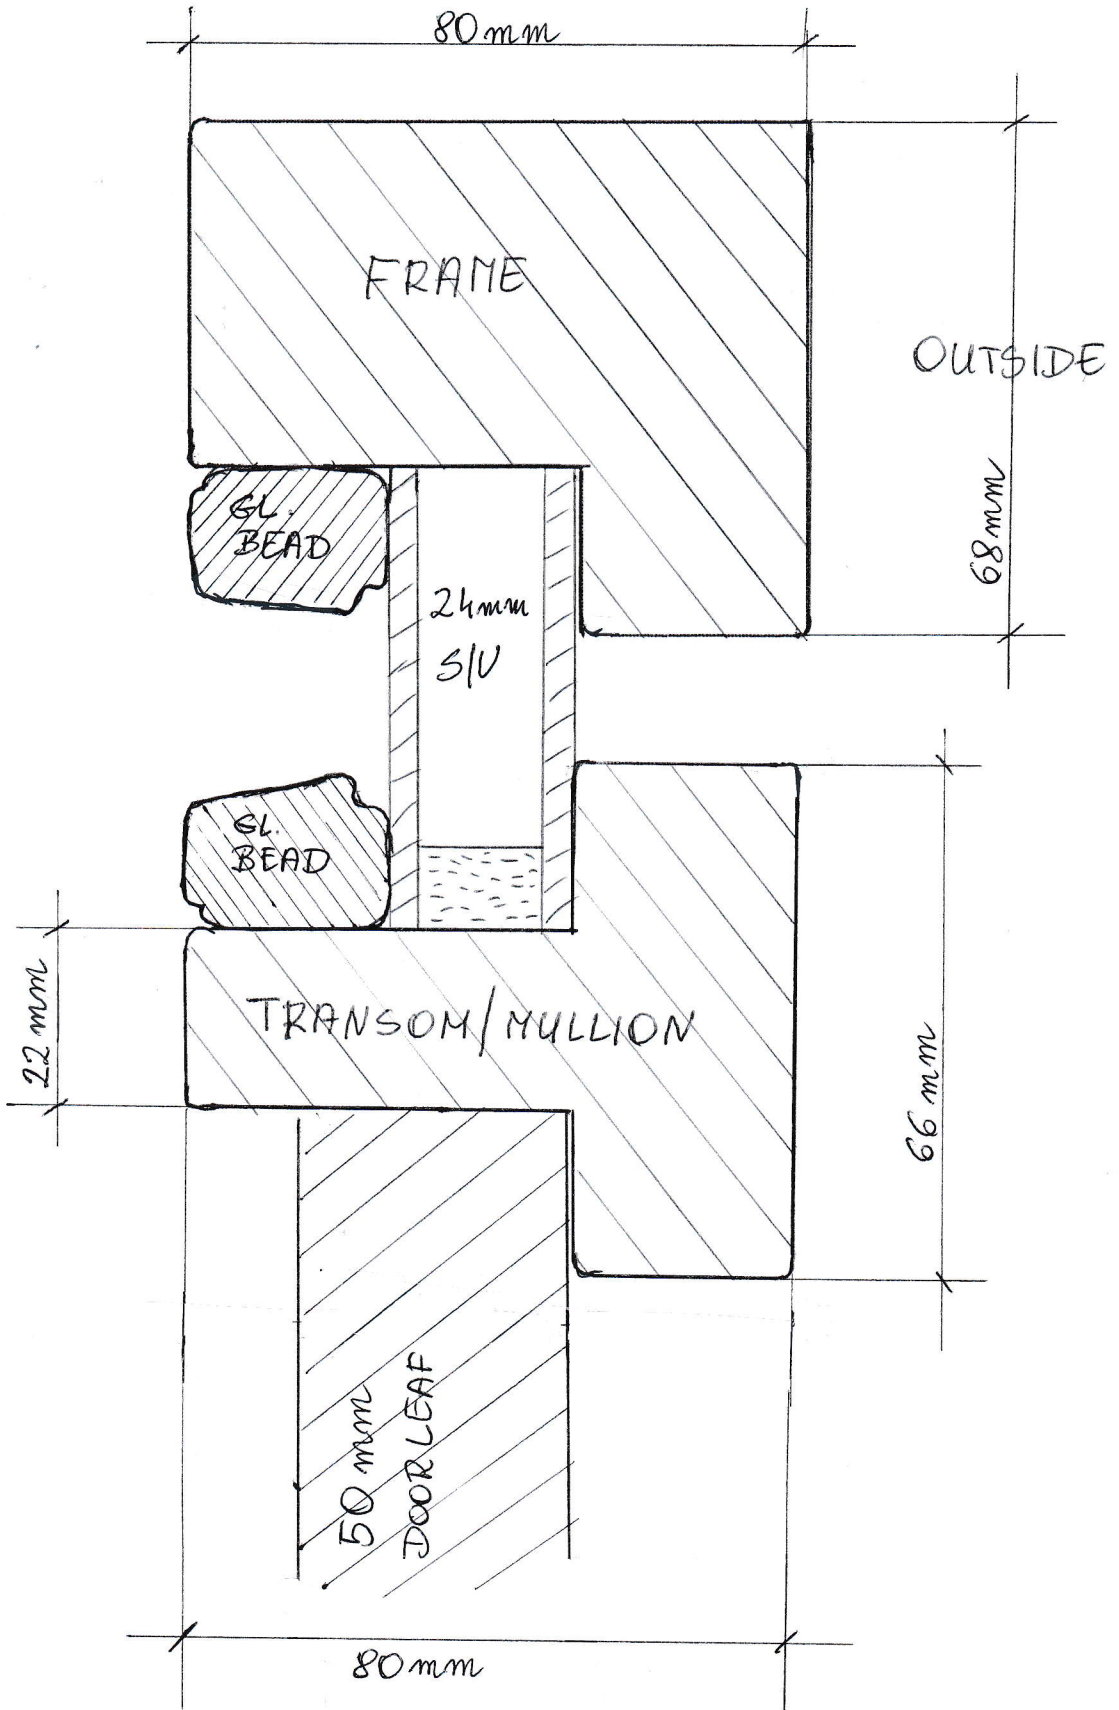

CASEMENT WINDOW : FRAME - SASH

SW03
FW03

Box sash window vertical cross-cut

Inside

Outside

145mm

100mm

WITHOUT TRICKLE VENT
(18 - WITH TRICKLE VENT)

25mm

18mm

Top sash

20 mm s/u

Locking fitch fastener

Draught proofing

27mm

Bottom sash

**GN01, GN02
FN01, FN02, FN04
SN01, SN02, SN04**

73mm

Window cill

65mm

46mm

SINGLE DOOR WITH CASEMENT TOP

INSIDE

GD 01

CASEMENT WINDOW: FRAME - FIX

OUTSIDE

INSIDE

LW01

DOOR : FRAME - SASH

LDO1