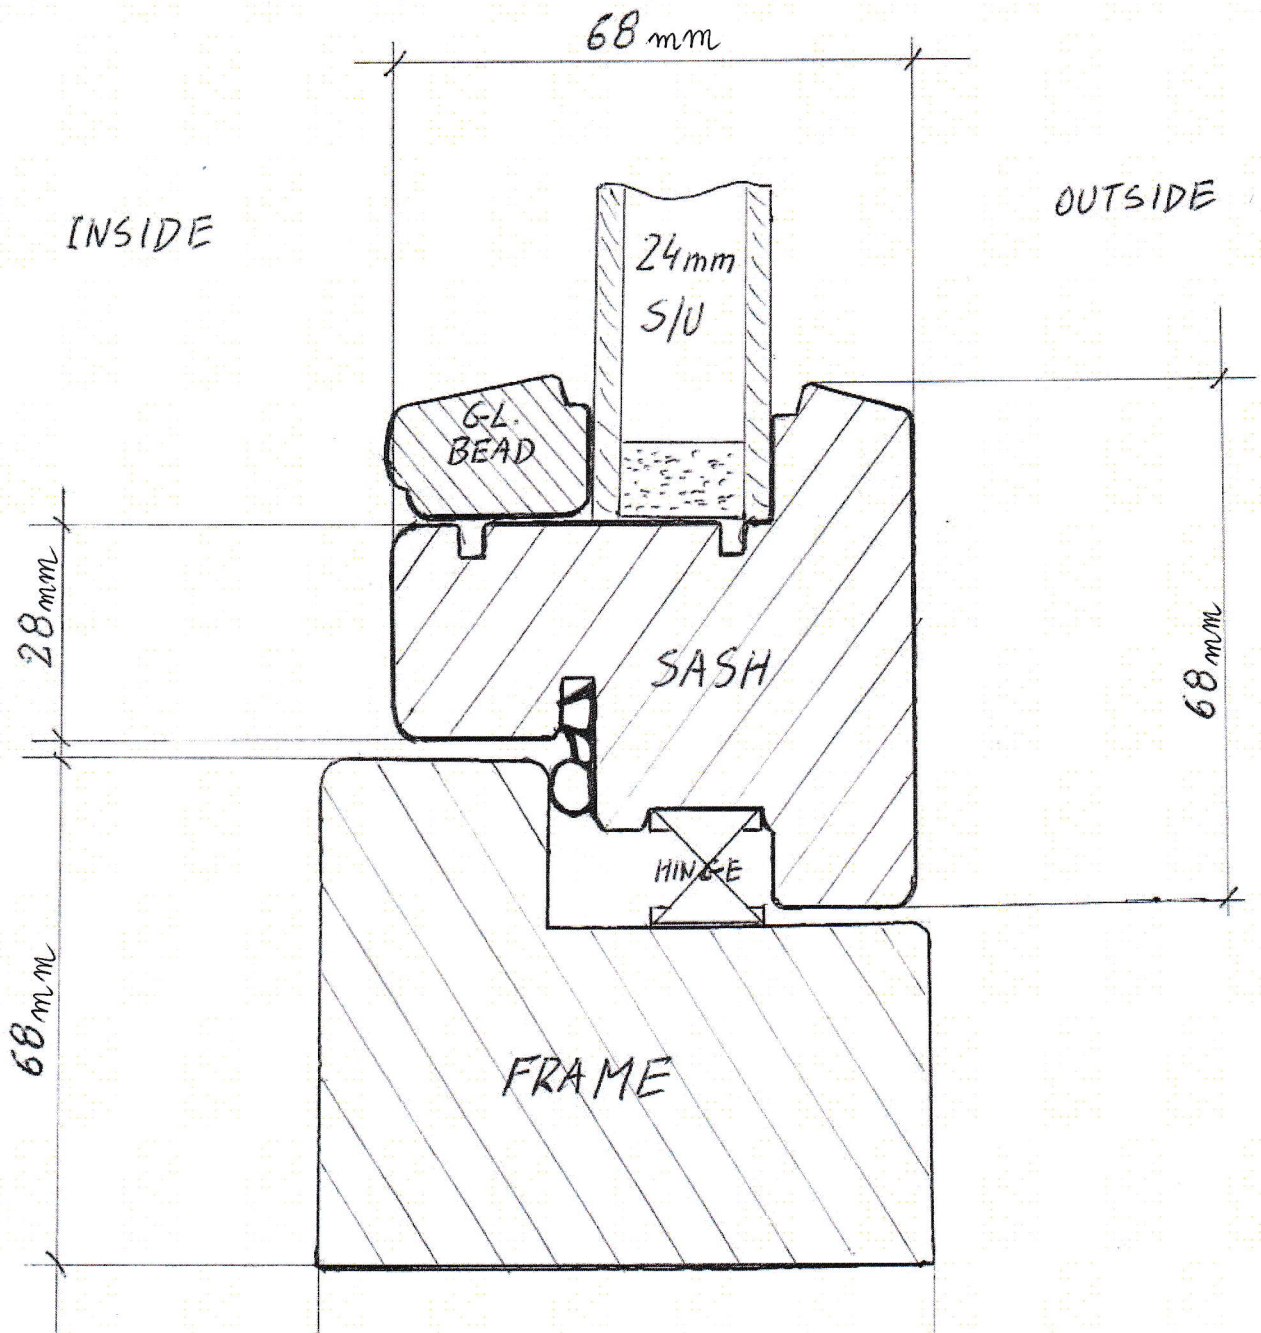

CASEMENT WINDOW : FRAME - SASH

SW03
FW03

Box sash window vertical cross-cut

Inside

Outside

145mm

100mm

WITHOUT TRICKLE VENT
(18 - WITH TRICKLE VENT)

25mm

18mm

Top sash

20 mm s/u

Locking fitch fastener

Draught proofing

27mm

Bottom sash

**GN01, GN02
FN01, FN02, FN04
SN01, SN02, SN04**

73mm

Window cill

65mm

46mm

SINGLE DOOR WITH CASEMENT TOP

INSIDE

GD 01

CASEMENT WINDOW: FRAME - FIX

OUTSIDE

INSIDE

LW01

DOOR : FRAME - SASH

LDO1