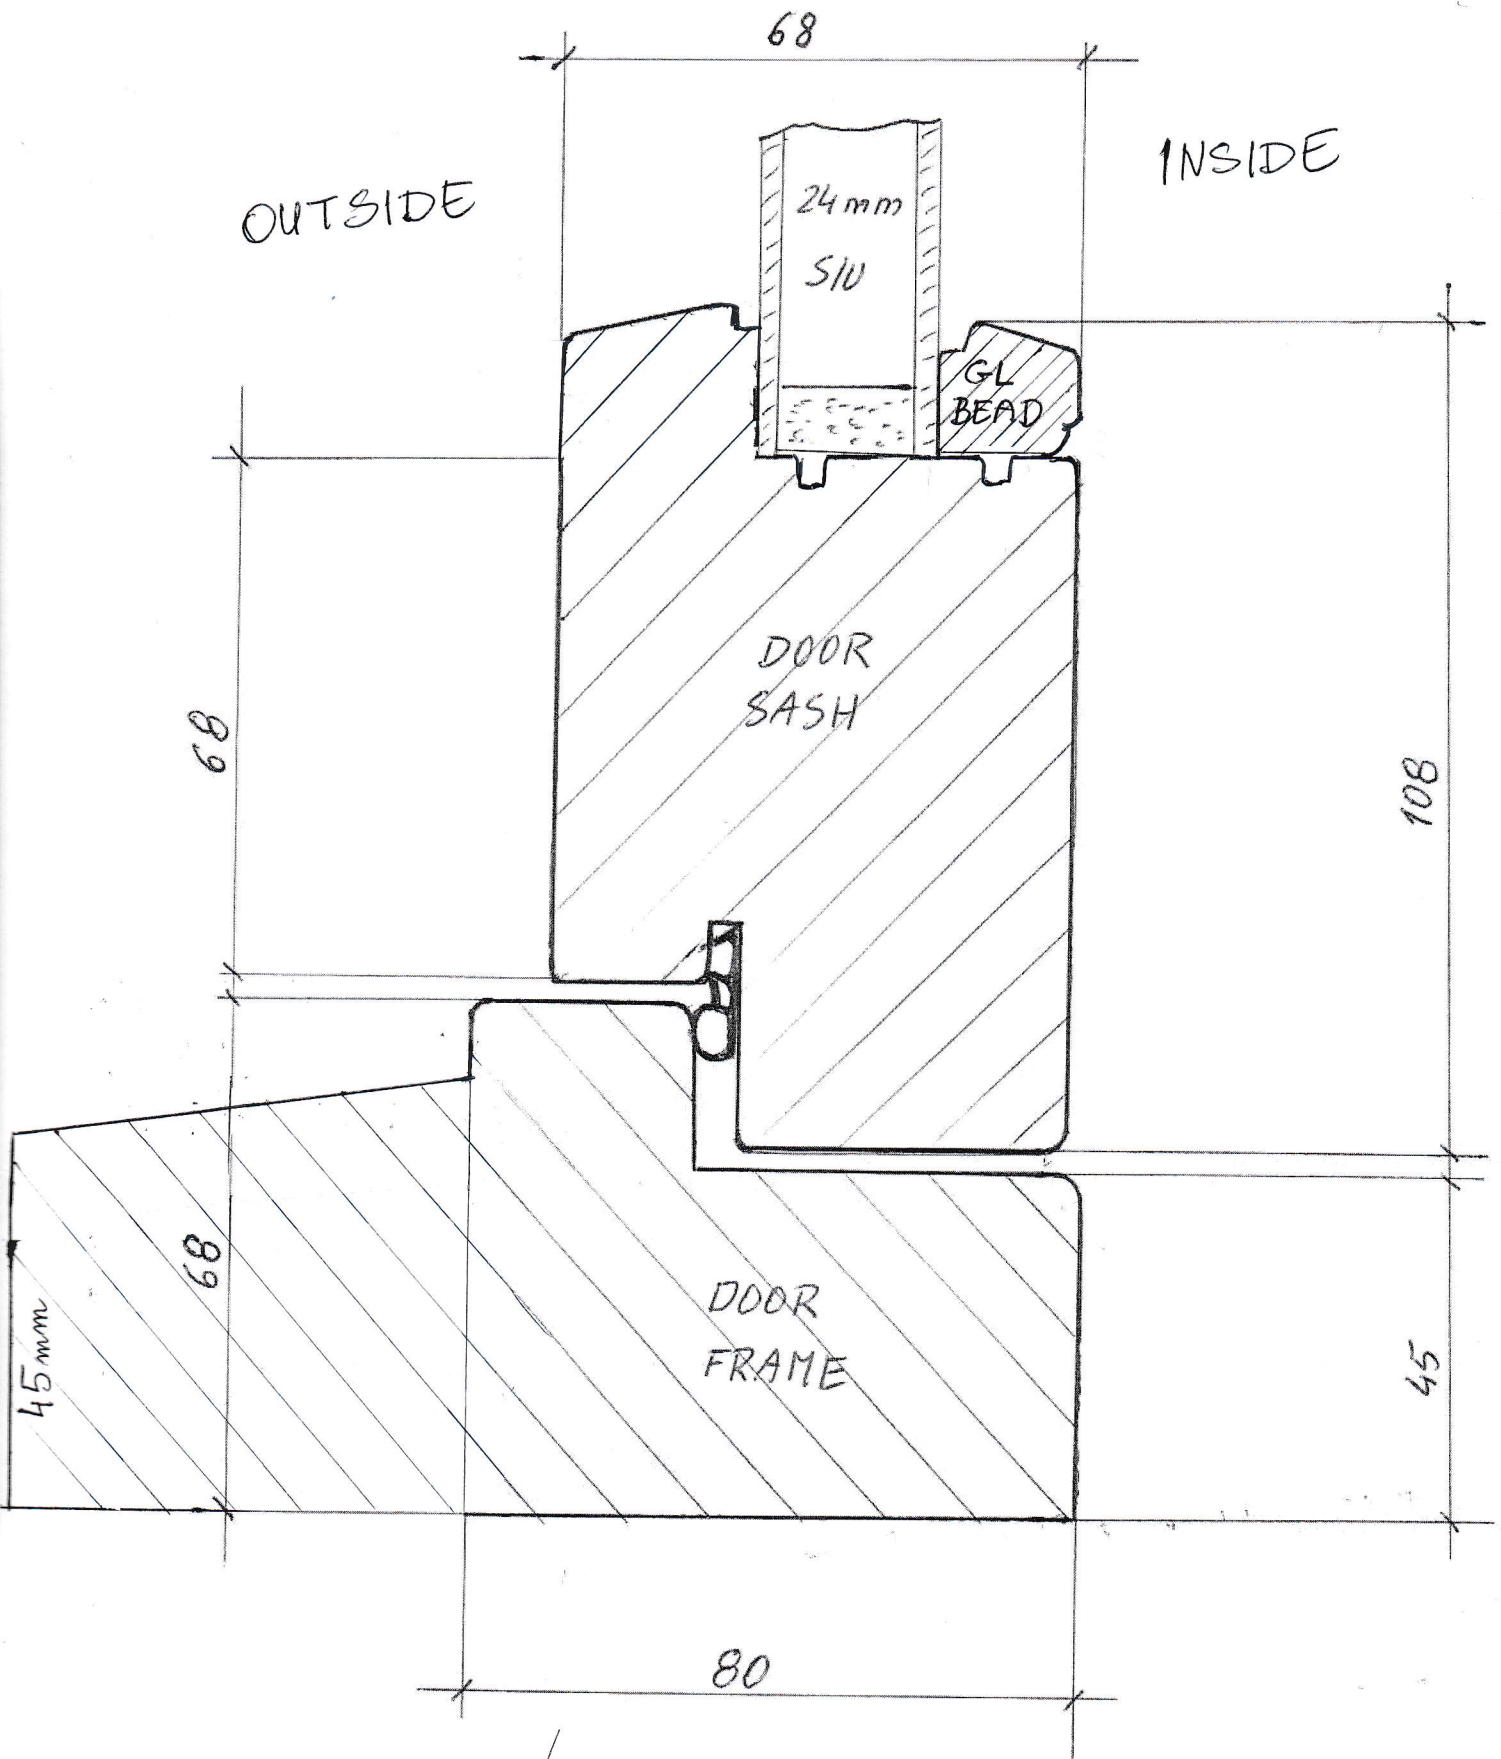

CASEMENT WINDOW : FRAME - SASH

SW03
FW03

Box sash window vertical cross-cut

Inside

Outside

145mm

100mm

WITHOUT TRICKLE VENT
(18 - WITH TRICKLE VENT)

25mm

18mm

Top sash

20 mm s/u

Locking fitch fastener

Draught proofing

27mm

Bottom sash

CASEMENT WINDOW: FRAME - FIX

OUTSIDE

INSIDE

LW01

DOOR : FRAME - SASH

LDO1